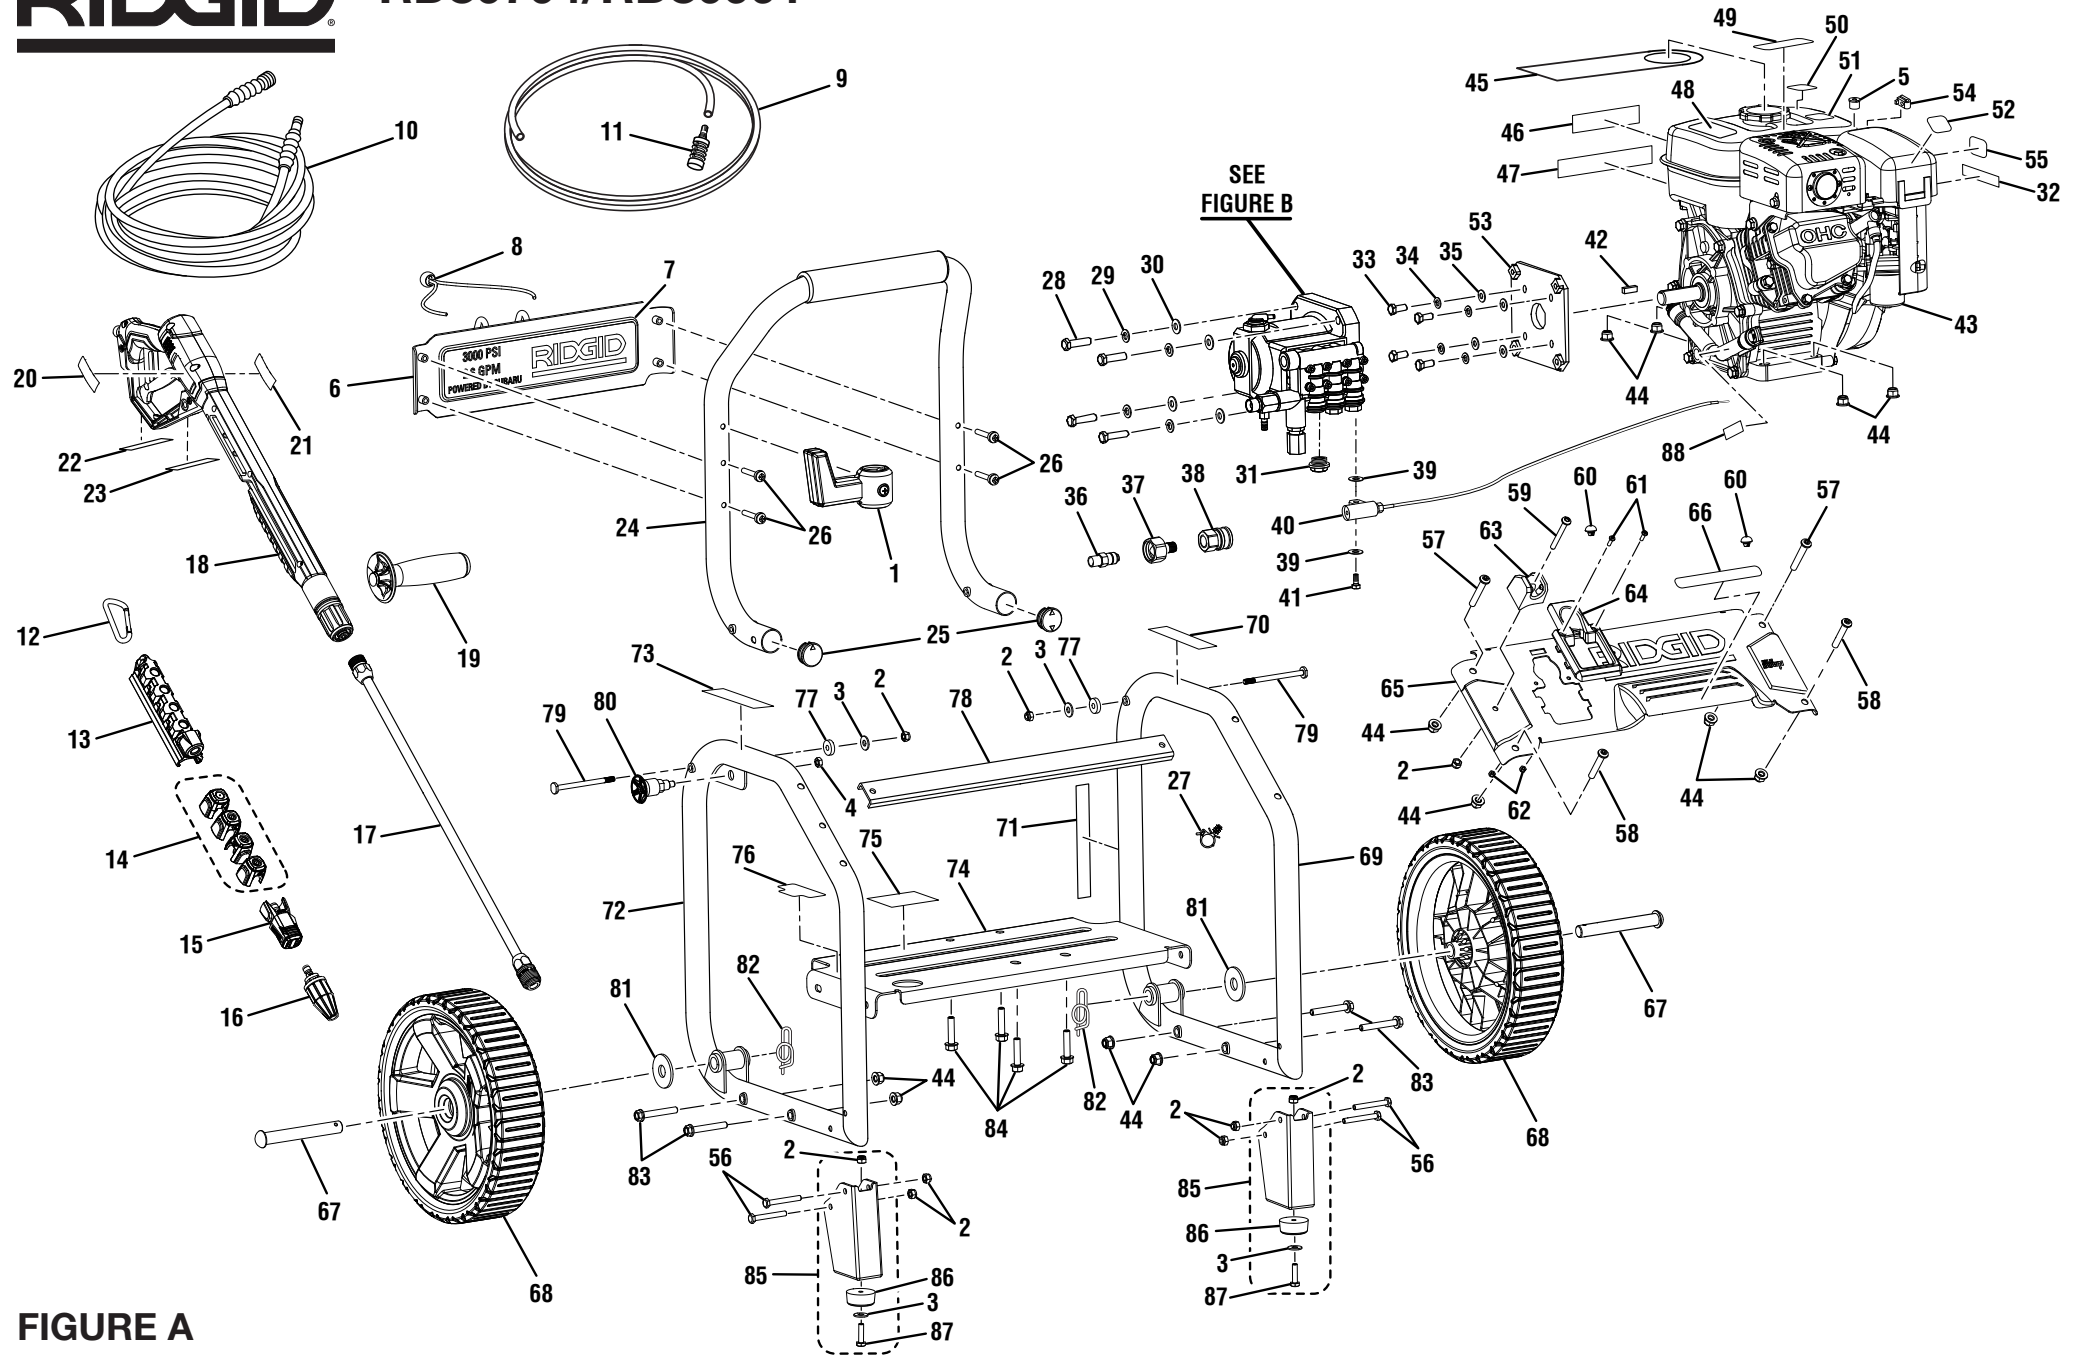

FIGURE A

RD80704/RD80991 Gasoline Pressure Washer

KEY	P/N	DESCRIPTION	QTY	KEY	P/N	DESCRIPTION	QTY	KEY	P/N	DESCRIPTION	QTY
1	120900031	Wand Holder Assembly (Inc. Key Nos. 2-5)	1	33	661557001	Bolt (5/16-24 x 3/4 in., Hex Hd.)	4	66	940778004	Hot Surface Label	1
2	678016006	Lock Nut (1/4-20)	9	34	638678001	Lock Washer (5/16 in.)	4	67	620505001	Axle	2
3	638128004	Washer (1/4 in.)	4	35	638675002	Washer (5/16 in.)	4	68	308451026	Wheel (D12 in. x 3 in.)	2
4	678518002	Lock Nut (1/2-20)	1	36	678169004	Thermal Release Valve	1	69	308937002	Left Frame	1
5	524013002	Swivel Bushing	1	37	308692003	Garden Hose Coupler w/Filter	1	70	940595005	Zero Gravity Label	1
6	638680004	Logo Plate	1	38	308661004	Quick Disconnect (Female)	1	71	940617012	Quick Start Label (Engine)	1
7	940779057	Performance Label	1	39	310928001	Seal	2	72	308938005	Right Frame Assembly	1
8	310664001	Bungee Cord and Bead Assembly	1	40	310437002	Idle Down Assembly	1	73	940693003	Handle Release Label	1
9	561399003	Injection Hose	1	41	660971005	Idle Down Bolt (Special)	1	74	638662022	Engine Plate	1
10	308835037	High Pressure Hose (30 ft.)	1	42	678041008	Output Shaft Key (27 mm)	1	75	941531006	Data Label	1
11	518391001	Injection Hose Filter	1	43	**	SP170 Hori. Engine (RD80704, EPA)	1	76	940780001	Quick Start Label (Pump)	1
12	638637002	Spring Clip	1		**	SP170 Hori. Engine (RD80991, CARB)	1	77	518724002	Washer (OD20 x ID8 x 4.5t)	2
13	570727002	Storage Holder	1	44	678774002	Lock Nut (M8 x 1.25 mm)	12	78	638493010	Brace	1
14	120516010	Nozzle Kit w/Shroud	1	45	940971011	Hang Tag (Engine)	1	79	678406004	Connector Pin (1/4 in.)	2
15	310660005	Soap Blaster Nozzle	1	46	940708007	Add Lubricant Label	1	80	308910005	Handle Knob	1
16	308311012	Turbo Nozzle	1	47	940654008	Combustion Warning Label	1	81	638128001	Washer (5/8 in.)	2
17	308494004	Spray Wand	1	48	940654053	Danger Label (English)	1	82	678899003	Hitch Pin	2
18	308760027	Trigger Handle Assembly (Inc. Key Nos. 19-23)	1	49	940707082	Danger Label (French)	1	83	660962001	Bolt (M8 x 55 mm, Hex Hd.)	4
19	513122001	Auxiliary Handle Assembly	1	50	940872001	E-85 Label	1	84	661505004	Bolt (M8 x 45 mm, Hex Hd.)	4
20	940654061	Trigger Guard Warning Label (English)	1	51	940517007	Check Oil Label	1	85	308909002	Foot Assembly (Inc. Key Nos. 2-3 and 86-87)	2
21	940726009	Trigger Handle Label	1	52	940778005	Hot Muffler Label	1	86	570554001	Wear Pad	2
22	940786002	Trigger Handle Max Pressure Label	1	53	638642001	Pump Flange	1	87	661503001	Bolt (1/4-20 x 1 in.)	2
23	940654058	Trigger Guard Warning Label (French/Spanish)	1	54	524014001	Cable Clamp	1	88	940871002	Oil Dipstick Label	1
24	308940001	Handle Assembly (Inc. Key No. 25)	1	55	941505001	Pressure Release Label	1				
25	518932001	Handle Tube Cap	2	56	660869005	Bolt (1/4-20 x 52 mm, Hex Hd.)	4	Not Shown:			
26	660592005	Bolt (1/4 x 42 mm, Pan Hd.)	4	57	661554003	Bolt (M8 x 70 mm, Hex Soc. Hd.)	2	*		Oil (SAE 30 or SAE 10W30)	1
27	518650002	Idle Down Cable Clamp	1	58	661554001	Bolt (M8 x 46 mm, Hex Soc. Hd.)	2	988000340		Operator's Manual	1
28	661558001	Bolt (3/8-16 x 1-3/8 in., Hex Hd.)	4	59	661555002	Screw (1/4-20 x 2.1 in., T30, Torx Hd.)	1	988000341		Replacement Parts List	1
29	638679001	Lock Washer (3/8 in.)	4	60	570733002	Bumper Handle	2	988000342		Assembly Guide	1
30	638386002	Washer (3/8 in.)	4	61	661555001	Screw (M4 x 12 mm, Hex Button Hd.)	2				
31	638054001	Idle Down Plug	1	62	678610002	Lock Nut (M4)	2				
32	940803018	EMC Label	1	63	518955002	Wand Holder	1				
				64	518954001	Trigger Handle Storage	1				
				65	638677006	Face Plate	1				