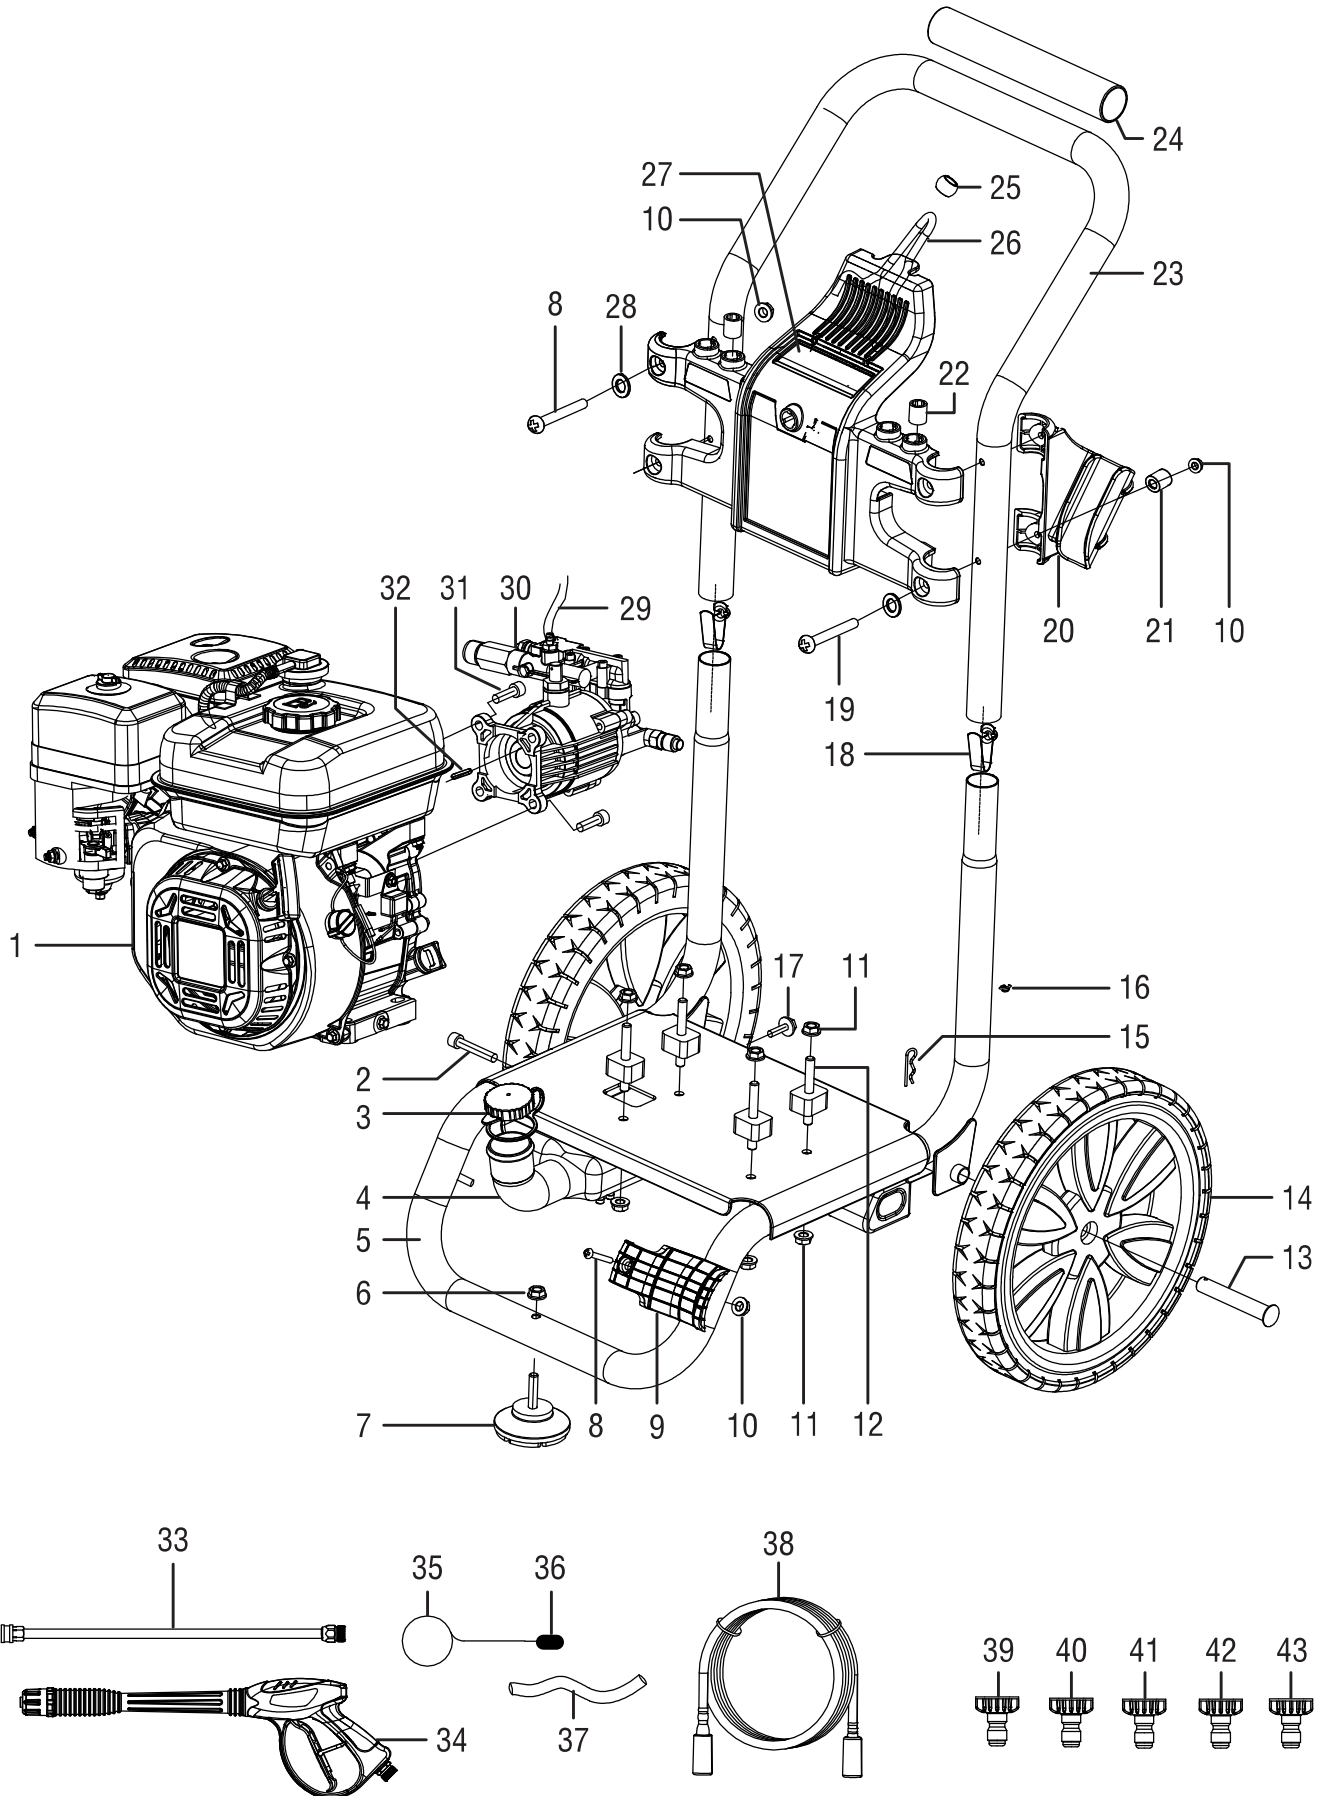

EXPLODED VIEW & PARTS LIST

EXPLODED VIEW & PARTS LIST

| NO. | PART NO. | DESCRIPTION | QTY. |
|-----|------------|---------------------------|------|
| 1 | PW3100-001 | Engine, CARB-Compliant | 1 |
| 2 | PW31-002 | Bolt M6x40 | 1 |
| 3 | PW31-003 | Detergent Tank Cap | 1 |
| 4 | PW31B-004 | Detergent Tank | 1 |
| 5 | PW31B-005 | Lower "A" Frame Assembly | 1 |
| 6 | PW31-006 | Lock Nut M8 | 1 |
| 7 | PW31-007 | Foot | 1 |
| 8 | PW31-008 | Phillips Head Screw M6x45 | 3 |
| 9 | PW31-009 | Lower Gun Hook | 1 |
| 10 | PW31-010 | Lock Nut M6 | 5 |
| 11 | PW31-011 | Lock Nut M8 | 8 |
| 12 | PW31-012 | Engine Mount | 4 |
| 13 | PW31-013 | Wheel Axle | 2 |
| 14 | PW31-014 | 12" Wheel | 2 |
| 15 | PW31-015 | Cotter Pin | 2 |
| 16 | PW31-016 | Tubing Clip | 2 |
| 17 | PW31-017 | Bolt M6x16 | 2 |
| 18 | PW31-018 | Spring | 2 |
| 19 | PW31B-020 | Bolt M6x55 | 2 |
| 20 | PW31-019 | Upper Gun Hook | 1 |
| 21 | PW3100-021 | Bushing | 2 |
| 22 | PW31-021 | Nozzle Holder | 4 |
| 23 | PW31-022 | Handle | 1 |
| 24 | PW31-023 | Foam Grip | 1 |
| 25 | PW31-024 | Bungee Cord Knob | 1 |
| 26 | PW31-025 | Bungee Cord | 1 |
| 27 | PW31-026 | Panel | 1 |
| 28 | PW3100-028 | Flat Washer M6 | 4 |
| 29 | PW31-028 | Siphon Tube | 1 |
| 30 | PW31-029 | Water Pump | 1 |
| 31 | PW31-030 | Flange Bolt M8x20 | 4 |
| 32 | PW31-031 | Output Shaft Key | 1 |
| 33 | PW31-032 | Lance | 1 |
| 34 | PW31-033 | Spray Gun | 1 |
| 35 | PW31-034 | Nozzle Cleaner | 1 |
| 36 | PW3100-036 | Nozzle Cleaner Sheath | 1 |
| 37 | PW28-005 | Drain Hose | 1 |
| 38 | PW31-036 | High Pressure Hose | 1 |
| 39 | PW31-037 | Red Nozzle, 0° | 1 |
| 40 | PW31-038 | Yellow Nozzle, 15° | 1 |
| 41 | PW31-039 | Green Nozzle, 25° | 1 |
| 42 | PW31-040 | White Nozzle, 40° | 1 |
| 43 | PW31-041 | Black Soap Nozzle | 1 |