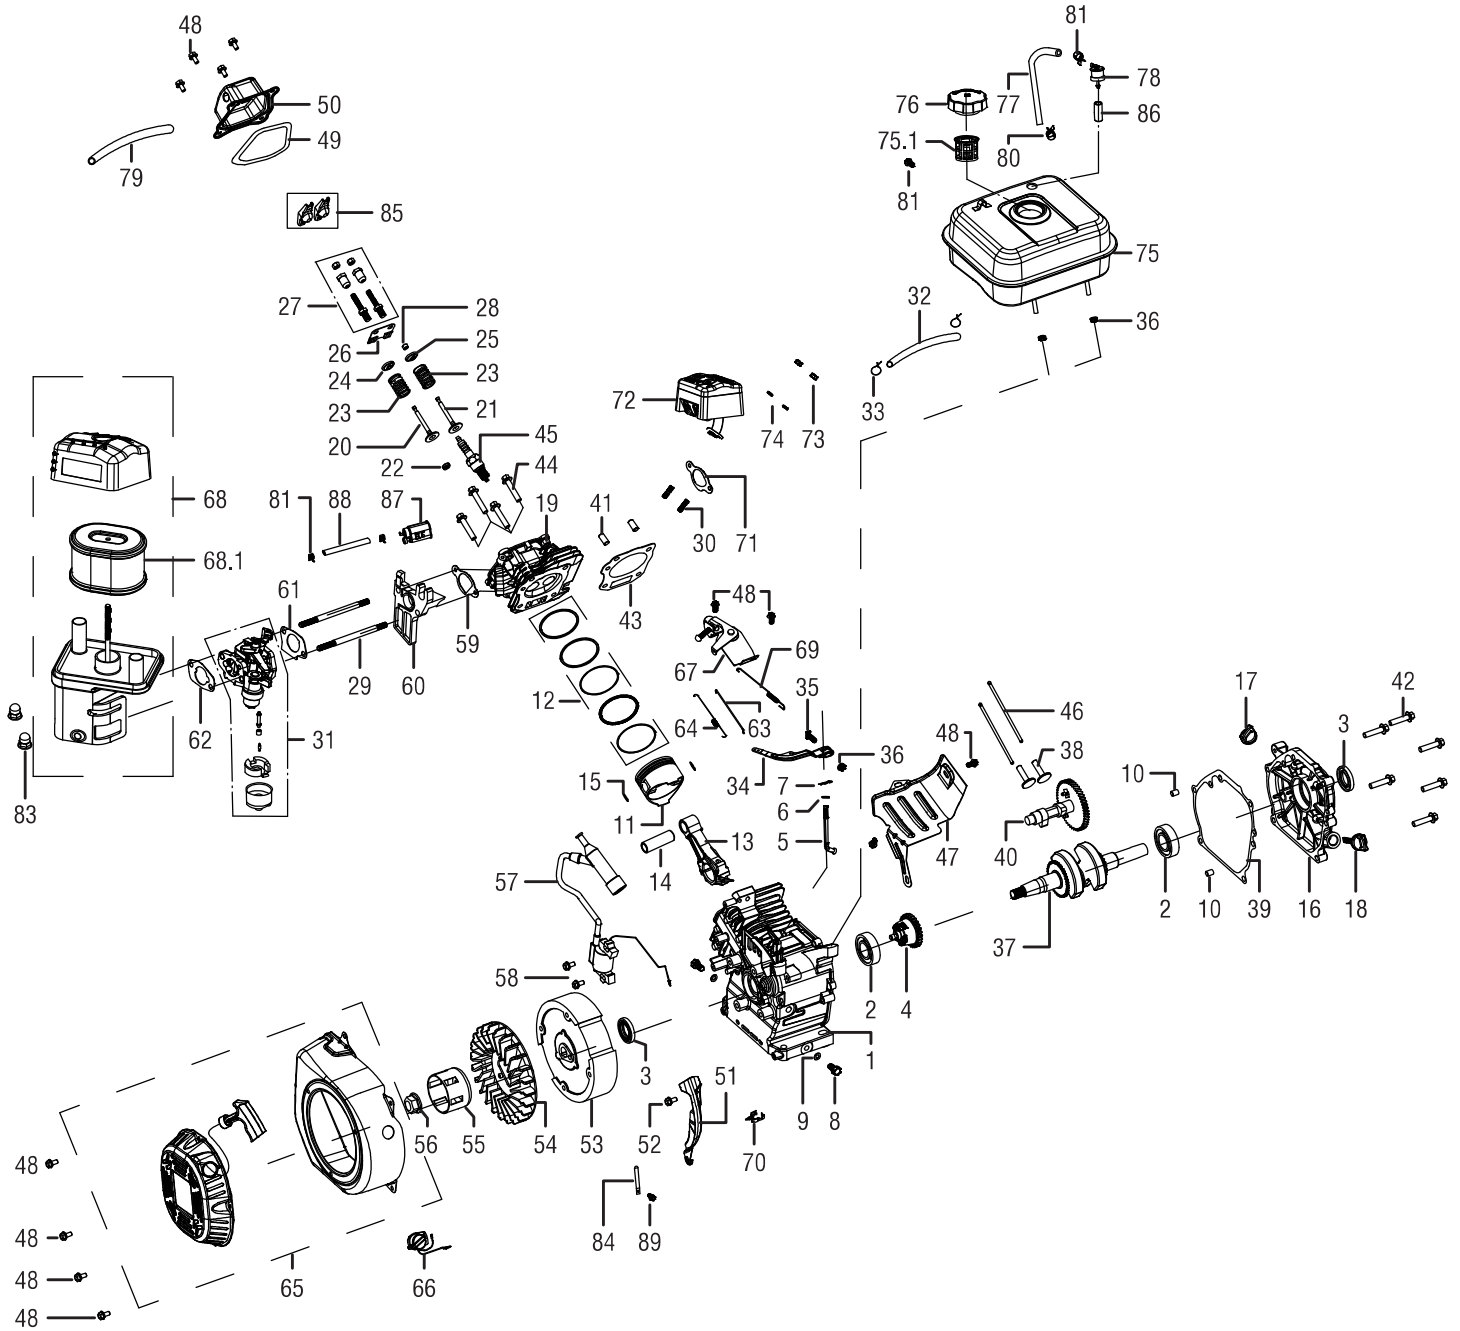

EXPLODED VIEW & PARTS LIST

EXPLODED VIEW & PARTS LIST

NO.	PART NO.	DESCRIPTION	QTY.
1	PW31-101	Crankcase	1
2	PW31-102	Ball Bearing	2
3	PW31-103	Oil Seal	2
4	PW31-104	Governor Arm	1
5	PW31-105	Governor Shaft	1
6	PW31-106	Governor Shaft Washer	1
7	PW31-107	Locking Pin	1
8	PW31-108	Oil Drain Bolt	2
9	PW31-109	Drain Bolt Washer	2
10	PW31-110	Dowel Pin	2
11	PW31-111	Piston	1
12	PW31-112	Piston Ring Assembly	1
13	PW31-113	Connecting Rod Assembly	1
14	PW31-114	Piston Pin	1
15	PW31-115	Piston Clip	2
16	PW31-116	Crankcase Cover	1
17	PW31-117	Oil Plug	1
18	PW31-118	Dipstick	1
19	PW31-119	Cylinder Head	1
20	PW31-120	Intake Valve	1
21	PW31-121	Exhaust Valve	1
22	PW31-122	Intake Valve Return	1
23	PW31-123	Valve Spring	2
24	PW31-124	Intake Valve Seat	1
25	PW31-125	Exhaust Valve Seat	1
26	PW31-126	Push Rod Guide Plate	1
27	PW31-127	Rocker Arm Bolt Assembly	2
28	PW31-128	Rotator	1
29	PW31-129	Stud Bolt	2
30	PW31-130	Stud Bolt	2
31	PW31-131	Carburetor Assembly	1
32	PW31-132	Fuel Line	1
33	PW31-133	Fuel Line Clip	2
34	PW31-134	Governor Arm	1
35	PW31-135	Governor Arm Bolt M6	1
36	PW31-136	Nut M6	3
37	PW31-137	Crankshaft Assembly	1
38	PW31-138	Valve Lifter	2
39	PW31-139	Crankcase Cover Gasket	1
40	PW31-140	Camshaft Assembly	1
41	PW31-141	Dowel Pin	2
42	PW31-142	Bolt M8x30	6
43	PW31-143	Cylinder Head Gasket	1
44	PW31-144	Bolt M8x60	4
45	PW31-145	Spark Plug, Torch F7TC (NGK BP7ES)	1
46	PW31-146	Push Rod	2

NO.	PART NO.	DESCRIPTION	QTY.
47	PW31-147	Shroud	1
48	PW31-148	Bolt M6x12	12
49	PW31-149	Cylinder Head Cover Gasket	1
50	PW31-150	Cylinder Head Cover	1
51	PW31-151	Recoil Bracket	1
52	PW31-152	Bolt M6x20	1
53	PW31-153	Flywheel Assembly	1
54	PW31-154	Recoil Fan	1
55	PW31-155	Recoil Starter Pulley	1
56	PW31-156	Nut	1
57	PW31-157	Ignition Coil Assembly	1
58	PW31-158	Bolt M6x25	2
59	PW31-159	Intake Gasket	1
60	PW31-160	Carburetor Insulator	1
61	PW31-161	Carburetor Insulator Gasket	1
62	PW31-162	Carburetor Spacer	1
63	PW31-163	Governor Rod	1
64	PW31-164	Throttle Return Spring	1
65	PW31-165	Recoil Starter Assembly	1
66	PW31-166	Starter Switch	1
67	PW31-167	Upper Shroud Assembly	1
68	PW31-168	Air Filter Assembly	1
68.1	PW31-168-2	Air Filter Element	1
69	PW31-169	Governor Spring	1
70	PW31-170	Clip	1
71	PW31-171	Muffler Gasket	1
72	PW31-172	Muffler	1
73	PW31-173	Nut M8	2
74	PW31-174	Spring Washer M8	2
75	PW31-175	Fuel Tank Assembly	1
75.1	PW31-175-1	Fuel Strainer	1
76	PW31-176	Fuel Tank Cap	1
77	PW31-177	Relief Valve Connecting Tube	1
78	PW31-179	One Way Valve	1
79	PW31-187	Breather Tube	1
80	PW31-180	Fuel Line Clip	1
81	PW31-181	Fuel Line Clip	3
82	PW31-182	Bolt M6x28	1
83	PW31-183	Nut M6	2
84	PW3100-184	Wire Harness	1
85	PW31-185	Rocker Arm Assembly	2
86	PW31-186	Breather Tube Inlet	1
87	PW3100-187	Carbon Tank Assembly	1
88	PW3100-188	Carbon Tank Connecting Tube	1
89	PW3100-189	Bolt M6x8	1