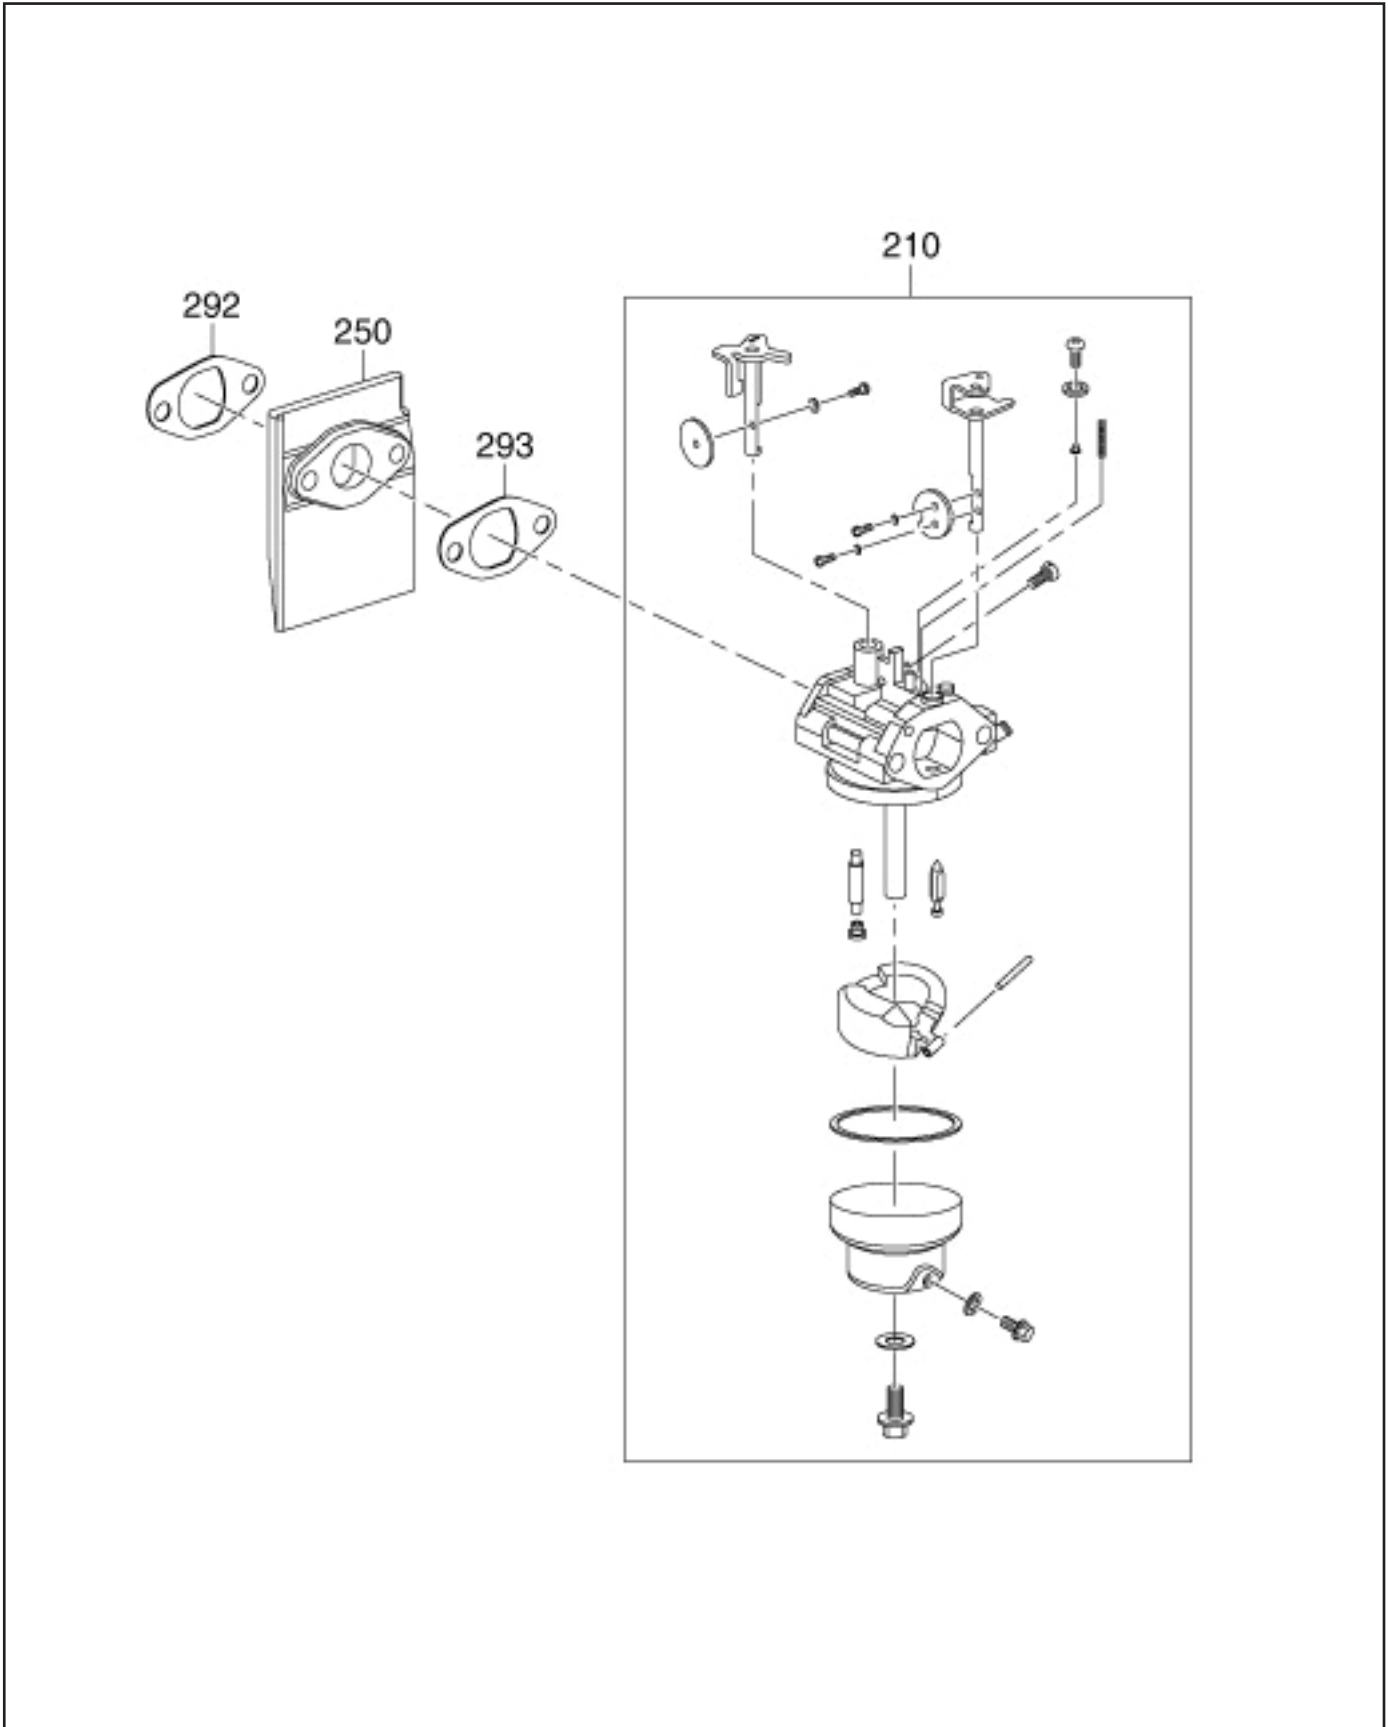

FIG. 1 CRANKCASE GROUP

FIG. 1 CRANKCASE GROUP

Ref.	Part Number	Description	Qty	Remarks	To-From	Fig.
10	11310Z02015000	Crankcase Ay	1			100
30	90682Z02021000	Oil Seal	1			100
40	90541020500	Ball Bearing	1			100
44	90408Z02011000	Washer	1			100
50	90502081000	Dowel Pin	2			100
60	90204Z02022000	Stud	2			100
70	90204Z02031000	Stud	2			100
80	11007Z01011000	Oil Drain Plug	1			100
90	90408Z01011000	Washer	1			100
210	11411Z02012000	Crankcase Cover	1			100
220	90682Z02011000	Oil Seal	1			100
250	16400Z02031000	Governor Gear Ay	1			100
258	900070616A1	Bolt	1			100
285	15010Z020110QG	Dipstick Ay	1			100
290	11001Z02013000	Sump Gasket	1			100
300	900070630A1	Bolt	6			100
580	19340Z02012000	Air Guide	1			100
585	900070616A1	Bolt	2			100
610	12140Z02013000	Cylinder Head Ay	1			100
620	12131Z02021000	Cylinder Head Gasket	1			100
630	12003Z02011000	Bolt	4			100
680	12411Z02014000	Valve Cover	1			100
690	12004Z02021000	Valve Cover Gasket	1			100
700	90502101400	Dowel Pin	2			100
710	900070612A1	Bolt	2			100
711	900070680A1	Bolt	2			100
810	11333Z02022000	Breather Cover	1			100
820	11320Z02012000	Breather	1			100
830	11332Z02032000	Breather Cover Gasket	1			100
840	11332Z02022000	Breather Cover Gasket	1			100
858	90509Z02011000	Dowel Pin	1			100
860	902590620A1	Bolt	1			100

Ref.	Part Number	Description	Qty	Remarks	To-From	Fig.
210	28200Z02031000	Recoil Starter	1			500
295	28001Z02011000	Stud	2			500
296	28001Z02021000	Stud	1			500
299	90305060031	Nut	3			500
300	80001Z020220Q2	Engine Shroud	1			500
307	90254052051	Screw Ay	4			500

FIG. 6 FUEL LUBRICANT GROUP

FIG. 6 FUEL LUBRICANT GROUP

FIG. 7 ELECTRIC GROUP

PRINTED IN THE USA

Robin America, Inc

905 Telsler Road • Lake Zurich, IL 60047
Phone: 847-540-7300 • Fax: 847-438-5012
e-mail: sales@subarupower.com • www.subarupower.com