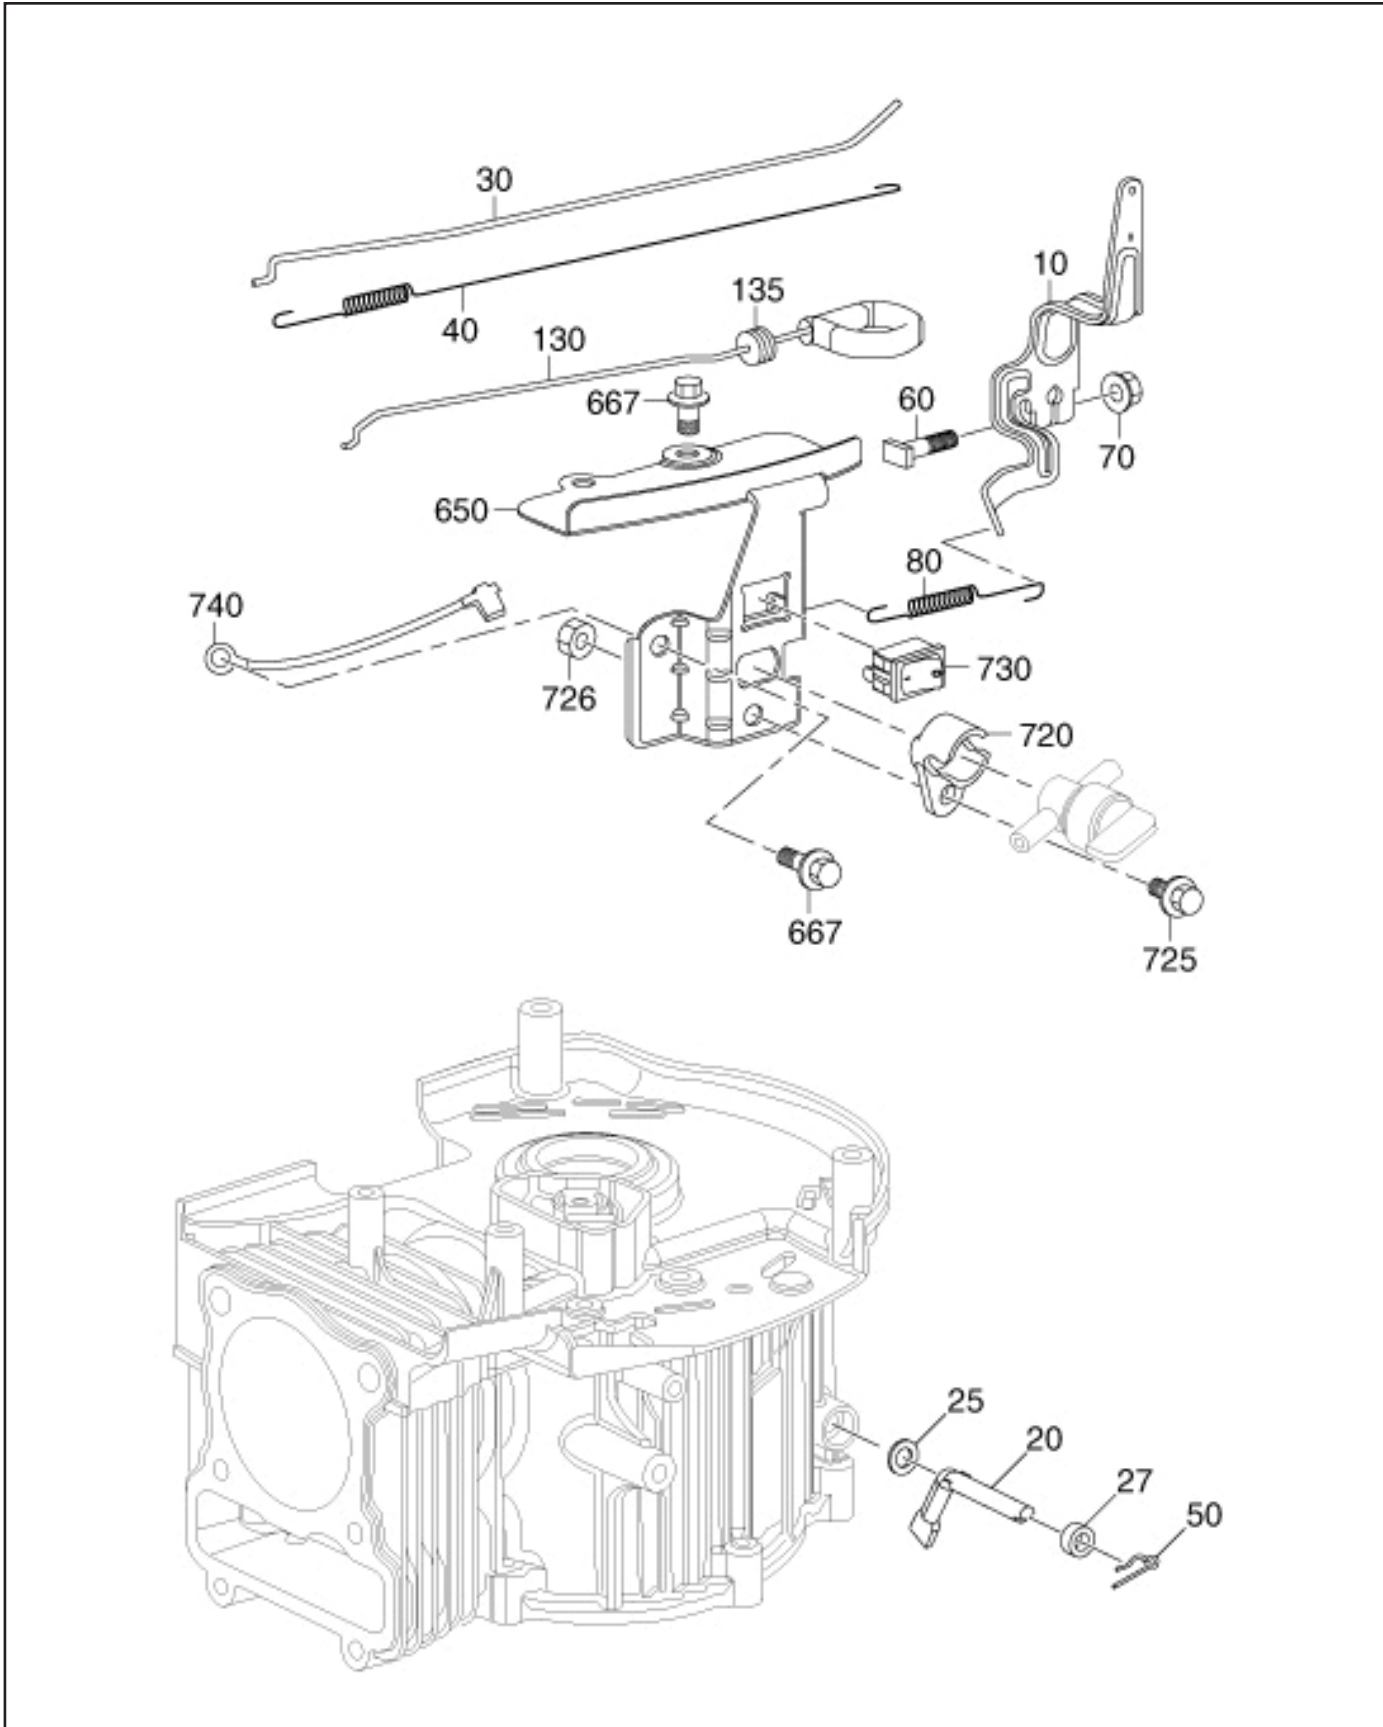

FIG. 1 CRANKCASE GROUP

FIG. 1 CRANKCASE GROUP

Ref.	Part Number	Description	Qty	Remarks	To-From	Fig.
10	11310Z02015000	Crankcase Ay	1			100
30	90682Z02021000	Oil Seal	1			100
40	90541020500	Ball Bearing	1			100
44	90408Z02011000	Washer	1			100
50	90502081000	Dowel Pin	2			100
60	90204Z02022000	Stud	2			100
70	90204Z02031000	Stud	2			100
80	11007Z01011000	Oil Drain Plug	1			100
90	90408Z01011000	Washer	1			100
210	11411Z02012000	Crankcase Cover	1			100
220	90682Z02011000	Oil Seal	1			100
250	16400Z02031000	Governor Gear Ay	1			100
258	900070616A1	Bolt	1			100
285	15010Z020110QG	Dipstick Ay	1			100
290	11001Z02013000	Sump Gasket	1			100
300	900070630A1	Bolt	6			100
580	19340Z02012000	Air Guide	1			100
585	900070616A1	Bolt	2			100
610	12140Z02013000	Cylinder Head Ay	1			100
620	12131Z02021000	Cylinder Head Gasket	1			100
630	12003Z02011000	Bolt	4			100
680	12411Z02014000	Valve Cover	1			100
690	12004Z02021000	Valve Cover Gasket	1			100
700	90502101400	Dowel Pin	2			100
710	900070612A1	Bolt	2			100
711	900070680A1	Bolt	2			100
810	11333Z02022000	Breather Cover	1			100
820	11320Z02012000	Breather	1			100
830	11332Z02032000	Breather Cover Gasket	1			100
840	11332Z02022000	Breather Cover Gasket	1			100
858	90509Z02011000	Dowel Pin	1			100
860	902590620A1	Bolt	1			100

FIG. 2 CRANKSHAFT GROUP

FIG. 3 INTAKE and EXHAUST GROUP

FIG. 3 INTAKE and EXHAUST GROUP

FIG. 3 INTAKE and EXHAUST GROUP

FIG. 5 GOVERNOR GROUP

FIG. 5 COOLING and STARTING GROUP

FIG. 5 COOLING and STARTING GROUP

Ref.	Part Number	Description	Qty	Remarks	To-From	Fig.
210	28200Z02031000	Recoil Starter	1			500
295	28001Z02011000	Stud	2			500
296	28001Z02021000	Stud	1			500
299	90305060031	Nut	3			500
300	80001Z020220Q2	Engine Shroud	1			500
307	90254052051	Screw Ay	4			500