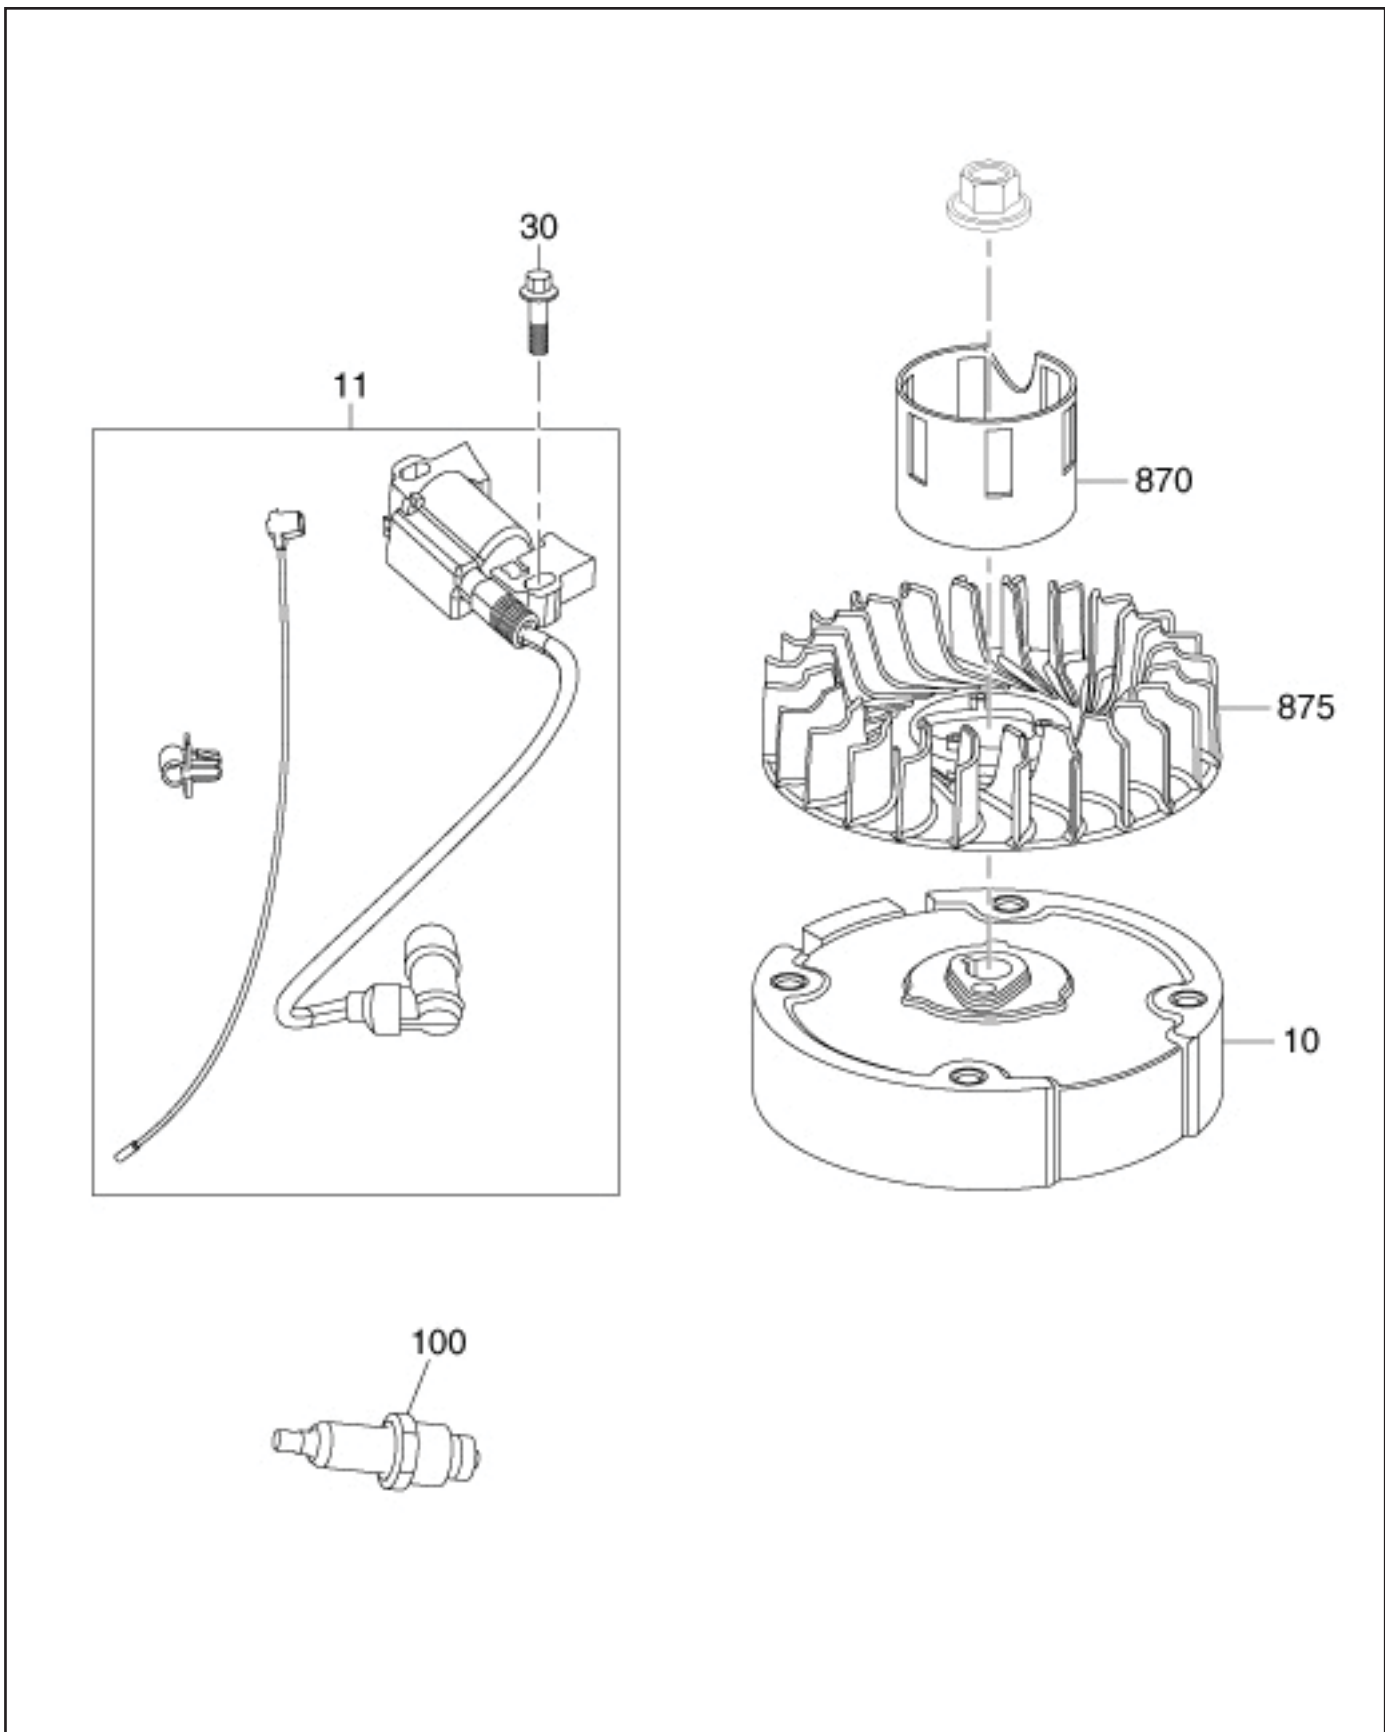

FIG. 7 ELECTRIC GROUP