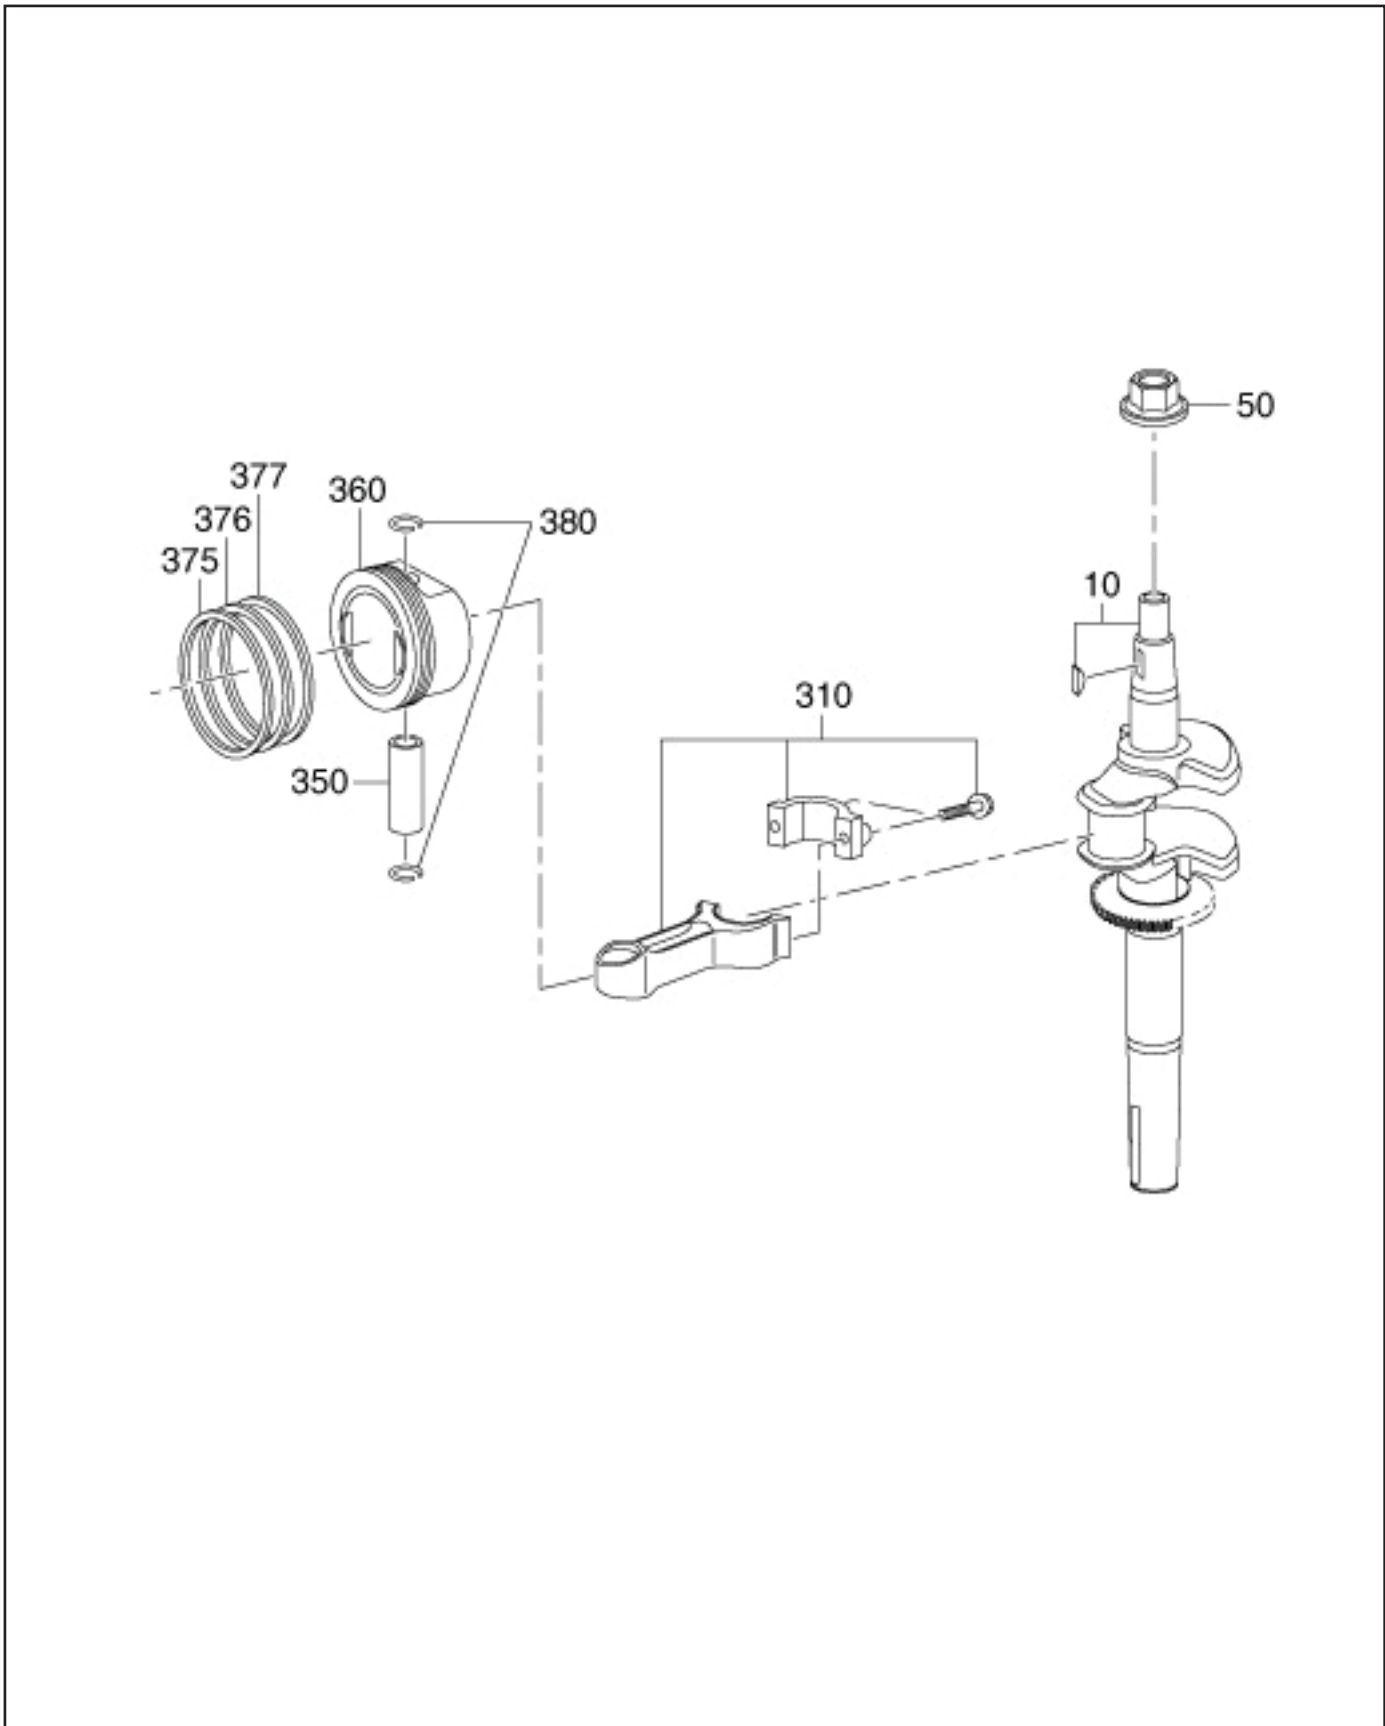

FIG. 1 CRANKCASE GROUP

FIG. 1 CRANKCASE GROUP

Ref.	Part Number	Description	Qty	Remarks	To-From	Fig.
10	11310Z02015000	Crankcase Ay	1			100
30	90682Z02021000	Oil Seal	1			100
40	90541020500	Ball Bearing	1			100
44	90408Z02011000	Washer	1			100
50	90502081000	Dowel Pin	2			100
60	90204Z02022000	Stud	2			100
70	90204Z02031000	Stud	2			100
80	11007Z01011000	Oil Drain Plug	1			100
90	90408Z01011000	Washer	1			100
210	11411Z02012000	Crankcase Cover	1			100
220	90682Z02011000	Oil Seal	1			100
250	16400Z02031000	Governor Gear Ay	1			100
258	900070616A1	Bolt	1			100
285	15010Z020110QG	Dipstick Ay	1			100
290	11001Z02013000	Sump Gasket	1			100
300	900070630A1	Bolt	6			100
580	19340Z02012000	Air Guide	1			100
585	900070616A1	Bolt	2			100
610	12140Z02013000	Cylinder Head Ay	1			100
620	12131Z02021000	Cylinder Head Gasket	1			100
630	12003Z02011000	Bolt	4			100
680	12411Z02014000	Valve Cover	1			100
690	12004Z02021000	Valve Cover Gasket	1			100
700	90502101400	Dowel Pin	2			100
710	900070612A1	Bolt	2			100
711	900070680A1	Bolt	2			100
810	11333Z02022000	Breather Cover	1			100
820	11320Z02012000	Breather	1			100
830	11332Z02032000	Breather Cover Gasket	1			100
840	11332Z02022000	Breather Cover Gasket	1			100
858	90509Z02011000	Dowel Pin	1			100
860	902590620A1	Bolt	1			100

FIG. 2 CRANKSHAFT GROUP

FIG. 3 INTAKE and EXHAUST GROUP

FIG. 3 INTAKE and EXHAUST GROUP

FIG. 3 INTAKE and EXHAUST GROUP

FIG. 5 GOVERNOR GROUP

FIG. 5 COOLING and STARTING GROUP

FIG. 5 COOLING and STARTING GROUP

Ref.	Part Number	Description	Qty	Remarks	To-From	Fig.
210	28200Z02031000	Recoil Starter	1			500
295	28001Z02011000	Stud	2			500
296	28001Z02021000	Stud	1			500
299	90305060031	Nut	3			500
300	80001Z020220Q2	Engine Shroud	1			500
307	90254052051	Screw Ay	4			500