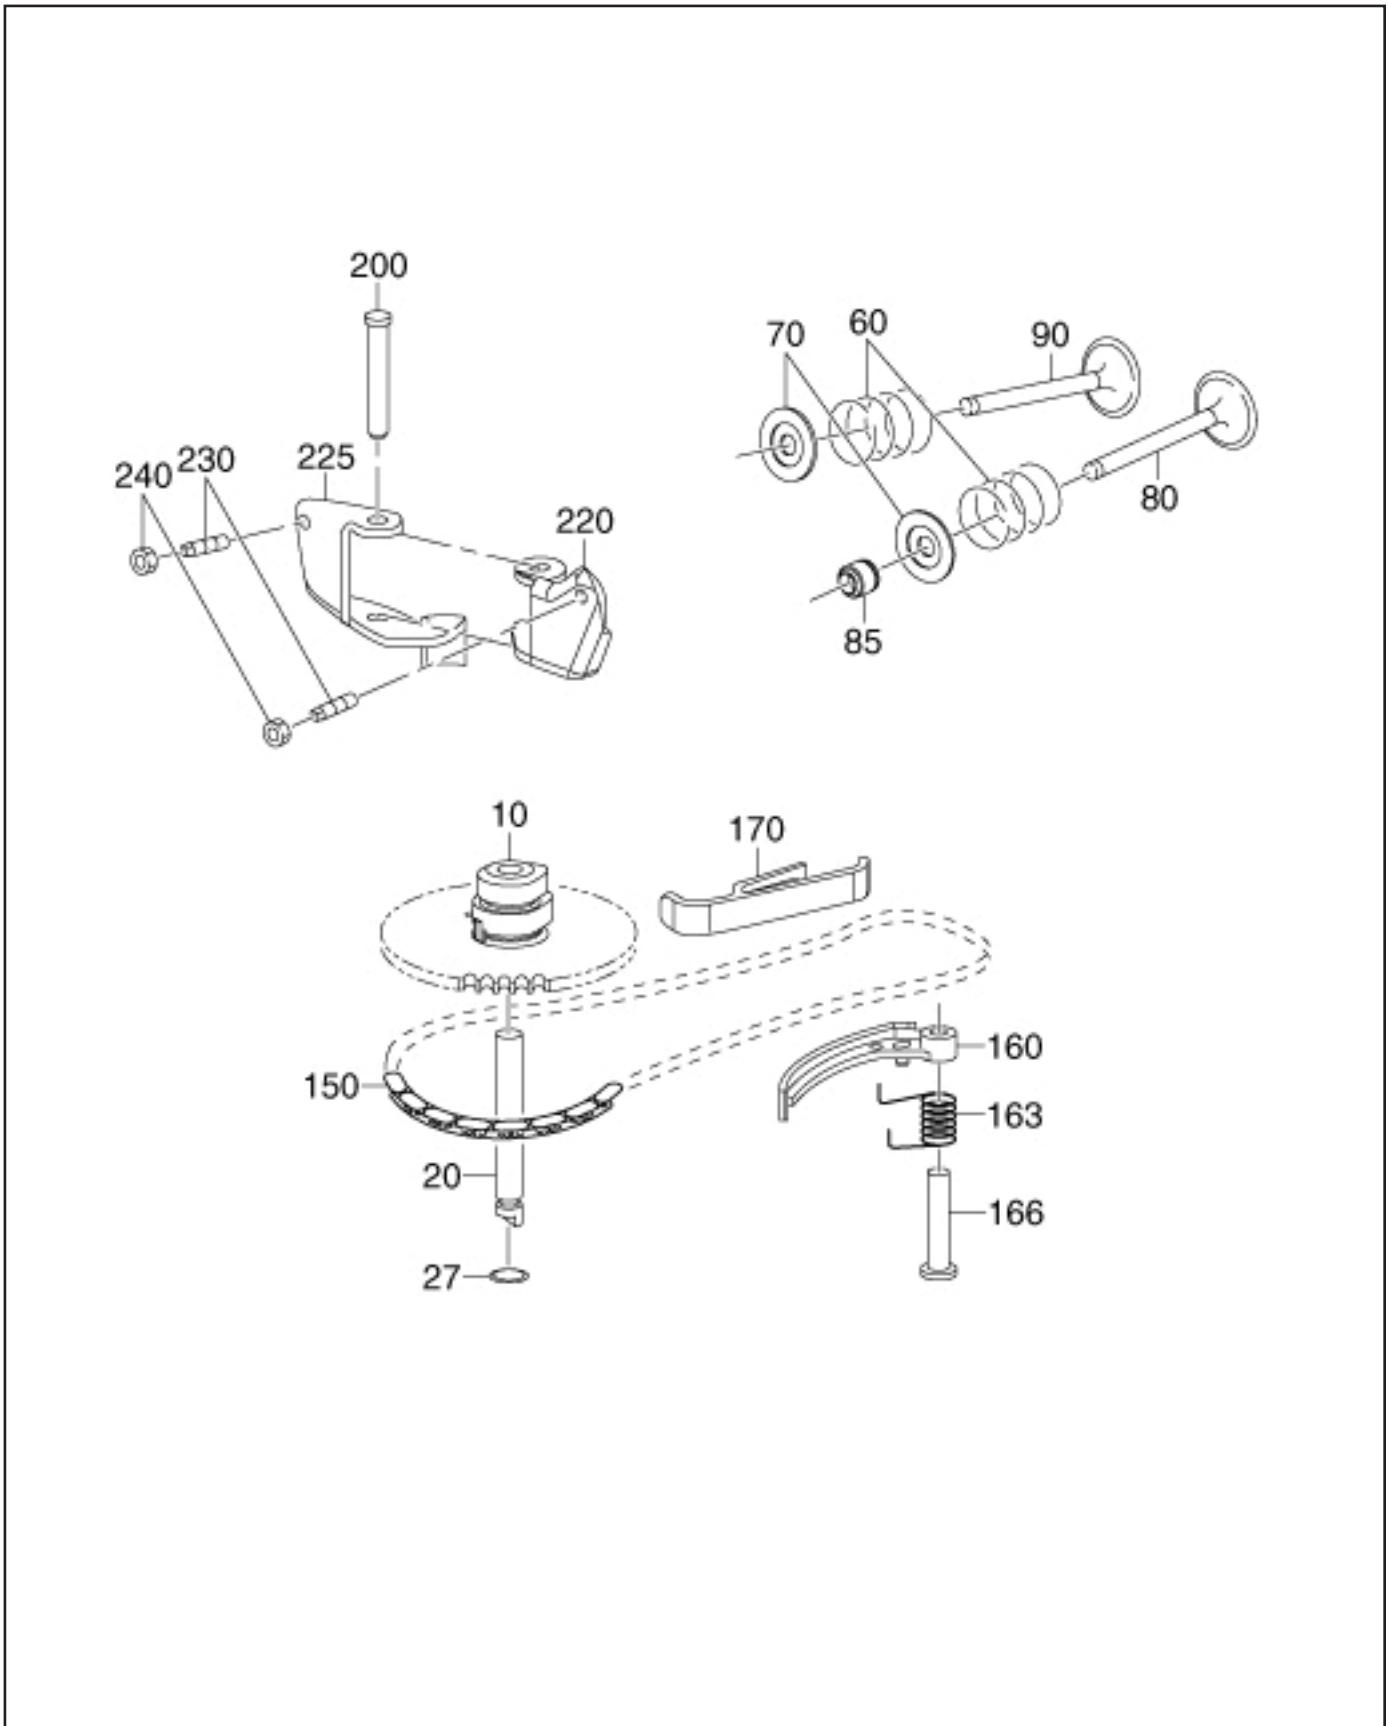

FIG. 1 CRANKCASE GROUP

FIG. 1 CRANKCASE GROUP

Ref.	Part Number	Description	Qty	Remarks	To-From	Fig.
10	11310Z02015000	Crankcase Ay	1			100
30	90682Z02021000	Oil Seal	1			100
40	90541020500	Ball Bearing	1			100
44	90408Z02011000	Washer	1			100
50	90502081000	Dowel Pin	2			100
60	90204Z02022000	Stud	2			100
70	90204Z02031000	Stud	2			100
80	11007Z01011000	Oil Drain Plug	1			100
90	90408Z01011000	Washer	1			100
210	11411Z02012000	Crankcase Cover	1			100
220	90682Z02011000	Oil Seal	1			100
250	16400Z02031000	Governor Gear Ay	1			100
258	900070616A1	Bolt	1			100
285	15010Z020110QG	Dipstick Ay	1			100
290	11001Z02013000	Sump Gasket	1			100
300	900070630A1	Bolt	6			100
580	19340Z02012000	Air Guide	1			100
585	900070616A1	Bolt	2			100
610	12140Z02013000	Cylinder Head Ay	1			100
620	12131Z02021000	Cylinder Head Gasket	1			100
630	12003Z02011000	Bolt	4			100
680	12411Z02014000	Valve Cover	1			100
690	12004Z02021000	Valve Cover Gasket	1			100
700	90502101400	Dowel Pin	2			100
710	900070612A1	Bolt	2			100
711	900070680A1	Bolt	2			100
810	11333Z02022000	Breather Cover	1			100
820	11320Z02012000	Breather	1			100
830	11332Z02032000	Breather Cover Gasket	1			100
840	11332Z02022000	Breather Cover Gasket	1			100
858	90509Z02011000	Dowel Pin	1			100
860	902590620A1	Bolt	1			100

FIG. 2 CRANKSHAFT GROUP

FIG. 3 INTAKE and EXHAUST GROUP

FIG. 3 INTAKE and EXHAUST GROUP

FIG. 3 INTAKE and EXHAUST GROUP

FIG. 5 GOVERNOR GROUP

FIG. 5 COOLING and STARTING GROUP

FIG. 5 COOLING and STARTING GROUP

Ref.	Part Number	Description	Qty	Remarks	To-From	Fig.
210	28200Z02031000	Recoil Starter	1			500
295	28001Z02011000	Stud	2			500
296	28001Z02021000	Stud	1			500
299	90305060031	Nut	3			500
300	80001Z020220Q2	Engine Shroud	1			500
307	90254052051	Screw Ay	4			500