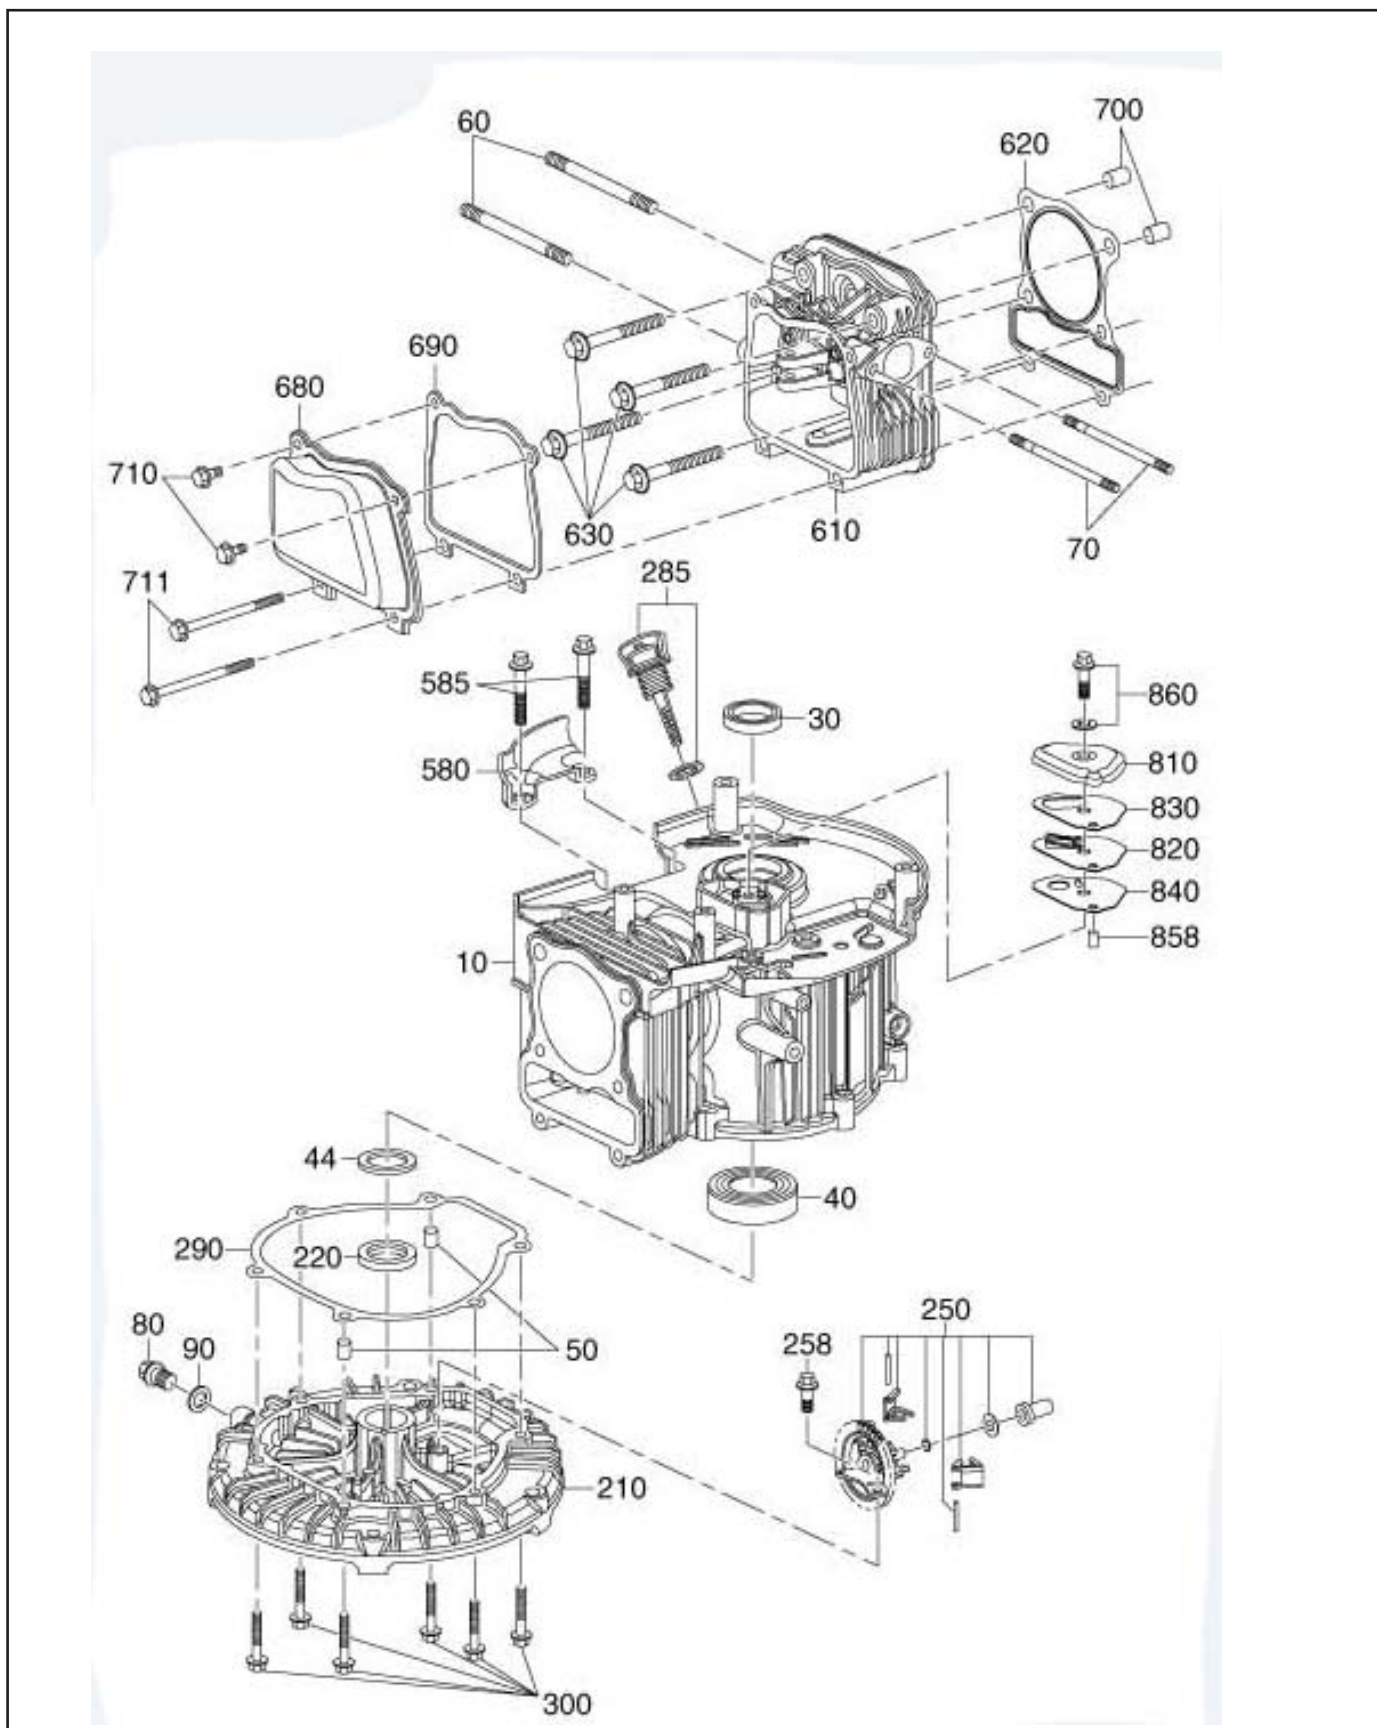

FIG. 1 CRANKCASE GROUP

FIG. 1 CRANKCASE GROUP

Ref.	Part Number	Description	Qty	Remarks	To-From	Fig.
10	11310Z02015000	Crankcase Ay	1			100
30	90682Z02021000	Oil Seal	1			100
40	90541020500	Ball Bearing	1			100
44	90408Z02011000	Washer	1			100
50	90502081000	Dowel Pin	2			100
60	90204Z02022000	Stud	2			100
70	90204Z02031000	Stud	2			100
80	11007Z01011000	Oil Drain Plug	1			100
90	90408Z01011000	Washer	1			100
210	11411Z02012000	Crankcase Cover	1			100
220	90682Z02011000	Oil Seal	1			100
250	16400Z02031000	Governor Gear Ay	1			100
258	900070616A1	Bolt	1			100
285	15010Z020110QG	Dipstick Ay	1			100
290	11001Z02013000	Sump Gasket	1			100
300	900070630A1	Bolt	6			100
580	19340Z02012000	Air Guide	1			100
585	900070616A1	Bolt	2			100
610	12140Z02013000	Cylinder Head Ay	1			100
620	12131Z02021000	Cylinder Head Gasket	1			100
630	12003Z02011000	Bolt	4			100
680	12411Z02014000	Valve Cover	1			100
690	12004Z02021000	Valve Cover Gasket	1			100
700	90502101400	Dowel Pin	2			100
710	900070612A1	Bolt	2			100
711	900070680A1	Bolt	2			100
810	11333Z02022000	Breather Cover	1			100
820	11320Z02012000	Breather	1			100
830	11332Z02032000	Breather Cover Gasket	1			100
840	11332Z02022000	Breather Cover Gasket	1			100
858	90509Z02011000	Dowel Pin	1			100
860	902590620A1	Bolt	1			100

Ref.	Part Number	Description	Qty	Remarks	To-From	Fig.
210	28200Z02031000	Recoil Starter	1			500
295	28001Z02011000	Stud	2			500
296	28001Z02021000	Stud	1			500
299	90305060031	Nut	3			500
300	80001Z020220Q2	Engine Shroud	1			500
307	90254052051	Screw Ay	4			500