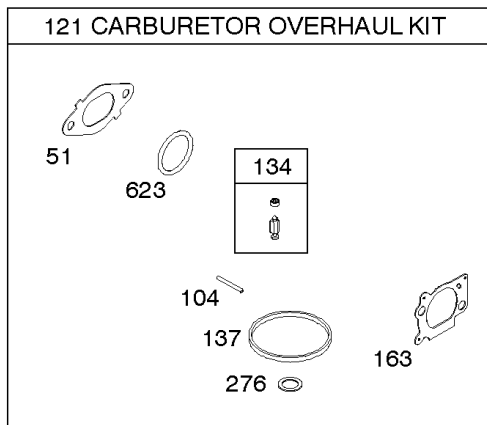

1319 WARNING LABEL

REQUIRED when replacing parts with warning labels affixed.

1319A WARNING LABEL

REQUIRED when replacing parts with warning labels affixed.

1058 OPERATOR'S MANUAL

1036 EMISSIONS LABEL

1330 REPAIR MANUAL

Not For Reproduction

Camshaft, Crankshaft, Cylinder, Operator's Manual, Piston/Rings/Connecting Rod,

REF NO	PART NO	QTY	DESCRIPTION
1	798947		CYLINDER ASSEMBLY
3	299819S		SEAL, Oil -(Magneto Side)
16	799337		CRANKSHAFT
24	222698S		KEY, Flywheel
25	590404		PISTON ASSEMBLY -(Standard)
25	590405		PISTON ASSEMBLY -(.020 Oversize)
26	590402		SET, Ring -(Standard)
26	590403		SET, Ring -(.020 Oversize)
27	691588		LOCK, Piston Pin
28	298909		PIN, Piston
29	796470		ROD, Connecting
32	691664		SCREW -(Connecting Rod)
32A	695759		SCREW -(Connecting Rod)
43	593913		SLINGER, Governor/Oil
46	694039		CAMSHAFT
404	690272		WASHER -(Governor Crank)
615	690340		RETAINER, Governor Shaft
616	798327		CRANK, Governor
718	690959		PIN, Locating
741	797521		GEAR, Timing
1036	-----		Label-Emissions -(Available From A Briggs & Stratton Authorized Dealer)
1058	-----		Operator's Manual
1263	697124		REED, Breather
1264	793453		SCREW -(Breather Reed)
1319	794467		LABEL, Warning
1319A	797669		LABEL, Warning
1330	-----		Pro Series Rep Manual
1375	796476		COVER, Breather Reed
1376	794451		SCREW -(Breather/Reed Cover)
1430	796477		GASKET, Breather/Reed