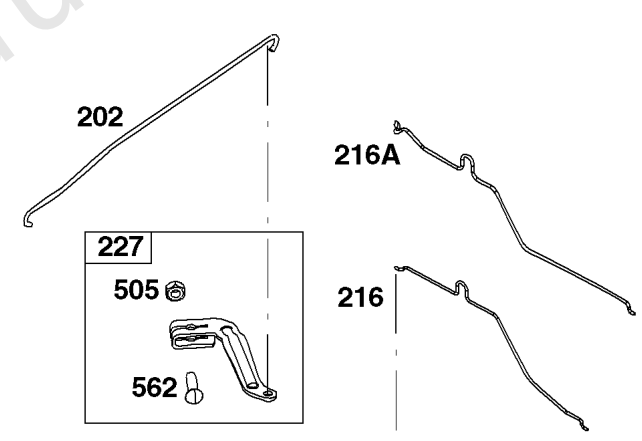

Controls, Governor Spring, Thermostat

REF NO	PART NO	QTY	DESCRIPTION
202	796657		LINK, Mechanical Governor
209	793604		SPRING, Governor
216A	798944		LINK, Choke
222	796482		BRACKET, Control -(Manual Friction, Remote, & Fixed Speed Control)
227	796487		LEVER, Governor Control
265	690798		CLAMP, Casing
267	691044		SCREW -(Casing Clamp)
268	691025		CASING, Control Wire -(Cut To Required Length)
269	691026		WIRE, Control -(Cut To Required Length)
270	691027		NUT -(Control Wire Casing)
271	691028		LEVER, Control
291A	798938		THERMOSTAT
505	793515		NUT -(Governor Control Lever)
562	793514		BOLT -(Governor Lever)
621	692310		SWITCH, Stop
883	793497		GASKET, Exhaust
883A	796677		GASKET, Exhaust