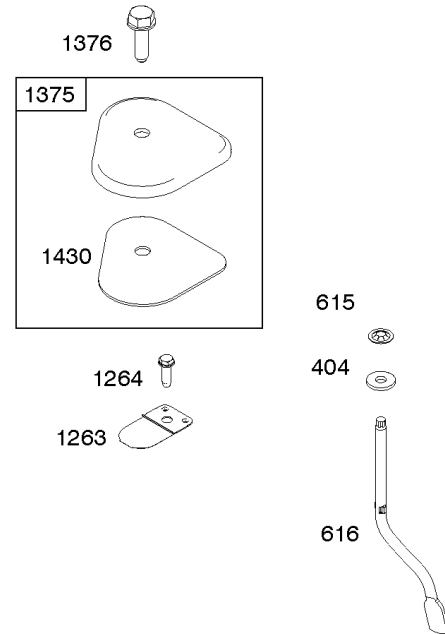

Not For
Reproduction

Air Cleaner

REF NO	PART NO	QTY	DESCRIPTION
11	796478		TUBE, Breather
163	691894		GASKET, Air Cleaner -(Air Cleaner)
347A	592694		SWITCH, Rocker
535	797301		FILTER, Air Cleaner Foam
536	799025		CLEANER, Air
564	690351		SCREW -(Control Cover)
564A	799026		SCREW -(Control Cover)
604	799024		COVER, Control
971A	798294		SCREW -(Air Cleaner Base to Carburetor/Throttle Body)

1319 WARNING LABEL

REQUIRED when replacing parts with warning labels affixed.

1319A WARNING LABEL

REQUIRED when replacing parts with warning labels affixed.

1058 OPERATOR'S MANUAL

1036 EMISSIONS LABEL

1330 REPAIR MANUAL

Not For Reproduction

Camshaft, Crankshaft, Cylinder, Operator's Manual, Piston/Rings/Connecting Rod,

REF NO	PART NO	QTY	DESCRIPTION
1	798947		CYLINDER ASSEMBLY
3	299819S		SEAL, Oil -(Magneto Side)
16	799337		CRANKSHAFT
24	222698S		KEY, Flywheel
25	590404		PISTON ASSEMBLY -(Standard)
25	590405		PISTON ASSEMBLY -(.020 Oversize)
26	590402		SET, Ring -(Standard)
26	590403		SET, Ring -(.020 Oversize)
27	691588		LOCK, Piston Pin
28	298909		PIN, Piston
29	796470		ROD, Connecting
32	691664		SCREW -(Connecting Rod)
32A	695759		SCREW -(Connecting Rod)
43	593913		SLINGER, Governor/Oil
46	694039		CAMSHAFT
404	690272		WASHER -(Governor Crank)
615	690340		RETAINER, Governor Shaft
616	798327		CRANK, Governor
718	690959		PIN, Locating
741	797521		GEAR, Timing
1036	-----		Label-Emissions -(Available From A Briggs & Stratton Authorized Dealer)
1058	-----		Operator's Manual
1263	697124		REED, Breather
1264	793453		SCREW -(Breather Reed)
1319	794467		LABEL, Warning
1319A	797669		LABEL, Warning
1330	-----		Pro Series Rep Manual
1375	796476		COVER, Breather Reed
1376	794451		SCREW -(Breather/Reed Cover)
1430	796477		GASKET, Breather/Reed