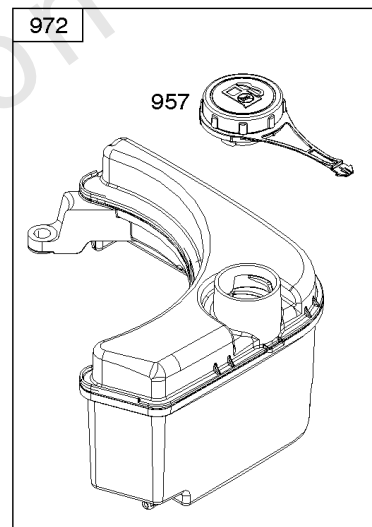

Fuel Supply, Lubrication

REF NO	PART NO	QTY	DESCRIPTION
187	791766		LINE, Fuel -(Cut To Required Length)
523	796503		DIPSTICK
524	692296		SEAL-DIPSTICK TUBE -(Dipstick Tube)
525	796502		TUBE, Dipstick
601	791850		CLAMP, Hose
670	793485		SPACER, Fuel Tank
842	691031		SEAL, O-Ring -(Dipstick Tube)
847	796501		DIPSTICK/TUBE ASSEMBLY
957A	692046		CAP, Fuel Tank -(Plastic)
972	590477		TANK, Fuel -(Plastic) (EVAP)
1059	793471		KIT, Screw/Washer

Not For Reproduction