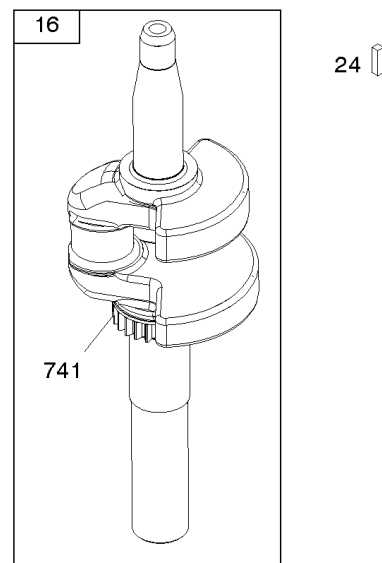

Not For Reproduction

Camshaft, Crankshaft, Cylinder, Operator's Manual, Piston/Rings/Connecting Rod,

REF NO	PART NO	QTY	DESCRIPTION
1	798947		CYLINDER ASSEMBLY
3	299819S		SEAL, Oil -(Magneto Side)
16	799337		CRANKSHAFT
24	222698S		KEY, Flywheel
25	590404		PISTON ASSEMBLY -(Standard)
25	590405		PISTON ASSEMBLY -(.020 Oversize)
26	590402		SET, Ring -(Standard)
26	590403		SET, Ring -(.020 Oversize)
27	691588		LOCK, Piston Pin
28	298909		PIN, Piston
29	796470		ROD, Connecting
32	691664		SCREW -(Connecting Rod)
32A	695759		SCREW -(Connecting Rod)
43	593913		SLINGER, Governor/Oil
46	694039		CAMSHAFT
404	690272		WASHER -(Governor Crank)
615	690340		RETAINER, Governor Shaft
616	798327		CRANK, Governor
718	690959		PIN, Locating
741	797521		GEAR, Timing
1036	-----		Label-Emissions -(Available From A Briggs & Stratton Authorized Dealer)
1058	-----		Operator's Manual
1263	697124		REED, Breather
1264	793453		SCREW -(Breather Reed)
1319	794467		LABEL, Warning
1319A	797669		LABEL, Warning
1330	-----		Pro Series Rep Manual
1375	796476		COVER, Breather Reed
1376	794451		SCREW -(Breather/Reed Cover)
1430	796477		GASKET, Breather/Reed