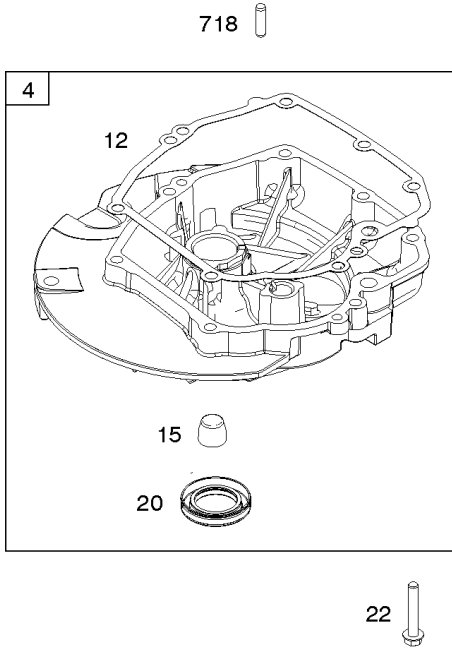

Fuel Supply, Lubrication

REF NO	PART NO	QTY	DESCRIPTION
187	791766		LINE, Fuel -(Cut To Required Length)
523	796503		DIPSTICK
524	692296		SEAL-DIPSTICK TUBE -(Dipstick Tube)
525	796502		TUBE, Dipstick
601	791850		CLAMP, Hose
670	793485		SPACER, Fuel Tank
842	691031		SEAL, O-Ring -(Dipstick Tube)
847	796501		DIPSTICK/TUBE ASSEMBLY
957A	692046		CAP, Fuel Tank -(Plastic)
972	590477		TANK, Fuel -(Plastic) (EVAP)
1059	793471		KIT, Screw/Washer

Not For Reproduction