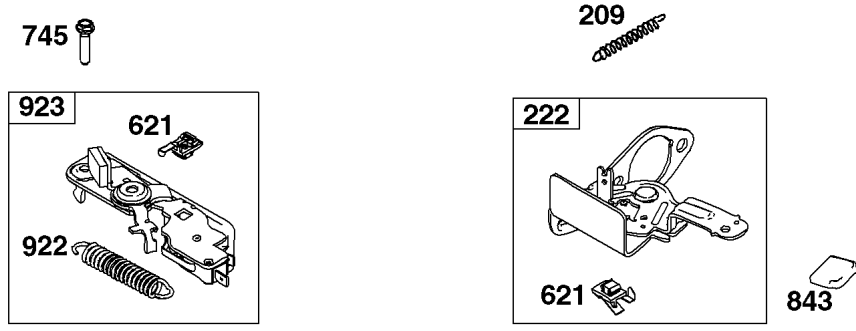

Not For Reproduction

Camshaft, Crankshaft, Cylinder, Operator's Manual, Piston/Rings/Connecting Rod,

REF NO	PART NO	QTY	DESCRIPTION
1	798947		CYLINDER ASSEMBLY
3	299819S		SEAL, Oil -(Magneto Side)
16	799337		CRANKSHAFT
24	222698S		KEY, Flywheel
25	590404		PISTON ASSEMBLY -(Standard)
25	590405		PISTON ASSEMBLY -(.020 Oversize)
26	590402		SET, Ring -(Standard)
26	590403		SET, Ring -(.020 Oversize)
27	691588		LOCK, Piston Pin
28	298909		PIN, Piston
29	796470		ROD, Connecting
32	691664		SCREW -(Connecting Rod)
32A	695759		SCREW -(Connecting Rod)
43	593913		SLINGER, Governor/Oil
46	694039		CAMSHAFT
404	690272		WASHER -(Governor Crank)
615	690340		RETAINER, Governor Shaft
616	798327		CRANK, Governor
718	690959		PIN, Locating
741	797521		GEAR, Timing
1036	-----		Label-Emissions -(Available From A Briggs & Stratton Authorized Dealer)
1058	-----		Operator's Manual
1263	697124		REED, Breather
1264	793453		SCREW -(Breather Reed)
1319	794467		LABEL, Warning
1319A	797669		LABEL, Warning
1330	-----		Pro Series Rep Manual
1375	796476		COVER, Breather Reed
1376	794451		SCREW -(Breather/Reed Cover)
1430	796477		GASKET, Breather/Reed

Controls, Governor Spring, Thermostat

REF NO	PART NO	QTY	DESCRIPTION
202	796657		LINK, Mechanical Governor
209	793604		SPRING, Governor
216A	798944		LINK, Choke
222	796482		BRACKET, Control -(Manual Friction, Remote, & Fixed Speed Control)
227	796487		LEVER, Governor Control
265	690798		CLAMP, Casing
267	691044		SCREW -(Casing Clamp)
268	691025		CASING, Control Wire -(Cut To Required Length)
269	691026		WIRE, Control -(Cut To Required Length)
270	691027		NUT -(Control Wire Casing)
271	691028		LEVER, Control
291A	798938		THERMOSTAT
505	793515		NUT -(Governor Control Lever)
562	793514		BOLT -(Governor Lever)
621	692310		SWITCH, Stop
883	793497		GASKET, Exhaust
883A	796677		GASKET, Exhaust