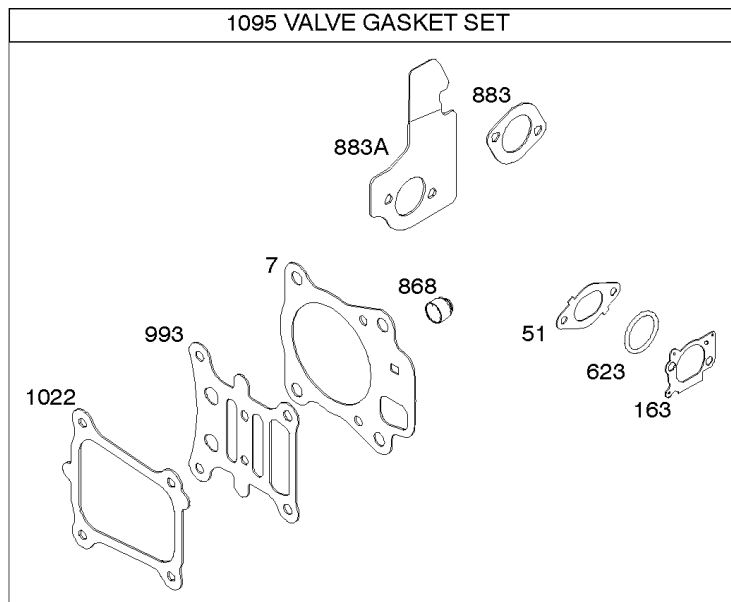

Not For Reproduction

Camshaft, Crankshaft, Cylinder, Operator's Manual, Piston/Rings/Connecting Rod,

REF NO	PART NO	QTY	DESCRIPTION
1	798947		CYLINDER ASSEMBLY
3	299819S		SEAL, Oil -(Magneto Side)
16	799337		CRANKSHAFT
24	222698S		KEY, Flywheel
25	590404		PISTON ASSEMBLY -(Standard)
25	590405		PISTON ASSEMBLY -(.020 Oversize)
26	590402		SET, Ring -(Standard)
26	590403		SET, Ring -(.020 Oversize)
27	691588		LOCK, Piston Pin
28	298909		PIN, Piston
29	796470		ROD, Connecting
32	691664		SCREW -(Connecting Rod)
32A	695759		SCREW -(Connecting Rod)
43	593913		SLINGER, Governor/Oil
46	694039		CAMSHAFT
404	690272		WASHER -(Governor Crank)
615	690340		RETAINER, Governor Shaft
616	798327		CRANK, Governor
718	690959		PIN, Locating
741	797521		GEAR, Timing
1036	-----		Label-Emissions -(Available From A Briggs & Stratton Authorized Dealer)
1058	-----		Operator's Manual
1263	697124		REED, Breather
1264	793453		SCREW -(Breather Reed)
1319	794467		LABEL, Warning
1319A	797669		LABEL, Warning
1330	-----		Pro Series Rep Manual
1375	796476		COVER, Breather Reed
1376	794451		SCREW -(Breather/Reed Cover)
1430	796477		GASKET, Breather/Reed

Controls, Governor Spring, Thermostat

REF NO	PART NO	QTY	DESCRIPTION
202	796657		LINK, Mechanical Governor
209	793604		SPRING, Governor
216A	798944		LINK, Choke
222	796482		BRACKET, Control -(Manual Friction, Remote, & Fixed Speed Control)
227	796487		LEVER, Governor Control
265	690798		CLAMP, Casing
267	691044		SCREW -(Casing Clamp)
268	691025		CASING, Control Wire -(Cut To Required Length)
269	691026		WIRE, Control -(Cut To Required Length)
270	691027		NUT -(Control Wire Casing)
271	691028		LEVER, Control
291A	798938		THERMOSTAT
505	793515		NUT -(Governor Control Lever)
562	793514		BOLT -(Governor Lever)
621	692310		SWITCH, Stop
883	793497		GASKET, Exhaust
883A	796677		GASKET, Exhaust