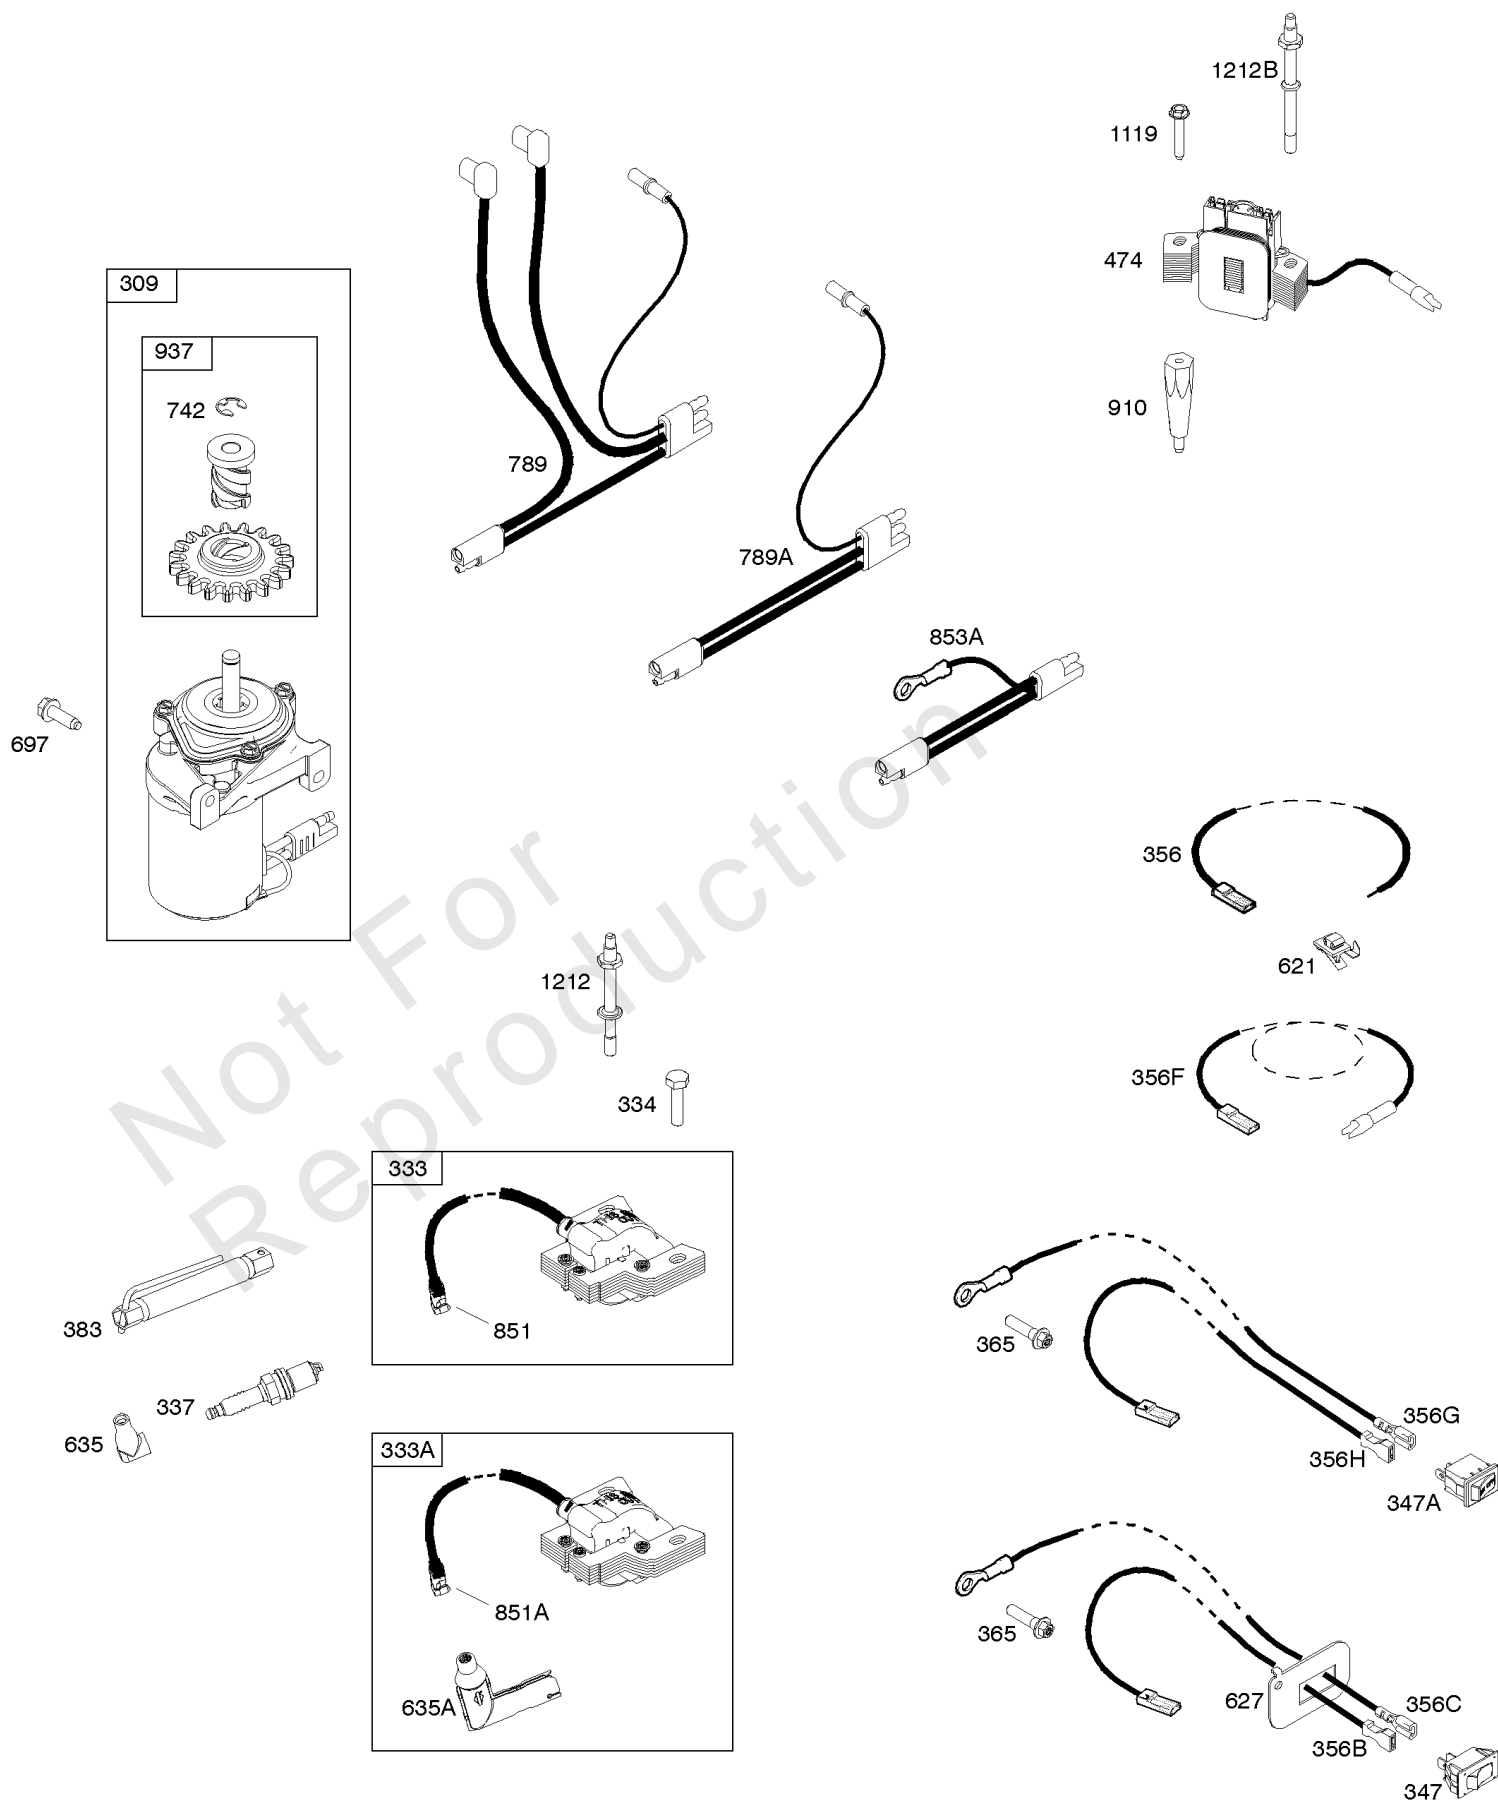

Alternator, Electric Starter, Ignition

REF NO	PART NO	QTY	DESCRIPTION
333	595291		ARMATURE, Magneto
334	793454		SCREW -(Magneto Armature)
337	692720		PLUG, Spark
356G	798942		WIRE, Stop
356H	798943		WIRE, Stop
383	19576S		WRENCH, Spark Plug
621	692310		SWITCH, Stop
851	493880S		TERMINAL-SPARK PLUG
1212	793479		STUD -(Blower Housing)

Not For Reproduction