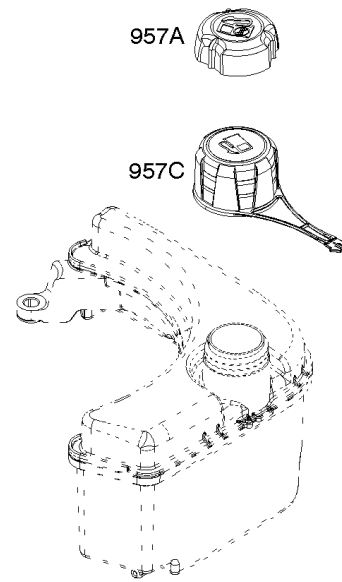

Fuel Supply, Lubrication

REF NO	PART NO	QTY	DESCRIPTION
187	791766		LINE, Fuel -(Cut To Required Length)
523	796503		DIPSTICK
524	692296		SEAL-DIPSTICK TUBE -(Dipstick Tube)
525	796502		TUBE, Dipstick
601	791850		CLAMP, Hose
670	793485		SPACER, Fuel Tank
842	691031		SEAL, O-Ring -(Dipstick Tube)
847	796501		DIPSTICK/TUBE ASSEMBLY
957A	692046		CAP, Fuel Tank -(Plastic)
972	590477		TANK, Fuel -(Plastic) (EVAP)
1059	793471		KIT, Screw/Washer

Not For Reproduction