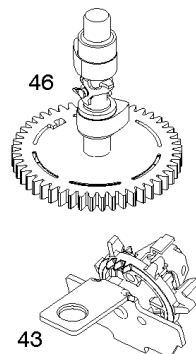

Not For Reproduction

Camshaft, Crankshaft, Cylinder, Operator's Manual, Piston/Rings/Connecting Rod,

REF NO	PART NO	QTY	DESCRIPTION
1	798947		CYLINDER ASSEMBLY
3	299819S		SEAL, Oil -(Magneto Side)
16	799337		CRANKSHAFT
24	222698S		KEY, Flywheel
25	590404		PISTON ASSEMBLY -(Standard)
25	590405		PISTON ASSEMBLY -(.020 Oversize)
26	590402		SET, Ring -(Standard)
26	590403		SET, Ring -(.020 Oversize)
27	691588		LOCK, Piston Pin
28	298909		PIN, Piston
29	796470		ROD, Connecting
32	691664		SCREW -(Connecting Rod)
32A	695759		SCREW -(Connecting Rod)
43	593913		SLINGER, Governor/Oil
46	694039		CAMSHAFT
404	690272		WASHER -(Governor Crank)
615	690340		RETAINER, Governor Shaft
616	798327		CRANK, Governor
718	690959		PIN, Locating
741	797521		GEAR, Timing
1036	-----		Label-Emissions -(Available From A Briggs & Stratton Authorized Dealer)
1058	-----		Operator's Manual
1263	697124		REED, Breather
1264	793453		SCREW -(Breather Reed)
1319	794467		LABEL, Warning
1319A	797669		LABEL, Warning
1330	-----		Pro Series Rep Manual
1375	796476		COVER, Breather Reed
1376	794451		SCREW -(Breather/Reed Cover)
1430	796477		GASKET, Breather/Reed

Controls, Governor Spring, Thermostat

REF NO	PART NO	QTY	DESCRIPTION
202	796657		LINK, Mechanical Governor
209	793604		SPRING, Governor
216A	798944		LINK, Choke
222	796482		BRACKET, Control -(Manual Friction, Remote, & Fixed Speed Control)
227	796487		LEVER, Governor Control
265	690798		CLAMP, Casing
267	691044		SCREW -(Casing Clamp)
268	691025		CASING, Control Wire -(Cut To Required Length)
269	691026		WIRE, Control -(Cut To Required Length)
270	691027		NUT -(Control Wire Casing)
271	691028		LEVER, Control
291A	798938		THERMOSTAT
505	793515		NUT -(Governor Control Lever)
562	793514		BOLT -(Governor Lever)
621	692310		SWITCH, Stop
883	793497		GASKET, Exhaust
883A	796677		GASKET, Exhaust