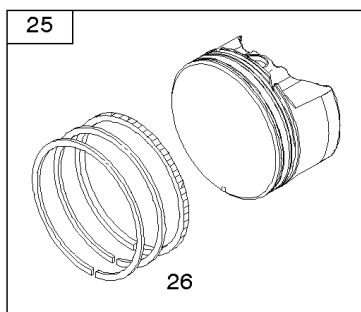

1319 WARNING LABEL

REQUIRED when replacing parts with warning labels affixed.

1319A WARNING LABEL

REQUIRED when replacing parts with warning labels affixed.

1058 OPERATOR'S MANUAL

1036 EMISSIONS LABEL

1330 REPAIR MANUAL

Not For Reproduction

Camshaft, Crankshaft, Cylinder, Operator's Manual, Piston/Rings/Connecting Rod,

REF NO	PART NO	QTY	DESCRIPTION
1	798947		CYLINDER ASSEMBLY
3	299819S		SEAL, Oil -(Magneto Side)
16	799337		CRANKSHAFT
24	222698S		KEY, Flywheel
25	590404		PISTON ASSEMBLY -(Standard)
25	590405		PISTON ASSEMBLY -(.020 Oversize)
26	590402		SET, Ring -(Standard)
26	590403		SET, Ring -(.020 Oversize)
27	691588		LOCK, Piston Pin
28	298909		PIN, Piston
29	796470		ROD, Connecting
32	691664		SCREW -(Connecting Rod)
32A	695759		SCREW -(Connecting Rod)
43	593913		SLINGER, Governor/Oil
46	694039		CAMSHAFT
404	690272		WASHER -(Governor Crank)
615	690340		RETAINER, Governor Shaft
616	798327		CRANK, Governor
718	690959		PIN, Locating
741	797521		GEAR, Timing
1036	-----		Label-Emissions -(Available From A Briggs & Stratton Authorized Dealer)
1058	-----		Operator's Manual
1263	697124		REED, Breather
1264	793453		SCREW -(Breather Reed)
1319	794467		LABEL, Warning
1319A	797669		LABEL, Warning
1330	-----		Pro Series Rep Manual
1375	796476		COVER, Breather Reed
1376	794451		SCREW -(Breather/Reed Cover)
1430	796477		GASKET, Breather/Reed