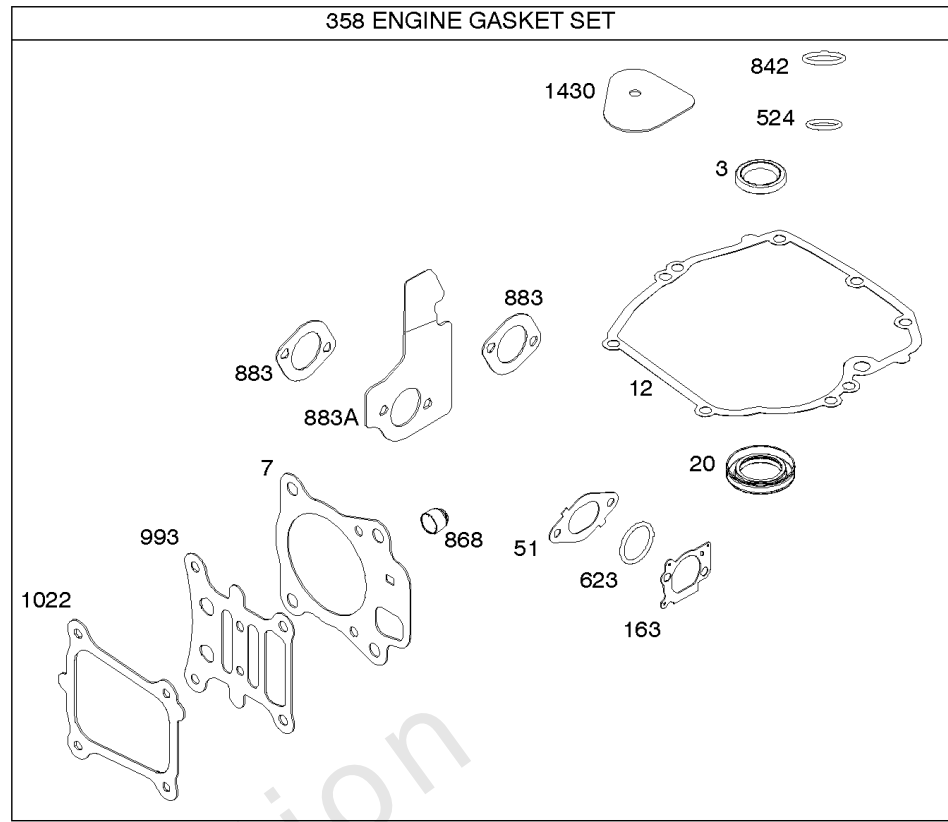

Fuel Supply, Lubrication

REF NO	PART NO	QTY	DESCRIPTION
187	791766		LINE, Fuel -(Cut To Required Length)
523	796503		DIPSTICK
524	692296		SEAL-DIPSTICK TUBE -(Dipstick Tube)
525	796502		TUBE, Dipstick
601	791850		CLAMP, Hose
670	793485		SPACER, Fuel Tank
842	691031		SEAL, O-Ring -(Dipstick Tube)
847	796501		DIPSTICK/TUBE ASSEMBLY
957A	692046		CAP, Fuel Tank -(Plastic)
972	590477		TANK, Fuel -(Plastic) (EVAP)
1059	793471		KIT, Screw/Washer

Not For Reproduction