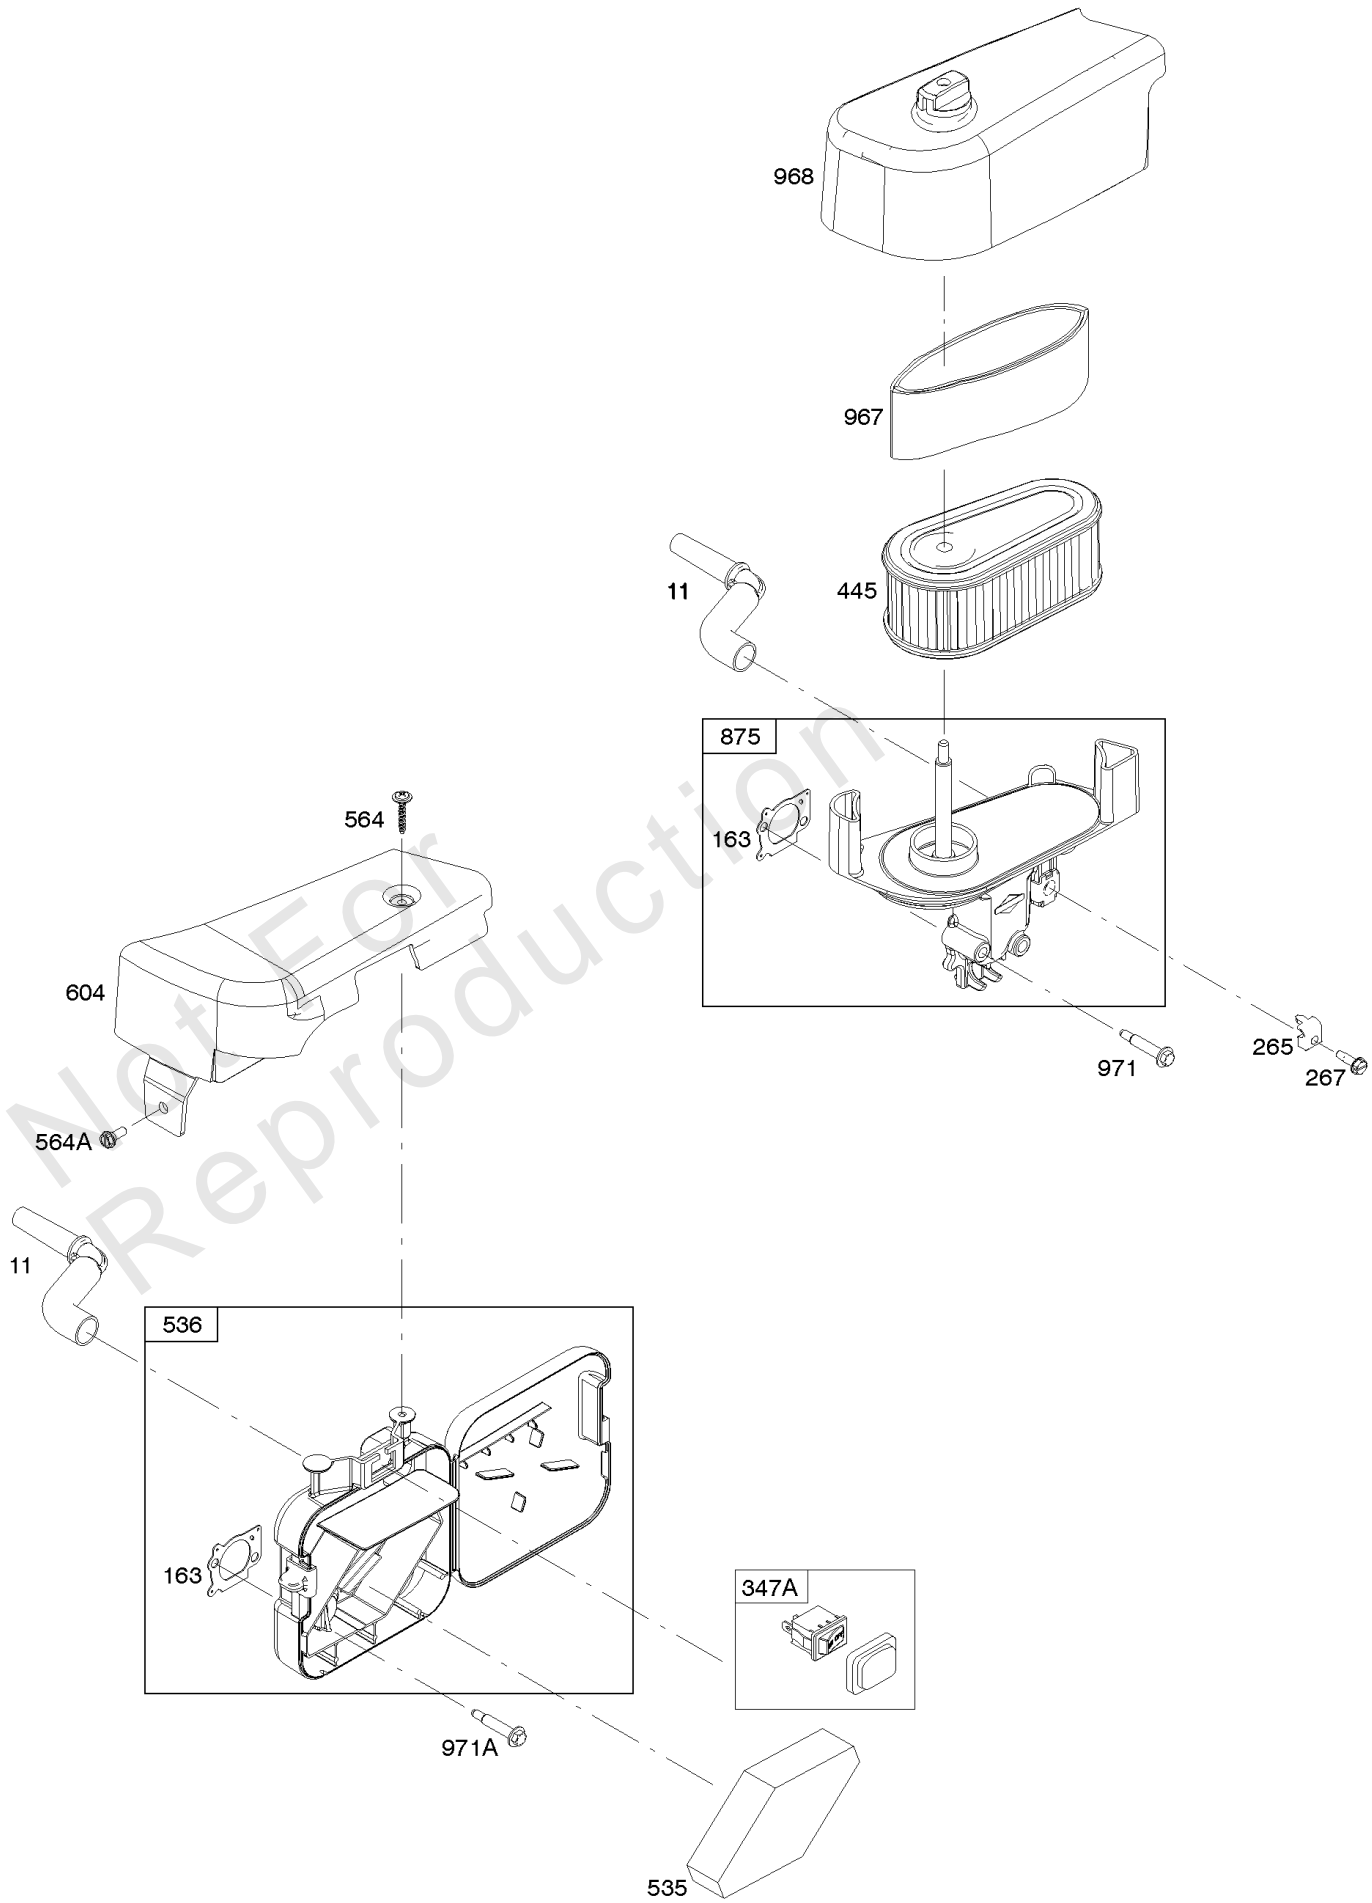

Parts Manual

Mfg. No: 12S902-0002-H1

Model Components	Page
Air Cleaner.....	4
Alternator, Electric Starter, Ignition.....	6
Blower Housing, Cover/Guards, Flywheel, Rewind Starter.....	8
Camshaft, Crankshaft, Cylinder, Operator's Manual, Piston/Rings/Connecting Rod, Warning Label.....	10
Carburetor, Carburetor Overhaul Kit.....	12
Controls, Governor Spring, Thermostat.....	14
Cylinder Head, Gasket Set-Valves, Valves.....	16
Exhaust System.....	18
Fuel Supply, Lubrication.....	20
Gasket Set-Engine, Sump.....	22

Not For
Reproduction

Air Cleaner

REF NO	PART NO	QTY	DESCRIPTION
11	796478		TUBE, Breather
163	691894		GASKET, Air Cleaner -(Air Cleaner)
347A	592694		SWITCH, Rocker
535	797301		FILTER, Air Cleaner Foam
536	799025		CLEANER, Air
564	690351		SCREW -(Control Cover)
564A	799026		SCREW -(Control Cover)
604	799024		COVER, Control
971A	798294		SCREW -(Air Cleaner Base to Carburetor/Throttle Body)