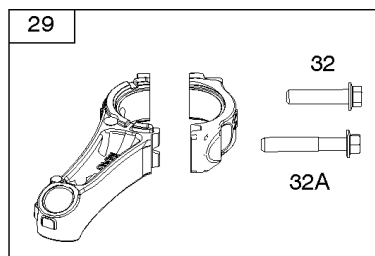

1319 WARNING LABEL

REQUIRED when replacing parts with warning labels affixed.

1319A WARNING LABEL

REQUIRED when replacing parts with warning labels affixed.

1058 OPERATOR'S MANUAL

1036 EMISSIONS LABEL

1330 REPAIR MANUAL

Not For Reproduction

Camshaft, Crankshaft, Cylinder, Operator's Manual, Piston/Rings/Connecting Rod,

REF NO	PART NO	QTY	DESCRIPTION
1	798947		CYLINDER ASSEMBLY
3	299819S		SEAL, Oil -(Magneto Side)
16	799337		CRANKSHAFT
24	222698S		KEY, Flywheel
25	590404		PISTON ASSEMBLY -(Standard)
25	590405		PISTON ASSEMBLY -(.020 Oversize)
26	590402		SET, Ring -(Standard)
26	590403		SET, Ring -(.020 Oversize)
27	691588		LOCK, Piston Pin
28	298909		PIN, Piston
29	796470		ROD, Connecting
32	691664		SCREW -(Connecting Rod)
32A	695759		SCREW -(Connecting Rod)
43	593913		SLINGER, Governor/Oil
46	694039		CAMSHAFT
404	690272		WASHER -(Governor Crank)
615	690340		RETAINER, Governor Shaft
616	798327		CRANK, Governor
718	690959		PIN, Locating
741	797521		GEAR, Timing
1036	-----		Label-Emissions -(Available From A Briggs & Stratton Authorized Dealer)
1058	-----		Operator's Manual
1263	697124		REED, Breather
1264	793453		SCREW -(Breather Reed)
1319	794467		LABEL, Warning
1319A	797669		LABEL, Warning
1330	-----		Pro Series Rep Manual
1375	796476		COVER, Breather Reed
1376	794451		SCREW -(Breather/Reed Cover)
1430	796477		GASKET, Breather/Reed