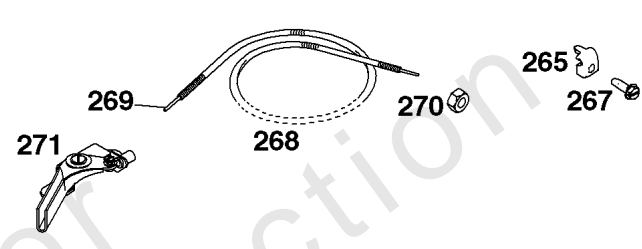

Controls, Governor Spring, Thermostat

REF NO	PART NO	QTY	DESCRIPTION
202	796657		LINK, Mechanical Governor
209	793604		SPRING, Governor
216A	798944		LINK, Choke
222	796482		BRACKET, Control -(Manual Friction, Remote, & Fixed Speed Control)
227	796487		LEVER, Governor Control
265	690798		CLAMP, Casing
267	691044		SCREW -(Casing Clamp)
268	691025		CASING, Control Wire -(Cut To Required Length)
269	691026		WIRE, Control -(Cut To Required Length)
270	691027		NUT -(Control Wire Casing)
271	691028		LEVER, Control
291A	798938		THERMOSTAT
505	793515		NUT -(Governor Control Lever)
562	793514		BOLT -(Governor Lever)
621	692310		SWITCH, Stop
883	793497		GASKET, Exhaust
883A	796677		GASKET, Exhaust