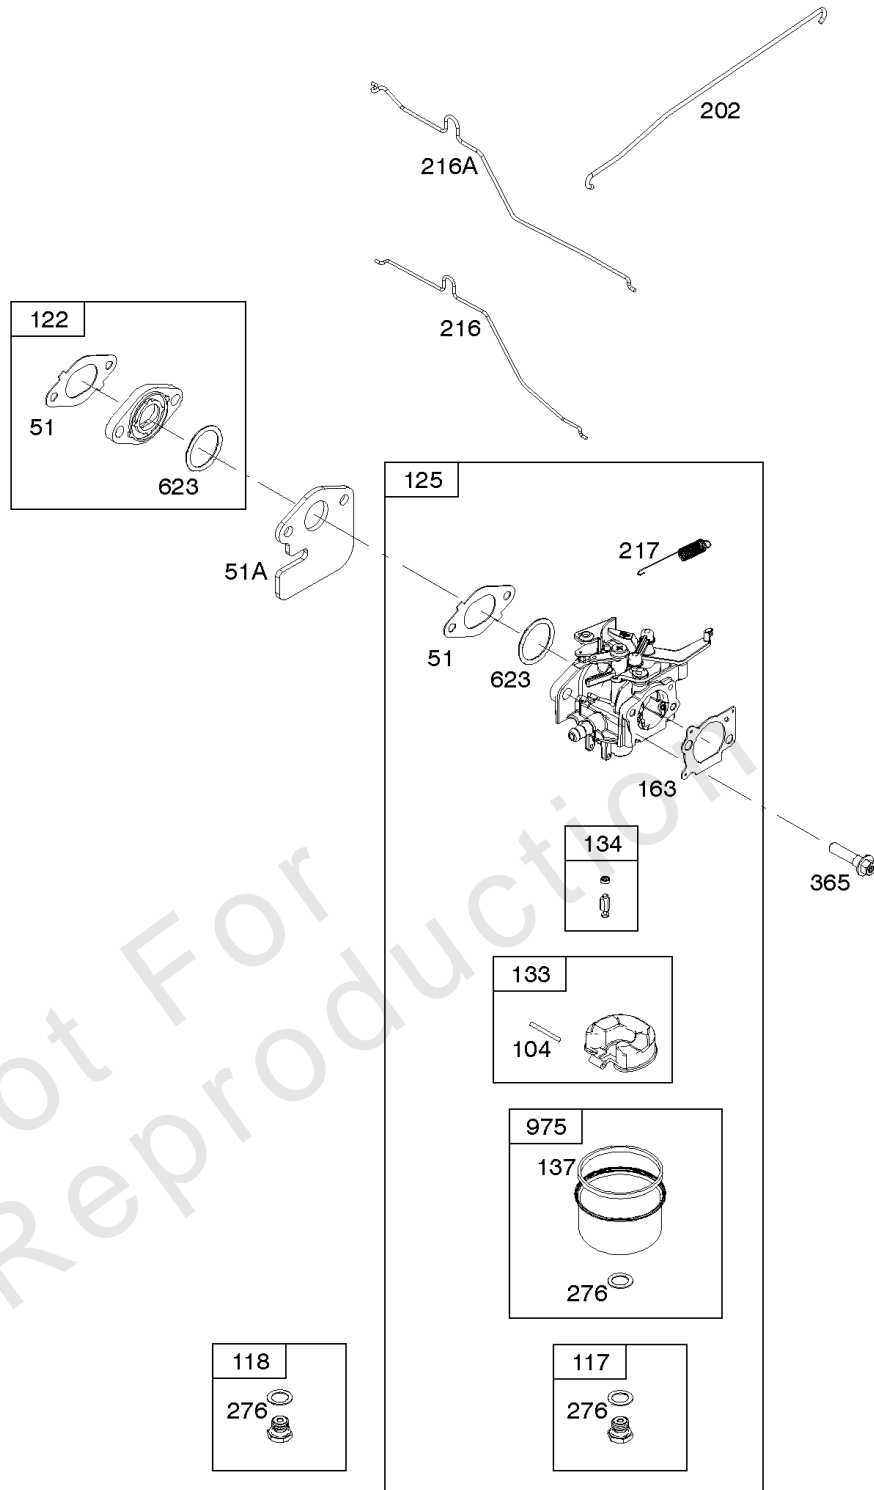

Not For
Reproduction

Air Cleaner

REF NO	PART NO	QTY	DESCRIPTION
11	796478		TUBE, Breather
163	691894		GASKET, Air Cleaner -(Air Cleaner)
347A	592694		SWITCH, Rocker
535	797301		FILTER, Air Cleaner Foam
536	799025		CLEANER, Air
564	690351		SCREW -(Control Cover)
564A	799026		SCREW -(Control Cover)
604	799024		COVER, Control
971A	798294		SCREW -(Air Cleaner Base to Carburetor/Throttle Body)

1319 WARNING LABEL

REQUIRED when replacing parts with warning labels affixed.

1319A WARNING LABEL

REQUIRED when replacing parts with warning labels affixed.

1058 OPERATOR'S MANUAL

1036 EMISSIONS LABEL

1330 REPAIR MANUAL

Not For Reproduction

Camshaft, Crankshaft, Cylinder, Operator's Manual, Piston/Rings/Connecting Rod,

REF NO	PART NO	QTY	DESCRIPTION
1	798947		CYLINDER ASSEMBLY
3	299819S		SEAL, Oil -(Magneto Side)
16	799337		CRANKSHAFT
24	222698S		KEY, Flywheel
25	590404		PISTON ASSEMBLY -(Standard)
25	590405		PISTON ASSEMBLY -(.020 Oversize)
26	590402		SET, Ring -(Standard)
26	590403		SET, Ring -(.020 Oversize)
27	691588		LOCK, Piston Pin
28	298909		PIN, Piston
29	796470		ROD, Connecting
32	691664		SCREW -(Connecting Rod)
32A	695759		SCREW -(Connecting Rod)
43	593913		SLINGER, Governor/Oil
46	694039		CAMSHAFT
404	690272		WASHER -(Governor Crank)
615	690340		RETAINER, Governor Shaft
616	798327		CRANK, Governor
718	690959		PIN, Locating
741	797521		GEAR, Timing
1036	-----		Label-Emissions -(Available From A Briggs & Stratton Authorized Dealer)
1058	-----		Operator's Manual
1263	697124		REED, Breather
1264	793453		SCREW -(Breather Reed)
1319	794467		LABEL, Warning
1319A	797669		LABEL, Warning
1330	-----		Pro Series Rep Manual
1375	796476		COVER, Breather Reed
1376	794451		SCREW -(Breather/Reed Cover)
1430	796477		GASKET, Breather/Reed