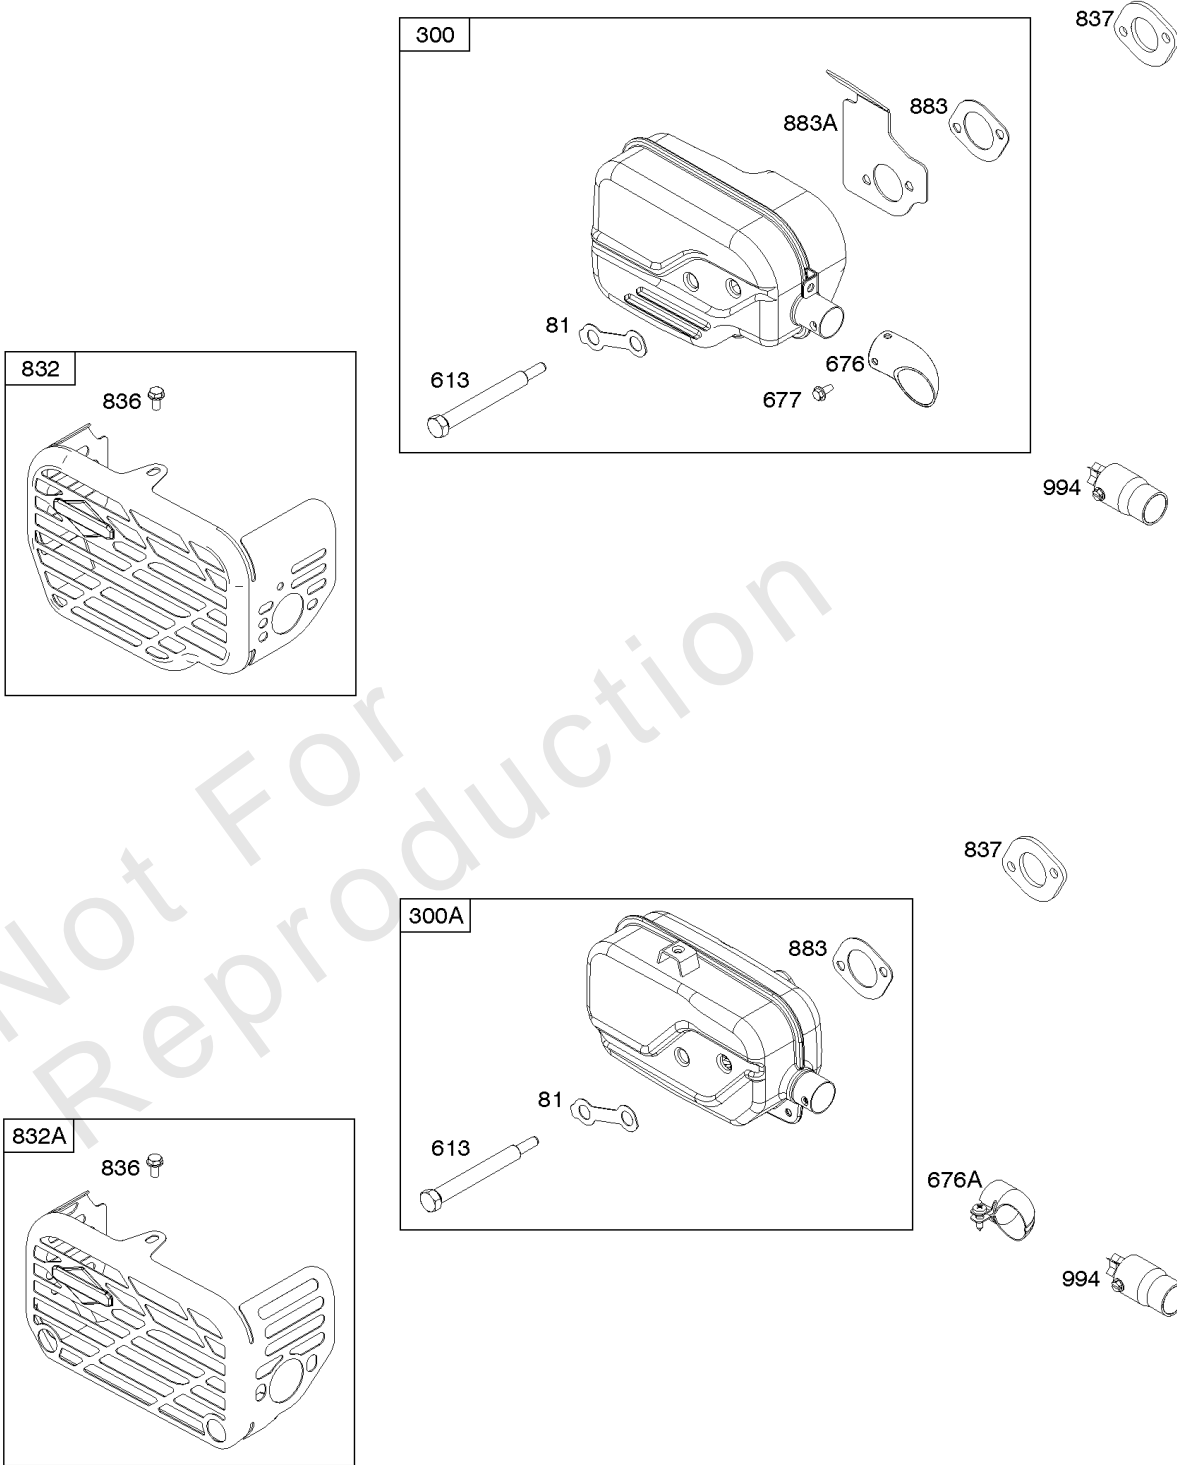

Exhaust System

REF NO	PART NO	QTY	DESCRIPTION
81	691740		LOCK, Muffler Screw
300A	798940		MUFFLER
613	796496		SCREW -(Muffler)
676	692010		DEFLECTOR, Muffler
676A	799187		DEFLECTOR, Muffler
677	690661		SCREW -(Muffler Deflector)
832A	593411		GUARD, Muffler
836	793500		SCREW -(Muffler Guard)
883	793497		GASKET, Exhaust
883A	796677		GASKET, Exhaust
994	690813		ARRESTOR, Spark

Not For Reproduction