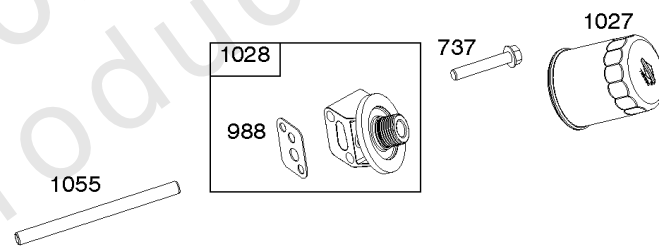

Fuel Supply, Lubrication

REF NO	PART NO	QTY	DESCRIPTION
187	791766		LINE, Fuel -(Cut To Required Length)
523	796503		DIPSTICK
524	692296		SEAL-DIPSTICK TUBE -(Dipstick Tube)
525	796502		TUBE, Dipstick
601	791850		CLAMP, Hose
670	793485		SPACER, Fuel Tank
842	691031		SEAL, O-Ring -(Dipstick Tube)
847	796501		DIPSTICK/TUBE ASSEMBLY
957A	692046		CAP, Fuel Tank -(Plastic)
972	590477		TANK, Fuel -(Plastic) (EVAP)
1059	793471		KIT, Screw/Washer

Not For Reproduction