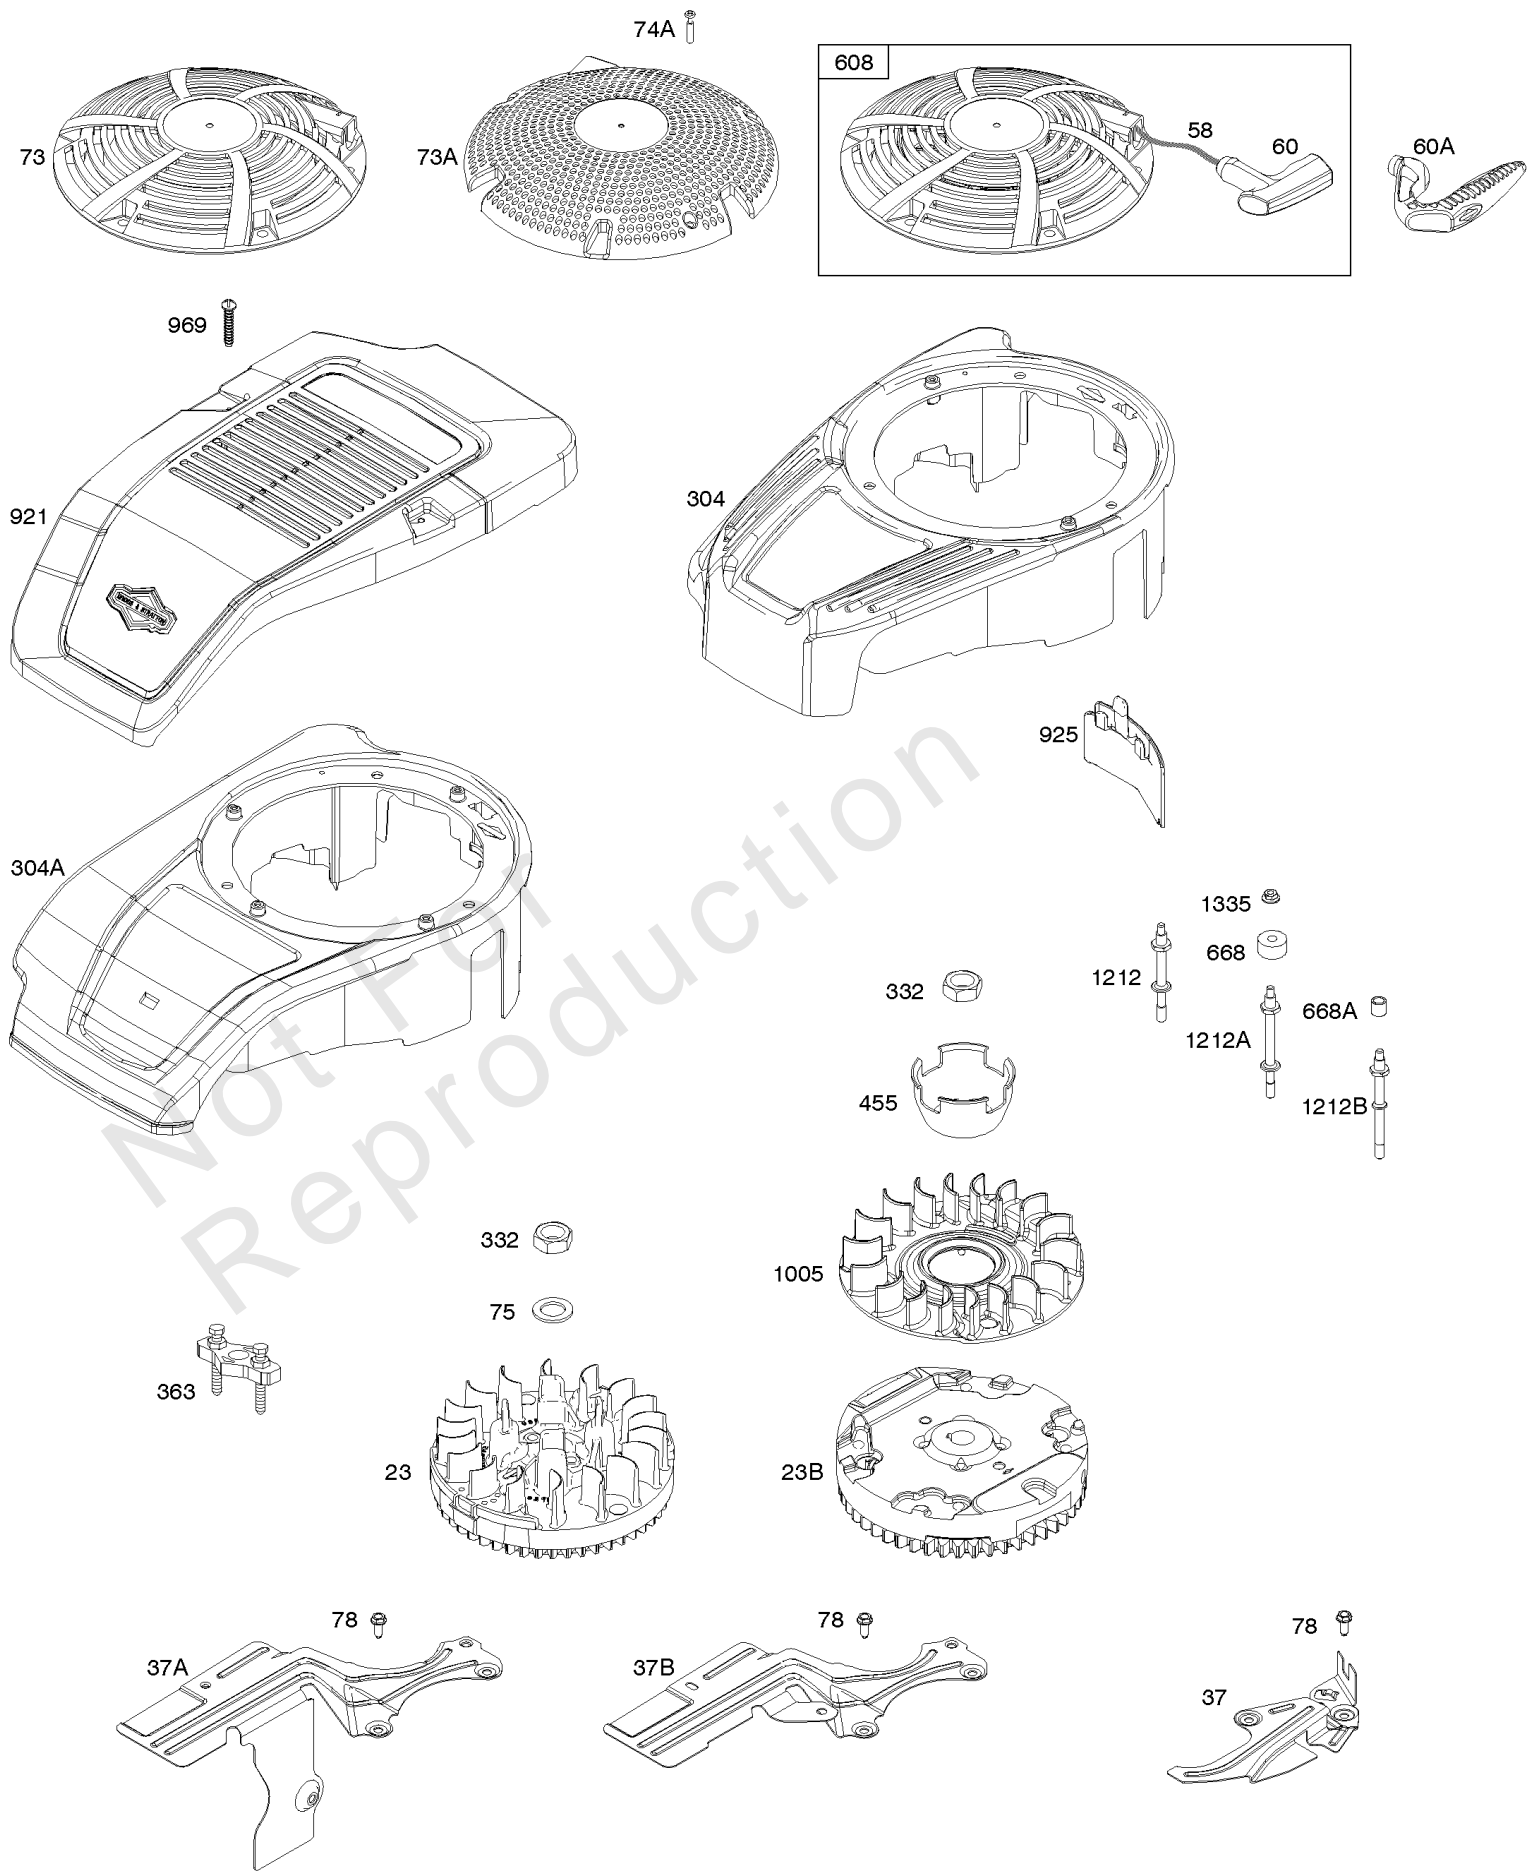

Blower Housing, Cover/Guards, Flywheel, Rewind Starter

Mfg. No: 12S902-0002-H1

Blower Housing, Cover/Guards, Flywheel, Rewind Starter

REF NO	PART NO	QTY	DESCRIPTION
23B	595288		FLYWHEEL -(Aluminum)
37	590921		GUARD, Flywheel
37B	799155		GUARD, Flywheel
58	697316		ROPE, Starter -(88-5/8)(Cut to Required Length)
60	281434S		GRIP, Starter Rope
60A	799716		GRIP, Starter Rope
74A	691138		SCREW -(Rotating Screen)
75	691736		WASHER -(Flywheel)
78	793480		SCREW -(Flywheel Guard)
304	796692		HOUSING, Blower -(Rewind Start)
304A	798333		HOUSING, Blower -(Electric Start)
332	690662		NUT -(Flywheel)
363	19069		PULLER, Flywheel
455	796615		CUP, Flywheel
608	796497		STARTER, Rewind
668	797373		SPACER
668A	797383		SPACER
925	796531		COVER, Linkage
1005	796614		FAN, Flywheel
1212	796537		STUD -(Blower Housing)
1212A	793479		STUD -(Blower Housing)
1212B	797002		STUD -(Blower Housing) (Used With Alternator Only)
1335	793481		NUT -(Blower Housing)