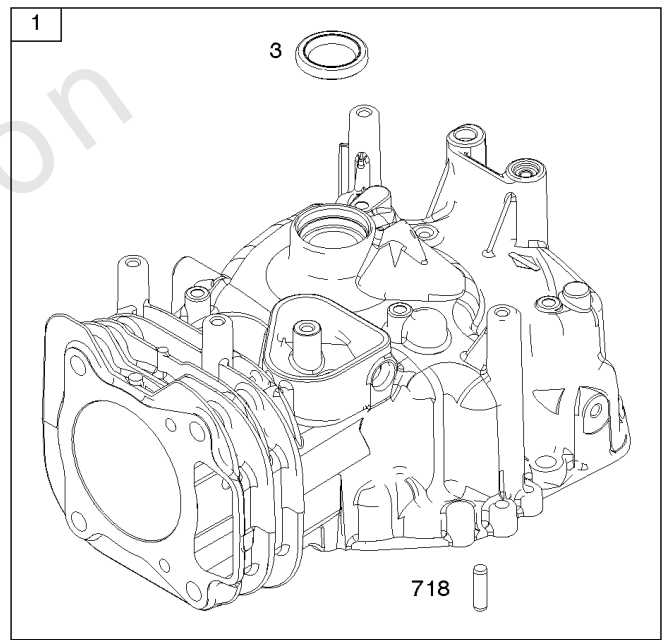

Not For Reproduction

Camshaft, Crankshaft, Cylinder, Operator's Manual, Piston/Rings/Connecting Rod,

REF NO	PART NO	QTY	DESCRIPTION
1	798947		CYLINDER ASSEMBLY
3	299819S		SEAL, Oil -(Magneto Side)
16	799337		CRANKSHAFT
24	222698S		KEY, Flywheel
25	590404		PISTON ASSEMBLY -(Standard)
25	590405		PISTON ASSEMBLY -(.020 Oversize)
26	590402		SET, Ring -(Standard)
26	590403		SET, Ring -(.020 Oversize)
27	691588		LOCK, Piston Pin
28	298909		PIN, Piston
29	796470		ROD, Connecting
32	691664		SCREW -(Connecting Rod)
32A	695759		SCREW -(Connecting Rod)
43	593913		SLINGER, Governor/Oil
46	694039		CAMSHAFT
404	690272		WASHER -(Governor Crank)
615	690340		RETAINER, Governor Shaft
616	798327		CRANK, Governor
718	690959		PIN, Locating
741	797521		GEAR, Timing
1036	-----		Label-Emissions -(Available From A Briggs & Stratton Authorized Dealer)
1058	-----		Operator's Manual
1263	697124		REED, Breather
1264	793453		SCREW -(Breather Reed)
1319	794467		LABEL, Warning
1319A	797669		LABEL, Warning
1330	-----		Pro Series Rep Manual
1375	796476		COVER, Breather Reed
1376	794451		SCREW -(Breather/Reed Cover)
1430	796477		GASKET, Breather/Reed