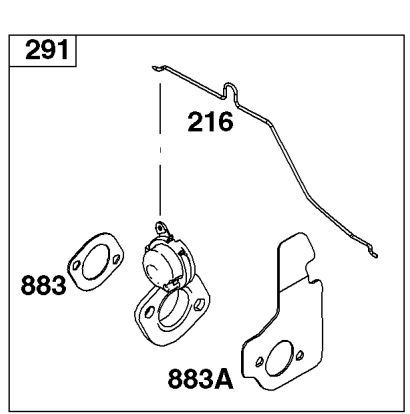

Not For Reproduction

Camshaft, Crankshaft, Cylinder, Operator's Manual, Piston/Rings/Connecting Rod,

REF NO	PART NO	QTY	DESCRIPTION
1	798947		CYLINDER ASSEMBLY
3	299819S		SEAL, Oil -(Magneto Side)
16	799337		CRANKSHAFT
24	222698S		KEY, Flywheel
25	590404		PISTON ASSEMBLY -(Standard)
25	590405		PISTON ASSEMBLY -(.020 Oversize)
26	590402		SET, Ring -(Standard)
26	590403		SET, Ring -(.020 Oversize)
27	691588		LOCK, Piston Pin
28	298909		PIN, Piston
29	796470		ROD, Connecting
32	691664		SCREW -(Connecting Rod)
32A	695759		SCREW -(Connecting Rod)
43	593913		SLINGER, Governor/Oil
46	694039		CAMSHAFT
404	690272		WASHER -(Governor Crank)
615	690340		RETAINER, Governor Shaft
616	798327		CRANK, Governor
718	690959		PIN, Locating
741	797521		GEAR, Timing
1036	-----		Label-Emissions -(Available From A Briggs & Stratton Authorized Dealer)
1058	-----		Operator's Manual
1263	697124		REED, Breather
1264	793453		SCREW -(Breather Reed)
1319	794467		LABEL, Warning
1319A	797669		LABEL, Warning
1330	-----		Pro Series Rep Manual
1375	796476		COVER, Breather Reed
1376	794451		SCREW -(Breather/Reed Cover)
1430	796477		GASKET, Breather/Reed

Controls, Governor Spring, Thermostat

REF NO	PART NO	QTY	DESCRIPTION
202	796657		LINK, Mechanical Governor
209	793604		SPRING, Governor
216A	798944		LINK, Choke
222	796482		BRACKET, Control -(Manual Friction, Remote, & Fixed Speed Control)
227	796487		LEVER, Governor Control
265	690798		CLAMP, Casing
267	691044		SCREW -(Casing Clamp)
268	691025		CASING, Control Wire -(Cut To Required Length)
269	691026		WIRE, Control -(Cut To Required Length)
270	691027		NUT -(Control Wire Casing)
271	691028		LEVER, Control
291A	798938		THERMOSTAT
505	793515		NUT -(Governor Control Lever)
562	793514		BOLT -(Governor Lever)
621	692310		SWITCH, Stop
883	793497		GASKET, Exhaust
883A	796677		GASKET, Exhaust