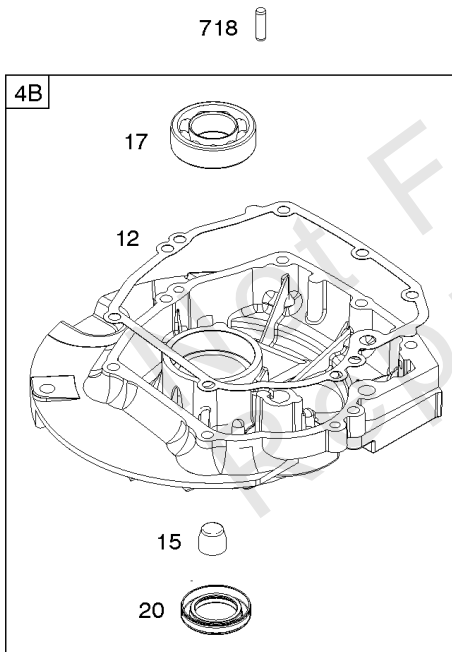

Fuel Supply, Lubrication

REF NO	PART NO	QTY	DESCRIPTION
187	791766		LINE, Fuel -(Cut To Required Length)
523	796503		DIPSTICK
524	692296		SEAL-DIPSTICK TUBE -(Dipstick Tube)
525	796502		TUBE, Dipstick
601	791850		CLAMP, Hose
670	793485		SPACER, Fuel Tank
842	691031		SEAL, O-Ring -(Dipstick Tube)
847	796501		DIPSTICK/TUBE ASSEMBLY
957A	692046		CAP, Fuel Tank -(Plastic)
972	590477		TANK, Fuel -(Plastic) (EVAP)
1059	793471		KIT, Screw/Washer

Not For Reproduction