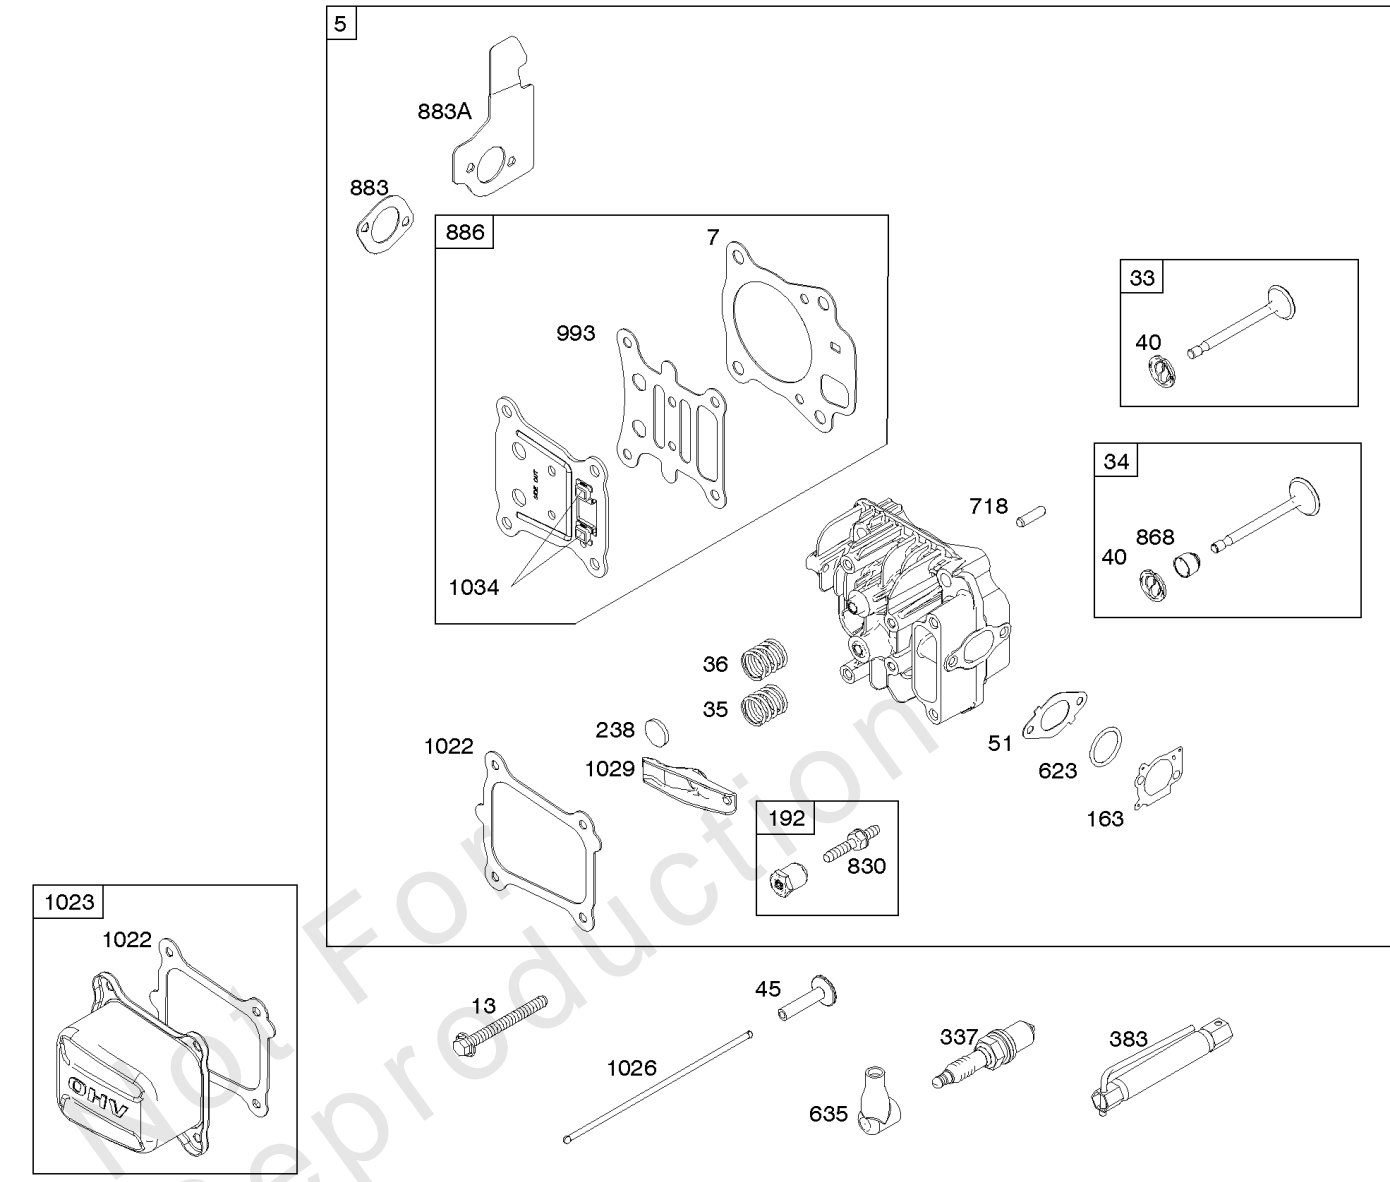

Cylinder Head, Gasket Set-Valves, Valves

REF NO	PART NO	QTY	DESCRIPTION
5	796471		HEAD, Cylinder
7	796475		GASKET, Cylinder Head
13	799277		SCREW -(Cylinder Head)
33	499642		VALVE, Exhaust
34	795443		VALVE, Intake
35	691304		SPRING, Valve -(Intake)
36	691304		SPRING, Valve -(Exhaust)
40	692194		RETAINER, Valve
45	690977		TAPPET, Valve
51	796596		GASKET, Intake
163	691894		GASKET, Air Cleaner -(Air Cleaner)
192	796631		ADJUSTER, Rocker Arm
238	691300		CAP, Valve
337	692720		PLUG, Spark
383	19576S		WRENCH, Spark Plug
623	793628		SEAL, O-Ring -(Carburetor Spacer)
718	690959		PIN, Locating
830	796472		STUD, Rocker Arm -(Rocker Arm)
868	795440		SEAL-VALVE
883	793497		GASKET, Exhaust
883A	796677		GASKET, Exhaust
886	799492		KIT, Cylinder Head/Plate Gasket
914	794451		SCREW -(Rocker Cover)
993	796473		GASKET, Cylinder Head Plate
1022	796480		GASKET, Rocker Cover
1023	796479		COVER, Rocker
1026	796481		ROD, Push
1029	691230		ARM, Rocker
1034	691343		GUIDE-PUSH ROD
1095	799496		GASKET SET, Valve