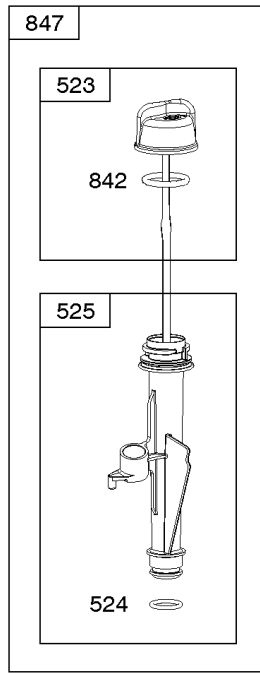

Fuel Supply, Lubrication

REF NO	PART NO	QTY	DESCRIPTION
187	791766		LINE, Fuel -(Cut To Required Length)
523	796503		DIPSTICK
524	692296		SEAL-DIPSTICK TUBE -(Dipstick Tube)
525	796502		TUBE, Dipstick
601	791850		CLAMP, Hose
670	793485		SPACER, Fuel Tank
842	691031		SEAL, O-Ring -(Dipstick Tube)
847	796501		DIPSTICK/TUBE ASSEMBLY
957A	692046		CAP, Fuel Tank -(Plastic)
972	590477		TANK, Fuel -(Plastic) (EVAP)
1059	793471		KIT, Screw/Washer

Not For Reproduction