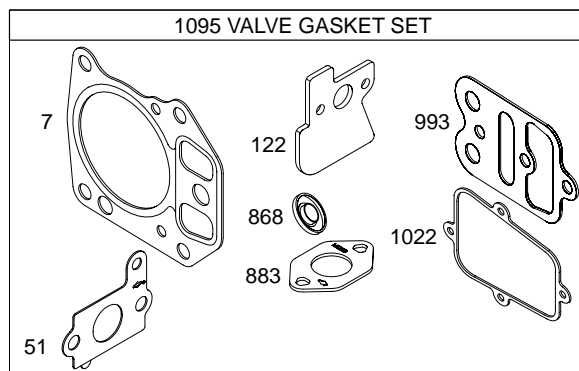

Illustrated Parts List

Model Series

12H600

TYPE NUMBERS
0005 through 0342.

TABLE OF CONTENTS

Air Cleaner	6
Blower Housing/Shrouds	7
Camshaft	2
Carburetor	4
Controls	5
Crankshaft	2
Cylinder	2
Cylinder Head	3
Engine Sump	2
Exhaust System	6
Flywheel	7
Flywheel Brake	5
Fuel Supply	4
Governor Spring	5
Ignition	5
Lubrication	2
Piston Group	2
Rewind Starter	7

12H600

Illustrations cover a range of engines. Parts shown without corresponding text may not be used on your specific engine.
5686-2 Assemblies include all parts shown in frames. 10/11/2004

914

Illustrations cover a range of engines. Parts shown without corresponding text may not be used on your specific engine.
5686-3 Assemblies include all parts shown in frames. **10/11/2004**