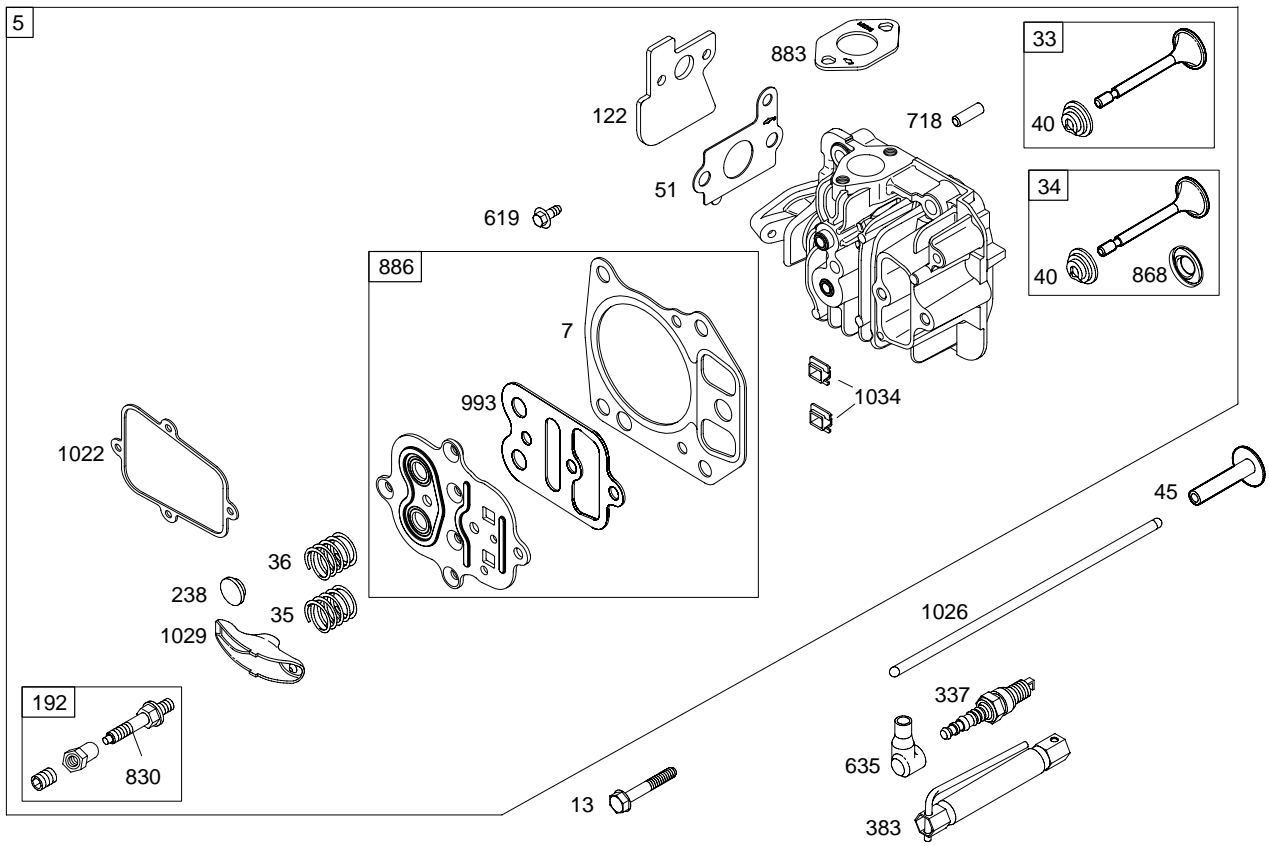

914

Illustrations cover a range of engines. Parts shown without corresponding text may not be used on your specific engine.
5686-3 Assemblies include all parts shown in frames. **10/11/2004**