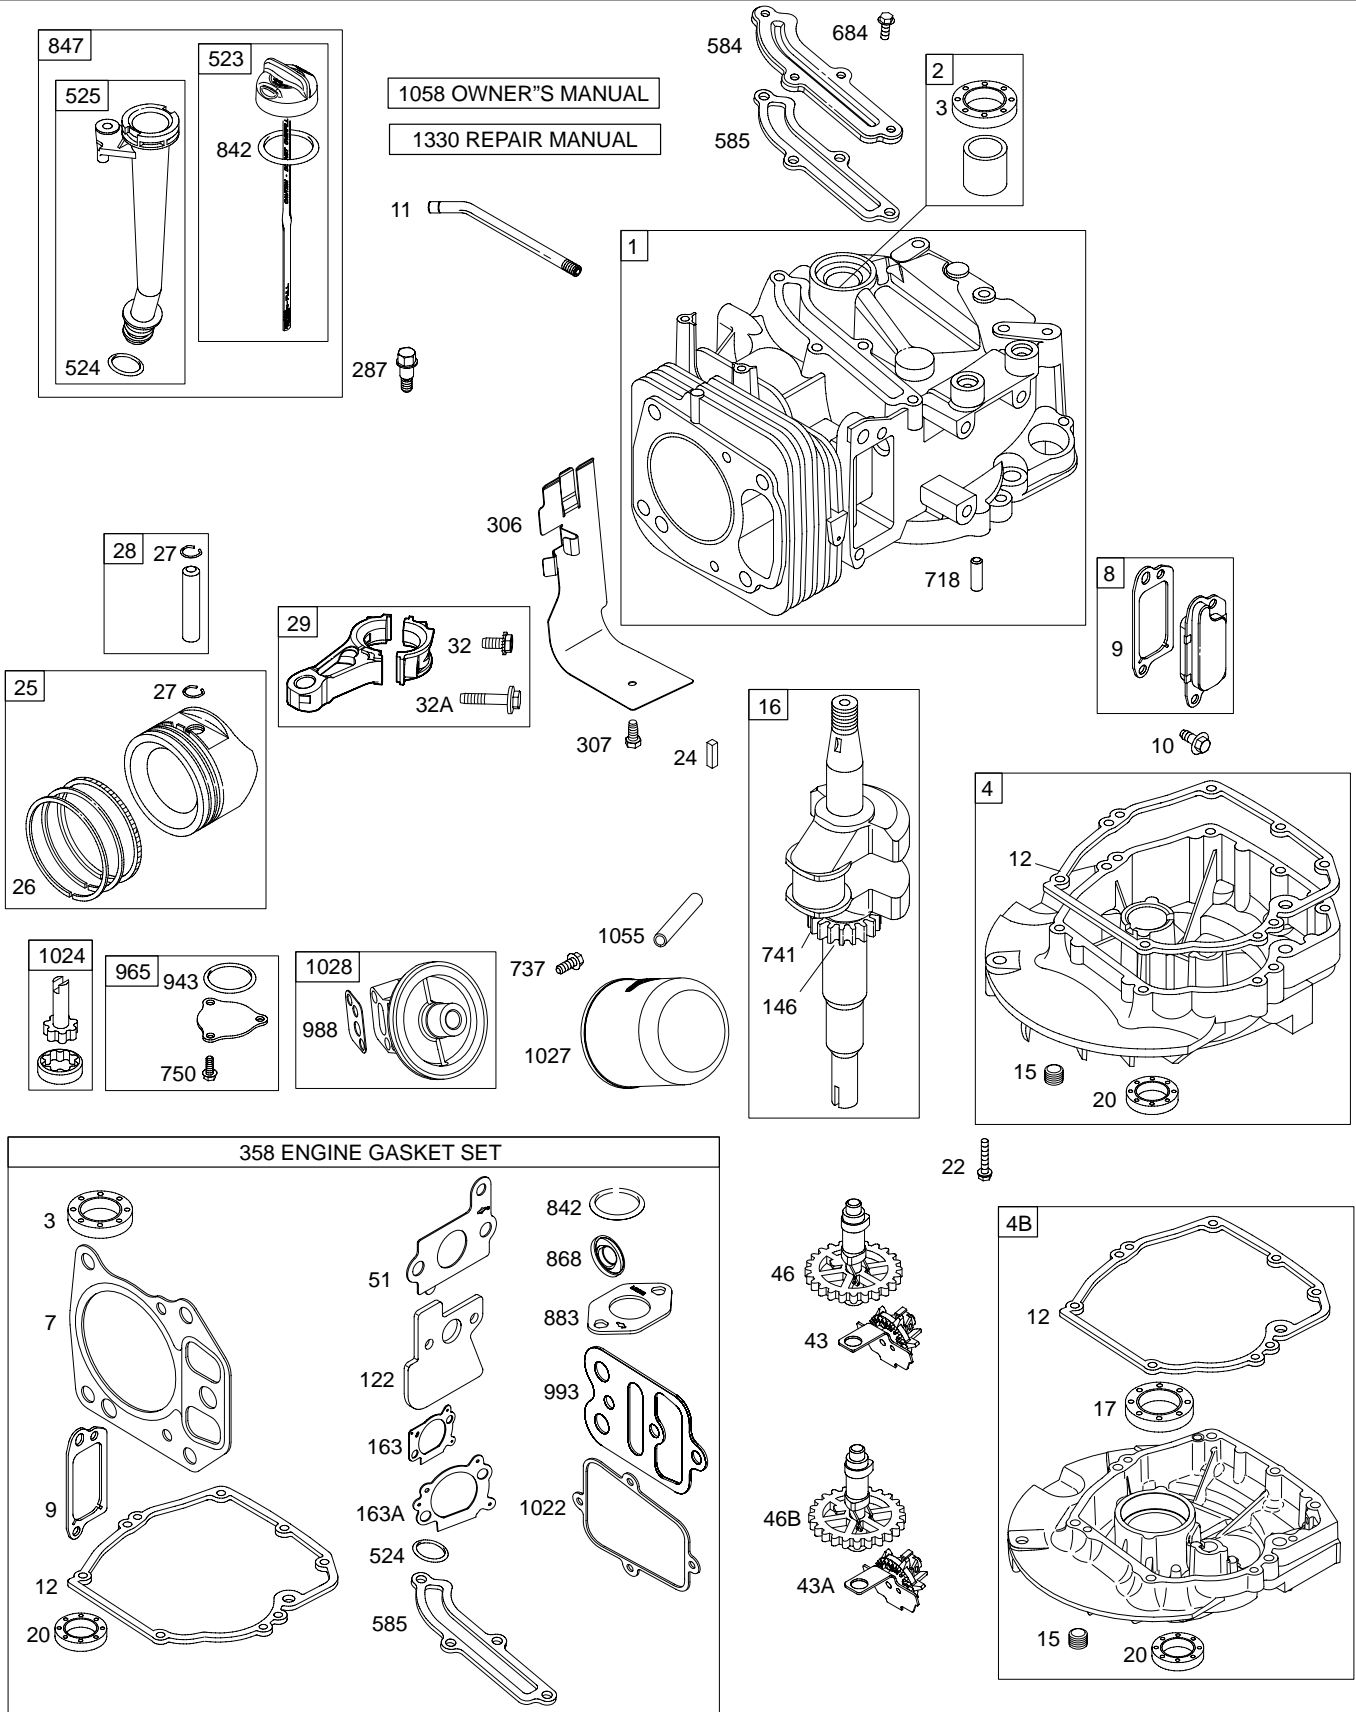

12H600

Illustrations cover a range of engines. Parts shown without corresponding text may not be used on your specific engine.
5686-2 Assemblies include all parts shown in frames. 10/11/2004