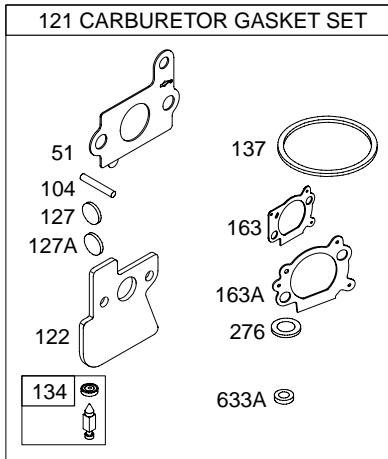

Illustrated Parts List

Model Series

12H600

TYPE NUMBERS
0005 through 0342.

TABLE OF CONTENTS

Air Cleaner	6
Blower Housing/Shrouds	7
Camshaft	2
Carburetor	4
Controls	5
Crankshaft	2
Cylinder	2
Cylinder Head	3
Engine Sump	2
Exhaust System	6
Flywheel	7
Flywheel Brake	5
Fuel Supply	4
Governor Spring	5
Ignition	5
Lubrication	2
Piston Group	2
Rewind Starter	7

12H600

Illustrations cover a range of engines. Parts shown without corresponding text may not be used on your specific engine.
5686-2 Assemblies include all parts shown in frames. 10/11/2004

914

Illustrations cover a range of engines. Parts shown without corresponding text may not be used on your specific engine.
5686-3 Assemblies include all parts shown in frames. **10/11/2004**

Illustrations cover a range of engines. Parts shown without corresponding text may not be used on your specific engine.
5686-5 Assemblies include all parts shown in frames. **10/11/2004**

12H600

Illustrations cover a range of engines. Parts shown without corresponding text may not be used on your specific engine.