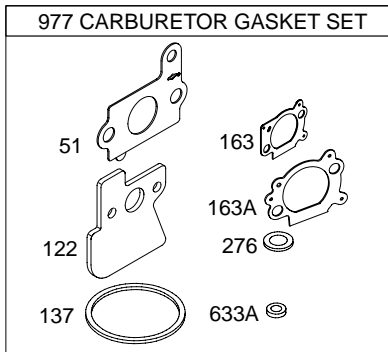

Illustrated Parts List

Model Series

12H600

TYPE NUMBERS
0005 through 0342.

TABLE OF CONTENTS

Air Cleaner	6
Blower Housing/Shrouds	7
Camshaft	2
Carburetor	4
Controls	5
Crankshaft	2
Cylinder	2
Cylinder Head	3
Engine Sump	2
Exhaust System	6
Flywheel	7
Flywheel Brake	5
Fuel Supply	4
Governor Spring	5
Ignition	5
Lubrication	2
Piston Group	2
Rewind Starter	7

12H600

Illustrations cover a range of engines. Parts shown without corresponding text may not be used on your specific engine.
5686-2 Assemblies include all parts shown in frames. 10/11/2004

914

Illustrations cover a range of engines. Parts shown without corresponding text may not be used on your specific engine.
5686-3 Assemblies include all parts shown in frames. **10/11/2004**

Illustrations cover a range of engines. Parts shown without corresponding text may not be used on your specific engine.
5686-5 Assemblies include all parts shown in frames. **10/11/2004**

12H600

Illustrations cover a range of engines. Parts shown without corresponding text may not be used on your specific engine.

1036 Emission Label

Illustrations cover a range of engines. Parts shown without corresponding text may not be used on your specific engine.
 5686-7 Assemblies include all parts shown in frames. 10/11/2004