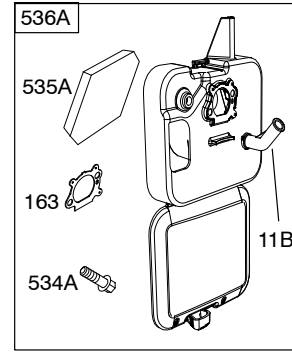

Illustrated Parts List

Model Series

126T00

TYPE NUMBERS
0004 through 7932.

TABLE OF CONTENTS

Air Cleaner	4
Blower Housing	7
Blower Housing/Shrouds	6
Camshaft	2
Carburetor	3
Controls	5
Crankshaft	2
Cylinder	2
Electric Starter	7
Electrical	5
Engine Sump	2
Exhaust System	4
Flywheel	7
Flywheel Brake	5
Fuel Supply	3
Governor Spring	5
Ignition	5
Kits/Gaskets	2 & 3
Lubrication	2
Piston Group	2
Rewind Starter	7
Valves	2

1319 WARNING LABEL

REQUIRED when replacing parts with warning labels affixed.

1058 OPERATOR'S MANUAL

1330 REPAIR MANUAL

1019 LABEL KIT

Illustrations cover a range of engines. Parts shown without corresponding text may not be used on your specific engine.
 3728-2 Assemblies include all parts shown in frames. 11/02/2011

Illustrations cover a range of engines. Parts shown without corresponding text may not be used on your specific engine. Assemblies include all parts shown in frames.

REF. NO.	PART NO.	DESCRIPTION	REF. NO.	PART NO.	DESCRIPTION	REF. NO.	PART NO.	DESCRIPTION
127	●694468	Plug-Welch	133	398187	Float-Carburetor	187	791766	Line-Fuel
130	696564	Valve-Throttle	134	●398188	Kit-Needle/Seat			(Cut to Required Length)
		----- Note -----	137	●796610	Gasket-Float Bowl	187A	791873	Line-Fuel
		799466 Valve-Choke			(1/8" Thick)			(Molded)
		Used on Type No(s).			----- Note -----	188	693399	Screw
		3198, 3279, 3280,			693981 Gasket-Float			(Control Bracket)
		3281, 6198, 6280,			Bowl	190	690940	Screw
		6281, 6679, 6683,			(1/16" Thick)			(Fuel Tank)
		6706.	146	690979	Key-Timing	202	691829	Link-Mechanical
130A	691203	Valve-Throttle	163	●272653	Gasket-Air Cleaner			Governor