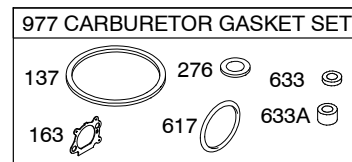

1319 WARNING LABEL

REQUIRED when replacing parts with warning labels affixed.

1058 OPERATOR'S MANUAL

1330 REPAIR MANUAL

1019 LABEL KIT

Illustrations cover a range of engines. Parts shown without corresponding text may not be used on your specific engine.
 3728-2 Assemblies include all parts shown in frames. 11/02/2011

Illustrations cover a range of engines. Parts shown without corresponding text may not be used on your specific engine.
3728-4 Assemblies include all parts shown in frames. **11/02/2011**

843 843A 188

271 268 269 270 267 265 265A 265B