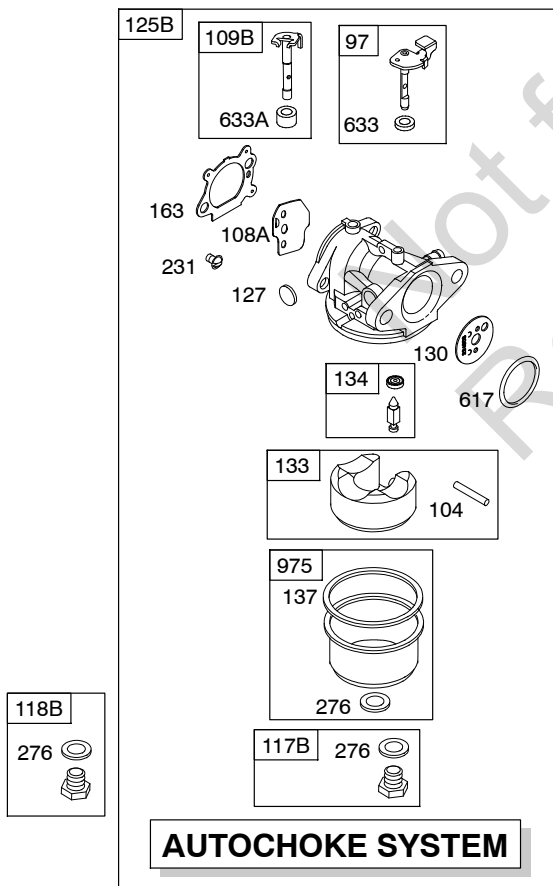

Illustrated Parts List

Model Series

126T00

TYPE NUMBERS
0004 through 7932.

TABLE OF CONTENTS

Air Cleaner	4
Blower Housing	7
Blower Housing/Shrouds	6
Camshaft	2
Carburetor	3
Controls	5
Crankshaft	2
Cylinder	2
Electric Starter	7
Electrical	5
Engine Sump	2
Exhaust System	4
Flywheel	7
Flywheel Brake	5
Fuel Supply	3
Governor Spring	5
Ignition	5
Kits/Gaskets	2 & 3
Lubrication	2
Piston Group	2
Rewind Starter	7
Valves	2

1319 WARNING LABEL

REQUIRED when replacing parts with warning labels affixed.

1058 OPERATOR'S MANUAL

1330 REPAIR MANUAL

1019 LABEL KIT

Illustrations cover a range of engines. Parts shown without corresponding text may not be used on your specific engine.
 3728-2 Assemblies include all parts shown in frames. 11/02/2011

Illustrations cover a range of engines. Parts shown without corresponding text may not be used on your specific engine.
3728-4 Assemblies include all parts shown in frames. **11/02/2011**

843 843A 188

271 268 269 270 267 265 265A 265B

Illustrations cover a range of engines. Parts shown without corresponding text may not be used on your specific engine. Assemblies include all parts shown in frames.

REF. NO.	PART NO.	DESCRIPTION	REF. NO.	PART NO.	DESCRIPTION	REF. NO.	PART NO.	DESCRIPTION
127	●694468	Plug-Welch	133	398187	Float-Carburetor	187	791766	Line-Fuel
130	696564	Valve-Throttle	134	●398188	Kit-Needle/Seat			(Cut to Required Length)
		----- Note -----	137	●796610	Gasket-Float Bowl	187A	791873	Line-Fuel
		799466 Valve-Choke			(1/8" Thick)			(Molded)
		Used on Type No(s).			----- Note -----	188	693399	Screw
		3198, 3279, 3280,			693981 Gasket-Float			(Control Bracket)
		3281, 6198, 6280,			Bowl	190	690940	Screw
		6281, 6679, 6683,			(1/16" Thick)			(Fuel Tank)
		6706.	146	690979	Key-Timing	202	691829	Link-Mechanical
130A	691203	Valve-Throttle	163	●272653	Gasket-Air Cleaner			Governor