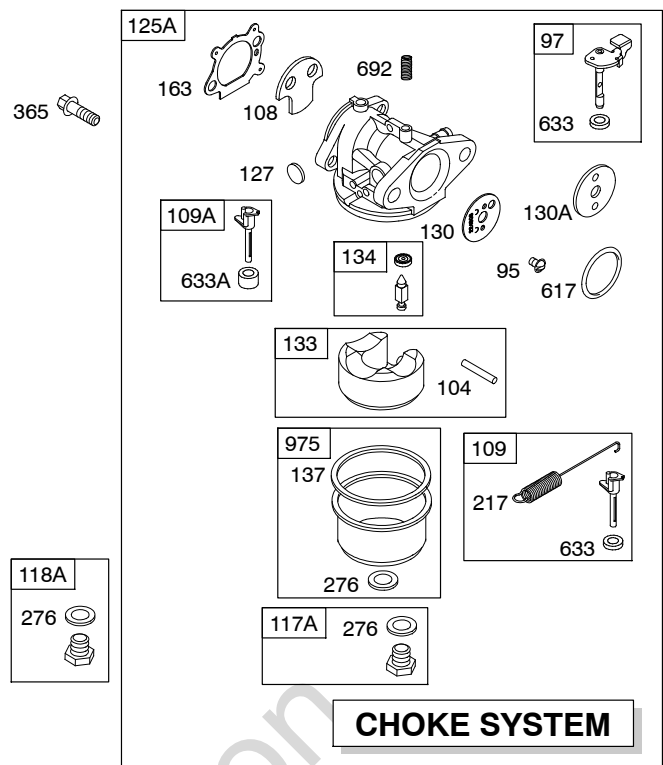

Illustrated Parts List

Model Series

126T00

TYPE NUMBERS
0004 through 7932.

TABLE OF CONTENTS

Air Cleaner	4
Blower Housing	7
Blower Housing/Shrouds	6
Camshaft	2
Carburetor	3
Controls	5
Crankshaft	2
Cylinder	2
Electric Starter	7
Electrical	5
Engine Sump	2
Exhaust System	4
Flywheel	7
Flywheel Brake	5
Fuel Supply	3
Governor Spring	5
Ignition	5
Kits/Gaskets	2 & 3
Lubrication	2
Piston Group	2
Rewind Starter	7
Valves	2

1319 WARNING LABEL

REQUIRED when replacing parts with warning labels affixed.

1058 OPERATOR'S MANUAL

1330 REPAIR MANUAL

1019 LABEL KIT

Illustrations cover a range of engines. Parts shown without corresponding text may not be used on your specific engine.
 3728-2 Assemblies include all parts shown in frames. 11/02/2011

Illustrations cover a range of engines. Parts shown without corresponding text may not be used on your specific engine.
3728-4 Assemblies include all parts shown in frames. **11/02/2011**

843 843A 188

271 268 269 270 267 265 265A 265B

Illustrations cover a range of engines. Parts shown without corresponding text may not be used on your specific engine. Assemblies include all parts shown in frames.

REF. NO.	PART NO.	DESCRIPTION	REF. NO.	PART NO.	DESCRIPTION	REF. NO.	PART NO.	DESCRIPTION
127	●694468	Plug-Welch	133	398187	Float-Carburetor	187	791766	Line-Fuel
130	696564	Valve-Throttle	134	●398188	Kit-Needle/Seat			(Cut to Required Length)
		----- Note -----	137	●796610	Gasket-Float Bowl	187A	791873	Line-Fuel
		799466 Valve-Choke			(1/8" Thick)			(Molded)
		Used on Type No(s).			----- Note -----	188	693399	Screw
		3198, 3279, 3280,			693981 Gasket-Float			(Control Bracket)
		3281, 6198, 6280,			Bowl	190	690940	Screw
		6281, 6679, 6683,			(1/16" Thick)			(Fuel Tank)
		6706.	146	690979	Key-Timing	202	691829	Link-Mechanical
130A	691203	Valve-Throttle	163	●272653	Gasket-Air Cleaner			Governor