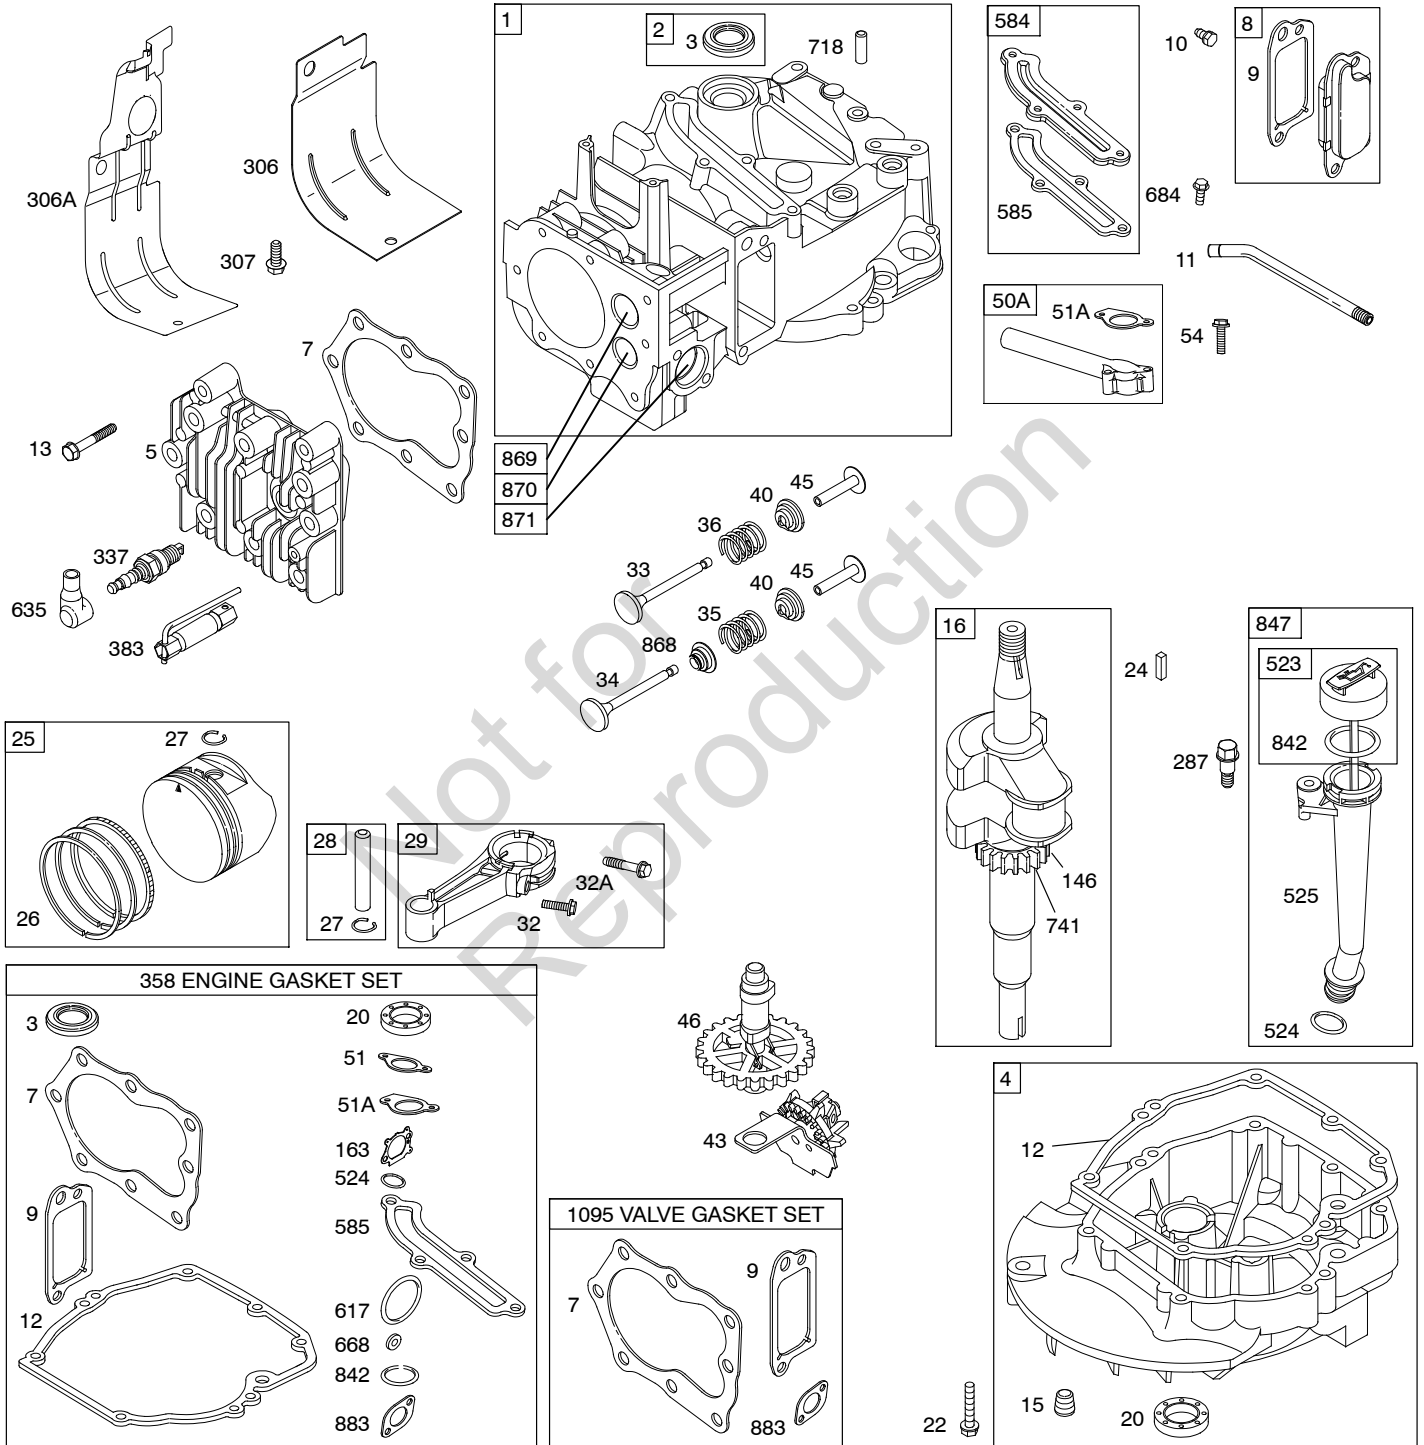

Illustrated Parts List

Model Series

126T00

TYPE NUMBERS
0004 through 7932.

TABLE OF CONTENTS

Air Cleaner	4
Blower Housing	7
Blower Housing/Shrouds	6
Camshaft	2
Carburetor	3
Controls	5
Crankshaft	2
Cylinder	2
Electric Starter	7
Electrical	5
Engine Sump	2
Exhaust System	4
Flywheel	7
Flywheel Brake	5
Fuel Supply	3
Governor Spring	5
Ignition	5
Kits/Gaskets	2 & 3
Lubrication	2
Piston Group	2
Rewind Starter	7
Valves	2

1319 WARNING LABEL

REQUIRED when replacing parts with warning labels affixed.

1058 OPERATOR'S MANUAL

1330 REPAIR MANUAL

1019 LABEL KIT

Illustrations cover a range of engines. Parts shown without corresponding text may not be used on your specific engine.
 3728-2 Assemblies include all parts shown in frames. 11/02/2011