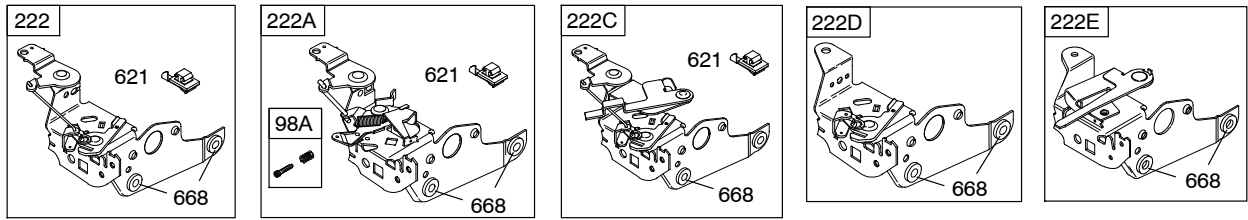

843 843A 188

271 268 269 270 267 265 265A 265B

209A 209B 202

615 404 616