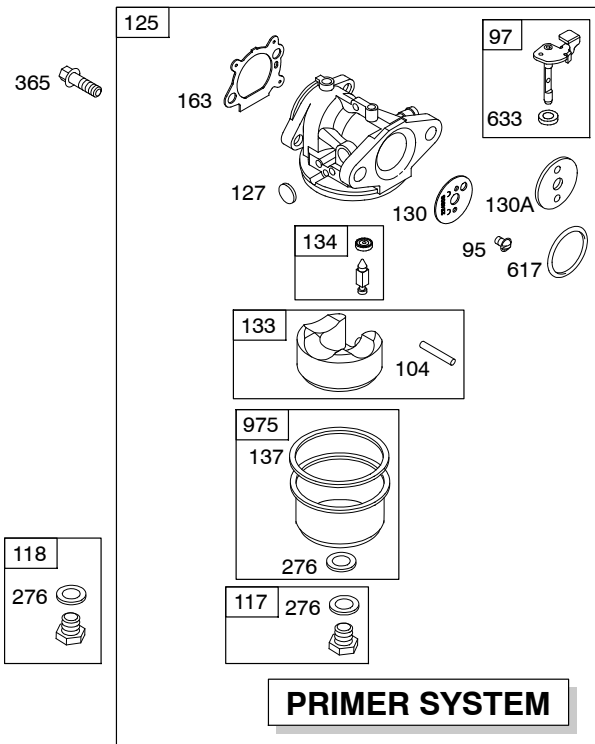

Illustrated Parts List

Model Series

126T00

TYPE NUMBERS
0004 through 7932.

TABLE OF CONTENTS

Air Cleaner	4
Blower Housing	7
Blower Housing/Shrouds	6
Camshaft	2
Carburetor	3
Controls	5
Crankshaft	2
Cylinder	2
Electric Starter	7
Electrical	5
Engine Sump	2
Exhaust System	4
Flywheel	7
Flywheel Brake	5
Fuel Supply	3
Governor Spring	5
Ignition	5
Kits/Gaskets	2 & 3
Lubrication	2
Piston Group	2
Rewind Starter	7
Valves	2

1319 WARNING LABEL

REQUIRED when replacing parts with warning labels affixed.

1058 OPERATOR'S MANUAL

1330 REPAIR MANUAL

1019 LABEL KIT

Illustrations cover a range of engines. Parts shown without corresponding text may not be used on your specific engine.
 3728-2 Assemblies include all parts shown in frames. 11/02/2011

Illustrations cover a range of engines. Parts shown without corresponding text may not be used on your specific engine. Assemblies include all parts shown in frames.

REF. NO.	PART NO.	DESCRIPTION	REF. NO.	PART NO.	DESCRIPTION	REF. NO.	PART NO.	DESCRIPTION
127	●694468	Plug-Welch	133	398187	Float-Carburetor	187	791766	Line-Fuel
130	696564	Valve-Throttle	134	●398188	Kit-Needle/Seat			(Cut to Required Length)
		----- Note -----	137	●796610	Gasket-Float Bowl	187A	791873	Line-Fuel
		799466 Valve-Choke			(1/8" Thick)			(Molded)
		Used on Type No(s).			----- Note -----	188	693399	Screw
		3198, 3279, 3280,			693981 Gasket-Float			(Control Bracket)
		3281, 6198, 6280,			Bowl	190	690940	Screw
		6281, 6679, 6683,			(1/16" Thick)			(Fuel Tank)
		6706.	146	690979	Key-Timing	202	691829	Link-Mechanical
130A	691203	Valve-Throttle	163	●272653	Gasket-Air Cleaner			Governor