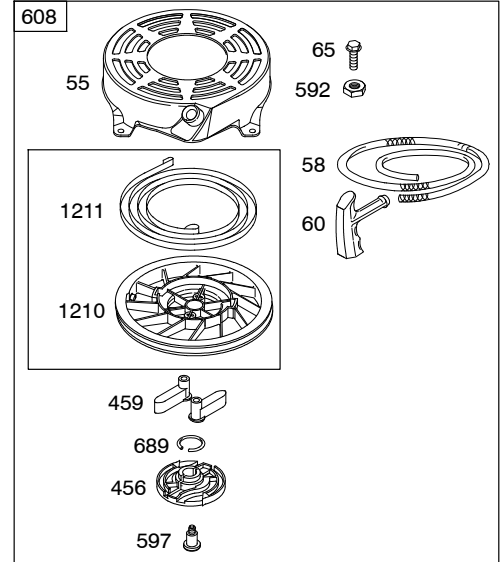

1036 EMISSIONS LABEL

126T00

REF. NO.	PART NO.	DESCRIPTION	REF. NO.	PART NO.	DESCRIPTION	REF. NO.	PART NO.	DESCRIPTION
1	590401	Cylinder Assembly (Used After Code Date 11063000). ----- Note ----- 697322 Cylinder Assembly (Used Before Code Date 11070100).	7	★~~799875~~	Gasket-Cylinder Head (Used After Code Date 11063000). ----- Note ----- 692249 Gasket-Cylinder Head (Used Before Code Date 11070100).	10	691125	Screw (Breather Assembly)
2	399269	Kit-Bushing/Seal (Magneto Side)	8	590395	Breather Assembly (Used After Code Date 11063000). ----- Note ----- 695250 Beather-Assembly (Used Before Code Date 11070100).	11	691781	Tube-Breather
3	★299819S	Seal-Oil (Magneto Side)	9	★~~699472~~	Gasket-Breather (Used After Code Date 11063000). ----- Note ----- 699833 Gasket-Beather (Used Before Code Date 11070100).	11B	691923	Tube-Breather
4	493279	Sump-Engine ----- Note ----- 498983 Sump-Engine Used on Type No(s). 0006, 0007, 0122, 0394.				12	★692232	Gasket-Crankcase Screw (Cylinder Head)
5	590411	Head-Cylinder (Used After Code Date 11063000). ----- Note ----- 691160 Head-Cylinder (Used Before Code Date 11070100).				13	590422	Screw (Used After Code Date 11063000). ----- Note ----- 690912 Screw (Cylinder Head) (Used Before Code Date 11070100).
						15	691680	Plug-Oil Drain (Square Socket)

Not for
Reproduction