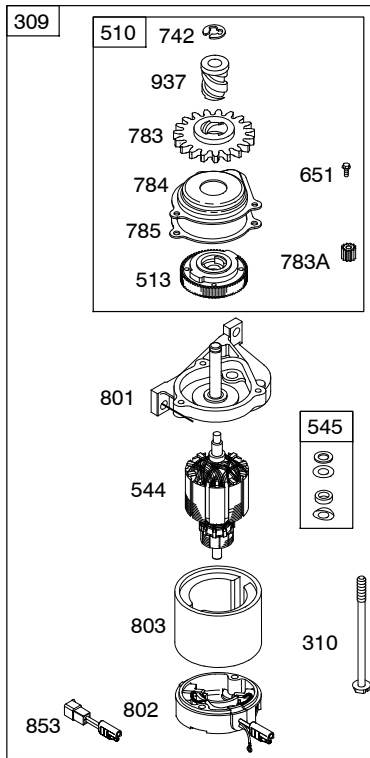

1036 EMISSIONS LABEL

126T00

REF. NO.	PART NO.	DESCRIPTION	REF. NO.	PART NO.	DESCRIPTION	REF. NO.	PART NO.	DESCRIPTION
1	590401	Cylinder Assembly (Used After Code Date 11063000). ----- Note ----- 697322 Cylinder Assembly (Used Before Code Date 11070100).	7	★~~799875~~	Gasket-Cylinder Head (Used After Code Date 11063000). ----- Note ----- 692249 Gasket-Cylinder Head (Used Before Code Date 11070100).	10	691125	Screw (Breather Assembly)
2	399269	Kit-Bushing/Seal (Magneto Side)	8	590395	Breather Assembly (Used After Code Date 11063000). ----- Note ----- 695250 Beather-Assembly (Used Before Code Date 11070100).	11	691781	Tube-Breather
3	★299819S	Seal-Oil (Magneto Side)	9	★~~699472~~	Gasket-Breather (Used After Code Date 11063000). ----- Note ----- 699833 Gasket-Beather (Used Before Code Date 11070100).	11B	691923	Tube-Breather
4	493279	Sump-Engine ----- Note ----- 498983 Sump-Engine Used on Type No(s). 0006, 0007, 0122, 0394.				12	★692232	Gasket-Crankcase Screw (Cylinder Head)
5	590411	Head-Cylinder (Used After Code Date 11063000). ----- Note ----- 691160 Head-Cylinder (Used Before Code Date 11070100).				13	590422	Screw (Used After Code Date 11063000). ----- Note ----- 690912 Screw (Cylinder Head) (Used Before Code Date 11070100).
						15	691680	Plug-Oil Drain (Square Socket)

Not for
Reproduction