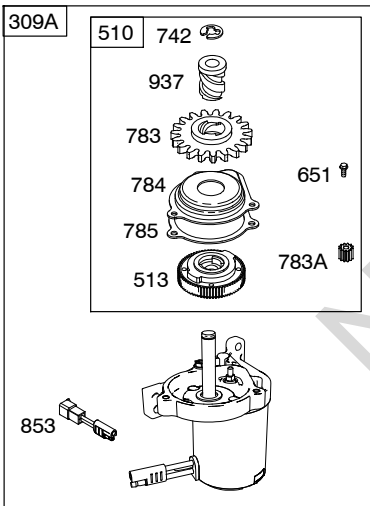

Illustrated Parts List

Model Series

126T00

TYPE NUMBERS
0004 through 7932.

TABLE OF CONTENTS

Air Cleaner	4
Blower Housing	7
Blower Housing/Shrouds	6
Camshaft	2
Carburetor	3
Controls	5
Crankshaft	2
Cylinder	2
Electric Starter	7
Electrical	5
Engine Sump	2
Exhaust System	4
Flywheel	7
Flywheel Brake	5
Fuel Supply	3
Governor Spring	5
Ignition	5
Kits/Gaskets	2 & 3
Lubrication	2
Piston Group	2
Rewind Starter	7
Valves	2

Illustrations cover a range of engines. Parts shown without corresponding text may not be used on your specific engine.
 3728-5 Assemblies include all parts shown in frames. 11/02/2011

126T00

Illustrations cover a range of engines. Parts shown without corresponding text may not be used on your specific engine.
3728-6 Assemblies include all parts shown in frames. 11/02/2011

Illustrations cover a range of engines. Parts shown without corresponding text may not be used on your specific engine. Assemblies include all parts shown in frames.

REF. NO.	PART NO.	DESCRIPTION	REF. NO.	PART NO.	DESCRIPTION	REF. NO.	PART NO.	DESCRIPTION
127	●694468	Plug-Welch	133	398187	Float-Carburetor	187	791766	Line-Fuel
130	696564	Valve-Throttle	134	●398188	Kit-Needle/Seat			(Cut to Required Length)
		----- Note -----	137	●796610	Gasket-Float Bowl	187A	791873	Line-Fuel
		799466 Valve-Choke			(1/8" Thick)			(Molded)
		Used on Type No(s).			----- Note -----	188	693399	Screw
		3198, 3279, 3280,			693981 Gasket-Float			(Control Bracket)
		3281, 6198, 6280,			Bowl	190	690940	Screw
		6281, 6679, 6683,			(1/16" Thick)			(Fuel Tank)
		6706.	146	690979	Key-Timing	202	691829	Link-Mechanical
130A	691203	Valve-Throttle	163	●272653	Gasket-Air Cleaner			Governor