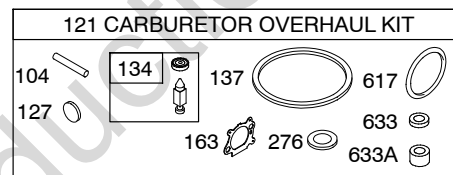

1319 WARNING LABEL

REQUIRED when replacing parts with warning labels affixed.

1058 OPERATOR'S MANUAL

1330 REPAIR MANUAL

1019 LABEL KIT

Illustrations cover a range of engines. Parts shown without corresponding text may not be used on your specific engine.
 3728-2 Assemblies include all parts shown in frames. 11/02/2011