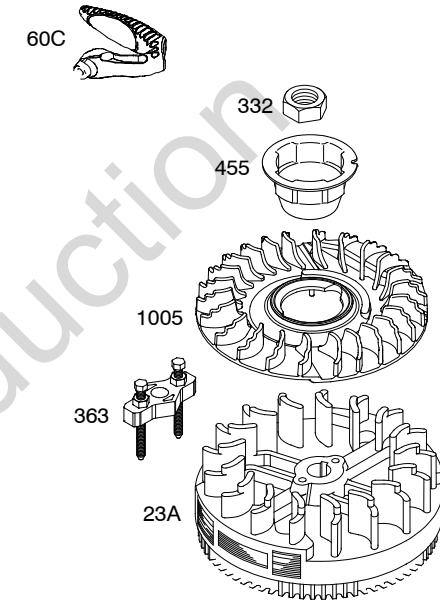

Illustrated Parts List

Model Series

126T00

TYPE NUMBERS
0004 through 7932.

TABLE OF CONTENTS

Air Cleaner	4
Blower Housing	7
Blower Housing/Shrouds	6
Camshaft	2
Carburetor	3
Controls	5
Crankshaft	2
Cylinder	2
Electric Starter	7
Electrical	5
Engine Sump	2
Exhaust System	4
Flywheel	7
Flywheel Brake	5
Fuel Supply	3
Governor Spring	5
Ignition	5
Kits/Gaskets	2 & 3
Lubrication	2
Piston Group	2
Rewind Starter	7
Valves	2

Illustrations cover a range of engines. Parts shown without corresponding text may not be used on your specific engine.
 3728-5 Assemblies include all parts shown in frames. 11/02/2011

126T00

Illustrations cover a range of engines. Parts shown without corresponding text may not be used on your specific engine.
3728-6 Assemblies include all parts shown in frames. 11/02/2011

Illustrations cover a range of engines. Parts shown without corresponding text may not be used on your specific engine. Assemblies include all parts shown in frames.

REF. NO.	PART NO.	DESCRIPTION	REF. NO.	PART NO.	DESCRIPTION	REF. NO.	PART NO.	DESCRIPTION
127	●694468	Plug-Welch	133	398187	Float-Carburetor	187	791766	Line-Fuel
130	696564	Valve-Throttle	134	●398188	Kit-Needle/Seat			(Cut to Required Length)
		----- Note -----	137	●796610	Gasket-Float Bowl	187A	791873	Line-Fuel
		799466 Valve-Choke			(1/8" Thick)			(Molded)
		Used on Type No(s).			----- Note -----	188	693399	Screw
		3198, 3279, 3280,			693981 Gasket-Float			(Control Bracket)
		3281, 6198, 6280,			Bowl	190	690940	Screw
		6281, 6679, 6683,			(1/16" Thick)			(Fuel Tank)
		6706.	146	690979	Key-Timing	202	691829	Link-Mechanical
130A	691203	Valve-Throttle	163	●272653	Gasket-Air Cleaner			Governor