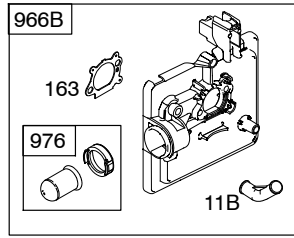

Illustrated Parts List

Model Series

126T00

TYPE NUMBERS
0004 through 7932.

TABLE OF CONTENTS

Air Cleaner	4
Blower Housing	7
Blower Housing/Shrouds	6
Camshaft	2
Carburetor	3
Controls	5
Crankshaft	2
Cylinder	2
Electric Starter	7
Electrical	5
Engine Sump	2
Exhaust System	4
Flywheel	7
Flywheel Brake	5
Fuel Supply	3
Governor Spring	5
Ignition	5
Kits/Gaskets	2 & 3
Lubrication	2
Piston Group	2
Rewind Starter	7
Valves	2

1319 WARNING LABEL

REQUIRED when replacing parts with warning labels affixed.

1058 OPERATOR'S MANUAL

1330 REPAIR MANUAL

1019 LABEL KIT

Illustrations cover a range of engines. Parts shown without corresponding text may not be used on your specific engine.
 3728-2 Assemblies include all parts shown in frames. 11/02/2011

Illustrations cover a range of engines. Parts shown without corresponding text may not be used on your specific engine. Assemblies include all parts shown in frames.

REF. NO.	PART NO.	DESCRIPTION	REF. NO.	PART NO.	DESCRIPTION	REF. NO.	PART NO.	DESCRIPTION
127	●694468	Plug-Welch	133	398187	Float-Carburetor	187	791766	Line-Fuel
130	696564	Valve-Throttle	134	●398188	Kit-Needle/Seat			(Cut to Required Length)
		----- Note -----	137	●796610	Gasket-Float Bowl	187A	791873	Line-Fuel
		799466 Valve-Choke			(1/8" Thick)			(Molded)
		Used on Type No(s).			----- Note -----	188	693399	Screw
		3198, 3279, 3280,			693981 Gasket-Float			(Control Bracket)
		3281, 6198, 6280,			Bowl	190	690940	Screw
		6281, 6679, 6683,			(1/16" Thick)			(Fuel Tank)
		6706.	146	690979	Key-Timing	202	691829	Link-Mechanical
130A	691203	Valve-Throttle	163	●272653	Gasket-Air Cleaner			Governor