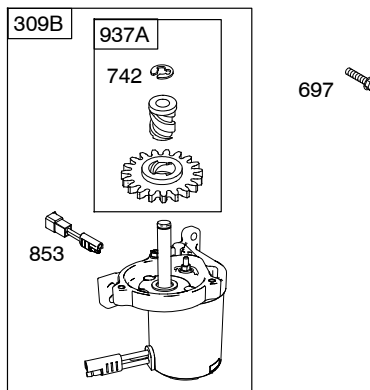

Illustrations cover a range of engines. Parts shown without corresponding text may not be used on your specific engine.
 3728-5 Assemblies include all parts shown in frames. 11/02/2011

126T00

Illustrations cover a range of engines. Parts shown without corresponding text may not be used on your specific engine.
3728-6 Assemblies include all parts shown in frames. 11/02/2011

Illustrations cover a range of engines. Parts shown without corresponding text may not be used on your specific engine. Assemblies include all parts shown in frames.

REF. NO.	PART NO.	DESCRIPTION	REF. NO.	PART NO.	DESCRIPTION	REF. NO.	PART NO.	DESCRIPTION
127	●694468	Plug-Welch	133	398187	Float-Carburetor	187	791766	Line-Fuel
130	696564	Valve-Throttle	134	●398188	Kit-Needle/Seat			(Cut to Required Length)
		----- Note -----	137	●796610	Gasket-Float Bowl	187A	791873	Line-Fuel
		799466 Valve-Choke			(1/8" Thick)			(Molded)
		Used on Type No(s).			----- Note -----	188	693399	Screw
		3198, 3279, 3280,			693981 Gasket-Float			(Control Bracket)
		3281, 6198, 6280,			Bowl	190	690940	Screw
		6281, 6679, 6683,			(1/16" Thick)			(Fuel Tank)
		6706.	146	690979	Key-Timing	202	691829	Link-Mechanical
130A	691203	Valve-Throttle	163	●272653	Gasket-Air Cleaner			Governor