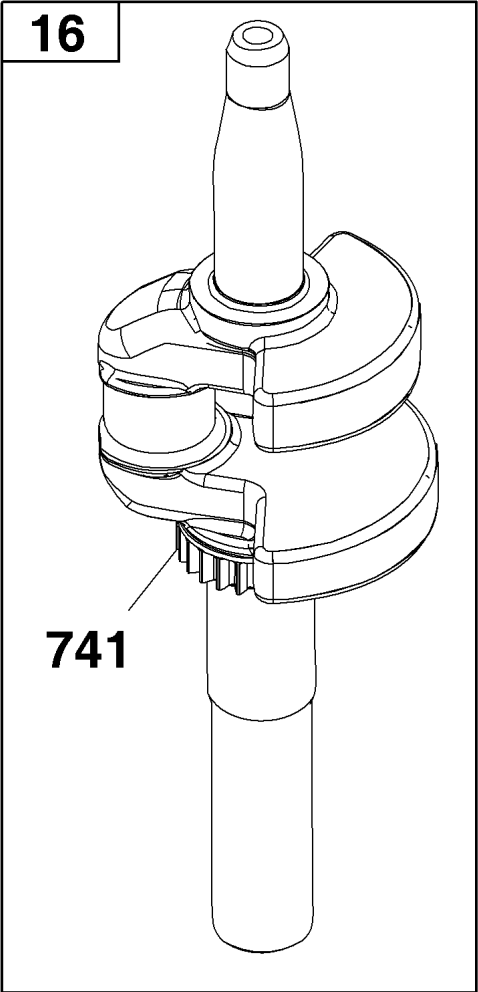

Not For
Reproduction

Carburetor Group

REF NO	PART NO	QTY	DESCRIPTION
104	590558	1	Pin-Float Hinge
105	590558	1	Pin-Float Hinge
117	597331	1	JET, Main
118	597332	1	JET, Main -(High Altitude)
121		1	KIT, Carburetor Overhaul -(Part information located in Service Parts and Tools Group.)
122	590549	1	Spacer-Carburetor
1238	590562	2	SCREW -(Carburetor Spacer)
125A	597327	1	CARBURETOR
133	591120	1	Float-Carburetor
137	594633	1	Gasket-Float Bowl
163	799580	1	Gasket-Air Cleaner
217	590740	1	Spring-Choke Return
493A	597308	1	VALVE, Throttle
623	799581	1	Seal-O Ring -(Carburetor Spacer)
951	591104	1	Lever-Choke
975	594632	1	Bowl-Float
1127	590554	2	Screw -(Float Bowl to Carburetor Body)
1218	270344S	1	Seal-O Ring
1218A	697478	1	Retainer-Seal

Controls Group

REF NO	PART NO	QTY	DESCRIPTION
188	793480	1	SCREW -(Control Bracket)
202A	597337	1	LINK, Mechanical Governor
209	597321	1	GASKET SET, Valve
209A	793604	1	Spring-Governor
217	597310	1	SPRING, Choke Return
222A	597307	1	PLUG, Welch
227A	597336	1	LEVER, Governor Control
347	592694	1	Switch-Rocker
356	597293	1	WIRE, Stop -(Part information located in Flywheel/Ignition/Starter Group.)
401	597287	1	LINK, Actuator
410	597309	1	LINK, Control
505	597312	1	NUT -(Governor Control Lever)
562	793514	1	Bolt -(Governor Control Lever)
578	597292	1	WIRE ASSEMBLY

Not For
Reproduction

Crankshaft Group

REF NO	PART NO	QTY	DESCRIPTION
16	597302	1	CRANKSHAFT
24	222698S	1	KEY, Flywheel
25	590404	1	Piston Assembly -(Standard)
25	590405	1	Piston Assembly -(.020" Oversize)
26	590402	1	Ring Set -(Standard)
26	590403	2	Ring Set -(.020" Oversize)
27	691588	1	Lock-Piston Pin
28	298909	1	Pin-Piston
29	796470	1	Rod-Connecting
32	691664	1	Screw -(Connecting Rod)(Short)
32A	695759	1	Screw (Connecting Rod) -(Connecting Rod)(Long)
46	694039	1	Camshaft
741	797521	1	Gear-Timing