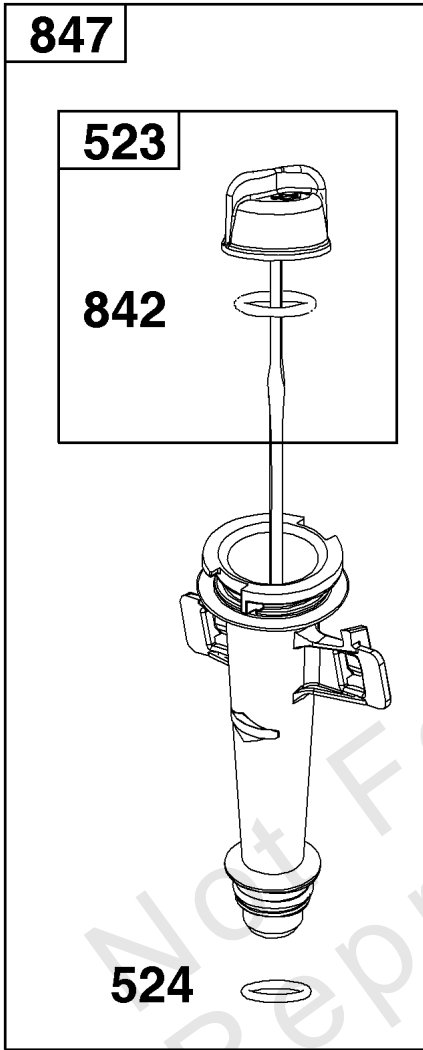

Service Parts & Tools Group

REF NO	PART NO	QTY	DESCRIPTION
121	594636	1	KIT, Carburetor Overhaul -(Service Kits may include extra parts not specific to this engine.)
358	597320	1	GASKET SET, Engine -(Service Kits may include extra parts not specific to this engine.)
363	19203	1	PULLER, Flywheel
383	19576S	1	WRENCH, Spark Plug
850	100106	1	SEALANT, Liquid

Not For
Reproduction

718

22