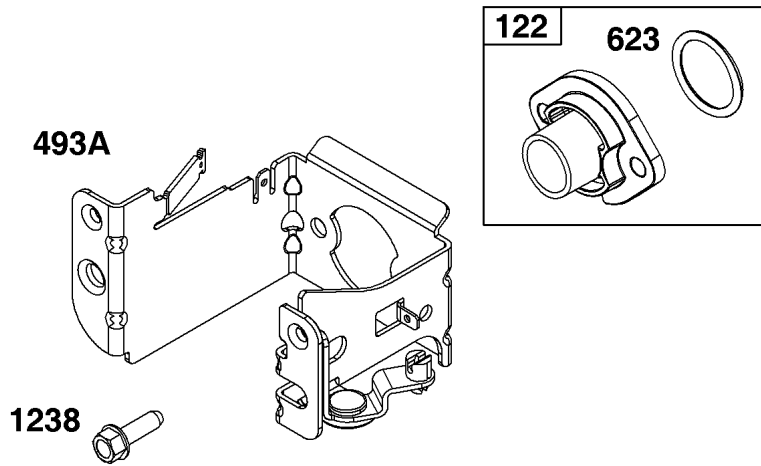

Not For
Reproduction

Not For
Reproduction

Blower Housing and Air Cleaner Group

REF NO	PART NO	QTY	DESCRIPTION
11	595283	1	Tube-Breather
58	591108	1	Rope-Starter
60	281434S	1	Grip-Starter Rope
305	590586	3	Screw -(Blower Housing)
411	793480	2	SCREW
535	595297	1	Filter-Air Cleaner Foam
770	597279	1	STARTER, Rewind
875	597291	1	BASE, Air Cleaner
968	595294	1	Cover-Air Cleaner
971	590552	2	SCREW -(Air Cleaner Base to Carburetor/Throttle Body)
1036			LABEL, Emissions -(Available from a Briggs & Stratton Authorized Dealer)

Not For
Reproduction

Carburetor Group

REF NO	PART NO	QTY	DESCRIPTION
104	590558	1	Pin-Float Hinge
105	590558	1	Pin-Float Hinge
117	597331	1	JET, Main
118	597332	1	JET, Main -(High Altitude)
121		1	KIT, Carburetor Overhaul -(Part information located in Service Parts and Tools Group.)
122	590549	1	Spacer-Carburetor
1238	590562	2	SCREW -(Carburetor Spacer)
125A	597327	1	CARBURETOR
133	591120	1	Float-Carburetor
137	594633	1	Gasket-Float Bowl
163	799580	1	Gasket-Air Cleaner
217	590740	1	Spring-Choke Return
493A	597308	1	VALVE, Throttle
623	799581	1	Seal-O Ring -(Carburetor Spacer)
951	591104	1	Lever-Choke
975	594632	1	Bowl-Float
1127	590554	2	Screw -(Float Bowl to Carburetor Body)
1218	270344S	1	Seal-O Ring
1218A	697478	1	Retainer-Seal

Controls Group

REF NO	PART NO	QTY	DESCRIPTION
188	793480	1	SCREW -(Control Bracket)
202A	597337	1	LINK, Mechanical Governor
209	597321	1	GASKET SET, Valve
209A	793604	1	Spring-Governor
217	597310	1	SPRING, Choke Return
222A	597307	1	PLUG, Welch
227A	597336	1	LEVER, Governor Control
347	592694	1	Switch-Rocker
356	597293	1	WIRE, Stop -(Part information located in Flywheel/Ignition/Starter Group.)
401	597287	1	LINK, Actuator
410	597309	1	LINK, Control
505	597312	1	NUT -(Governor Control Lever)
562	793514	1	Bolt -(Governor Control Lever)
578	597292	1	WIRE ASSEMBLY