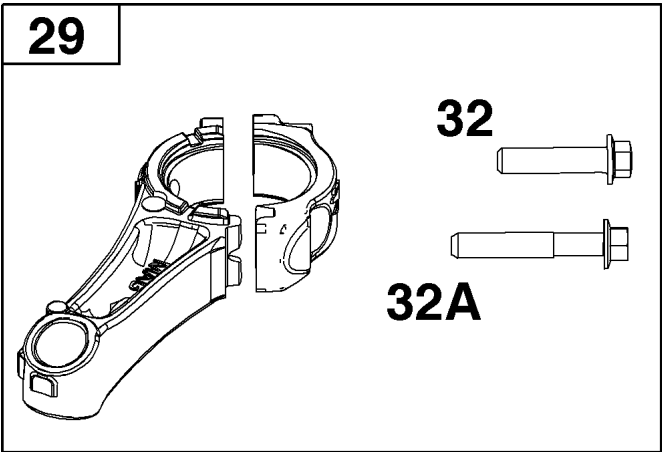

Not For
Reproduction

Carburetor Group

REF NO	PART NO	QTY	DESCRIPTION
104	590558	1	Pin-Float Hinge
105	590558	1	Pin-Float Hinge
117	597331	1	JET, Main
118	597332	1	JET, Main -(High Altitude)
121		1	KIT, Carburetor Overhaul -(Part information located in Service Parts and Tools Group.)
122	590549	1	Spacer-Carburetor
1238	590562	2	SCREW -(Carburetor Spacer)
125A	597327	1	CARBURETOR
133	591120	1	Float-Carburetor
137	594633	1	Gasket-Float Bowl
163	799580	1	Gasket-Air Cleaner
217	590740	1	Spring-Choke Return
493A	597308	1	VALVE, Throttle
623	799581	1	Seal-O Ring -(Carburetor Spacer)
951	591104	1	Lever-Choke
975	594632	1	Bowl-Float
1127	590554	2	Screw -(Float Bowl to Carburetor Body)
1218	270344S	1	Seal-O Ring
1218A	697478	1	Retainer-Seal

Controls Group

REF NO	PART NO	QTY	DESCRIPTION
188	793480	1	SCREW -(Control Bracket)
202A	597337	1	LINK, Mechanical Governor
209	597321	1	GASKET SET, Valve
209A	793604	1	Spring-Governor
217	597310	1	SPRING, Choke Return
222A	597307	1	PLUG, Welch
227A	597336	1	LEVER, Governor Control
347	592694	1	Switch-Rocker
356	597293	1	WIRE, Stop -(Part information located in Flywheel/Ignition/Starter Group.)
401	597287	1	LINK, Actuator
410	597309	1	LINK, Control
505	597312	1	NUT -(Governor Control Lever)
562	793514	1	Bolt -(Governor Control Lever)
578	597292	1	WIRE ASSEMBLY

Not For
Reproduction

Crankshaft Group

REF NO	PART NO	QTY	DESCRIPTION
16	597302	1	CRANKSHAFT
24	222698S	1	KEY, Flywheel
25	590404	1	Piston Assembly -(Standard)
25	590405	1	Piston Assembly -(.020" Oversize)
26	590402	1	Ring Set -(Standard)
26	590403	2	Ring Set -(.020" Oversize)
27	691588	1	Lock-Piston Pin
28	298909	1	Pin-Piston
29	796470	1	Rod-Connecting
32	691664	1	Screw -(Connecting Rod)(Short)
32A	695759	1	Screw (Connecting Rod) -(Connecting Rod)(Long)
46	694039	1	Camshaft
741	797521	1	Gear-Timing