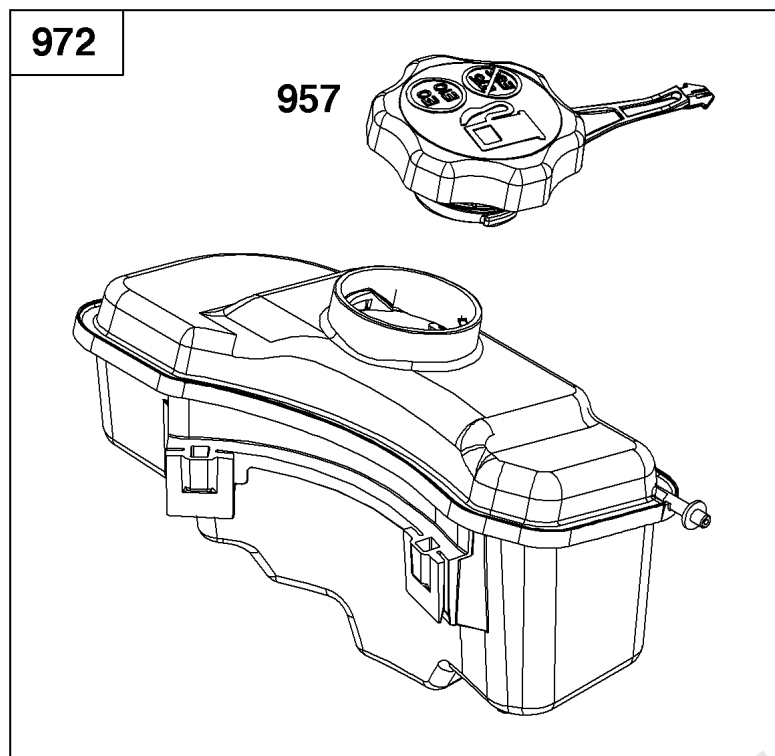

Not For
Reproduction

Fuel Supply group

REF NO	PART NO	QTY	DESCRIPTION
187	791766	1	LINE, Fuel
601	791850	2	CLAMP, Hose
957	594061	1	Cap-Fuel Tank
972	594112	1	TANK, Fuel
1011	595293	1	Tube-Vent

Not For
Reproduction