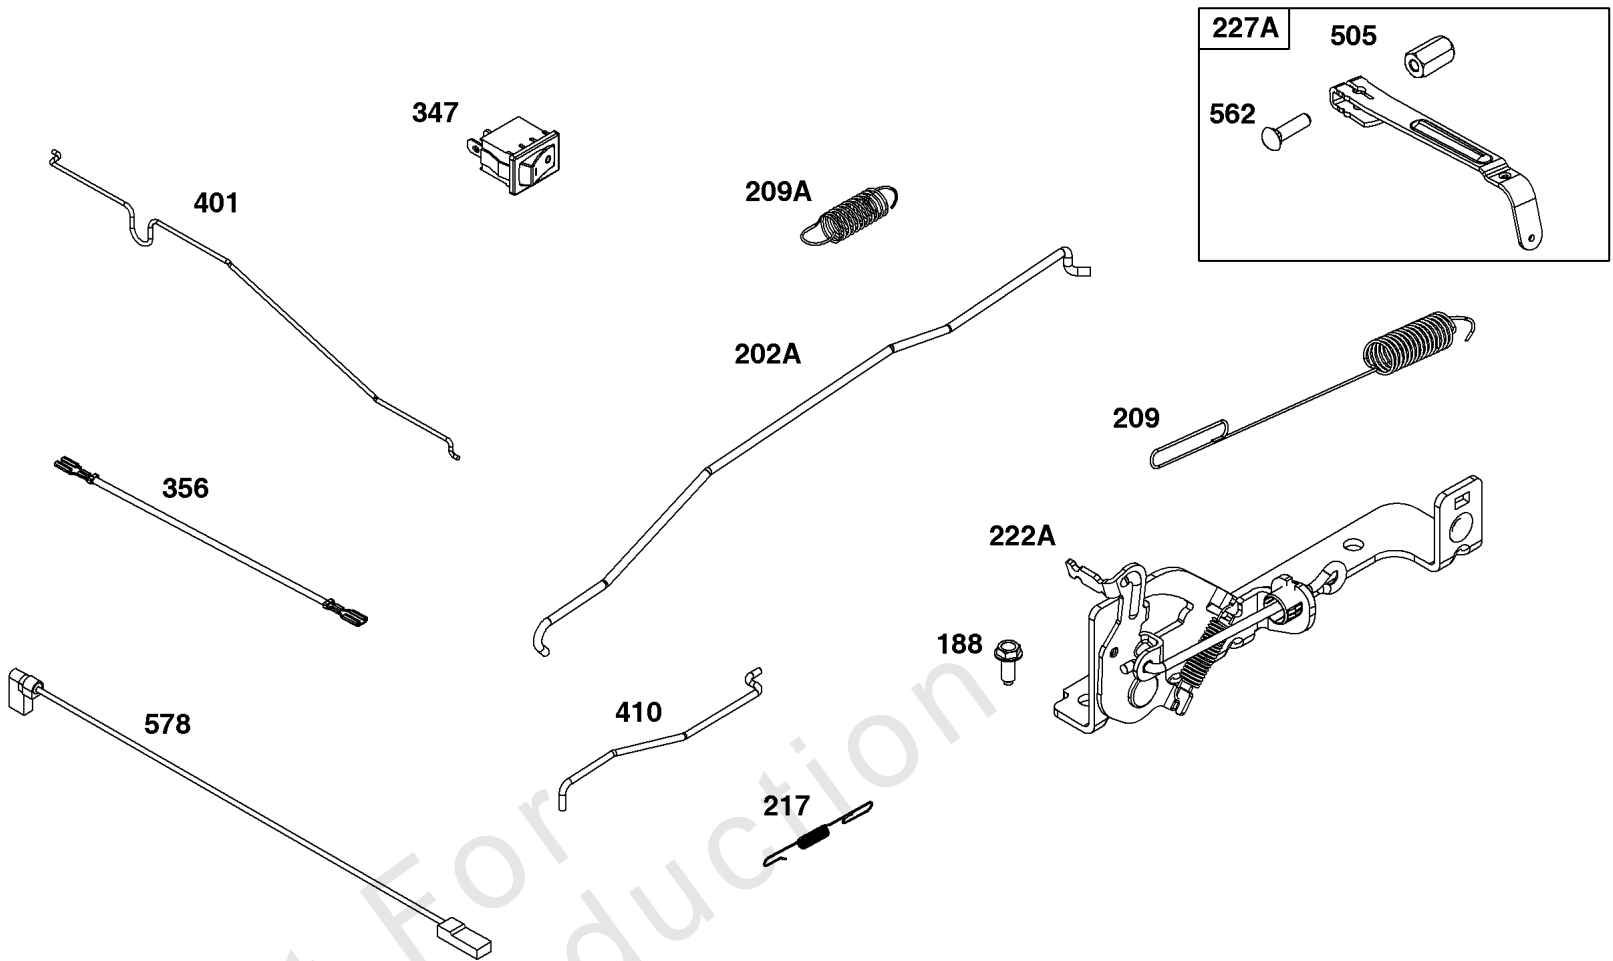

Not For
Reproduction

Not For
Reproduction

Blower Housing and Air Cleaner Group

REF NO	PART NO	QTY	DESCRIPTION
11	595283	1	Tube-Breather
58	591108	1	Rope-Starter
60	281434S	1	Grip-Starter Rope
305	590586	3	Screw -(Blower Housing)
411	793480	2	SCREW
535	595297	1	Filter-Air Cleaner Foam
770	597279	1	STARTER, Rewind
875	597291	1	BASE, Air Cleaner
968	595294	1	Cover-Air Cleaner
971	590552	2	SCREW -(Air Cleaner Base to Carburetor/Throttle Body)
1036			LABEL, Emissions -(Available from a Briggs & Stratton Authorized Dealer)

Not For
Reproduction

Carburetor Group

REF NO	PART NO	QTY	DESCRIPTION
104	590558	1	Pin-Float Hinge
105	590558	1	Pin-Float Hinge
117	597331	1	JET, Main
118	597332	1	JET, Main -(High Altitude)
121		1	KIT, Carburetor Overhaul -(Part information located in Service Parts and Tools Group.)
122	590549	1	Spacer-Carburetor
1238	590562	2	SCREW -(Carburetor Spacer)
125A	597327	1	CARBURETOR
133	591120	1	Float-Carburetor
137	594633	1	Gasket-Float Bowl
163	799580	1	Gasket-Air Cleaner
217	590740	1	Spring-Choke Return
493A	597308	1	VALVE, Throttle
623	799581	1	Seal-O Ring -(Carburetor Spacer)
951	591104	1	Lever-Choke
975	594632	1	Bowl-Float
1127	590554	2	Screw -(Float Bowl to Carburetor Body)
1218	270344S	1	Seal-O Ring
1218A	697478	1	Retainer-Seal

Controls Group

REF NO	PART NO	QTY	DESCRIPTION
188	793480	1	SCREW -(Control Bracket)
202A	597337	1	LINK, Mechanical Governor
209	597321	1	GASKET SET, Valve
209A	793604	1	Spring-Governor
217	597310	1	SPRING, Choke Return
222A	597307	1	PLUG, Welch
227A	597336	1	LEVER, Governor Control
347	592694	1	Switch-Rocker
356	597293	1	WIRE, Stop -(Part information located in Flywheel/Ignition/Starter Group.)
401	597287	1	LINK, Actuator
410	597309	1	LINK, Control
505	597312	1	NUT -(Governor Control Lever)
562	793514	1	Bolt -(Governor Control Lever)
578	597292	1	WIRE ASSEMBLY