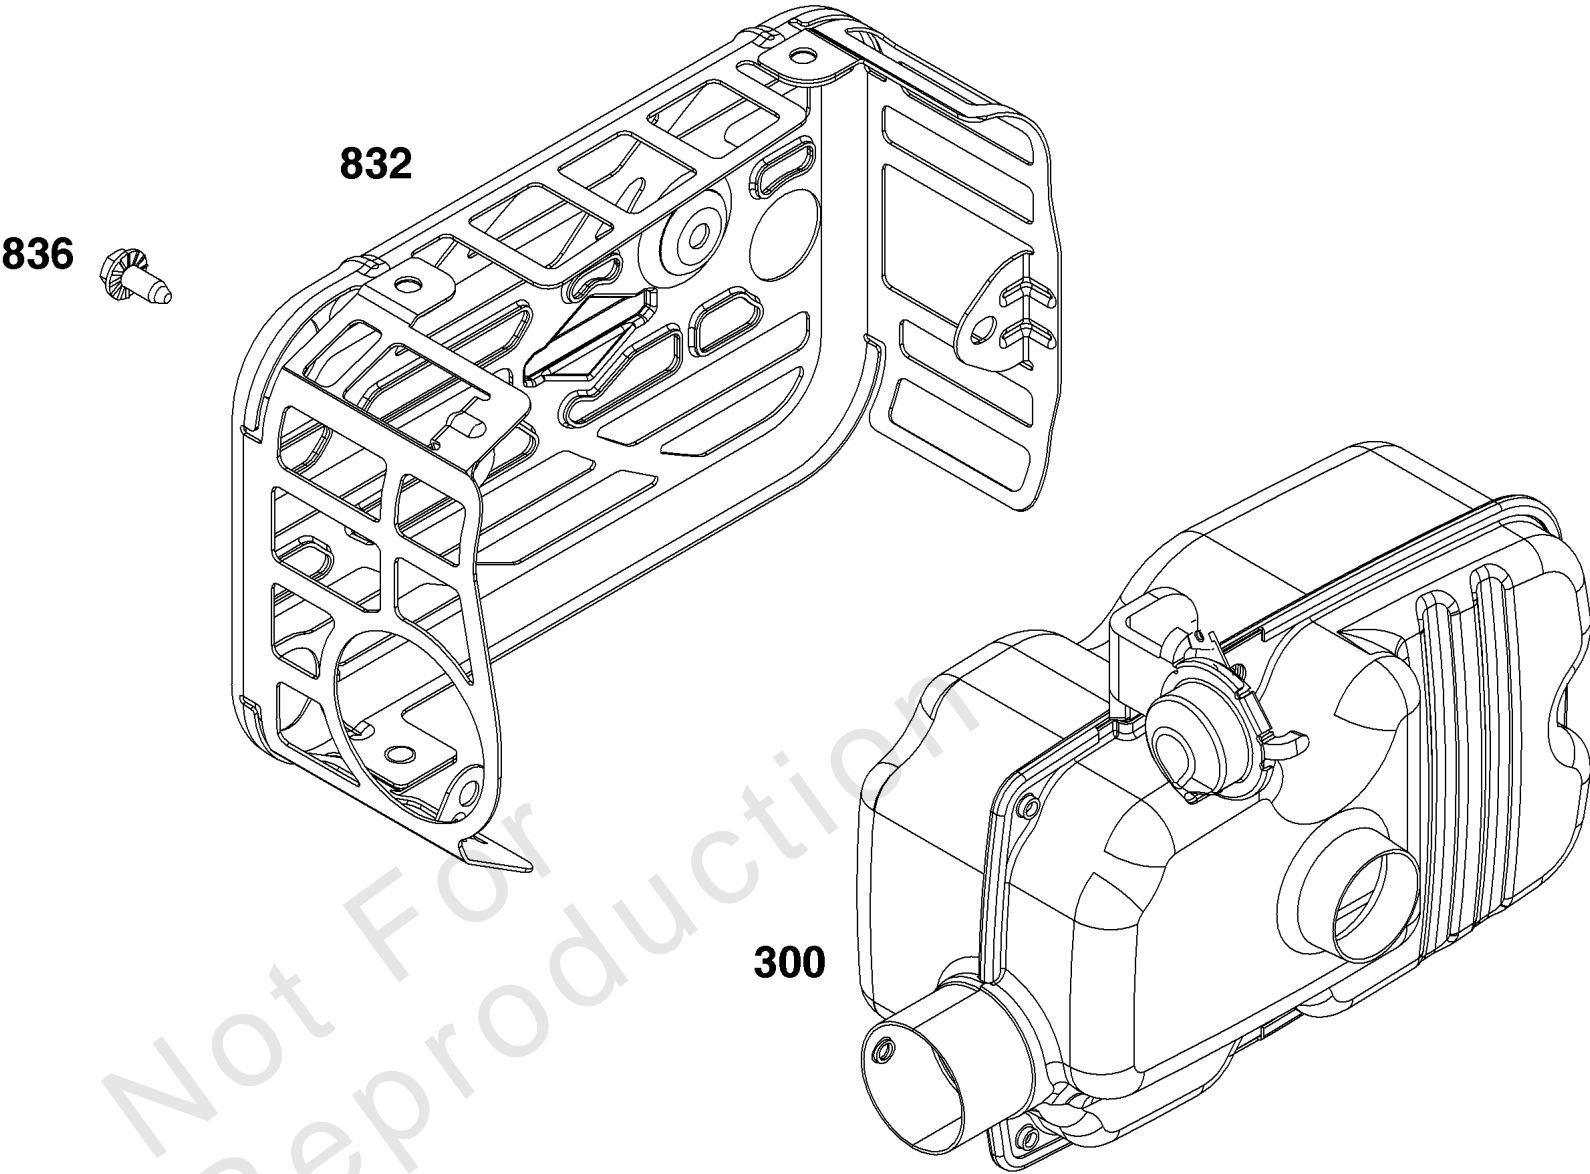

Not For
Reproduction

Exhaust Group

REF NO	PART NO	QTY	DESCRIPTION
300	597288	1	MUFFLER -(With Thermostat)
832	597405	1	GUARD, Muffler
836	690661	4	SCREW -(Muffler Guard)

Not For
Reproduction