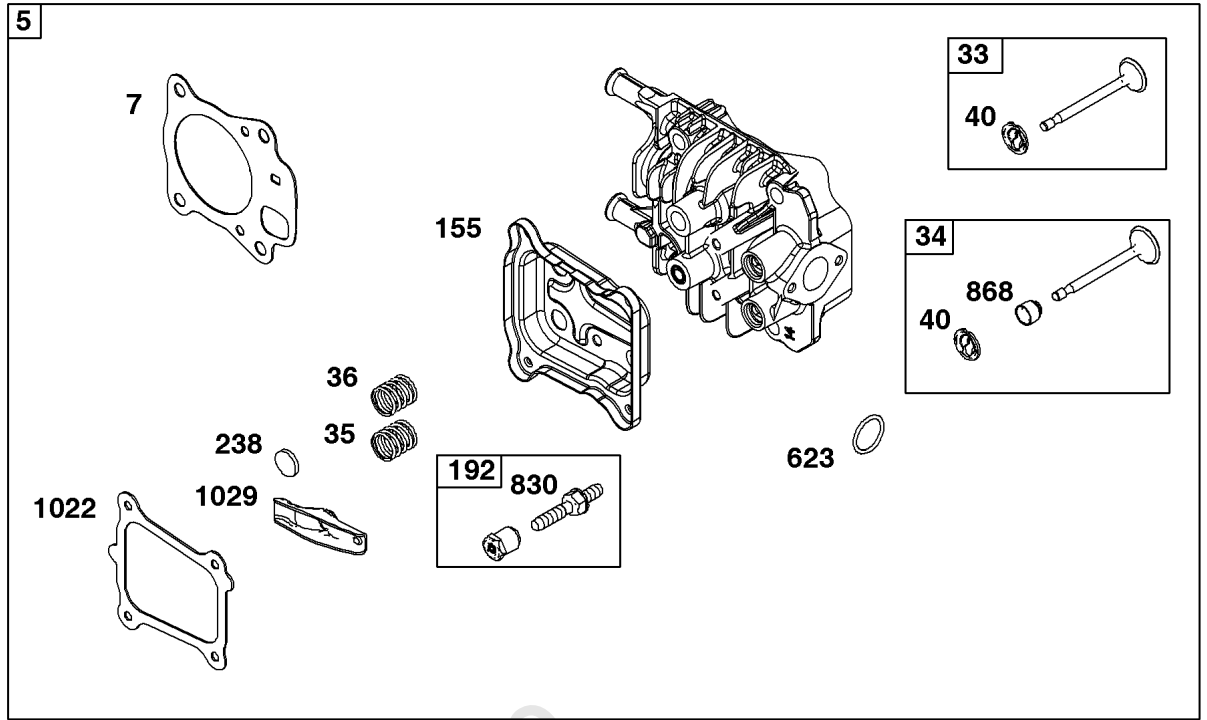

Not For
Reproduction

Cylinder Head Group

REF NO	PART NO	QTY	DESCRIPTION
5	597267	1	HEAD, Cylinder
7	796475	1	Gasket-Cylinder Head
13	793451	4	Screw -(Cylinder Head)
33	499642	1	Valve-Exhaust
34	795443	1	Valve-Intake
35	597303	1	SPRING, Valve -(Intake)
36	597303	1	SPRING, Valve -(Exhaust)
40	692194	2	Retainer-Valve
45	690977	2	TAPPET, Valve
155	597311	1	PLATE, Cylinder Head
192	597314	2	ADJUSTER, Rocker Arm
238	691300	2	Cap-Valve
337	594264	1	Plug-Spark
383		1	WRENCH, Spark Plug -(Part information located in Service Parts and Tools Group.)
623	799581	1	Seal-O Ring -(Carburetor Spacer)
718	690959	2	PIN, Locating
830	597315	2	STUD, Rocker Arm
850			SEALANT, Liquid -(Part information located in Service Parts and Tools Group.)
868	597316	1	SEAL, Valve
914	591103	4	Screw -(Rocker Cover)
1022	597318	1	GASKET, Rocker Cover
1023	597280	1	COVER, Rocker
1026	796481	2	Rod-Push
1029	691230	2	Arm-Rocker