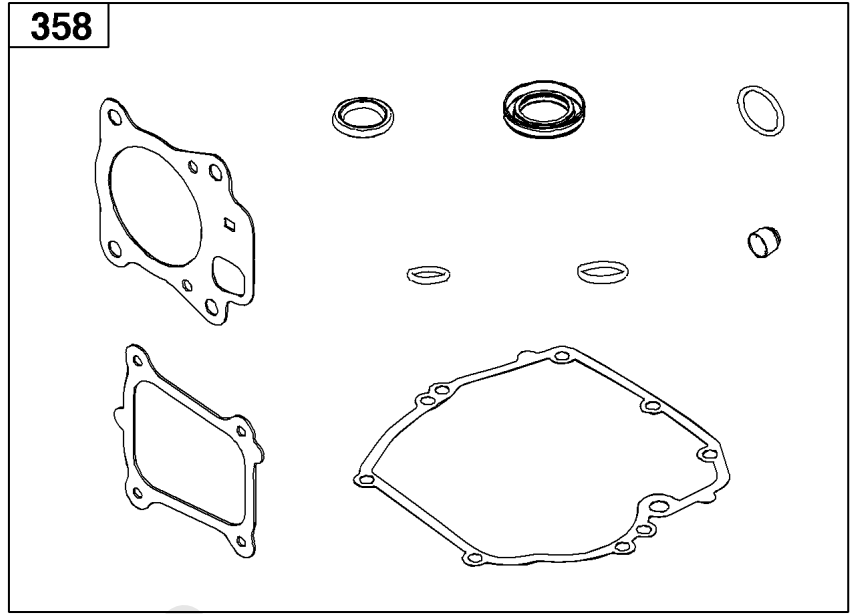

850

383

363

121

358

Not For
Reproduction