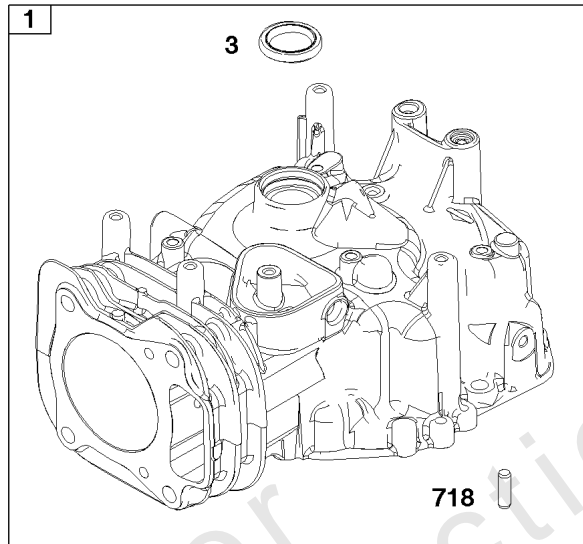

Not For
Reproduction

Cylinder Group

REF NO	PART NO	QTY	DESCRIPTION
1	595286	1	Cylinder Assembly
3	299819S	1	SEAL, Oil -(Magneto Side)
7			GASKET, Cylinder Head -(Part information located in Cylinder Head Group.)
12			GASKET, Crankcase -(Part information located in Sump and Lubrication Group.)
20			SEAL, Oil -(Part information located in Sump and Lubrication Group.)
358			GASKET SET, Engine -(Part information located in Service Parts and Tools Group.)
404	690272	1	WASHER -(Governor Crank)
524			SEAL, O-Ring -(Part information located in Sump and Lubrication Group.)
615	690340	1	RETAINER, Governor Shaft
616	798327	1	Crank-Governor
623			SEAL, O-Ring -(Part information located in Carburetor Group.)
718	690959	2	PIN, Locating
725	597313	1	SHIELD, Heat
728	793480		SCREW -(Heat Shield)
842			SEAL, O-Ring
868			SEAL, Valve -(Part information located in Cylinder Head Group.)
1022			GASKET, Rocker Cover -(Part information located in Cylinder Head Group.)
1263	697124	1	REED, Breather
1264	793453	1	SCREW -(Breather Reed)
1319	794467		LABEL, Warning
1319A	841997		LABEL-EMISSIONS