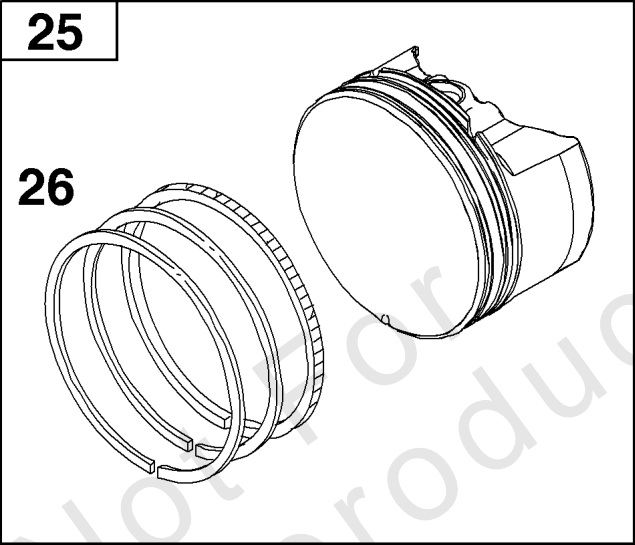

Not For
Reproduction

Carburetor Group

REF NO	PART NO	QTY	DESCRIPTION
104	590558	1	Pin-Float Hinge
105	590558	1	Pin-Float Hinge
117	597331	1	JET, Main
118	597332	1	JET, Main -(High Altitude)
121		1	KIT, Carburetor Overhaul -(Part information located in Service Parts and Tools Group.)
122	590549	1	Spacer-Carburetor
1238	590562	2	SCREW -(Carburetor Spacer)
125A	597327	1	CARBURETOR
133	591120	1	Float-Carburetor
137	594633	1	Gasket-Float Bowl
163	799580	1	Gasket-Air Cleaner
217	590740	1	Spring-Choke Return
493A	597308	1	VALVE, Throttle
623	799581	1	Seal-O Ring -(Carburetor Spacer)
951	591104	1	Lever-Choke
975	594632	1	Bowl-Float
1127	590554	2	Screw -(Float Bowl to Carburetor Body)
1218	270344S	1	Seal-O Ring
1218A	697478	1	Retainer-Seal

Controls Group

REF NO	PART NO	QTY	DESCRIPTION
188	793480	1	SCREW -(Control Bracket)
202A	597337	1	LINK, Mechanical Governor
209	597321	1	GASKET SET, Valve
209A	793604	1	Spring-Governor
217	597310	1	SPRING, Choke Return
222A	597307	1	PLUG, Welch
227A	597336	1	LEVER, Governor Control
347	592694	1	Switch-Rocker
356	597293	1	WIRE, Stop -(Part information located in Flywheel/Ignition/Starter Group.)
401	597287	1	LINK, Actuator
410	597309	1	LINK, Control
505	597312	1	NUT -(Governor Control Lever)
562	793514	1	Bolt -(Governor Control Lever)
578	597292	1	WIRE ASSEMBLY

Not For
Reproduction

Crankshaft Group

REF NO	PART NO	QTY	DESCRIPTION
16	597302	1	CRANKSHAFT
24	222698S	1	KEY, Flywheel
25	590404	1	Piston Assembly -(Standard)
25	590405	1	Piston Assembly -(.020" Oversize)
26	590402	1	Ring Set -(Standard)
26	590403	2	Ring Set -(.020" Oversize)
27	691588	1	Lock-Piston Pin
28	298909	1	Pin-Piston
29	796470	1	Rod-Connecting
32	691664	1	Screw -(Connecting Rod)(Short)
32A	695759	1	Screw (Connecting Rod) -(Connecting Rod)(Long)
46	694039	1	Camshaft
741	797521	1	Gear-Timing