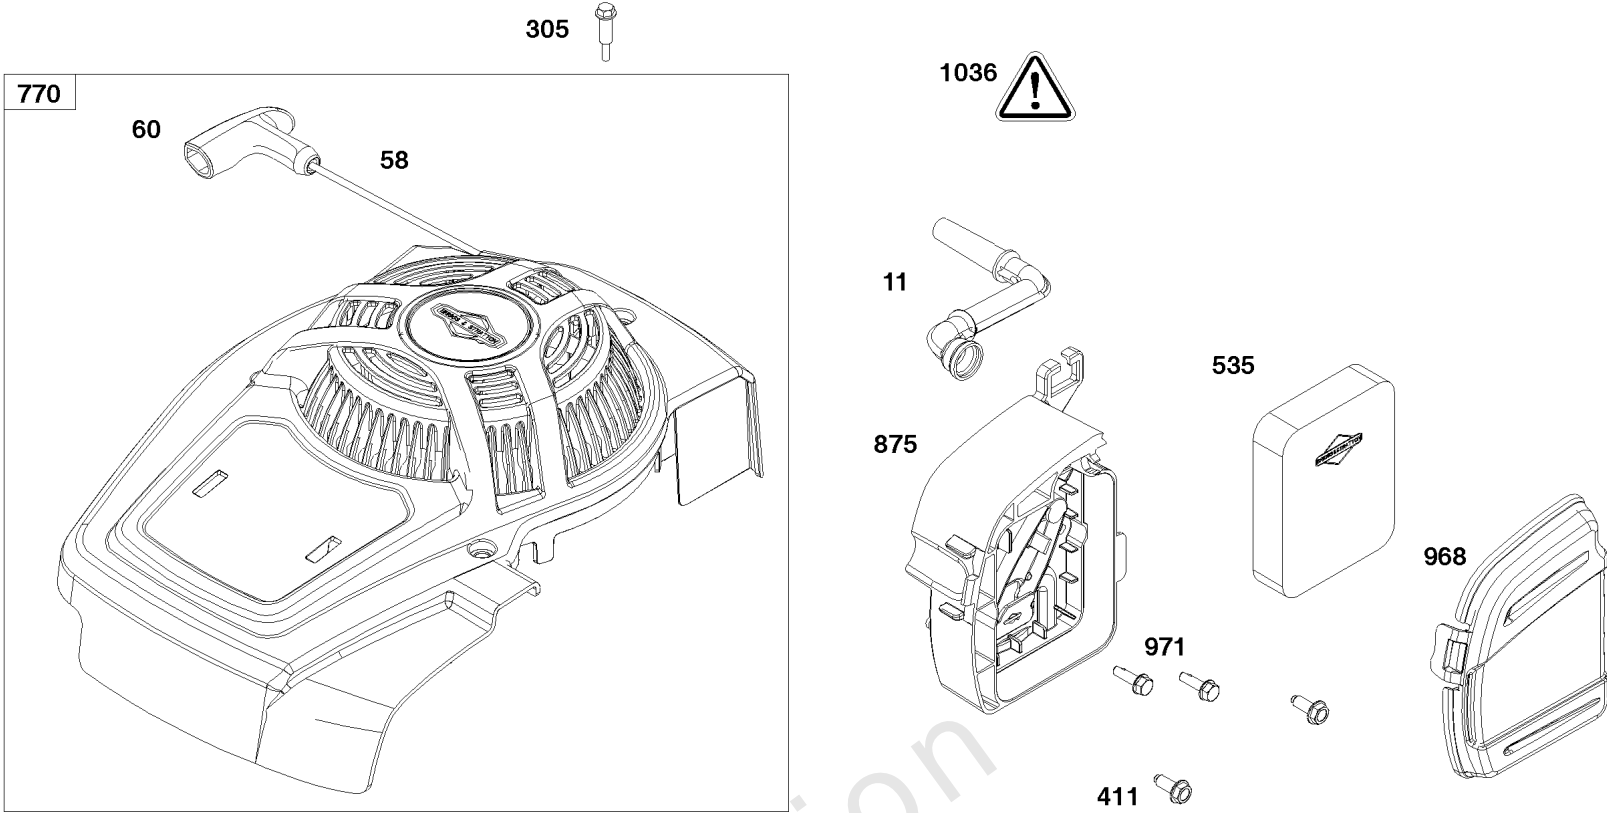

Not For
Reproduction

Not For
Reproduction

Blower Housing and Air Cleaner Group

REF NO	PART NO	QTY	DESCRIPTION
11	595283	1	Tube-Breather
58	591108	1	Rope-Starter
60	281434S	1	Grip-Starter Rope
305	590586	3	Screw -(Blower Housing)
411	793480	2	SCREW
535	595297	1	Filter-Air Cleaner Foam
770	597279	1	STARTER, Rewind
875	597291	1	BASE, Air Cleaner
968	595294	1	Cover-Air Cleaner
971	590552	2	SCREW -(Air Cleaner Base to Carburetor/Throttle Body)
1036			LABEL, Emissions -(Available from a Briggs & Stratton Authorized Dealer)

Not For
Reproduction

Carburetor Group

REF NO	PART NO	QTY	DESCRIPTION
104	590558	1	Pin-Float Hinge
105	590558	1	Pin-Float Hinge
117	597331	1	JET, Main
118	597332	1	JET, Main -(High Altitude)
121		1	KIT, Carburetor Overhaul -(Part information located in Service Parts and Tools Group.)
122	590549	1	Spacer-Carburetor
1238	590562	2	SCREW -(Carburetor Spacer)
125A	597327	1	CARBURETOR
133	591120	1	Float-Carburetor
137	594633	1	Gasket-Float Bowl
163	799580	1	Gasket-Air Cleaner
217	590740	1	Spring-Choke Return
493A	597308	1	VALVE, Throttle
623	799581	1	Seal-O Ring -(Carburetor Spacer)
951	591104	1	Lever-Choke
975	594632	1	Bowl-Float
1127	590554	2	Screw -(Float Bowl to Carburetor Body)
1218	270344S	1	Seal-O Ring
1218A	697478	1	Retainer-Seal

Controls Group

REF NO	PART NO	QTY	DESCRIPTION
188	793480	1	SCREW -(Control Bracket)
202A	597337	1	LINK, Mechanical Governor
209	597321	1	GASKET SET, Valve
209A	793604	1	Spring-Governor
217	597310	1	SPRING, Choke Return
222A	597307	1	PLUG, Welch
227A	597336	1	LEVER, Governor Control
347	592694	1	Switch-Rocker
356	597293	1	WIRE, Stop -(Part information located in Flywheel/Ignition/Starter Group.)
401	597287	1	LINK, Actuator
410	597309	1	LINK, Control
505	597312	1	NUT -(Governor Control Lever)
562	793514	1	Bolt -(Governor Control Lever)
578	597292	1	WIRE ASSEMBLY