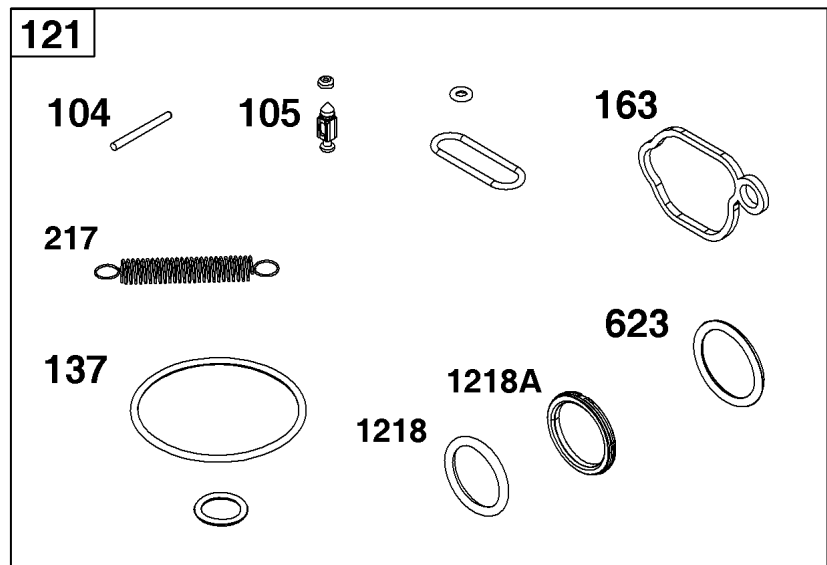

Carburetor Group

REF NO	PART NO	QTY	DESCRIPTION
104	590558	1	Pin-Float Hinge
105	590558	1	Pin-Float Hinge
117	597331	1	JET, Main
118	597332	1	JET, Main -(High Altitude)
121		1	KIT, Carburetor Overhaul -(Part information located in Service Parts and Tools Group.)
122	590549	1	Spacer-Carburetor
1238	590562	2	SCREW -(Carburetor Spacer)
125A	597327	1	CARBURETOR
133	591120	1	Float-Carburetor
137	594633	1	Gasket-Float Bowl
163	799580	1	Gasket-Air Cleaner
217	590740	1	Spring-Choke Return
493A	597308	1	VALVE, Throttle
623	799581	1	Seal-O Ring -(Carburetor Spacer)
951	591104	1	Lever-Choke
975	594632	1	Bowl-Float
1127	590554	2	Screw -(Float Bowl to Carburetor Body)
1218	270344S	1	Seal-O Ring
1218A	697478	1	Retainer-Seal