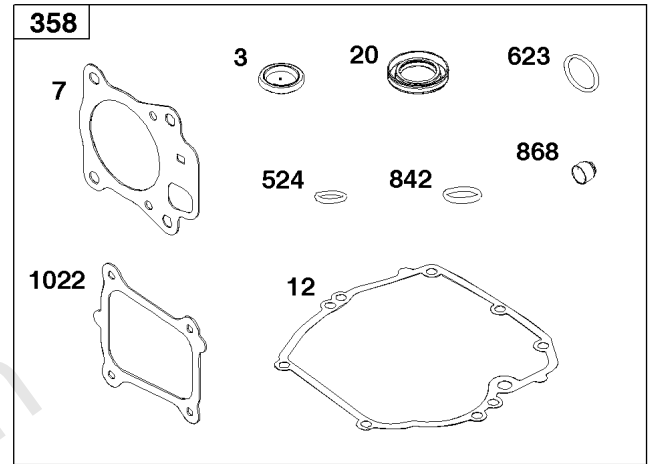

Not For
Reproduction

Cylinder Group

REF NO	PART NO	QTY	DESCRIPTION
1	595286	1	Cylinder Assembly
3	299819S	1	SEAL, Oil -(Magneto Side)
7			GASKET, Cylinder Head -(Part information located in Cylinder Head Group.)
12			GASKET, Crankcase -(Part information located in Sump and Lubrication Group.)
20			SEAL, Oil -(Part information located in Sump and Lubrication Group.)
358			GASKET SET, Engine -(Part information located in Service Parts and Tools Group.)
404	690272	1	WASHER -(Governor Crank)
524			SEAL, O-Ring -(Part information located in Sump and Lubrication Group.)
615	690340	1	RETAINER, Governor Shaft
616	798327	1	Crank-Governor
623			SEAL, O-Ring -(Part information located in Carburetor Group.)
718	690959	2	PIN, Locating
725	597313	1	SHIELD, Heat
728	793480		SCREW -(Heat Shield)
842			SEAL, O-Ring
868			SEAL, Valve -(Part information located in Cylinder Head Group.)
1022			GASKET, Rocker Cover -(Part information located in Cylinder Head Group.)
1263	697124	1	REED, Breather
1264	793453	1	SCREW -(Breather Reed)
1319	794467		LABEL, Warning
1319A	841997		LABEL-EMISSIONS