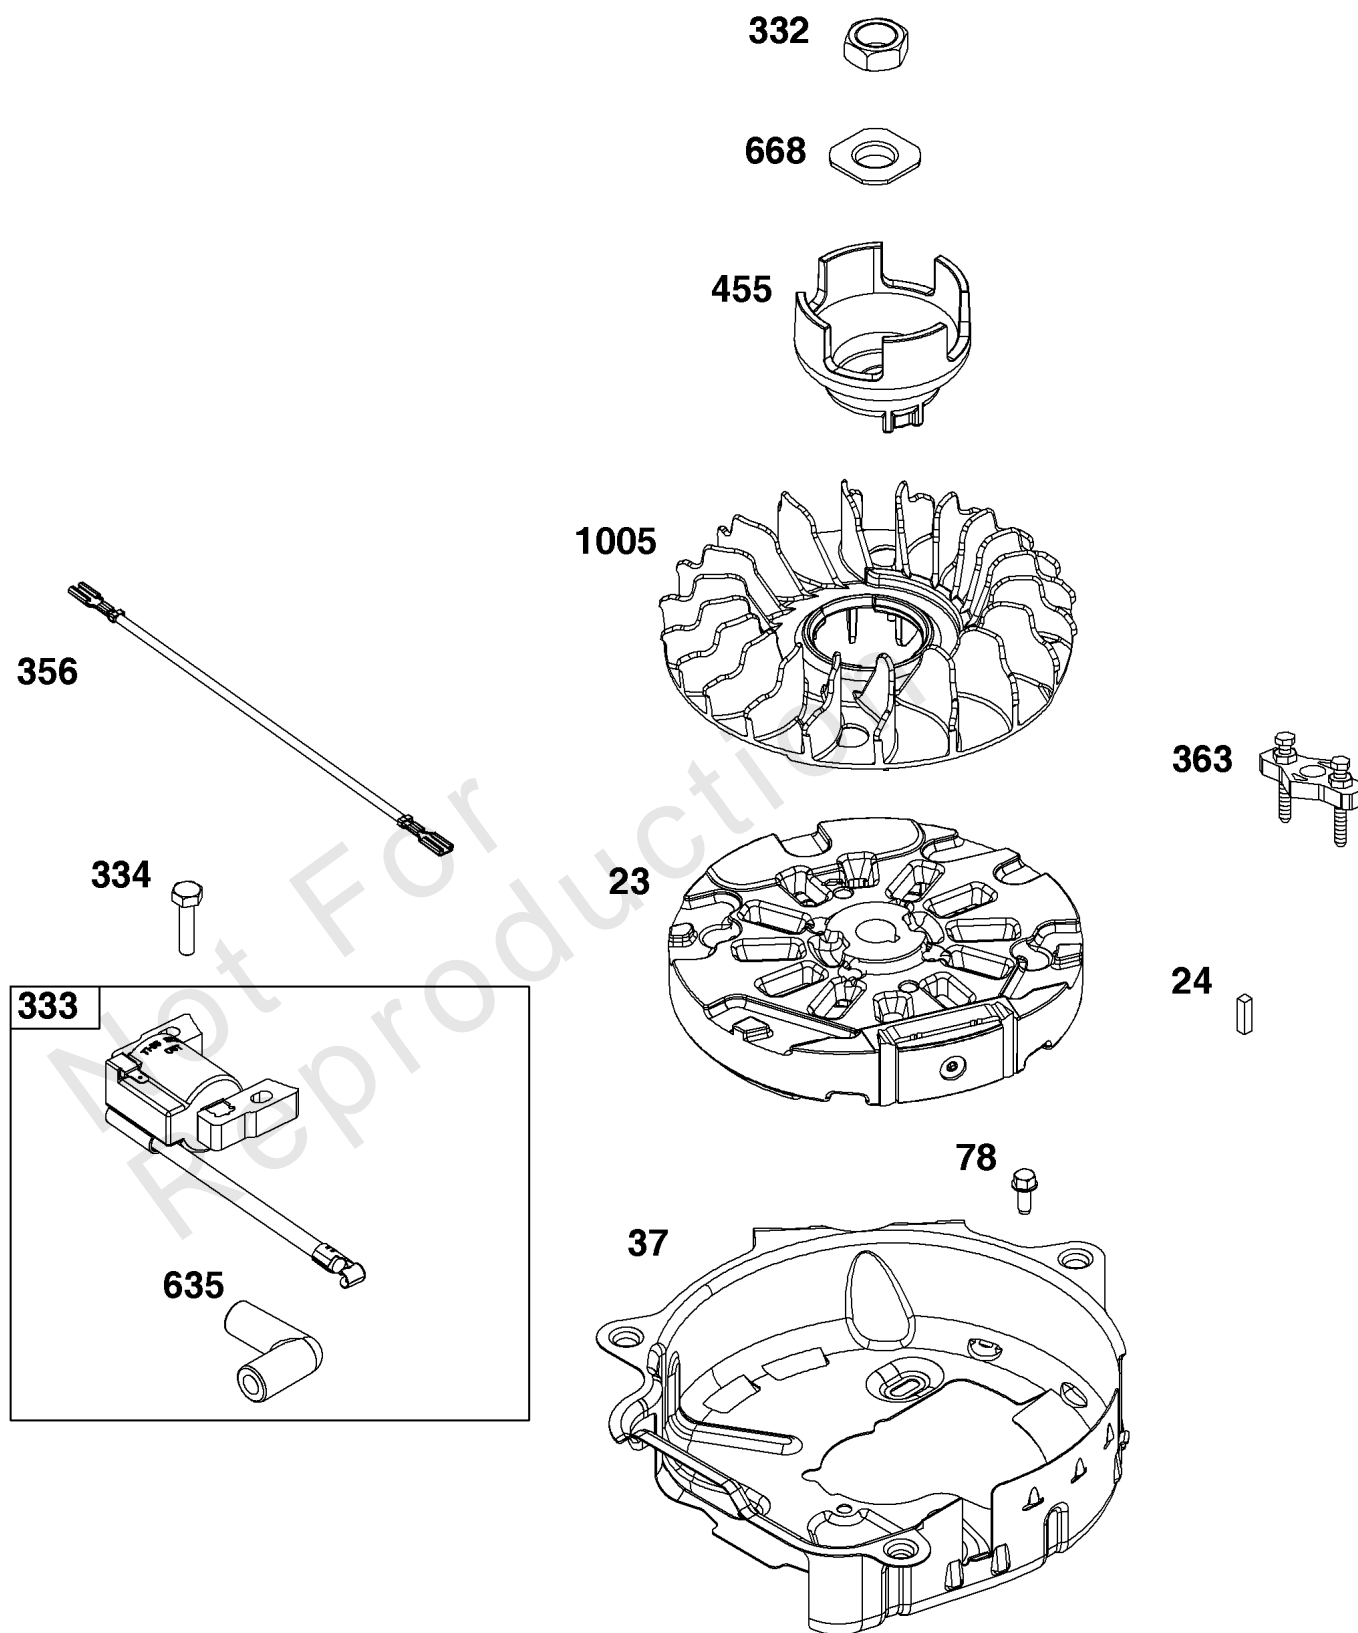

Flywheel , Ignition, & Starter Group

REF NO	PART NO	QTY	DESCRIPTION
23	597277	1	FLYWHEEL
24	JUMPTO24		KEY, Flywheel -(Part information located in Crankshaft Group.)
37	595290	1	Guard-Flywheel
78	793480	5	SCREW -(Flywheel Guard)
332	690662	1	Nut -(Flywheel)
333	595291	1	Armature-Magneto
334	793454	2	Screw -(Magneto Armature)
356	597293	1	WIRE, Stop
363			PULLER, Flywheel -(Part information located in Service Parts and Tools Group.)
455	593960	1	Cup-Flywheel
635	692076	1	BOOT, Spark Plug
668	590546	1	Spacer -(Flywheel)
1005	597278	1	FAN, Flywheel

Not For
Reproduction