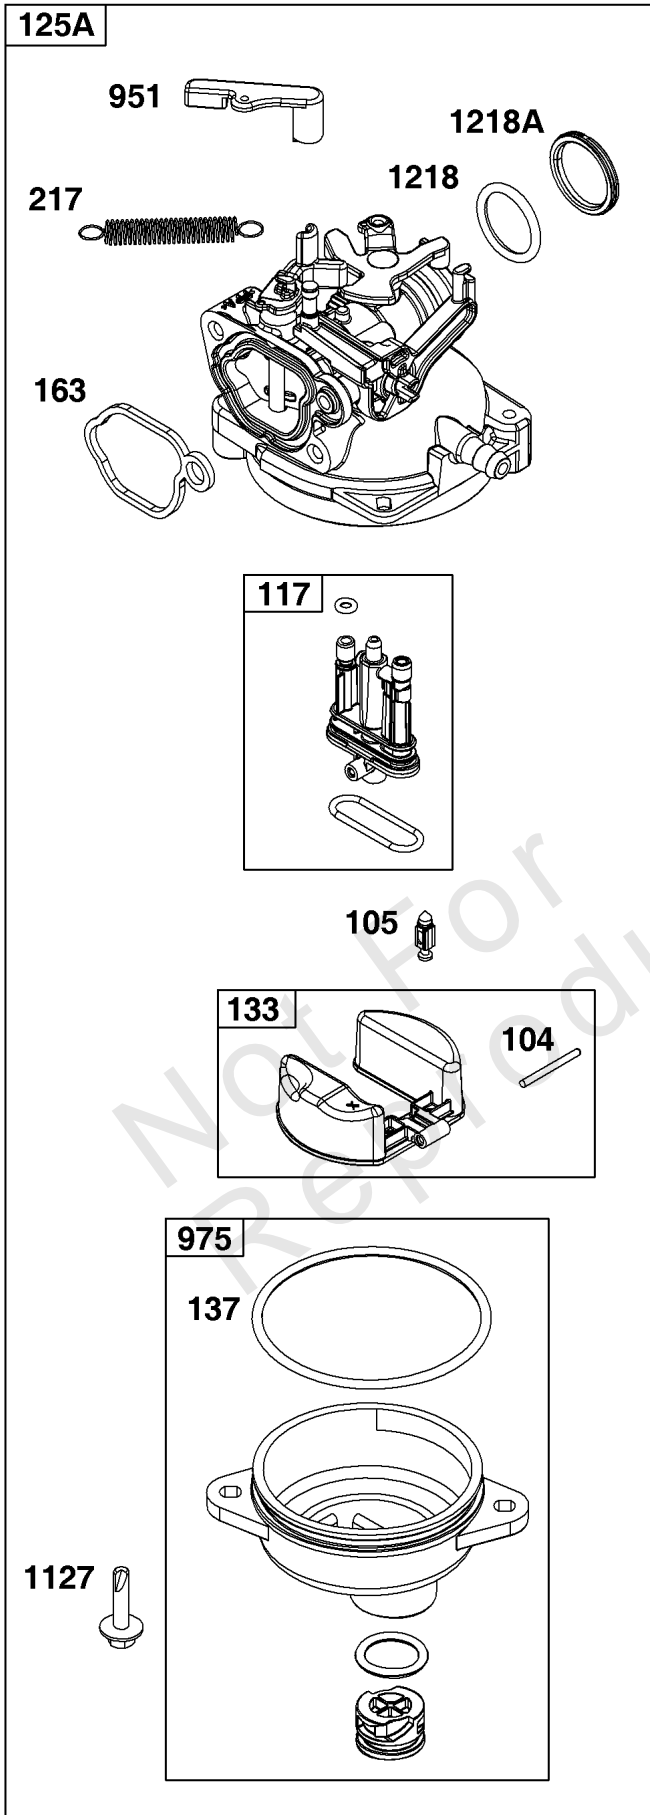

Not For
Reproduction

Carburetor Group

REF NO	PART NO	QTY	DESCRIPTION
104	590558	1	Pin-Float Hinge
105	590558	1	Pin-Float Hinge
117	597331	1	JET, Main
118	597332	1	JET, Main -(High Altitude)
121		1	KIT, Carburetor Overhaul -(Part information located in Service Parts and Tools Group.)
122	590549	1	Spacer-Carburetor
1238	590562	2	SCREW -(Carburetor Spacer)
125A	597327	1	CARBURETOR
133	591120	1	Float-Carburetor
137	594633	1	Gasket-Float Bowl
163	799580	1	Gasket-Air Cleaner
217	590740	1	Spring-Choke Return
493A	597308	1	VALVE, Throttle
623	799581	1	Seal-O Ring -(Carburetor Spacer)
951	591104	1	Lever-Choke
975	594632	1	Bowl-Float
1127	590554	2	Screw -(Float Bowl to Carburetor Body)
1218	270344S	1	Seal-O Ring
1218A	697478	1	Retainer-Seal

Controls Group

REF NO	PART NO	QTY	DESCRIPTION
188	793480	1	SCREW -(Control Bracket)
202A	597337	1	LINK, Mechanical Governor
209	597321	1	GASKET SET, Valve
209A	793604	1	Spring-Governor
217	597310	1	SPRING, Choke Return
222A	597307	1	PLUG, Welch
227A	597336	1	LEVER, Governor Control
347	592694	1	Switch-Rocker
356	597293	1	WIRE, Stop -(Part information located in Flywheel/Ignition/Starter Group.)
401	597287	1	LINK, Actuator
410	597309	1	LINK, Control
505	597312	1	NUT -(Governor Control Lever)
562	793514	1	Bolt -(Governor Control Lever)
578	597292	1	WIRE ASSEMBLY

Not For
Reproduction

Crankshaft Group

REF NO	PART NO	QTY	DESCRIPTION
16	597302	1	CRANKSHAFT
24	222698S	1	KEY, Flywheel
25	590404	1	Piston Assembly -(Standard)
25	590405	1	Piston Assembly -(.020" Oversize)
26	590402	1	Ring Set -(Standard)
26	590403	2	Ring Set -(.020" Oversize)
27	691588	1	Lock-Piston Pin
28	298909	1	Pin-Piston
29	796470	1	Rod-Connecting
32	691664	1	Screw -(Connecting Rod)(Short)
32A	695759	1	Screw (Connecting Rod) -(Connecting Rod)(Long)
46	694039	1	Camshaft
741	797521	1	Gear-Timing