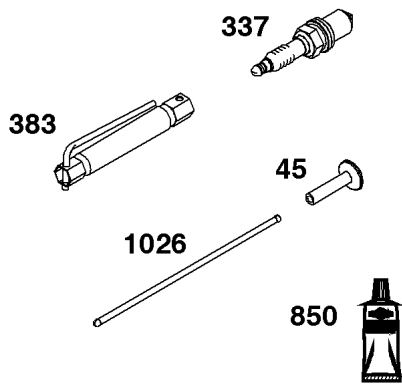

Not For
Reproduction

Cylinder Head Group

REF NO	PART NO	QTY	DESCRIPTION
5	597267	1	HEAD, Cylinder
7	796475	1	Gasket-Cylinder Head
13	793451	4	Screw -(Cylinder Head)
33	499642	1	Valve-Exhaust
34	795443	1	Valve-Intake
35	597303	1	SPRING, Valve -(Intake)
36	597303	1	SPRING, Valve -(Exhaust)
40	692194	2	Retainer-Valve
45	690977	2	TAPPET, Valve
155	597311	1	PLATE, Cylinder Head
192	597314	2	ADJUSTER, Rocker Arm
238	691300	2	Cap-Valve
337	594264	1	Plug-Spark
383		1	WRENCH, Spark Plug -(Part information located in Service Parts and Tools Group.)
623	799581	1	Seal-O Ring -(Carburetor Spacer)
718	690959	2	PIN, Locating
830	597315	2	STUD, Rocker Arm
850			SEALANT, Liquid -(Part information located in Service Parts and Tools Group.)
868	597316	1	SEAL, Valve
914	591103	4	Screw -(Rocker Cover)
1022	597318	1	GASKET, Rocker Cover
1023	597280	1	COVER, Rocker
1026	796481	2	Rod-Push
1029	691230	2	Arm-Rocker