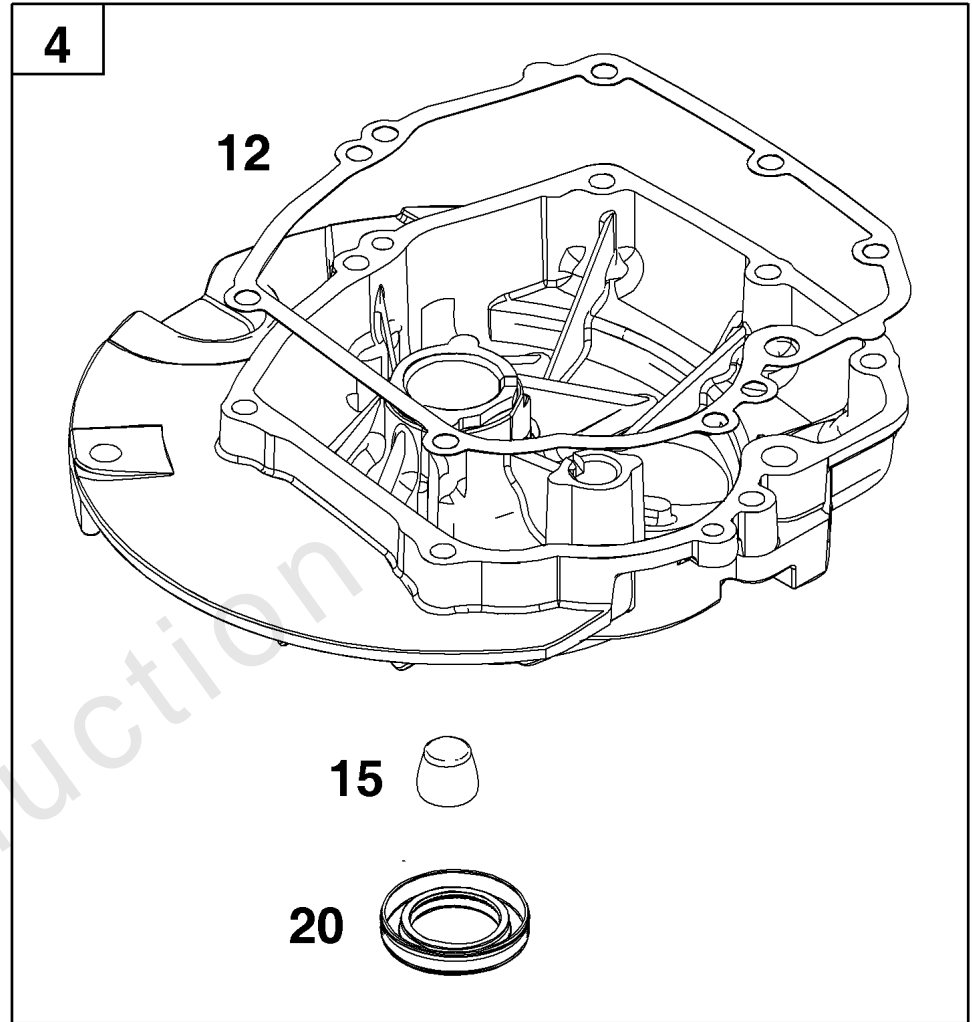

Service Parts & Tools Group

REF NO	PART NO	QTY	DESCRIPTION
121	594636	1	KIT, Carburetor Overhaul -(Service Kits may include extra parts not specific to this engine.)
358	597320	1	GASKET SET, Engine -(Service Kits may include extra parts not specific to this engine.)
363	19203	1	PULLER, Flywheel
383	19576S	1	WRENCH, Spark Plug
850	100106	1	SEALANT, Liquid

Not For
Reproduction

718

22