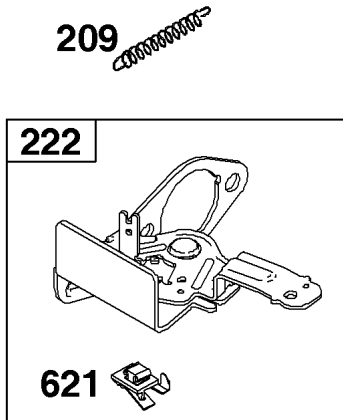

Controls, Governor Spring, Thermostat

REF NO	PART NO	QTY	DESCRIPTION
202	796657		Link-Mechanical Governor
209	793604		Spring-Governor
216A	798944		Link-Choke
222	796482		Bracket-Control -(Manual Friction, Remote, & Fixed Speed Control)
227	796487		Lever-Governor Control
236	691826		Link-Lockout
265	690798		Clamp-Casing
267	691044		SCREW -(Casing Clamp)
268	691025		CASING, Control Wire -(Cut To Required Length)
269	691026		WIRE, Control -(Cut To Required Length)
270	691027		NUT -(Control Wire Casing)
271	691028		Lever-Control
291A	798938		Thermostat
505	793515		NUT -(Governor Control Lever)
562	793514		Bolt -(Governor Control Lever)
621	692310		Switch-Stop
745	793491		Screw -(Brake)
843	691884		Sleeve-Lever
883	793497		Gasket-Exhaust
883A	796677		Gasket-Exhaust
922	692135		Spring-Brake
923	796635		Brake