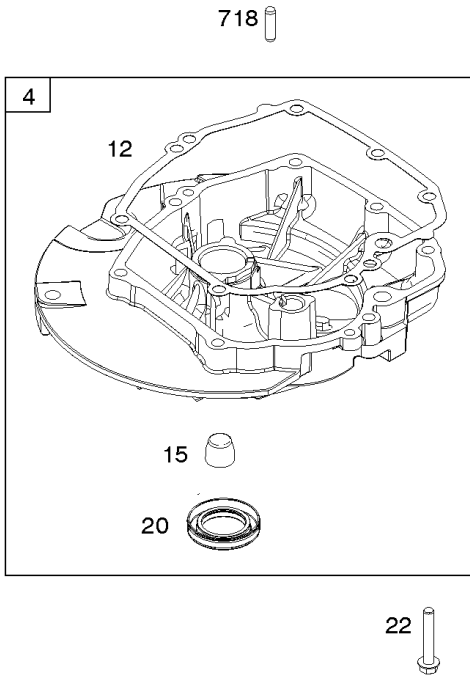

Fuel Supply, Lubrication

REF NO	PART NO	QTY	DESCRIPTION
187	791766		LINE, Fuel -(Cut To Required Length)
187A	796491		Line-Fuel -(Formed Hose)
523	796503		DIPSTICK
524	692296		Seal-Dipstick Tube
525	796502		Tube-Dipstick
601	791850		CLAMP, Hose
670	793485		Spacer-Fuel Tank
842	691031		SEAL, O-Ring -(Dipstick Tube)
847	796501		Dipstick/Tube Assembly
957	799585		Cap-Fuel Tank
957C	796577		Cap-Fuel Tank
958	698183		VALVE, Fuel Shut Off(PLT)
972	590949		Tank-Fuel
1059	793471		Kit-Screw/Washer

Not For
Reproduction