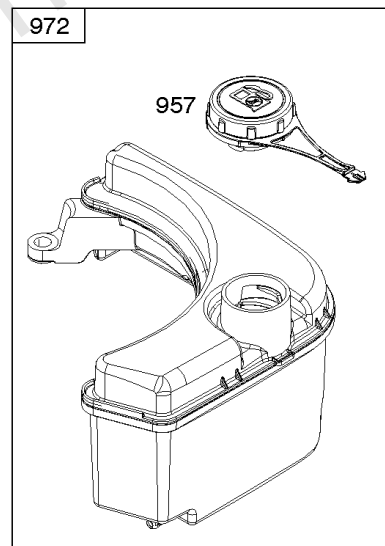

Fuel Supply, Lubrication

REF NO	PART NO	QTY	DESCRIPTION
187	791766		LINE, Fuel -(Cut To Required Length)
187A	796491		Line-Fuel -(Formed Hose)
523	796503		DIPSTICK
524	692296		Seal-Dipstick Tube
525	796502		Tube-Dipstick
601	791850		CLAMP, Hose
670	793485		Spacer-Fuel Tank
842	691031		SEAL, O-Ring -(Dipstick Tube)
847	796501		Dipstick/Tube Assembly
957	799585		Cap-Fuel Tank
957C	796577		Cap-Fuel Tank
958	698183		VALVE, Fuel Shut Off(PLT)
972	590949		Tank-Fuel
1059	793471		Kit-Screw/Washer

Not For
Reproduction