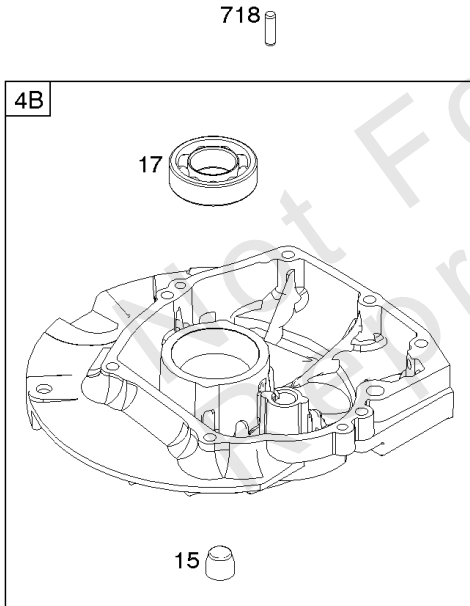

Fuel Supply, Lubrication

REF NO	PART NO	QTY	DESCRIPTION
187	791766		LINE, Fuel -(Cut To Required Length)
187A	796491		Line-Fuel -(Formed Hose)
523	796503		DIPSTICK
524	692296		Seal-Dipstick Tube
525	796502		Tube-Dipstick
601	791850		CLAMP, Hose
670	793485		Spacer-Fuel Tank
842	691031		SEAL, O-Ring -(Dipstick Tube)
847	796501		Dipstick/Tube Assembly
957	799585		Cap-Fuel Tank
957C	796577		Cap-Fuel Tank
958	698183		VALVE, Fuel Shut Off(PLT)
972	590949		Tank-Fuel
1059	793471		Kit-Screw/Washer

Not For
Reproduction