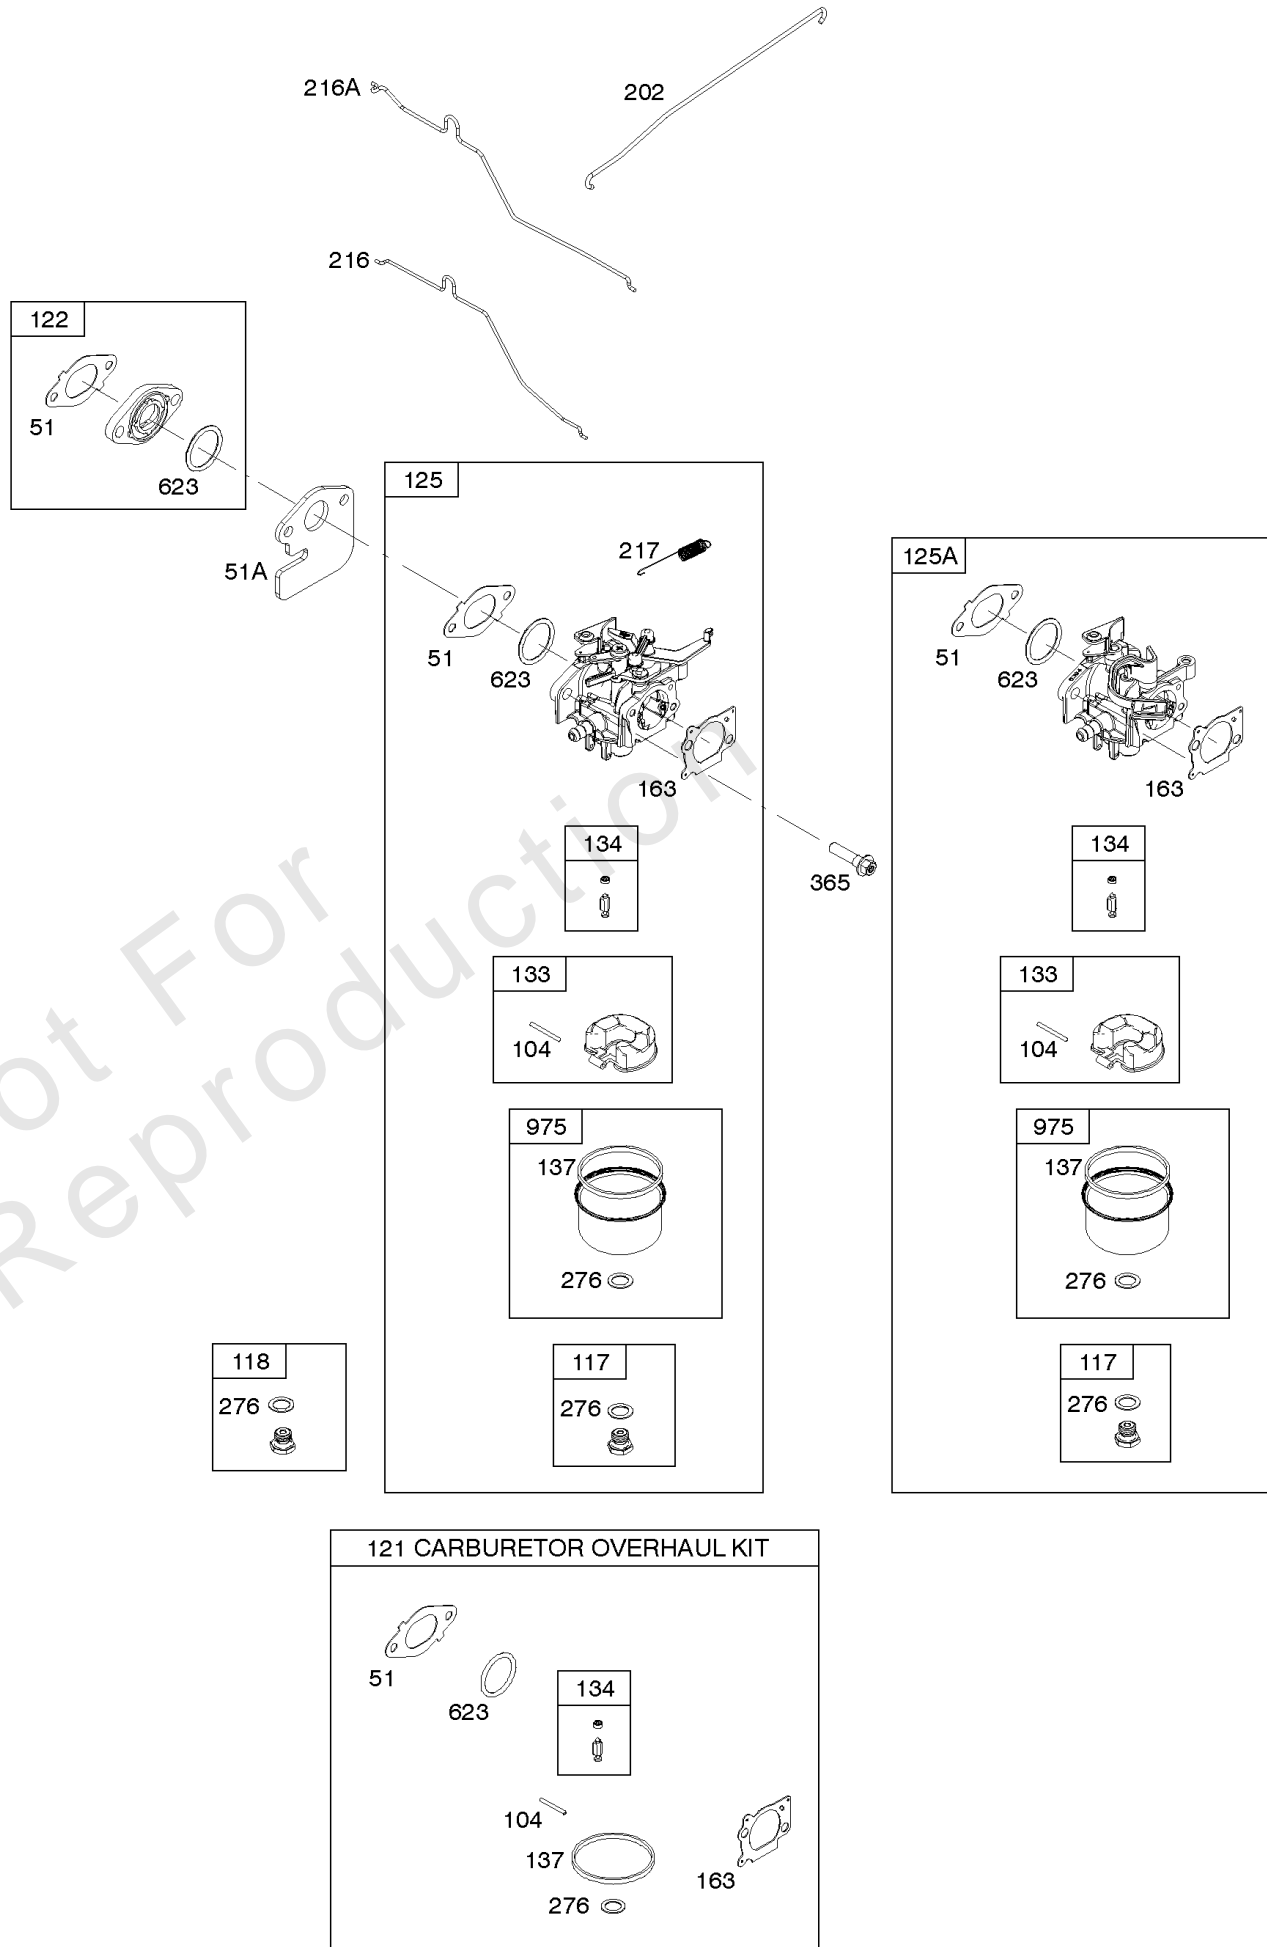

Carburetor, Carburetor Overhaul Kit

REF NO	PART NO	QTY	DESCRIPTION
51	796596		Gasket-Intake
51A	590398		Gasket-Intake
104	797622		Pin-Float Hinge
117	798660		Jet-Main -(Standard) -Used After Code Date 14012600
117	799178		Jet-Main -(Standard) -Used Before Code Date 14012700
118	799604		Jet-Main -(High Altitude) -Used Before Code Date 14012700
118	799607		Jet-Main -(High Altitude) -Used After Code Date 14012600
121	592172		Kit-Carburetor Overhaul
122	796595		Spacer-Carburetor
125	593599		Carburetor
133	797626		Float-Carburetor
134	799177		Kit-Needle/Seat
137	797625		Gasket-Float Bowl
163	691894		Gasket-Air Cleaner
202	796657		Link-Mechanical Governor
216A	798944		Link-Choke
217	799179		Spring-Choke Return
276	797632		Washer-Sealing
365	699484		Screw -(Carburetor)
623	793628		Seal-O Ring -(Carburetor Spacer)
975	797631		Bowl-Float