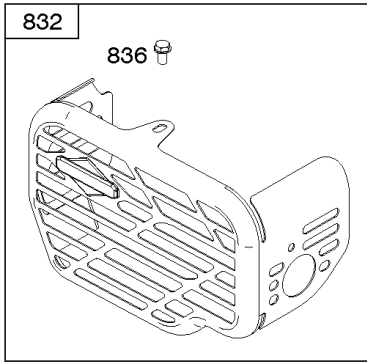

Exhaust System

REF NO	PART NO	QTY	DESCRIPTION
81	691740		Lock-Muffler Screw
300A	798940		Muffler
613	796496		Screw -(Muffler)
676	692010		Deflector-Muffler
676A	799187		Deflector-Muffler
677	690661		SCREW -(Muffler Deflector)
832A	593411		Guard-Muffler
836	793500		Screw -(Muffler Guard)
883	793497		Gasket-Exhaust
883A	796677		Gasket-Exhaust
994A	593483		Arrestor-Spark

Not For
Reproduction