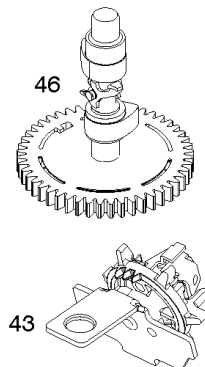

Camshaft, Crankshaft, Cylinder, Piston/Rings/Connecting Rod, Warning Label

Mfg. No: 121S02-0011-F1

1319 WARNING LABEL

REQUIRED when replacing parts with warning labels affixed.

1319A WARNING LABEL

REQUIRED when replacing parts with warning labels affixed.

1330 REPAIR MANUAL

1036 EMISSIONS LABEL

Not For Reproduction

Camshaft, Crankshaft, Cylinder, Piston/Rings/Connecting Rod, Warning Label

REF NO	PART NO	QTY	DESCRIPTION
1	798947		Cylinder Assembly
3	299819S		SEAL, Oil -(Magneto Side)
16	799337		Crankshaft
24	222698S		KEY, Flywheel
25	590404		Piston Assembly -(Standard)
25	590405		Piston Assembly -(.020" Oversize)
26	797305		Ring Set -(.020" Oversize) -Used After Code Date 09041900 -Used Before Code Date 11070100
26	590402		Ring Set -(Standard) -Used After Code Date 11063000
26	590403		Ring Set -(.020" Oversize) -Used After Code Date 11063000
26	796641		Ring Set -(Standard) -Used Before Code Date 09042000
26	796642		Ring Set -(.020" Oversize) -Used Before Code Date 09042000
26	797304		Ring Set -(Standard) -Used After Code Date 09041900 -Used Before Code Date 11070100
27	691588		Lock-Piston Pin
28	298909		Pin-Piston
29	796470		Rod-Connecting
32	691664		Screw -(Connecting Rod)
32A	695759		Screw -(Connecting Rod)
43	593913		SLINGER, Governor/Oil
46	694039		Camshaft
404	690272		WASHER -(Governor Crank)
598	592587		Shim-End Play -(Crankshaft or Camshaft Bearing)
615	690340		RETAINER, Governor Shaft
616	798327		Crank-Governor
718	690959		PIN, Locating
741	797521		Gear-Timing
1036			Label-Emissions -(Available From A Briggs & Stratton Authorized Dealer)
1263	697124		REED, Breather
1264	793453		SCREW -(Breather Reed)
1319	794467		LABEL, Warning
1319A	797669		LABEL, Warning
1330	279000		PRO SERIES REP MANUAL
1375	796476		Cover-Breather Reed
1376	794451		Screw -(Breather Reed Cover)