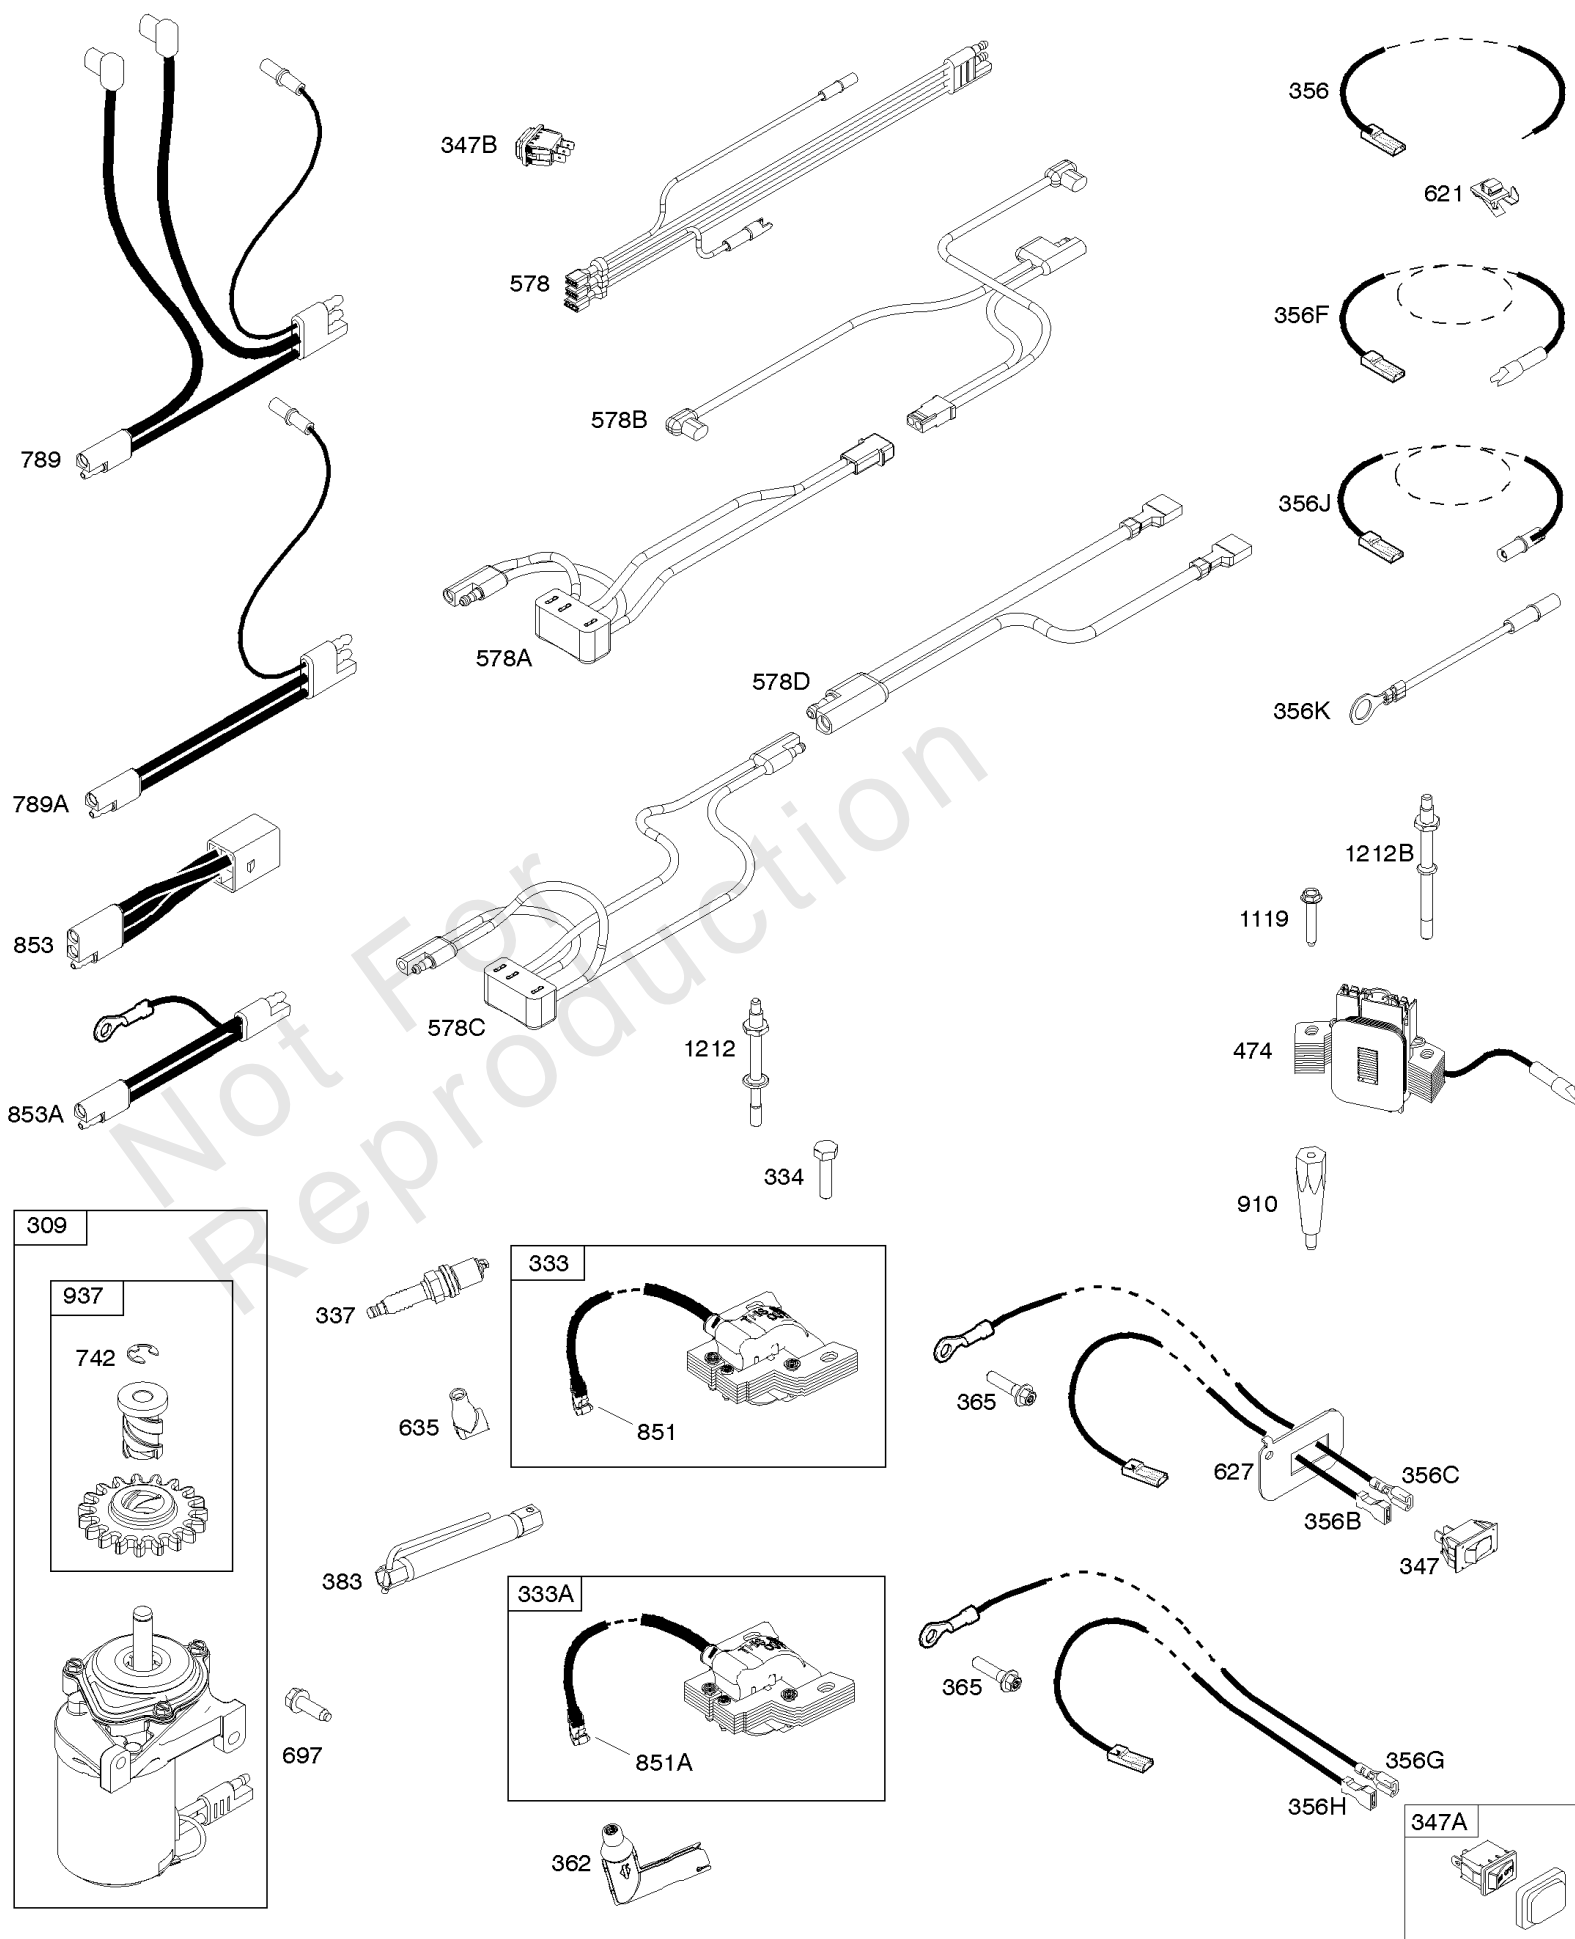

Alternator, Electric Starter, Ignition

REF NO	PART NO	QTY	DESCRIPTION
309	799241		Motor-Starter
333	796500		Armature-Magneto -(90 Degree Ignition Terminal)
334	793454		Screw -(Magneto Armature)
337	594264		Plug-Spark -(Resistor)
347A	592694		Switch-Rocker
356G	798942		Wire-Stop
356H	798943		Wire-Stop
362	799646		Shield-Spark Plug
365	699484		Screw -(Carburetor)
383	19576S		WRENCH, Spark Plug
474	794103		Alternator
578	593322		Wire Assembly
578A	594367		Wire Assembly -(Instart)
578B	594368		HARNESS, Wiring -(Instart)
578C	595147		Wire Assembly -(Instart)
621	692310		Switch-Stop
635	66538S		BOOT, Spark Plug
697	691127		SCREW -(Starter Motor) (Drive Cap)
742	93941		RETAINER, E Ring
789	792685		Harness-Wiring
789A	696546		Harness-Wiring
851	493880S		TERMINAL, Spark Plug
851A	692424		Terminal-Spark Plug
853	696842		Adapter-Wire
853A	695897		Adapter-Wire
910	796498		Stud -(Alternator)
1119	794100		Screw -(Alternator)
1212	796537		Stud -(Blower Housing)
1212B	797002		Stud -(Blower Housing) (Used With Alternator Only)