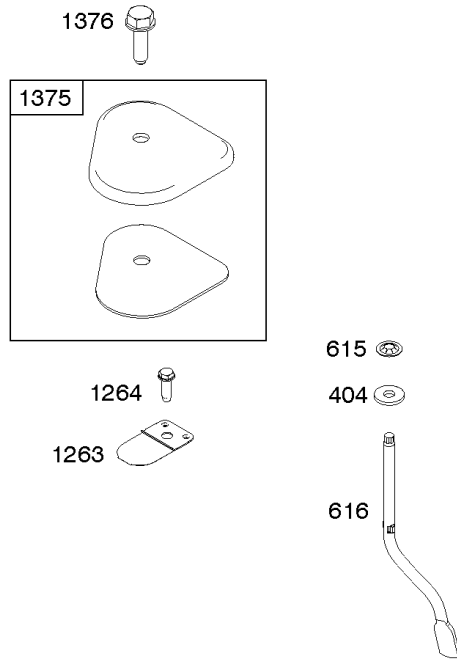

Camshaft, Crankshaft, Cylinder, Piston/Rings/Connecting Rod, Warning Label

Mfg. No: 121S02-0011-F1

1319 WARNING LABEL

REQUIRED when replacing parts with warning labels affixed.

1319A WARNING LABEL

REQUIRED when replacing parts with warning labels affixed.

1330 REPAIR MANUAL

1036 EMISSIONS LABEL

Not For Reproduction

Camshaft, Crankshaft, Cylinder, Piston/Rings/Connecting Rod, Warning Label

REF NO	PART NO	QTY	DESCRIPTION
1	798947		Cylinder Assembly
3	299819S		SEAL, Oil -(Magneto Side)
16	799337		Crankshaft
24	222698S		KEY, Flywheel
25	590404		Piston Assembly -(Standard)
25	590405		Piston Assembly -(.020" Oversize)
26	797305		Ring Set -(.020" Oversize) -Used After Code Date 09041900 -Used Before Code Date 11070100
26	590402		Ring Set -(Standard) -Used After Code Date 11063000
26	590403		Ring Set -(.020" Oversize) -Used After Code Date 11063000
26	796641		Ring Set -(Standard) -Used Before Code Date 09042000
26	796642		Ring Set -(.020" Oversize) -Used Before Code Date 09042000
26	797304		Ring Set -(Standard) -Used After Code Date 09041900 -Used Before Code Date 11070100
27	691588		Lock-Piston Pin
28	298909		Pin-Piston
29	796470		Rod-Connecting
32	691664		Screw -(Connecting Rod)
32A	695759		Screw -(Connecting Rod)
43	593913		SLINGER, Governor/Oil
46	694039		Camshaft
404	690272		WASHER -(Governor Crank)
598	592587		Shim-End Play -(Crankshaft or Camshaft Bearing)
615	690340		RETAINER, Governor Shaft
616	798327		Crank-Governor
718	690959		PIN, Locating
741	797521		Gear-Timing
1036			Label-Emissions -(Available From A Briggs & Stratton Authorized Dealer)
1263	697124		REED, Breather
1264	793453		SCREW -(Breather Reed)
1319	794467		LABEL, Warning
1319A	797669		LABEL, Warning
1330	279000		PRO SERIES REP MANUAL
1375	796476		Cover-Breather Reed
1376	794451		Screw -(Breather Reed Cover)