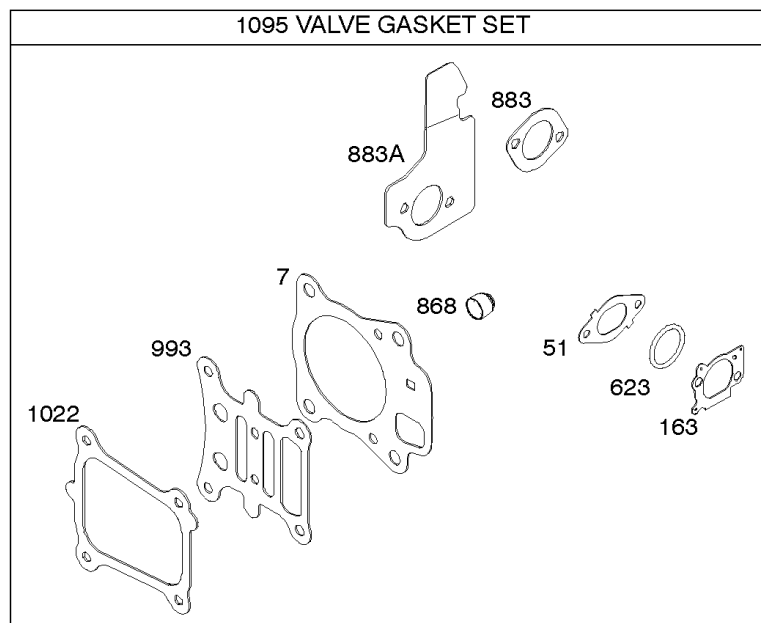

Cylinder Head, Gasket Set-Valves, Valves

REF NO	PART NO	QTY	DESCRIPTION
5	796471		Head-Cylinder
7	796475		Gasket-Cylinder Head
13	793451		Screw -(Cylinder Head)
33	499642		Valve-Exhaust
34	795443		Valve-Intake
35	691304		Spring-Valve -(Intake)
36	691304		Spring-Valve -(Exhaust)
40	692194		Retainer-Valve
45	690977		TAPPET, Valve
51	796596		Gasket-Intake
163	691894		Gasket-Air Cleaner
192	796631		Adjuster-Rocker Arm
238	691300		Cap-Valve
337	594264		Plug-Spark -(Resistor)
383	19576S		WRENCH, Spark Plug
623	793628		Seal-O Ring -(Carburetor Spacer)
635	66538S		BOOT, Spark Plug
718	690959		PIN, Locating
830	796472		Stud-Rocker Arm
868	795440		Seal-Valve
883	793497		Gasket-Exhaust
883A	796677		Gasket-Exhaust
886	799492		Gasket Kit-Cylinder Head/Plate
914	794451		Screw -(Rocker Cover)
993	796473		Gasket-Cylinder Head Plate
1022	796480		Gasket-Rocker Cover
1023	796479		Cover-Rocker
1026	796481		Rod-Push
1029	691230		Arm-Rocker
1034	691343		Guide-Push Rod
1095	592174		Gasket Set-Valve