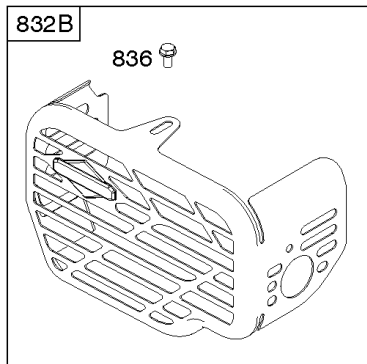

Exhaust System

REF NO	PART NO	QTY	DESCRIPTION
81	691740		Lock-Muffler Screw
300A	798940		Muffler
613	796496		Screw -(Muffler)
676	692010		Deflector-Muffler
676A	799187		Deflector-Muffler
677	690661		SCREW -(Muffler Deflector)
832A	593411		Guard-Muffler
836	793500		Screw -(Muffler Guard)
883	793497		Gasket-Exhaust
883A	796677		Gasket-Exhaust
994A	593483		Arrestor-Spark

Not For
Reproduction