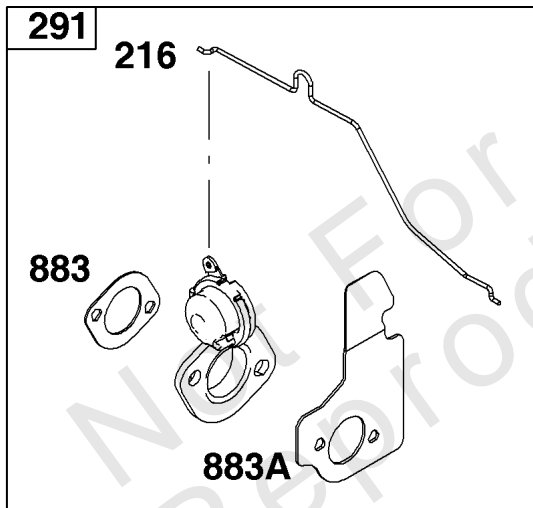

Controls, Governor Spring, Thermostat

REF NO	PART NO	QTY	DESCRIPTION
202	796657		Link-Mechanical Governor
209	793604		Spring-Governor
216A	798944		Link-Choke
222	796482		Bracket-Control -(Manual Friction, Remote, & Fixed Speed Control)
227	796487		Lever-Governor Control
236	691826		Link-Lockout
265	690798		Clamp-Casing
267	691044		SCREW -(Casing Clamp)
268	691025		CASING, Control Wire -(Cut To Required Length)
269	691026		WIRE, Control -(Cut To Required Length)
270	691027		NUT -(Control Wire Casing)
271	691028		Lever-Control
291A	798938		Thermostat
505	793515		NUT -(Governor Control Lever)
562	793514		Bolt -(Governor Control Lever)
621	692310		Switch-Stop
745	793491		Screw -(Brake)
843	691884		Sleeve-Lever
883	793497		Gasket-Exhaust
883A	796677		Gasket-Exhaust
922	692135		Spring-Brake
923	796635		Brake