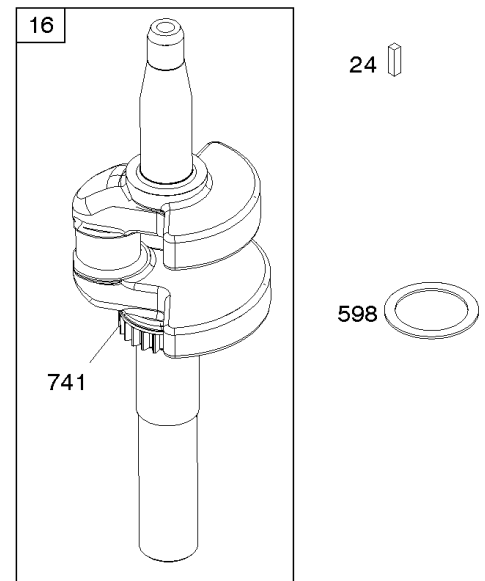

Camshaft, Crankshaft, Cylinder, Piston/Rings/Connecting Rod, Warning Label

Mfg. No: 121S02-0011-F1

1319 WARNING LABEL

REQUIRED when replacing parts with warning labels affixed.

1319A WARNING LABEL

REQUIRED when replacing parts with warning labels affixed.

1330 REPAIR MANUAL

1036 EMISSIONS LABEL

Not For Reproduction

Camshaft, Crankshaft, Cylinder, Piston/Rings/Connecting Rod, Warning Label

REF NO	PART NO	QTY	DESCRIPTION
1	798947		Cylinder Assembly
3	299819S		SEAL, Oil -(Magneto Side)
16	799337		Crankshaft
24	222698S		KEY, Flywheel
25	590404		Piston Assembly -(Standard)
25	590405		Piston Assembly -(.020" Oversize)
26	797305		Ring Set -(.020" Oversize) -Used After Code Date 09041900 -Used Before Code Date 11070100
26	590402		Ring Set -(Standard) -Used After Code Date 11063000
26	590403		Ring Set -(.020" Oversize) -Used After Code Date 11063000
26	796641		Ring Set -(Standard) -Used Before Code Date 09042000
26	796642		Ring Set -(.020" Oversize) -Used Before Code Date 09042000
26	797304		Ring Set -(Standard) -Used After Code Date 09041900 -Used Before Code Date 11070100
27	691588		Lock-Piston Pin
28	298909		Pin-Piston
29	796470		Rod-Connecting
32	691664		Screw -(Connecting Rod)
32A	695759		Screw -(Connecting Rod)
43	593913		SLINGER, Governor/Oil
46	694039		Camshaft
404	690272		WASHER -(Governor Crank)
598	592587		Shim-End Play -(Crankshaft or Camshaft Bearing)
615	690340		RETAINER, Governor Shaft
616	798327		Crank-Governor
718	690959		PIN, Locating
741	797521		Gear-Timing
1036			Label-Emissions -(Available From A Briggs & Stratton Authorized Dealer)
1263	697124		REED, Breather
1264	793453		SCREW -(Breather Reed)
1319	794467		LABEL, Warning
1319A	797669		LABEL, Warning
1330	279000		PRO SERIES REP MANUAL
1375	796476		Cover-Breather Reed
1376	794451		Screw -(Breather Reed Cover)