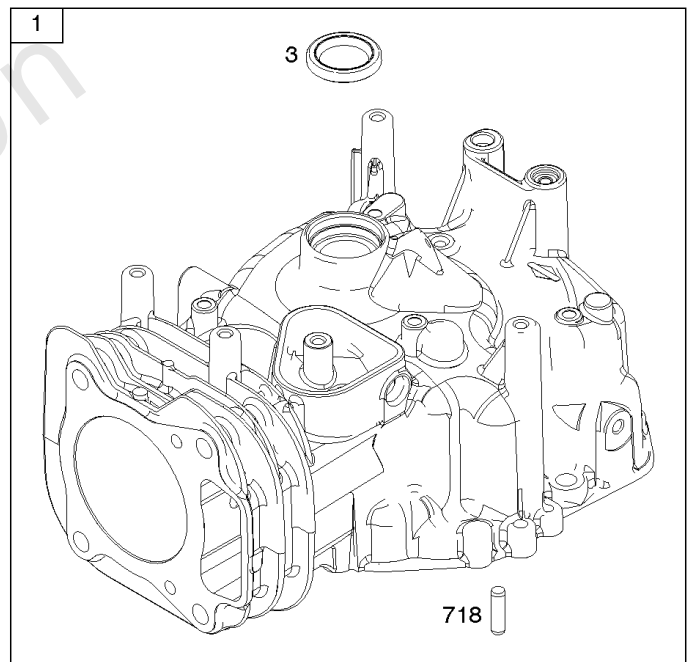

Camshaft, Crankshaft, Cylinder, Piston/Rings/Connecting Rod, Warning Label

Mfg. No: 121S02-0011-F1

1319 WARNING LABEL

REQUIRED when replacing parts with warning labels affixed.

1319A WARNING LABEL

REQUIRED when replacing parts with warning labels affixed.

1330 REPAIR MANUAL

1036 EMISSIONS LABEL

Not For Reproduction

Camshaft, Crankshaft, Cylinder, Piston/Rings/Connecting Rod, Warning Label

REF NO	PART NO	QTY	DESCRIPTION
1	798947		Cylinder Assembly
3	299819S		SEAL, Oil -(Magneto Side)
16	799337		Crankshaft
24	222698S		KEY, Flywheel
25	590404		Piston Assembly -(Standard)
25	590405		Piston Assembly -(.020" Oversize)
26	797305		Ring Set -(.020" Oversize) -Used After Code Date 09041900 -Used Before Code Date 11070100
26	590402		Ring Set -(Standard) -Used After Code Date 11063000
26	590403		Ring Set -(.020" Oversize) -Used After Code Date 11063000
26	796641		Ring Set -(Standard) -Used Before Code Date 09042000
26	796642		Ring Set -(.020" Oversize) -Used Before Code Date 09042000
26	797304		Ring Set -(Standard) -Used After Code Date 09041900 -Used Before Code Date 11070100
27	691588		Lock-Piston Pin
28	298909		Pin-Piston
29	796470		Rod-Connecting
32	691664		Screw -(Connecting Rod)
32A	695759		Screw -(Connecting Rod)
43	593913		SLINGER, Governor/Oil
46	694039		Camshaft
404	690272		WASHER -(Governor Crank)
598	592587		Shim-End Play -(Crankshaft or Camshaft Bearing)
615	690340		RETAINER, Governor Shaft
616	798327		Crank-Governor
718	690959		PIN, Locating
741	797521		Gear-Timing
1036			Label-Emissions -(Available From A Briggs & Stratton Authorized Dealer)
1263	697124		REED, Breather
1264	793453		SCREW -(Breather Reed)
1319	794467		LABEL, Warning
1319A	797669		LABEL, Warning
1330	279000		PRO SERIES REP MANUAL
1375	796476		Cover-Breather Reed
1376	794451		Screw -(Breather Reed Cover)