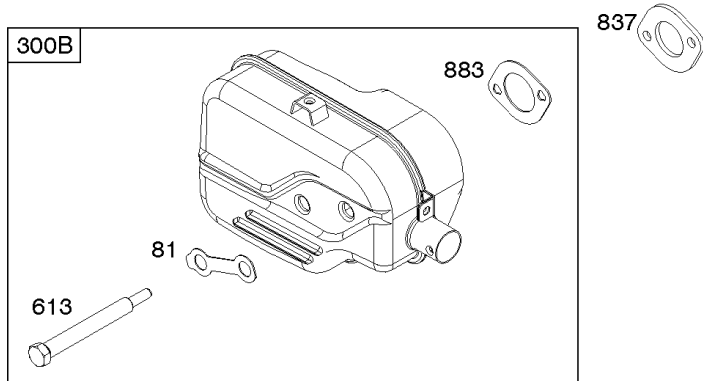

Exhaust System

REF NO	PART NO	QTY	DESCRIPTION
81	691740		Lock-Muffler Screw
300A	798940		Muffler
613	796496		Screw -(Muffler)
676	692010		Deflector-Muffler
676A	799187		Deflector-Muffler
677	690661		SCREW -(Muffler Deflector)
832A	593411		Guard-Muffler
836	793500		Screw -(Muffler Guard)
883	793497		Gasket-Exhaust
883A	796677		Gasket-Exhaust
994A	593483		Arrestor-Spark

Not For
Reproduction