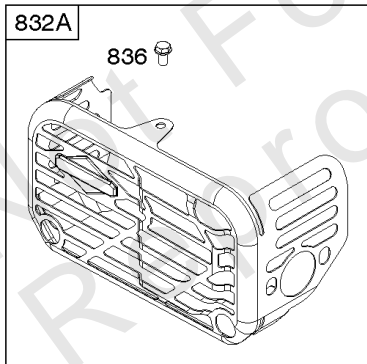

Exhaust System

REF NO	PART NO	QTY	DESCRIPTION
81	691740		Lock-Muffler Screw
300A	798940		Muffler
613	796496		Screw -(Muffler)
676	692010		Deflector-Muffler
676A	799187		Deflector-Muffler
677	690661		SCREW -(Muffler Deflector)
832A	593411		Guard-Muffler
836	793500		Screw -(Muffler Guard)
883	793497		Gasket-Exhaust
883A	796677		Gasket-Exhaust
994A	593483		Arrestor-Spark

Not For
Reproduction