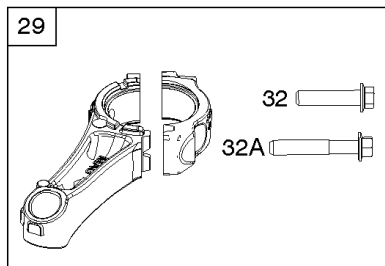

Camshaft, Crankshaft, Cylinder, Piston/Rings/Connecting Rod, Warning Label

Mfg. No: 121S02-0011-F1

1319 WARNING LABEL

REQUIRED when replacing parts with warning labels affixed.

1319A WARNING LABEL

REQUIRED when replacing parts with warning labels affixed.

1330 REPAIR MANUAL

1036 EMISSIONS LABEL

Not For Reproduction

Camshaft, Crankshaft, Cylinder, Piston/Rings/Connecting Rod, Warning Label

REF NO	PART NO	QTY	DESCRIPTION
1	798947		Cylinder Assembly
3	299819S		SEAL, Oil -(Magneto Side)
16	799337		Crankshaft
24	222698S		KEY, Flywheel
25	590404		Piston Assembly -(Standard)
25	590405		Piston Assembly -(.020" Oversize)
26	797305		Ring Set -(.020" Oversize) -Used After Code Date 09041900 -Used Before Code Date 11070100
26	590402		Ring Set -(Standard) -Used After Code Date 11063000
26	590403		Ring Set -(.020" Oversize) -Used After Code Date 11063000
26	796641		Ring Set -(Standard) -Used Before Code Date 09042000
26	796642		Ring Set -(.020" Oversize) -Used Before Code Date 09042000
26	797304		Ring Set -(Standard) -Used After Code Date 09041900 -Used Before Code Date 11070100
27	691588		Lock-Piston Pin
28	298909		Pin-Piston
29	796470		Rod-Connecting
32	691664		Screw -(Connecting Rod)
32A	695759		Screw -(Connecting Rod)
43	593913		SLINGER, Governor/Oil
46	694039		Camshaft
404	690272		WASHER -(Governor Crank)
598	592587		Shim-End Play -(Crankshaft or Camshaft Bearing)
615	690340		RETAINER, Governor Shaft
616	798327		Crank-Governor
718	690959		PIN, Locating
741	797521		Gear-Timing
1036			Label-Emissions -(Available From A Briggs & Stratton Authorized Dealer)
1263	697124		REED, Breather
1264	793453		SCREW -(Breather Reed)
1319	794467		LABEL, Warning
1319A	797669		LABEL, Warning
1330	279000		PRO SERIES REP MANUAL
1375	796476		Cover-Breather Reed
1376	794451		Screw -(Breather Reed Cover)