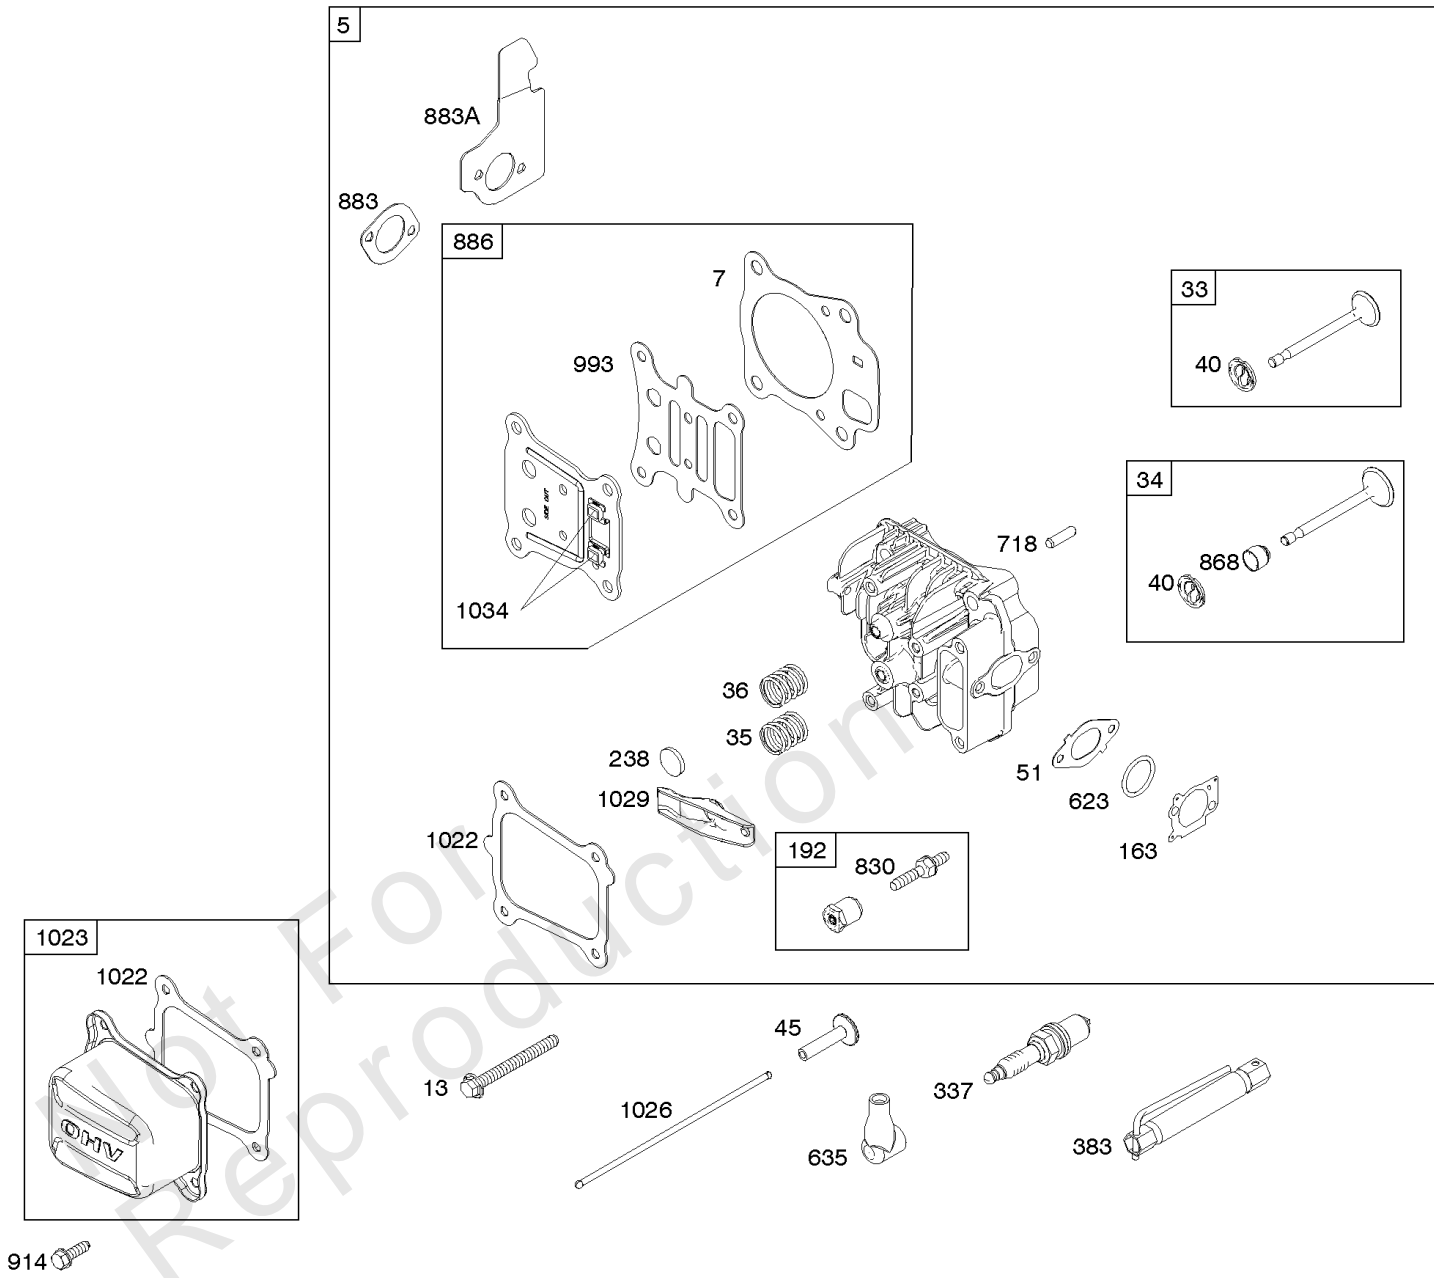

Cylinder Head, Gasket Set-Valves, Valves

REF NO	PART NO	QTY	DESCRIPTION
5	796471		Head-Cylinder
7	796475		Gasket-Cylinder Head
13	793451		Screw -(Cylinder Head)
33	499642		Valve-Exhaust
34	795443		Valve-Intake
35	691304		Spring-Valve -(Intake)
36	691304		Spring-Valve -(Exhaust)
40	692194		Retainer-Valve
45	690977		TAPPET, Valve
51	796596		Gasket-Intake
163	691894		Gasket-Air Cleaner
192	796631		Adjuster-Rocker Arm
238	691300		Cap-Valve
337	594264		Plug-Spark -(Resistor)
383	19576S		WRENCH, Spark Plug
623	793628		Seal-O Ring -(Carburetor Spacer)
635	66538S		BOOT, Spark Plug
718	690959		PIN, Locating
830	796472		Stud-Rocker Arm
868	795440		Seal-Valve
883	793497		Gasket-Exhaust
883A	796677		Gasket-Exhaust
886	799492		Gasket Kit-Cylinder Head/Plate
914	794451		Screw -(Rocker Cover)
993	796473		Gasket-Cylinder Head Plate
1022	796480		Gasket-Rocker Cover
1023	796479		Cover-Rocker
1026	796481		Rod-Push
1029	691230		Arm-Rocker
1034	691343		Guide-Push Rod
1095	592174		Gasket Set-Valve