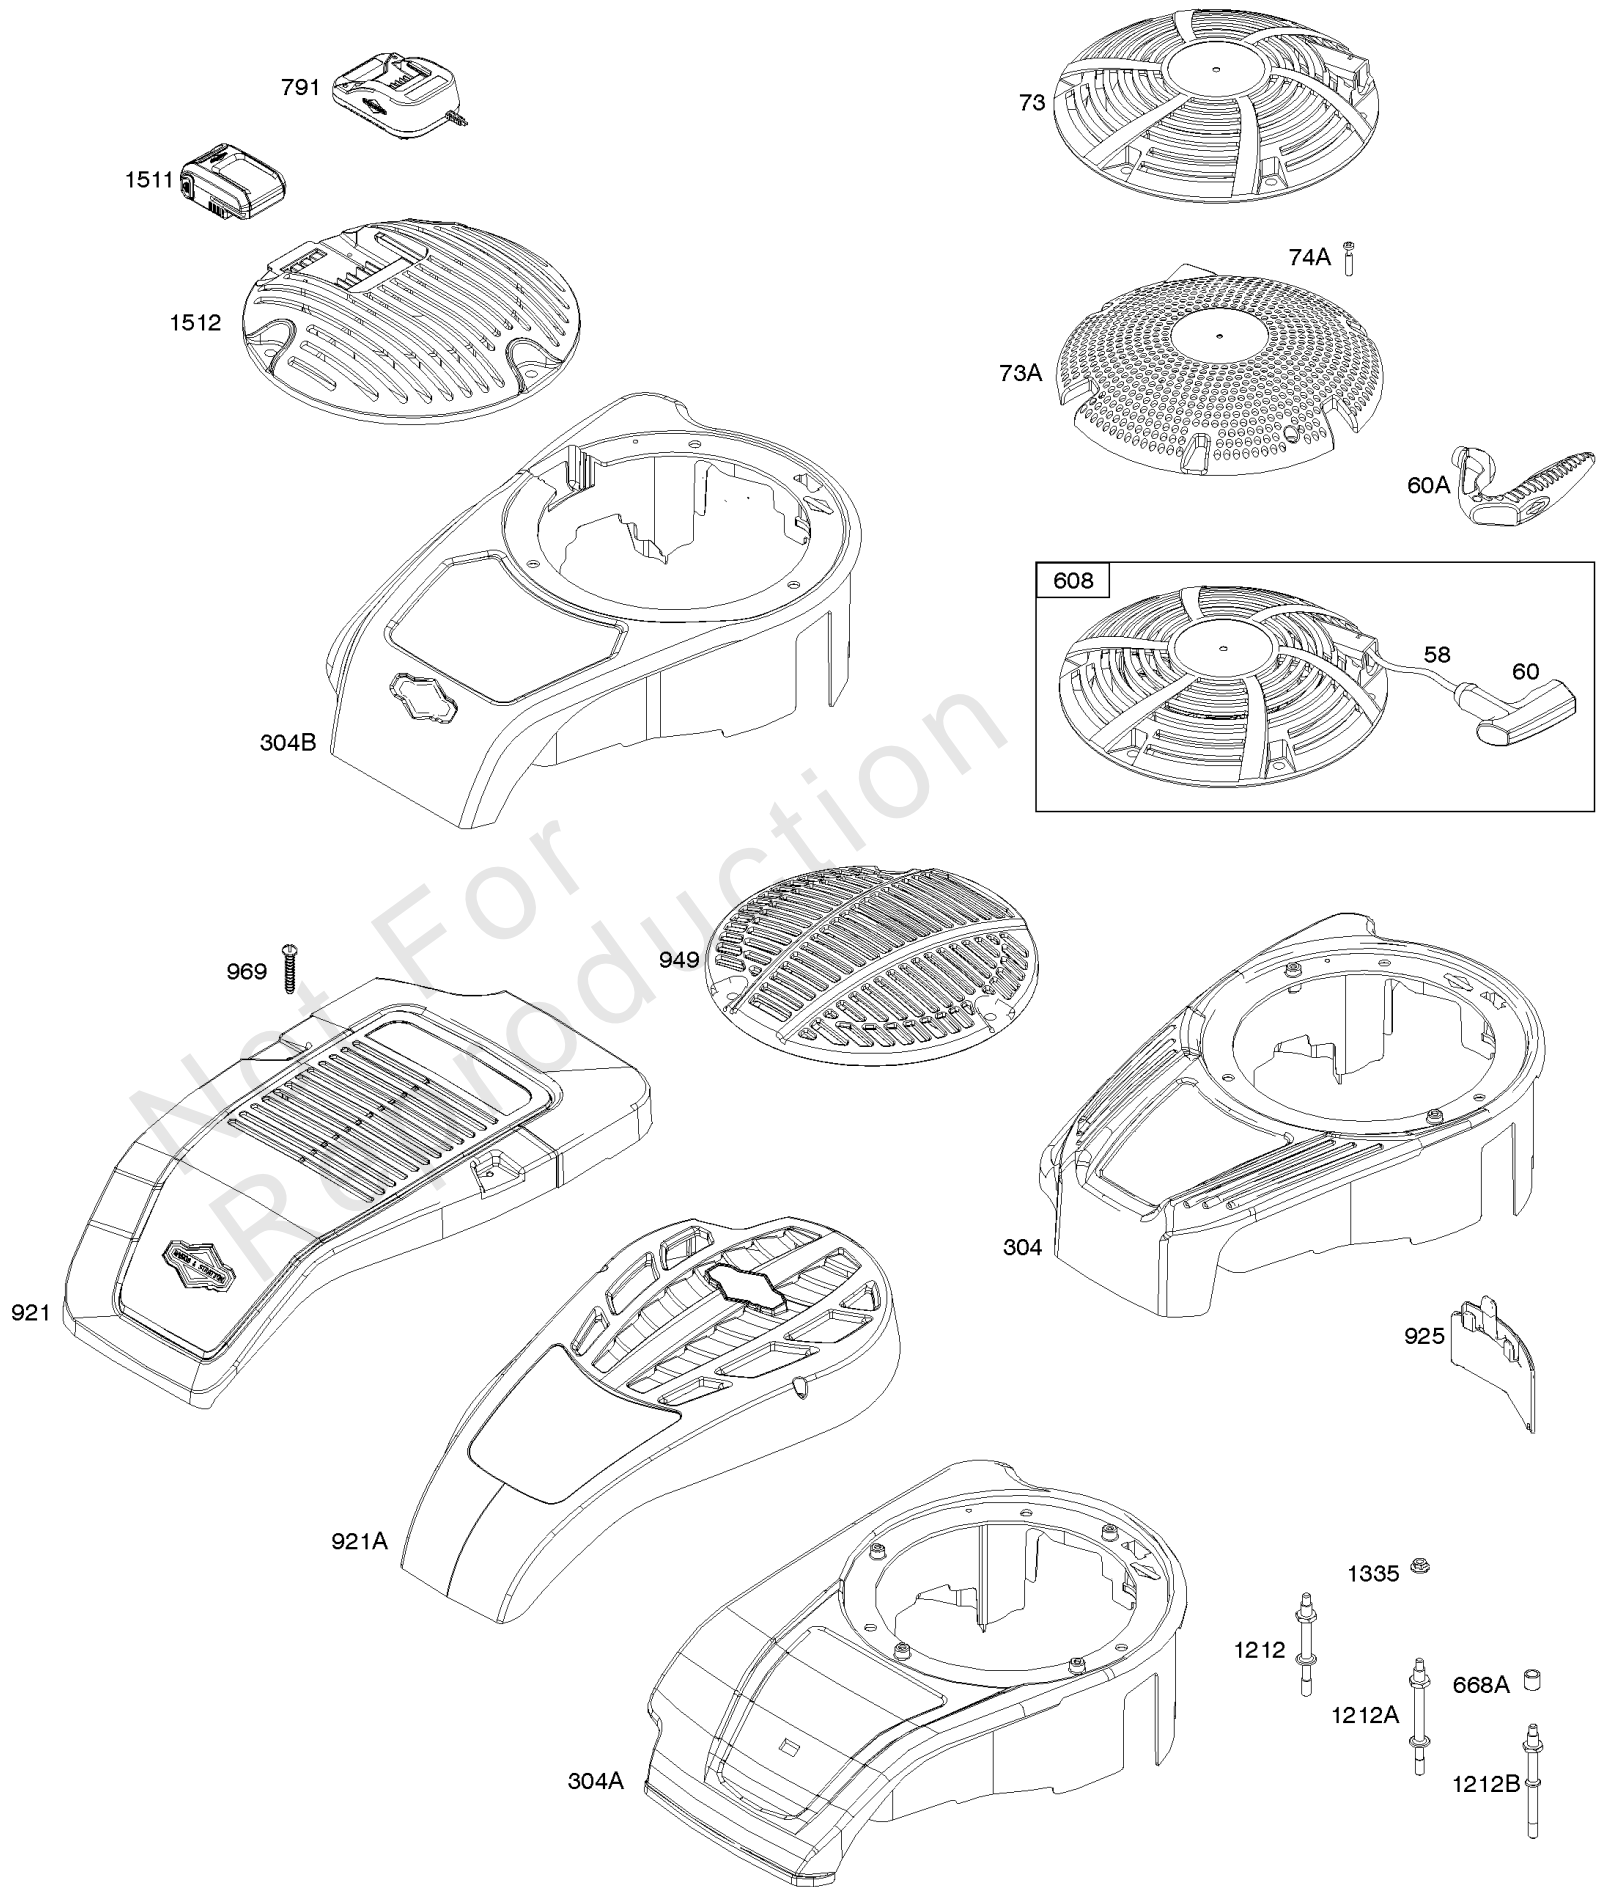

Blower Housing, Cover, Rewind Starter

REF NO	PART NO	QTY	DESCRIPTION
58	697316		Rope-Starter -(Cut To Required Length)
60	281434S		Grip-Starter Rope
60A	799716		Grip-Starter Rope
73	798337		Screen-Rotating
73A	591333		Screen-Rotating
74A	691138		Screw -(Rotating Screen)
304	796692		Housing-Blower -(Rewind Start)
304B	595146		Housing-Blower -(Instart) (Black)
304B	594362		Housing-Blower -(Instart) (Yellow)
608	796497		Starter-Rewind
668A	797383		Spacer
791	593561		CHARGER, Battery (Instart)(North America) -(Instart)
921	799692		Cover-Blower Housing
921A	799648		Cover-Blower Housing
925	796531		Cover-Linkage
949	799474		Guard-Debris Screen
1212	796537		Stud -(Blower Housing)
1212A	793479		Stud -(Blower Housing)
1212B	797002		Stud -(Blower Housing) (Used With Alternator Only)
1335	793481		Nut -(Blower Housing)
1511	593559		BATTERY (Instart)(North America) -(Instart)
1512	594366		Screen -(Instart)