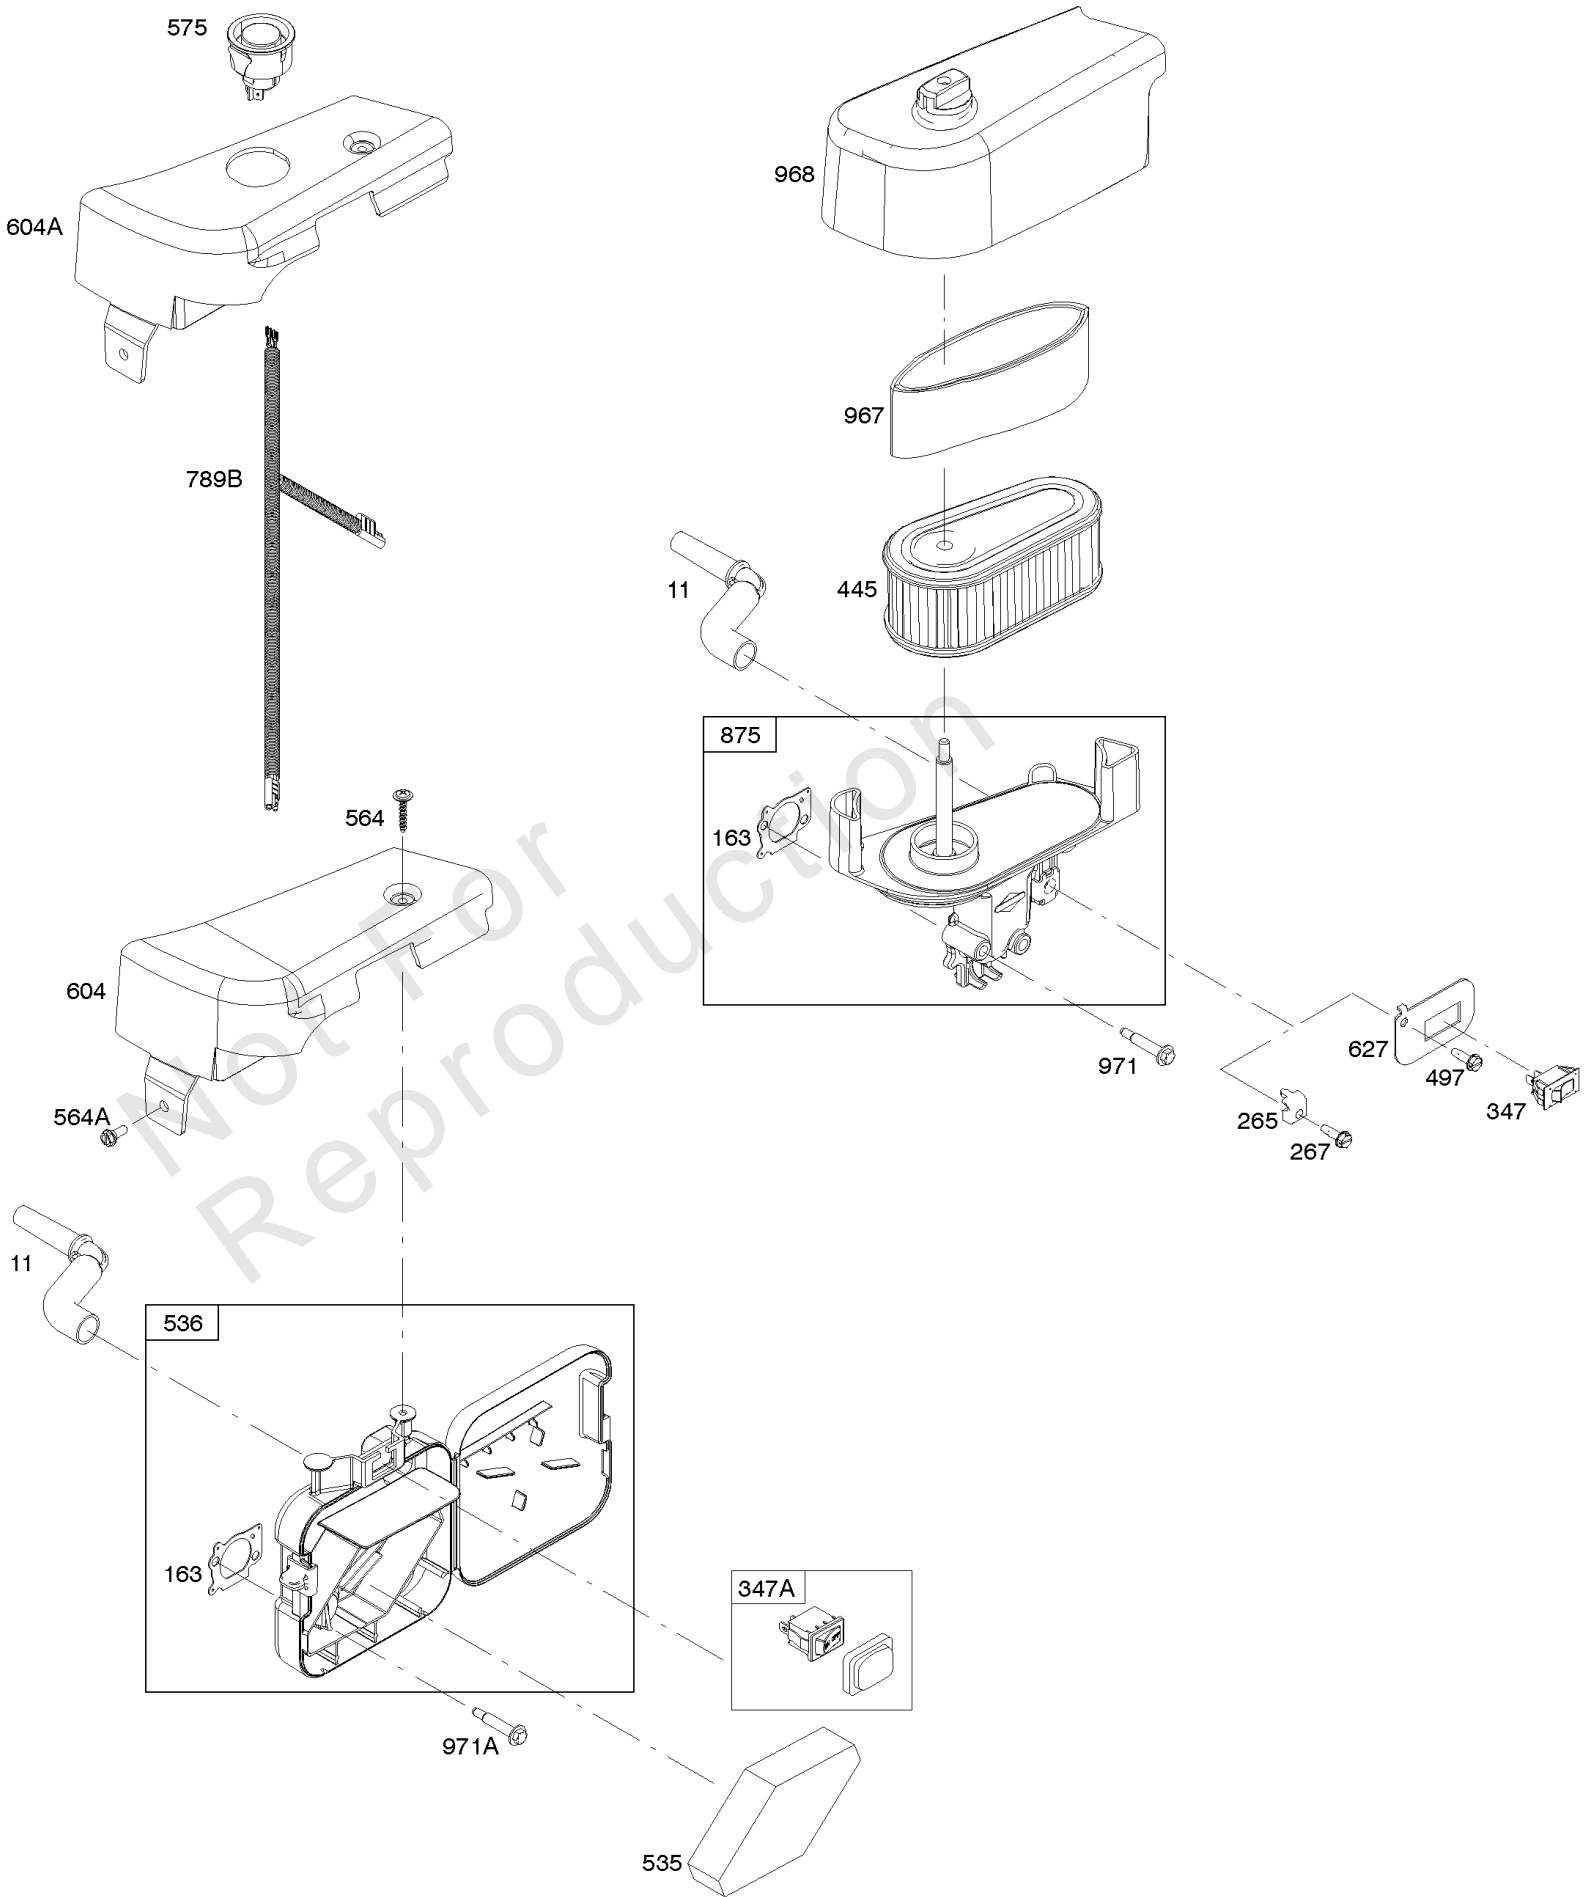

Parts Manual

Mfg. No: 121S02-0011-F1

Model Components	Page
Air Cleaner.....	4
Alternator, Electric Starter, Ignition.....	6
Blower Housing, Cover, Rewind Starter.....	8
Camshaft, Crankshaft, Cylinder, Piston/Rings/Connecting Rod, Warning Label.....	10
Carburetor, Carburetor Overhaul Kit.....	12
Controls, Governor Spring, Thermostat.....	14
Cylinder Head, Gasket Set-Valves, Valves.....	16
Exhaust System.....	18
Flywheel/Guards.....	20
Fuel Supply, Lubrication.....	22
Gasket Set-Engine, Sump.....	24

Not For
Reproduction

Air Cleaner

REF NO	PART NO	QTY	DESCRIPTION
11	796478		Tube-Breather
163	691894		Gasket-Air Cleaner
265	690798		Clamp-Casing
267	691044		SCREW -(Casing Clamp)
347A	592694		Switch-Rocker
445	795066		Filter-A/C Cartridge
535	797301		Filter-Air Cleaner Foam
536	799025		Cleaner-Air
564	690351		SCREW -(Control Cover)
564A	799026		Screw -(Control Cover)
604	799024		Cover-Control
789B	593589		Harness-Wiring
875	796492		Base-Air Cleaner
967	796254		Filter-Pre Cleaner
968	796493		Cover-Air Cleaner
971A	798294		Screw -(Air Cleaner Base to Carburetor/Throttle Body)

Camshaft, Crankshaft, Cylinder, Piston/Rings/Connecting Rod, Warning Label

Mfg. No: 121S02-0011-F1

1319 WARNING LABEL

REQUIRED when replacing parts with warning labels affixed.

1319A WARNING LABEL

REQUIRED when replacing parts with warning labels affixed.