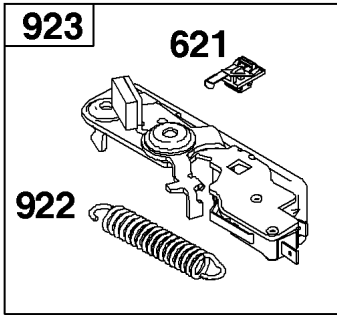

Controls, Governor Spring, Thermostat

REF NO	PART NO	QTY	DESCRIPTION
202	796657		Link-Mechanical Governor
209	793604		Spring-Governor
216A	798944		Link-Choke
222	796482		Bracket-Control -(Manual Friction, Remote, & Fixed Speed Control)
227	796487		Lever-Governor Control
236	691826		Link-Lockout
265	690798		Clamp-Casing
267	691044		SCREW -(Casing Clamp)
268	691025		CASING, Control Wire -(Cut To Required Length)
269	691026		WIRE, Control -(Cut To Required Length)
270	691027		NUT -(Control Wire Casing)
271	691028		Lever-Control
291A	798938		Thermostat
505	793515		NUT -(Governor Control Lever)
562	793514		Bolt -(Governor Control Lever)
621	692310		Switch-Stop
745	793491		Screw -(Brake)
843	691884		Sleeve-Lever
883	793497		Gasket-Exhaust
883A	796677		Gasket-Exhaust
922	692135		Spring-Brake
923	796635		Brake