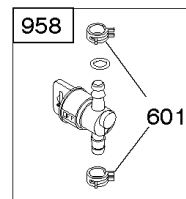

Fuel Supply, Lubrication

REF NO	PART NO	QTY	DESCRIPTION
187	791766		LINE, Fuel -(Cut To Required Length)
187A	796491		Line-Fuel -(Formed Hose)
523	796503		DIPSTICK
524	692296		Seal-Dipstick Tube
525	796502		Tube-Dipstick
601	791850		CLAMP, Hose
670	793485		Spacer-Fuel Tank
842	691031		SEAL, O-Ring -(Dipstick Tube)
847	796501		Dipstick/Tube Assembly
957	799585		Cap-Fuel Tank
957C	796577		Cap-Fuel Tank
958	698183		VALVE, Fuel Shut Off(PLT)
972	590949		Tank-Fuel
1059	793471		Kit-Screw/Washer

Not For
Reproduction