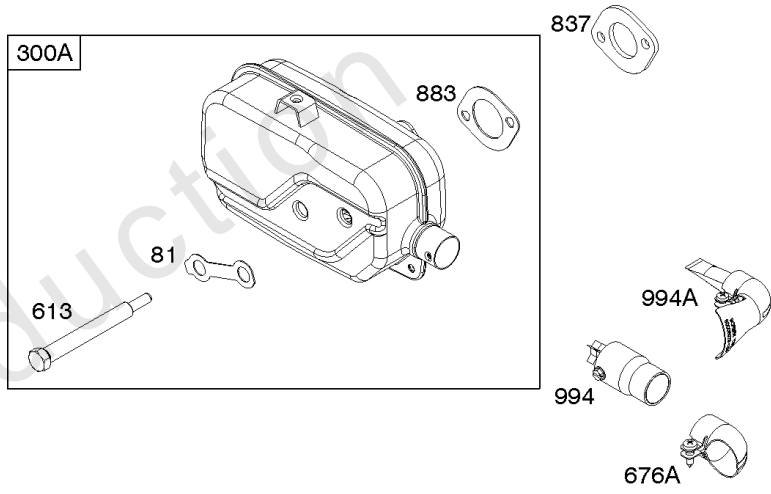

Exhaust System

REF NO	PART NO	QTY	DESCRIPTION
81	691740		Lock-Muffler Screw
300A	798940		Muffler
613	796496		Screw -(Muffler)
676	692010		Deflector-Muffler
676A	799187		Deflector-Muffler
677	690661		SCREW -(Muffler Deflector)
832A	593411		Guard-Muffler
836	793500		Screw -(Muffler Guard)
883	793497		Gasket-Exhaust
883A	796677		Gasket-Exhaust
994A	593483		Arrestor-Spark

Not For
Reproduction