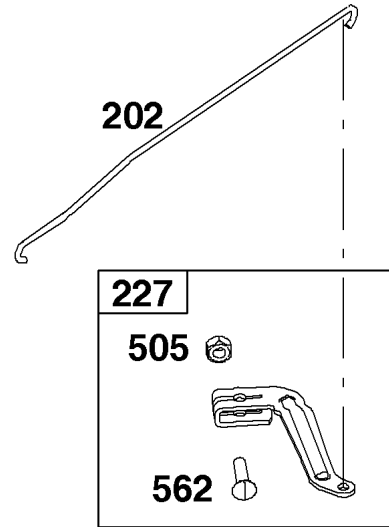

Controls, Governor Spring, Thermostat

REF NO	PART NO	QTY	DESCRIPTION
202	796657		Link-Mechanical Governor
209	793604		Spring-Governor
216A	798944		Link-Choke
222	796482		Bracket-Control -(Manual Friction, Remote, & Fixed Speed Control)
227	796487		Lever-Governor Control
236	691826		Link-Lockout
265	690798		Clamp-Casing
267	691044		SCREW -(Casing Clamp)
268	691025		CASING, Control Wire -(Cut To Required Length)
269	691026		WIRE, Control -(Cut To Required Length)
270	691027		NUT -(Control Wire Casing)
271	691028		Lever-Control
291A	798938		Thermostat
505	793515		NUT -(Governor Control Lever)
562	793514		Bolt -(Governor Control Lever)
621	692310		Switch-Stop
745	793491		Screw -(Brake)
843	691884		Sleeve-Lever
883	793497		Gasket-Exhaust
883A	796677		Gasket-Exhaust
922	692135		Spring-Brake
923	796635		Brake