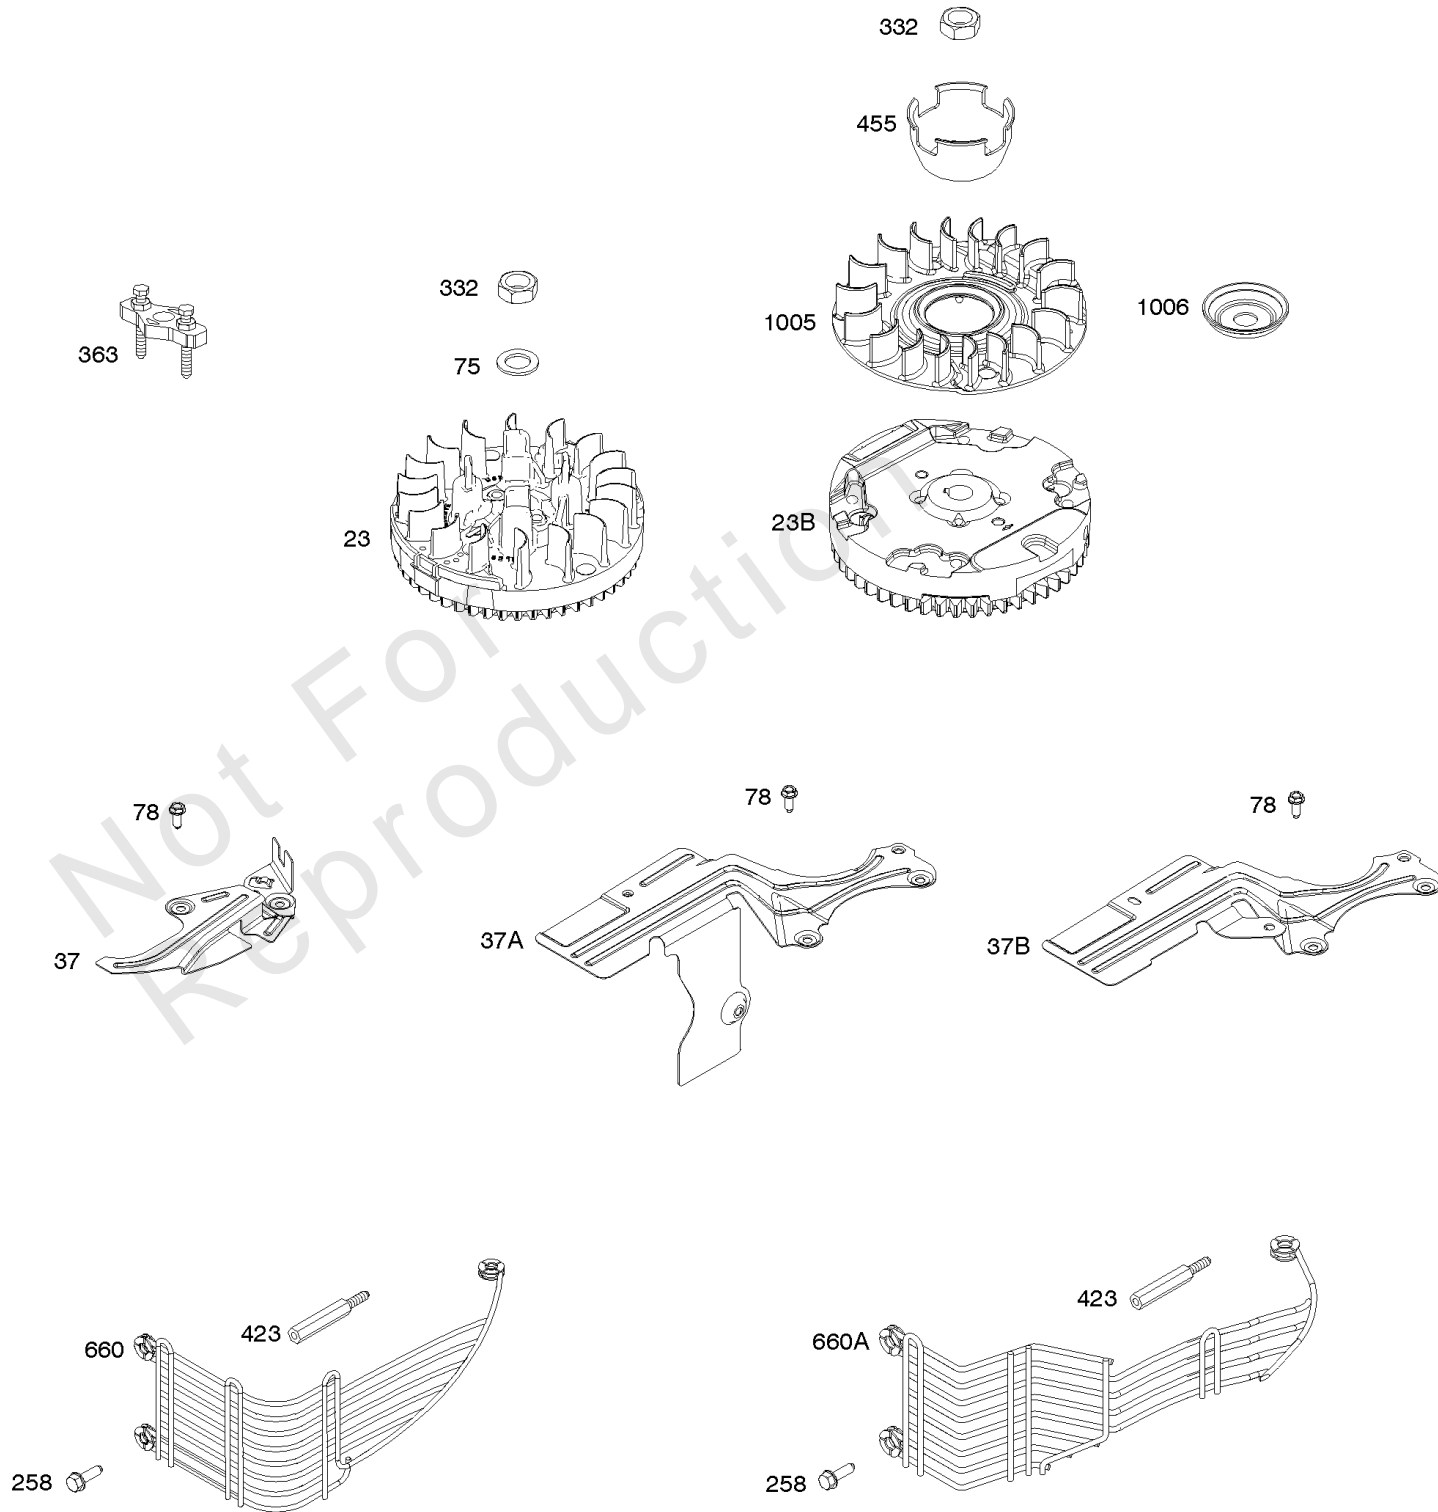

Flywheel/Guards

REF NO	PART NO	QTY	DESCRIPTION
23B	796623		Flywheel -(Cast Iron)
37	590921		Guard-Flywheel
37A	796534		Guard-Flywheel
37B	799155		Guard-Flywheel
75	691736		Washer -(Flywheel)
78	793480		SCREW -(Flywheel Guard)
258	794451		Screw -(Control Guard)
332	690662		Nut -(Flywheel)
363	19069		Puller-Flywheel
423	798322		Stud -(Control Guard)
455	796615		CUP, Flywheel
660	798323		Guard-Control
660A	593287		Guard-Control
1005	796614		Fan-Flywheel
1006	799264		Retainer-Fan

Not For
Reproduction