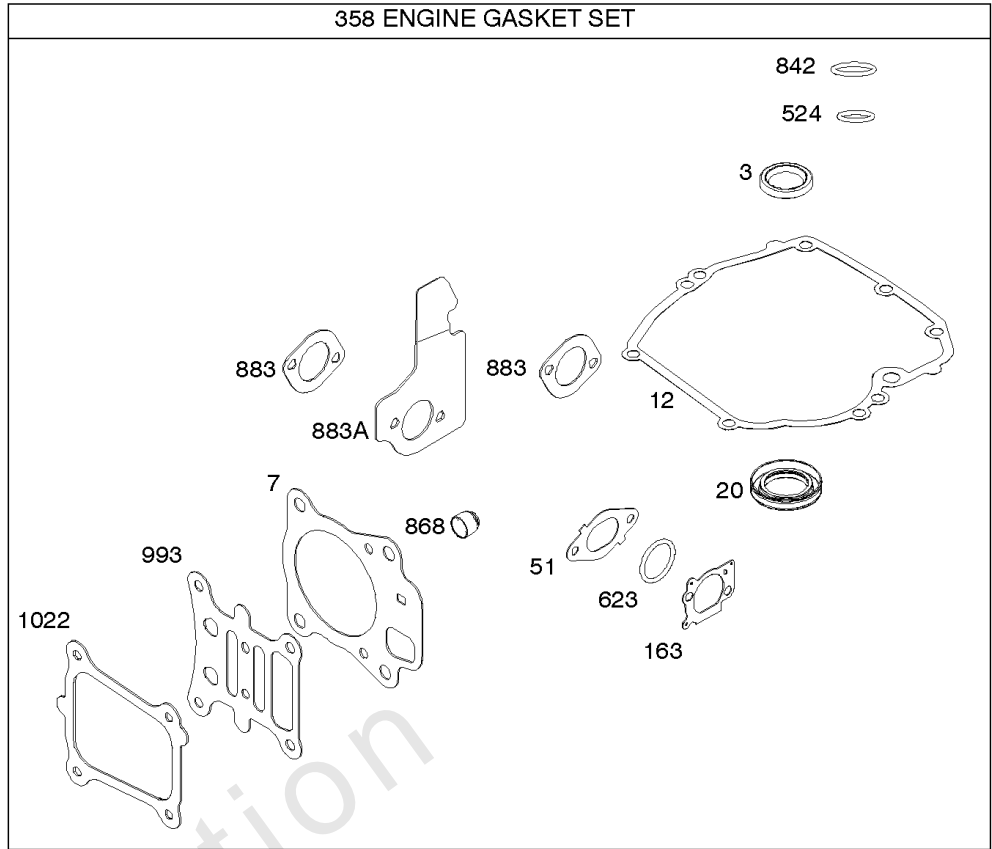

Fuel Supply, Lubrication

REF NO	PART NO	QTY	DESCRIPTION
187	791766		LINE, Fuel -(Cut To Required Length)
187A	796491		Line-Fuel -(Formed Hose)
523	796503		DIPSTICK
524	692296		Seal-Dipstick Tube
525	796502		Tube-Dipstick
601	791850		CLAMP, Hose
670	793485		Spacer-Fuel Tank
842	691031		SEAL, O-Ring -(Dipstick Tube)
847	796501		Dipstick/Tube Assembly
957	799585		Cap-Fuel Tank
957C	796577		Cap-Fuel Tank
958	698183		VALVE, Fuel Shut Off(PLT)
972	590949		Tank-Fuel
1059	793471		Kit-Screw/Washer

Not For
Reproduction