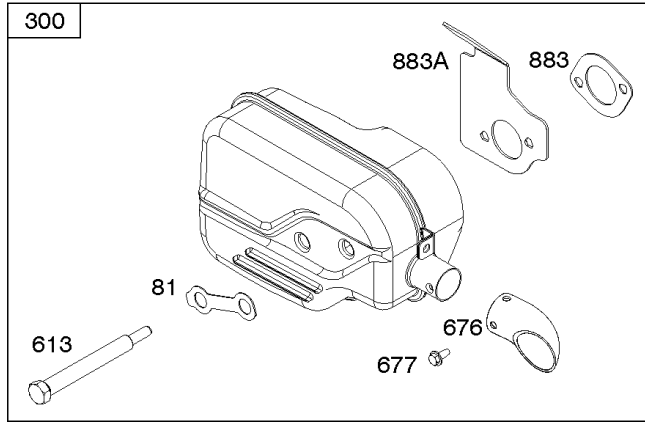

Exhaust System

REF NO	PART NO	QTY	DESCRIPTION
81	691740		Lock-Muffler Screw
300A	798940		Muffler
613	796496		Screw -(Muffler)
676	692010		Deflector-Muffler
676A	799187		Deflector-Muffler
677	690661		SCREW -(Muffler Deflector)
832A	593411		Guard-Muffler
836	793500		Screw -(Muffler Guard)
883	793497		Gasket-Exhaust
883A	796677		Gasket-Exhaust
994A	593483		Arrestor-Spark

Not For
Reproduction