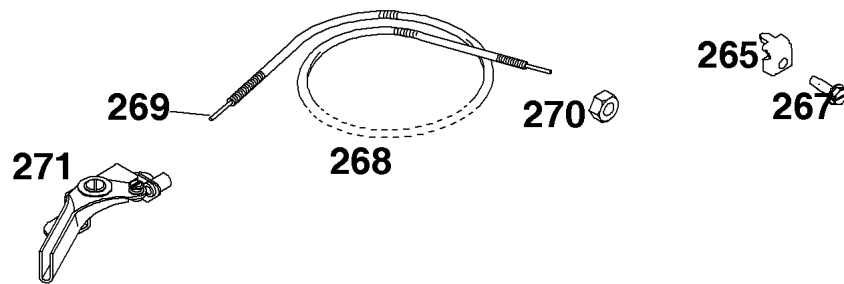

Controls, Governor Spring, Thermostat

REF NO	PART NO	QTY	DESCRIPTION
202	796657		Link-Mechanical Governor
209	793604		Spring-Governor
216A	798944		Link-Choke
222	796482		Bracket-Control -(Manual Friction, Remote, & Fixed Speed Control)
227	796487		Lever-Governor Control
236	691826		Link-Lockout
265	690798		Clamp-Casing
267	691044		SCREW -(Casing Clamp)
268	691025		CASING, Control Wire -(Cut To Required Length)
269	691026		WIRE, Control -(Cut To Required Length)
270	691027		NUT -(Control Wire Casing)
271	691028		Lever-Control
291A	798938		Thermostat
505	793515		NUT -(Governor Control Lever)
562	793514		Bolt -(Governor Control Lever)
621	692310		Switch-Stop
745	793491		Screw -(Brake)
843	691884		Sleeve-Lever
883	793497		Gasket-Exhaust
883A	796677		Gasket-Exhaust
922	692135		Spring-Brake
923	796635		Brake