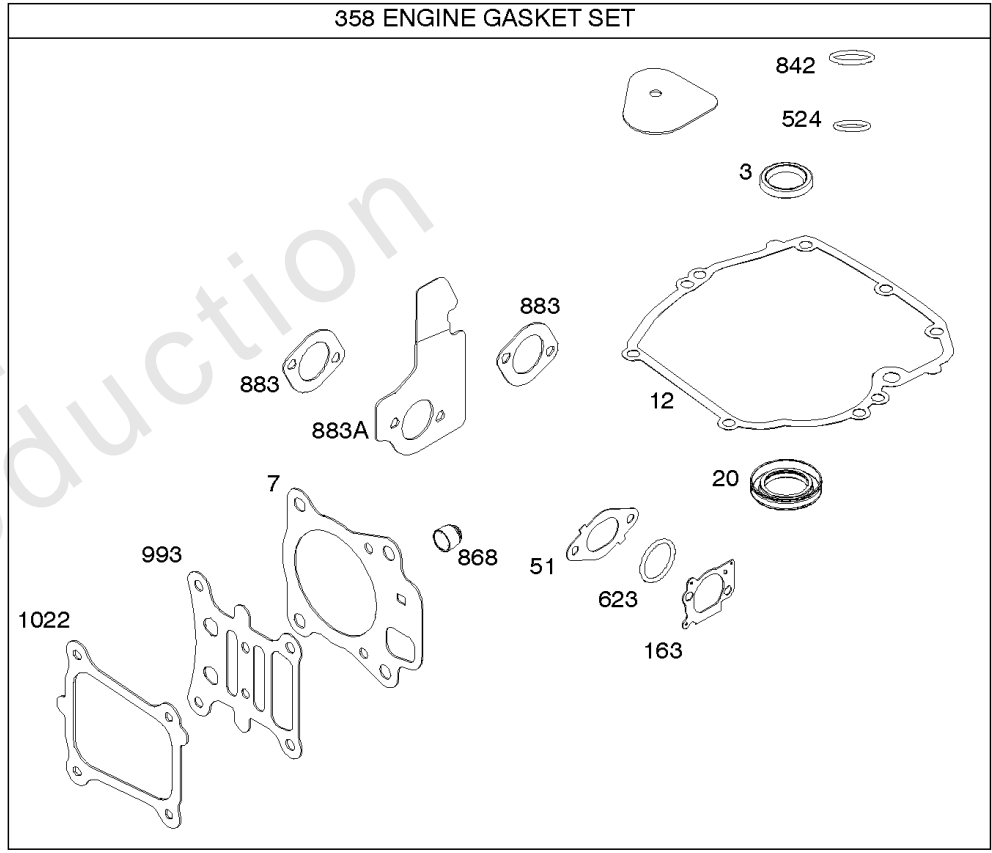

Fuel Supply, Lubrication

REF NO	PART NO	QTY	DESCRIPTION
187	791766		LINE, Fuel -(Cut To Required Length)
187A	796491		Line-Fuel -(Formed Hose)
523	796503		DIPSTICK
524	692296		Seal-Dipstick Tube
525	796502		Tube-Dipstick
601	791850		CLAMP, Hose
670	793485		Spacer-Fuel Tank
842	691031		SEAL, O-Ring -(Dipstick Tube)
847	796501		Dipstick/Tube Assembly
957	799585		Cap-Fuel Tank
957C	796577		Cap-Fuel Tank
972	590949		Tank-Fuel -(Plastic)
1059	793471		Kit-Screw/Washer

Not For
Reproduction