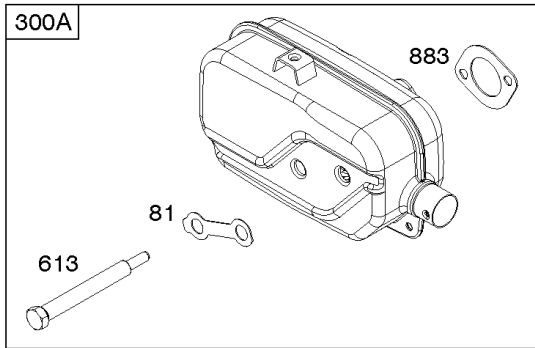

Not For
Reproduction

Exhaust System

REF NO	PART NO	QTY	DESCRIPTION
81	691740		Lock-Muffler Screw
300A	798940		Muffler
613	796496		Screw -(Muffler)
676	692010		Deflector-Muffler
676A	799187		Deflector-Muffler
677	690661		SCREW -(Muffler Deflector)
832A	593411		Guard-Muffler
836	793500		Screw -(Muffler Guard)
837	797735		Spacer-Muffler
883	793497		Gasket-Exhaust
883A	796677		Gasket-Exhaust
994	690813		Arrestor-Spark

Not For
Reproduction