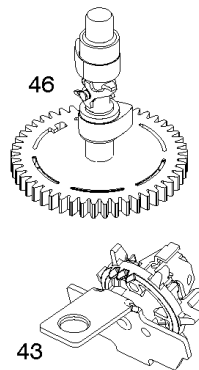

Not For Reproduction

Camshaft, Crankshaft, Cylinder, Operator's Manual, Piston/Rings/Connecting Rod,

REF NO	PART NO	QTY	DESCRIPTION
1	798947		Cylinder Assembly
3	299819S		SEAL, Oil -(Magneto Side)
16	799337		Crankshaft
24	222698S		KEY, Flywheel
25	590404		Piston Assembly -(Standard)
25	590405		Piston Assembly -(.020" Oversize)
26	590402		Ring Set -(Standard)
26	590403		Ring Set -(.020" Oversize)
27	691588		Lock-Piston Pin
28	298909		Pin-Piston
29	796470		Rod-Connecting
32	691664		Screw -(Connecting Rod)
32A	695759		Screw -(Connecting Rod)
43	593913		SLINGER, Governor/Oil
46	694039		Camshaft
404	690272		WASHER -(Governor Crank)
598	592587		Shim-End Play -(Crankshaft or Camshaft Bearing)
615	690340		RETAINER, Governor Shaft
616	798327		Crank-Governor
718	690959		PIN, Locating
741	797521		Gear-Timing
1036			Label-Emissions -(Available From A Briggs & Stratton Authorized Dealer)
1058	279946TRI		Operator's Manual
1058	279946EST		Operator's Manual
1058	279946WST		Operator's Manual
1263	697124		REED, Breather
1264	793453		SCREW -(Breather Reed)
1319	794467		LABEL, Warning
1319A	797669		LABEL, Warning
1330	279000		Repair Manual
1375	796476		Cover-Breather Reed
1376	794451		Screw -(Breather Reed Cover)

Controls, Governor Spring, Thermostat

REF NO	PART NO	QTY	DESCRIPTION
202	796657		Link-Mechanical Governor
209	793604		Spring-Governor
216A	798944		Link-Choke
222	796482		Bracket-Control -(Manual Friction, Remote, & Fixed Speed Control)
227	796487		Lever-Governor Control
265	691024		CLAMP, Casing
267	691044		SCREW -(Casing Clamp)
268	691025		CASING, Control Wire -(Cut To Required Length)
269	691026		WIRE, Control -(Cut To Required Length)
270	691027		NUT -(Control Wire Casing)
271	691028		Lever-Control
291A	798938		Thermostat
505	793515		NUT -(Governor Control Lever)
562	793514		Bolt -(Governor Control Lever)
621	692310		Switch-Stop
745	793491		Screw -(Brake)
883	793497		Gasket-Exhaust
883A	796677		Gasket-Exhaust
922	692135		Spring-Brake
923	796635		Brake