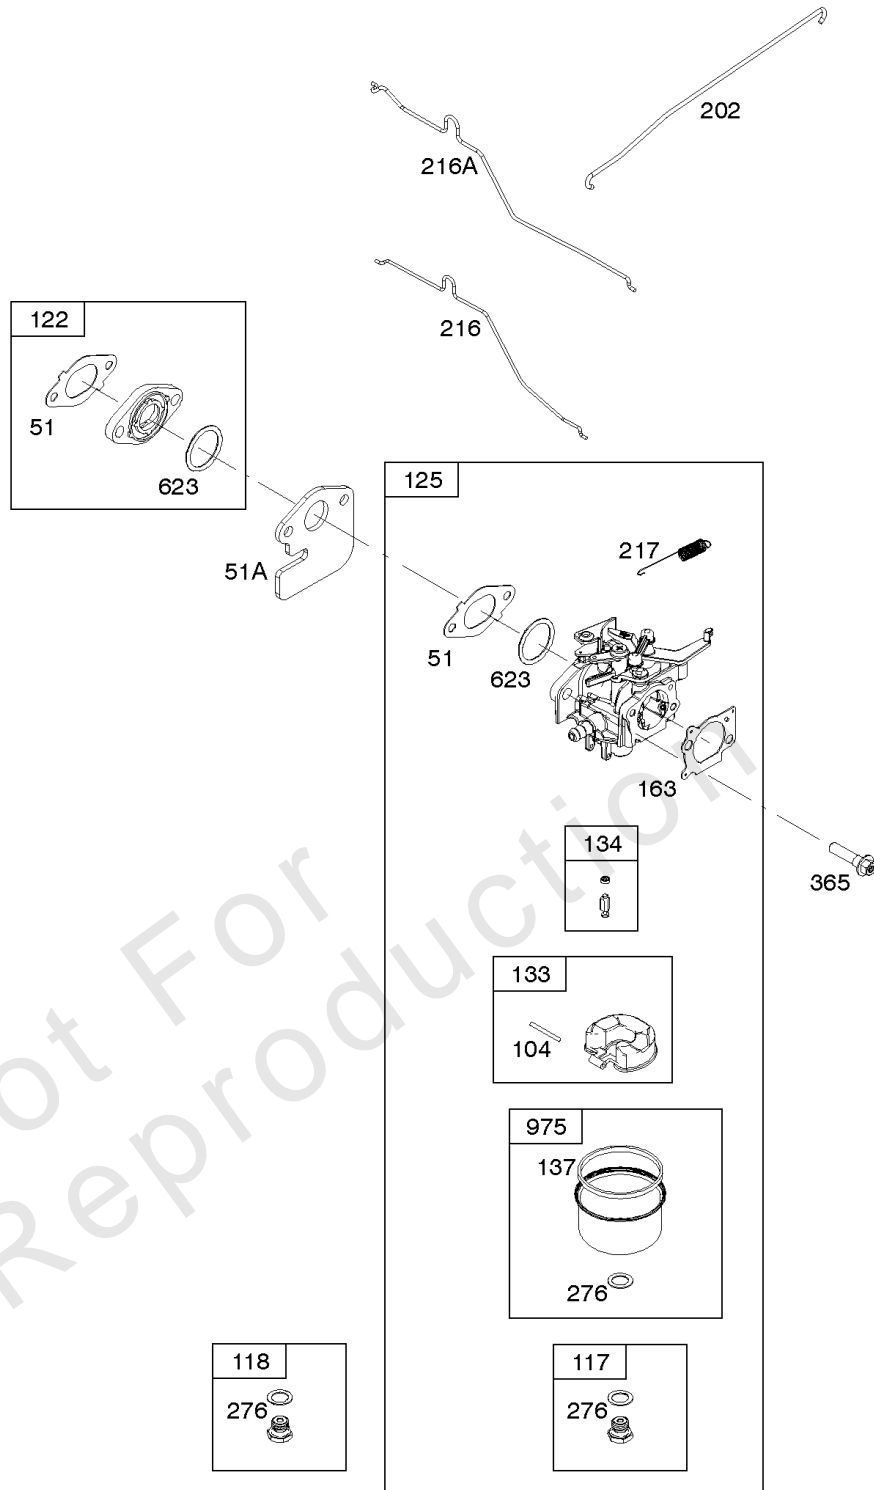

Not For
Reproduction

Air Cleaner

REF NO	PART NO	QTY	DESCRIPTION
11	796478		Tube-Breather
163	691894		Gasket-Air Cleaner
265	691024		CLAMP, Casing
267	691044		SCREW -(Casing Clamp)
347A	798939		Switch-Rocker
445	795066		Filter-A/C Cartridge
535	797301		Filter-Air Cleaner Foam
536	799025		Cleaner-Air
564	690351		SCREW -(Control Cover)
564A	799026		Screw -(Control Cover)
604	799024		Cover-Control
875	796492		Base-Air Cleaner
967	796254		Filter-Pre Cleaner
968	796493		Cover-Air Cleaner
971A	798294		Screw -(Air Cleaner Base to Carburetor/Throttle Body)

1319 WARNING LABEL

REQUIRED when replacing parts with warning labels affixed.

1319A WARNING LABEL

REQUIRED when replacing parts with warning labels affixed.

1058 OPERATOR'S MANUAL

1036 EMISSIONS LABEL

1330 REPAIR MANUAL

Not For Reproduction

Camshaft, Crankshaft, Cylinder, Operator's Manual, Piston/Rings/Connecting Rod,

REF NO	PART NO	QTY	DESCRIPTION
1	798947		Cylinder Assembly
3	299819S		SEAL, Oil -(Magneto Side)
16	799337		Crankshaft
24	222698S		KEY, Flywheel
25	590404		Piston Assembly -(Standard)
25	590405		Piston Assembly -(.020" Oversize)
26	590402		Ring Set -(Standard)
26	590403		Ring Set -(.020" Oversize)
27	691588		Lock-Piston Pin
28	298909		Pin-Piston
29	796470		Rod-Connecting
32	691664		Screw -(Connecting Rod)
32A	695759		Screw -(Connecting Rod)
43	593913		SLINGER, Governor/Oil
46	694039		Camshaft
404	690272		WASHER -(Governor Crank)
598	592587		Shim-End Play -(Crankshaft or Camshaft Bearing)
615	690340		RETAINER, Governor Shaft
616	798327		Crank-Governor
718	690959		PIN, Locating
741	797521		Gear-Timing
1036			Label-Emissions -(Available From A Briggs & Stratton Authorized Dealer)
1058	279946TRI		Operator's Manual
1058	279946EST		Operator's Manual
1058	279946WST		Operator's Manual
1263	697124		REED, Breather
1264	793453		SCREW -(Breather Reed)
1319	794467		LABEL, Warning
1319A	797669		LABEL, Warning
1330	279000		Repair Manual
1375	796476		Cover-Breather Reed
1376	794451		Screw -(Breather Reed Cover)