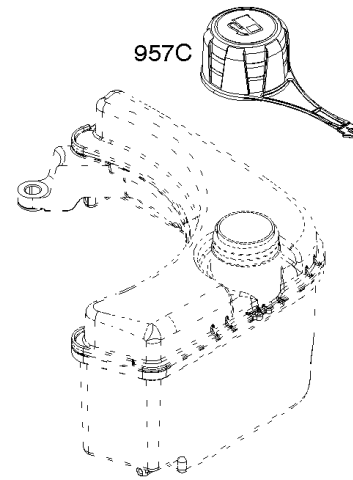

Fuel Supply, Lubrication

REF NO	PART NO	QTY	DESCRIPTION
187	791766		LINE, Fuel -(Cut To Required Length)
187A	796491		Line-Fuel -(Formed Hose)
523	796503		DIPSTICK
524	692296		Seal-Dipstick Tube
525	796502		Tube-Dipstick
601	791850		CLAMP, Hose
670	793485		Spacer-Fuel Tank
842	691031		SEAL, O-Ring -(Dipstick Tube)
847	796501		Dipstick/Tube Assembly
957	799585		Cap-Fuel Tank
957C	796577		Cap-Fuel Tank
972	590949		Tank-Fuel -(Plastic)
1059	793471		Kit-Screw/Washer

Not For
Reproduction