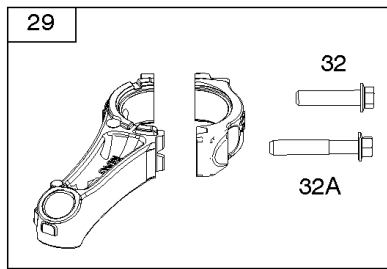

1319 WARNING LABEL

REQUIRED when replacing parts with warning labels affixed.

1319A WARNING LABEL

REQUIRED when replacing parts with warning labels affixed.

1058 OPERATOR'S MANUAL

1036 EMISSIONS LABEL

1330 REPAIR MANUAL

Not For Reproduction

Camshaft, Crankshaft, Cylinder, Operator's Manual, Piston/Rings/Connecting Rod,

REF NO	PART NO	QTY	DESCRIPTION
1	798947		Cylinder Assembly
3	299819S		SEAL, Oil -(Magneto Side)
16	799337		Crankshaft
24	222698S		KEY, Flywheel
25	590404		Piston Assembly -(Standard)
25	590405		Piston Assembly -(.020" Oversize)
26	590402		Ring Set -(Standard)
26	590403		Ring Set -(.020" Oversize)
27	691588		Lock-Piston Pin
28	298909		Pin-Piston
29	796470		Rod-Connecting
32	691664		Screw -(Connecting Rod)
32A	695759		Screw -(Connecting Rod)
43	593913		SLINGER, Governor/Oil
46	694039		Camshaft
404	690272		WASHER -(Governor Crank)
598	592587		Shim-End Play -(Crankshaft or Camshaft Bearing)
615	690340		RETAINER, Governor Shaft
616	798327		Crank-Governor
718	690959		PIN, Locating
741	797521		Gear-Timing
1036			Label-Emissions -(Available From A Briggs & Stratton Authorized Dealer)
1058	279946TRI		Operator's Manual
1058	279946EST		Operator's Manual
1058	279946WST		Operator's Manual
1263	697124		REED, Breather
1264	793453		SCREW -(Breather Reed)
1319	794467		LABEL, Warning
1319A	797669		LABEL, Warning
1330	279000		Repair Manual
1375	796476		Cover-Breather Reed
1376	794451		Screw -(Breather Reed Cover)