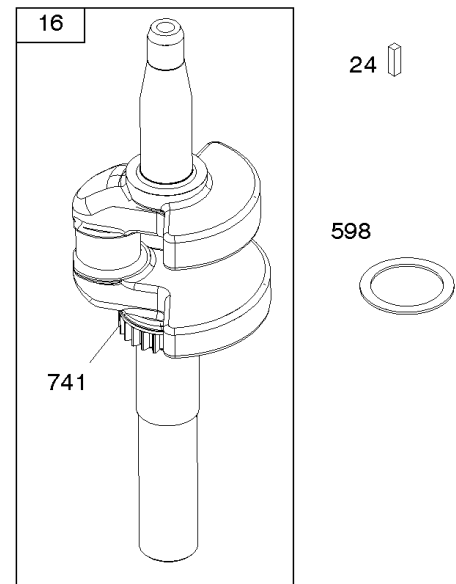

Not For
Reproduction

Blower Housing, Cover/Guards, Flywheel, Rewind Starter

REF NO	PART NO	QTY	DESCRIPTION
23B	796621		Flywheel -(Cast Iron)
37B	799155		Guard-Flywheel
58	697316		Rope-Starter -(88-5/8" Long)(Cut to Required Length)
60	281434S		Grip-Starter Rope
60A	799716		Grip-Starter Rope
75	691736		Washer -(Flywheel)
78	793480		SCREW -(Flywheel Guard)
304	796692		Housing-Blower -(Rewind Start)
332	690662		Nut -(Flywheel)
363	19069		Puller-Flywheel
455	796615		CUP, Flywheel
608	796497		Starter-Rewind
668A	797383		Spacer
925	796531		Cover-Linkage
1005	796614		Fan-Flywheel
1212	796537		Stud -(Blower Housing)
1212A	793479		Stud -(Blower Housing)
1335	793481		Nut -(Blower Housing)

Not For Reproduction

Camshaft, Crankshaft, Cylinder, Operator's Manual, Piston/Rings/Connecting Rod,

REF NO	PART NO	QTY	DESCRIPTION
1	798947		Cylinder Assembly
3	299819S		SEAL, Oil -(Magneto Side)
16	799337		Crankshaft
24	222698S		KEY, Flywheel
25	590404		Piston Assembly -(Standard)
25	590405		Piston Assembly -(.020" Oversize)
26	590402		Ring Set -(Standard)
26	590403		Ring Set -(.020" Oversize)
27	691588		Lock-Piston Pin
28	298909		Pin-Piston
29	796470		Rod-Connecting
32	691664		Screw -(Connecting Rod)
32A	695759		Screw -(Connecting Rod)
43	593913		SLINGER, Governor/Oil
46	694039		Camshaft
404	690272		WASHER -(Governor Crank)
598	592587		Shim-End Play -(Crankshaft or Camshaft Bearing)
615	690340		RETAINER, Governor Shaft
616	798327		Crank-Governor
718	690959		PIN, Locating
741	797521		Gear-Timing
1036			Label-Emissions -(Available From A Briggs & Stratton Authorized Dealer)
1058	279946TRI		Operator's Manual
1058	279946EST		Operator's Manual
1058	279946WST		Operator's Manual
1263	697124		REED, Breather
1264	793453		SCREW -(Breather Reed)
1319	794467		LABEL, Warning
1319A	797669		LABEL, Warning
1330	279000		Repair Manual
1375	796476		Cover-Breather Reed
1376	794451		Screw -(Breather Reed Cover)