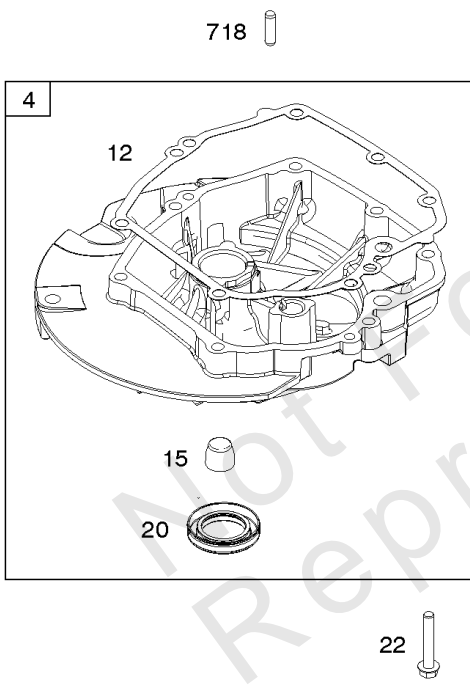

Fuel Supply, Lubrication

REF NO	PART NO	QTY	DESCRIPTION
187	791766		LINE, Fuel -(Cut To Required Length)
187A	796491		Line-Fuel -(Formed Hose)
523	796503		DIPSTICK
524	692296		Seal-Dipstick Tube
525	796502		Tube-Dipstick
601	791850		CLAMP, Hose
670	793485		Spacer-Fuel Tank
842	691031		SEAL, O-Ring -(Dipstick Tube)
847	796501		Dipstick/Tube Assembly
957	799585		Cap-Fuel Tank
957C	796577		Cap-Fuel Tank
972	590949		Tank-Fuel -(Plastic)
1059	793471		Kit-Screw/Washer

Not For
Reproduction