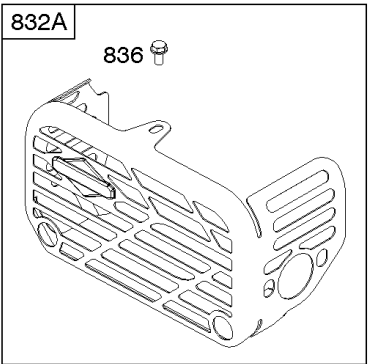

Not For
Reproduction

Exhaust System

REF NO	PART NO	QTY	DESCRIPTION
81	691740		Lock-Muffler Screw
300A	798940		Muffler
613	796496		Screw -(Muffler)
676	692010		Deflector-Muffler
676A	799187		Deflector-Muffler
677	690661		SCREW -(Muffler Deflector)
832A	593411		Guard-Muffler
836	793500		Screw -(Muffler Guard)
837	797735		Spacer-Muffler
883	793497		Gasket-Exhaust
883A	796677		Gasket-Exhaust
994	690813		Arrestor-Spark

Not For
Reproduction