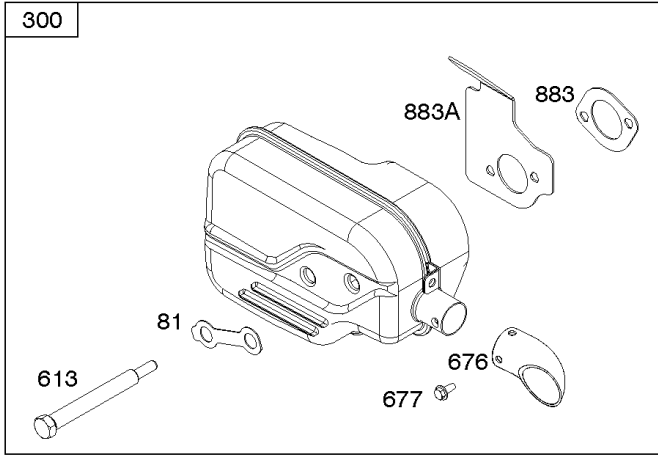

Not For
Reproduction

Exhaust System

REF NO	PART NO	QTY	DESCRIPTION
81	691740		Lock-Muffler Screw
300A	798940		Muffler
613	796496		Screw -(Muffler)
676	692010		Deflector-Muffler
676A	799187		Deflector-Muffler
677	690661		SCREW -(Muffler Deflector)
832A	593411		Guard-Muffler
836	793500		Screw -(Muffler Guard)
837	797735		Spacer-Muffler
883	793497		Gasket-Exhaust
883A	796677		Gasket-Exhaust
994	690813		Arrestor-Spark

Not For
Reproduction