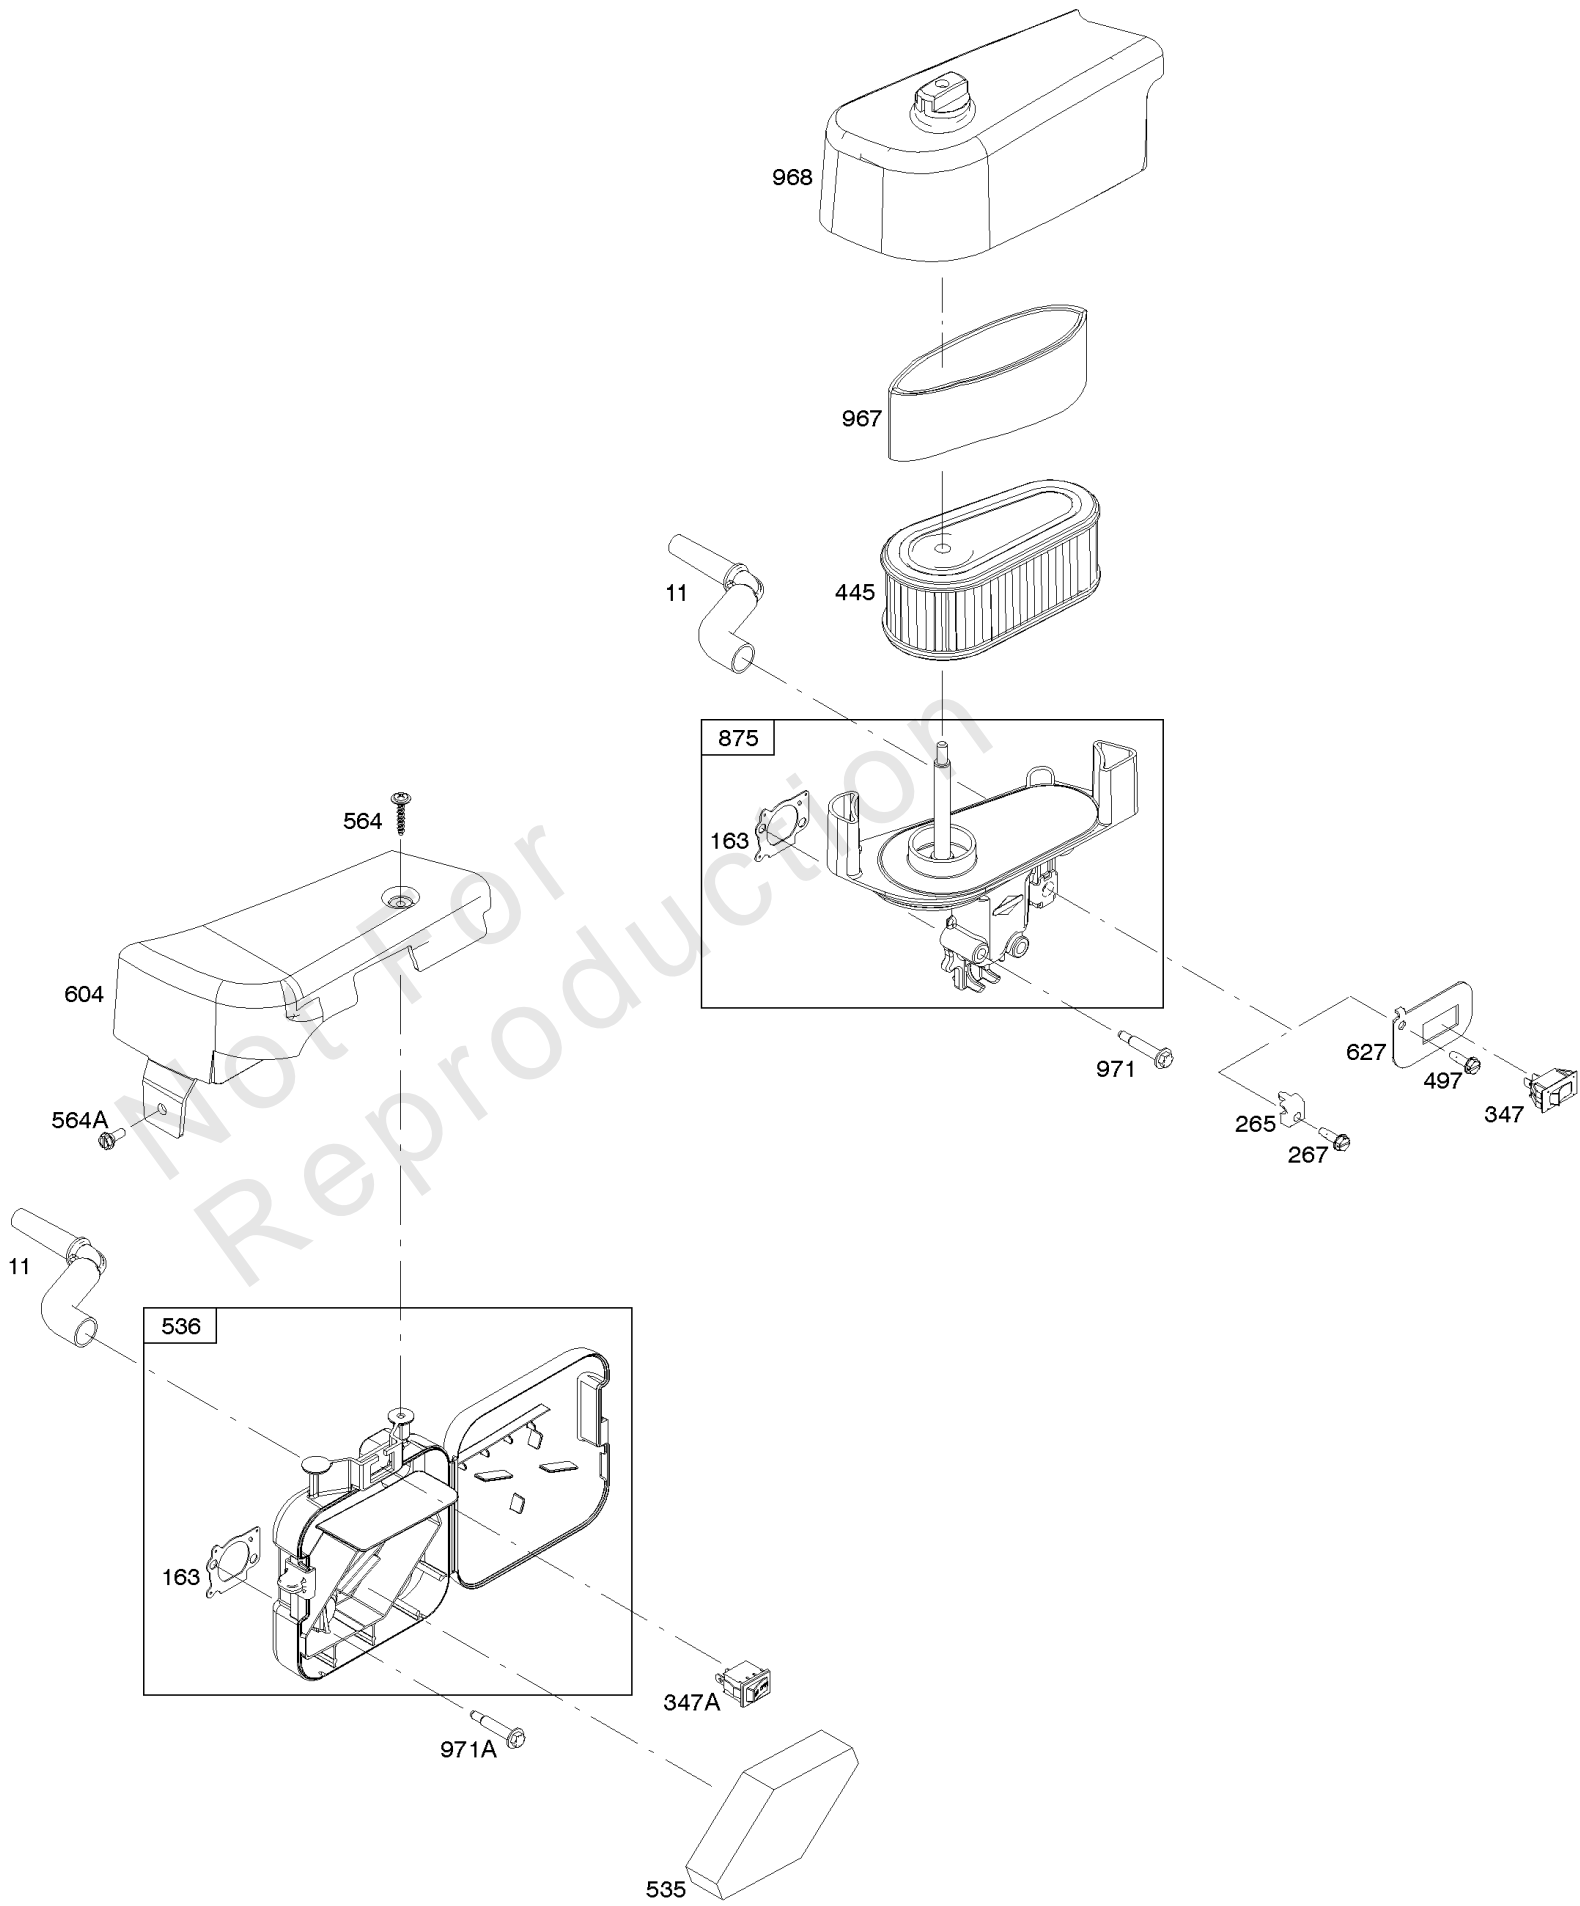

Parts Manual

Mfg. No: 121R02-0002-F1

Model Components	Page
Air Cleaner.....	4
Alternator, Electric Starter, Ignition.....	6
Blower Housing, Cover/Guards, Flywheel, Rewind Starter.....	8
Camshaft, Crankshaft, Cylinder, Operator's Manual, Piston/Rings/Connecting Rod, Warning Label.....	10
Carburetor, Carburetor Overhaul Kit.....	12
Controls, Governor Spring, Thermostat.....	14
Cylinder Head, Gasket Set-Valves, Valves.....	16
Exhaust System.....	18
Fuel Supply, Lubrication.....	20
Gasket Set-Engine, Sump.....	22

Not For
Reproduction

Air Cleaner

REF NO	PART NO	QTY	DESCRIPTION
11	796478		Tube-Breather
163	691894		Gasket-Air Cleaner
265	691024		CLAMP, Casing
267	691044		SCREW -(Casing Clamp)
347A	798939		Switch-Rocker
445	795066		Filter-A/C Cartridge
535	797301		Filter-Air Cleaner Foam
536	799025		Cleaner-Air
564	690351		SCREW -(Control Cover)
564A	799026		Screw -(Control Cover)
604	799024		Cover-Control
875	796492		Base-Air Cleaner
967	796254		Filter-Pre Cleaner
968	796493		Cover-Air Cleaner
971A	798294		Screw -(Air Cleaner Base to Carburetor/Throttle Body)

Not For
Reproduction

Alternator, Electric Starter, Ignition

REF NO	PART NO	QTY	DESCRIPTION
333	796499		Armature-Magneto -(90 Degree Ignition Terminal)
334	793454		Screw -(Magneto Armature)
337	594264		Plug-Spark
347A	798939		Switch-Rocker
356G	798942		Wire-Stop
356H	798943		Wire-Stop
362	799646		Shield-Spark Plug
365	699484		Screw -(Carburetor)
383	19576S		WRENCH, Spark Plug
621	692310		Switch-Stop
635	66538S		BOOT, Spark Plug
697	691127		SCREW -(Starter Motor) (Drive Cap)
742	93941		RETAINER, E Ring
851	493880S		TERMINAL, Spark Plug
851A	692424		Terminal-Spark Plug
853A	695897		Adapter-Wire
1212	796537		Stud -(Blower Housing)