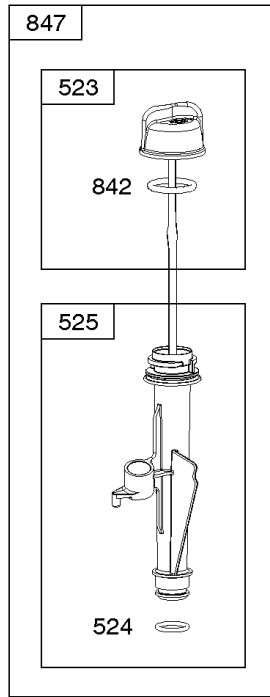

Fuel Supply, Lubrication

REF NO	PART NO	QTY	DESCRIPTION
187	791766		LINE, Fuel -(Cut To Required Length)
187A	796491		Line-Fuel -(Formed Hose)
523	796503		DIPSTICK
524	692296		Seal-Dipstick Tube
525	796502		Tube-Dipstick
601	791850		CLAMP, Hose
670	793485		Spacer-Fuel Tank
842	691031		SEAL, O-Ring -(Dipstick Tube)
847	796501		Dipstick/Tube Assembly
957	799585		Cap-Fuel Tank
957C	796577		Cap-Fuel Tank
972	590949		Tank-Fuel -(Plastic)
1059	793471		Kit-Screw/Washer

Not For
Reproduction