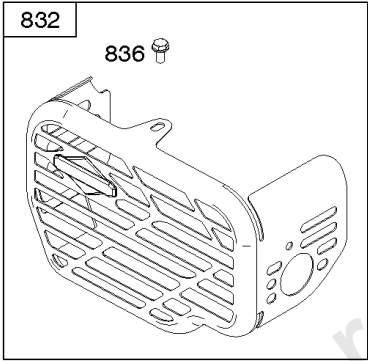

Not For
Reproduction

Exhaust System

REF NO	PART NO	QTY	DESCRIPTION
81	691740		Lock-Muffler Screw
300A	798940		Muffler
613	796496		Screw -(Muffler)
676	692010		Deflector-Muffler
676A	799187		Deflector-Muffler
677	690661		SCREW -(Muffler Deflector)
832A	593411		Guard-Muffler
836	793500		Screw -(Muffler Guard)
837	797735		Spacer-Muffler
883	793497		Gasket-Exhaust
883A	796677		Gasket-Exhaust
994	690813		Arrestor-Spark

Not For
Reproduction