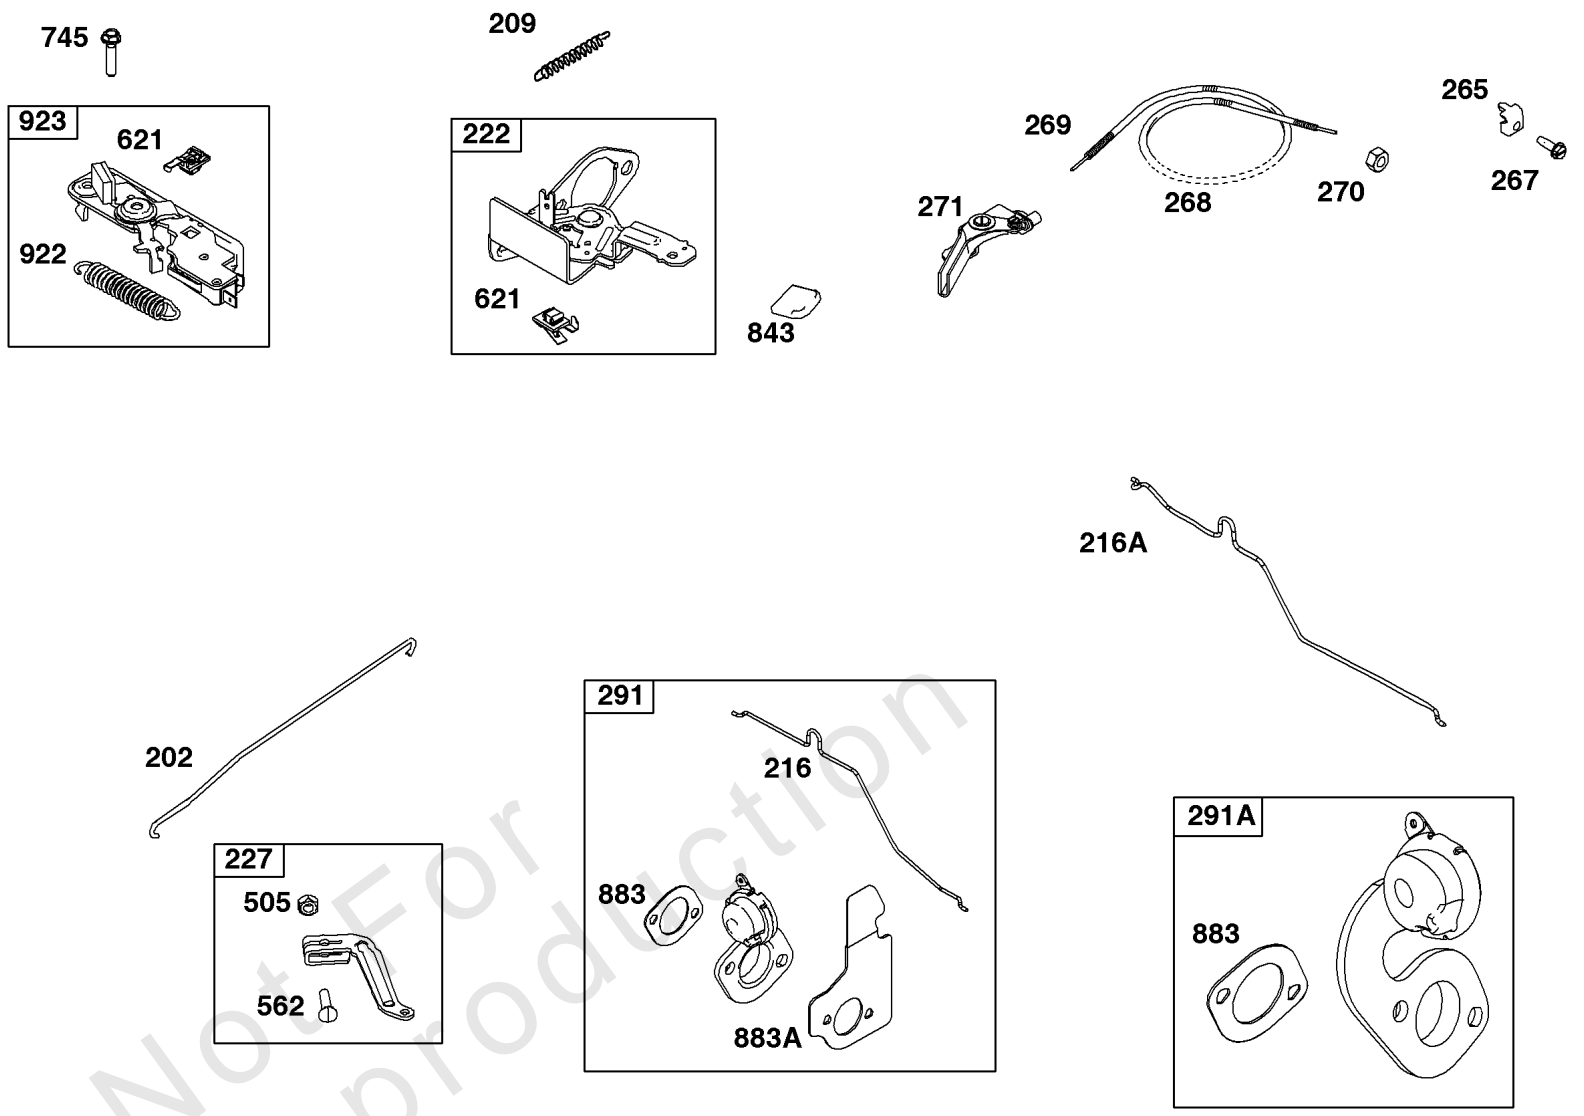

Not For Reproduction

Camshaft, Crankshaft, Cylinder, Operator's Manual, Piston/Rings/Connecting Rod,

REF NO	PART NO	QTY	DESCRIPTION
1	798947		Cylinder Assembly
3	299819S		SEAL, Oil -(Magneto Side)
16	799337		Crankshaft
24	222698S		KEY, Flywheel
25	590404		Piston Assembly -(Standard)
25	590405		Piston Assembly -(.020" Oversize)
26	590402		Ring Set -(Standard)
26	590403		Ring Set -(.020" Oversize)
27	691588		Lock-Piston Pin
28	298909		Pin-Piston
29	796470		Rod-Connecting
32	691664		Screw -(Connecting Rod)
32A	695759		Screw -(Connecting Rod)
43	593913		SLINGER, Governor/Oil
46	694039		Camshaft
404	690272		WASHER -(Governor Crank)
598	592587		Shim-End Play -(Crankshaft or Camshaft Bearing)
615	690340		RETAINER, Governor Shaft
616	798327		Crank-Governor
718	690959		PIN, Locating
741	797521		Gear-Timing
1036			Label-Emissions -(Available From A Briggs & Stratton Authorized Dealer)
1058	279946TRI		Operator's Manual
1058	279946EST		Operator's Manual
1058	279946WST		Operator's Manual
1263	697124		REED, Breather
1264	793453		SCREW -(Breather Reed)
1319	794467		LABEL, Warning
1319A	797669		LABEL, Warning
1330	279000		Repair Manual
1375	796476		Cover-Breather Reed
1376	794451		Screw -(Breather Reed Cover)

Controls, Governor Spring, Thermostat

REF NO	PART NO	QTY	DESCRIPTION
202	796657		Link-Mechanical Governor
209	793604		Spring-Governor
216A	798944		Link-Choke
222	796482		Bracket-Control -(Manual Friction, Remote, & Fixed Speed Control)
227	796487		Lever-Governor Control
265	691024		CLAMP, Casing
267	691044		SCREW -(Casing Clamp)
268	691025		CASING, Control Wire -(Cut To Required Length)
269	691026		WIRE, Control -(Cut To Required Length)
270	691027		NUT -(Control Wire Casing)
271	691028		Lever-Control
291A	798938		Thermostat
505	793515		NUT -(Governor Control Lever)
562	793514		Bolt -(Governor Control Lever)
621	692310		Switch-Stop
745	793491		Screw -(Brake)
883	793497		Gasket-Exhaust
883A	796677		Gasket-Exhaust
922	692135		Spring-Brake
923	796635		Brake