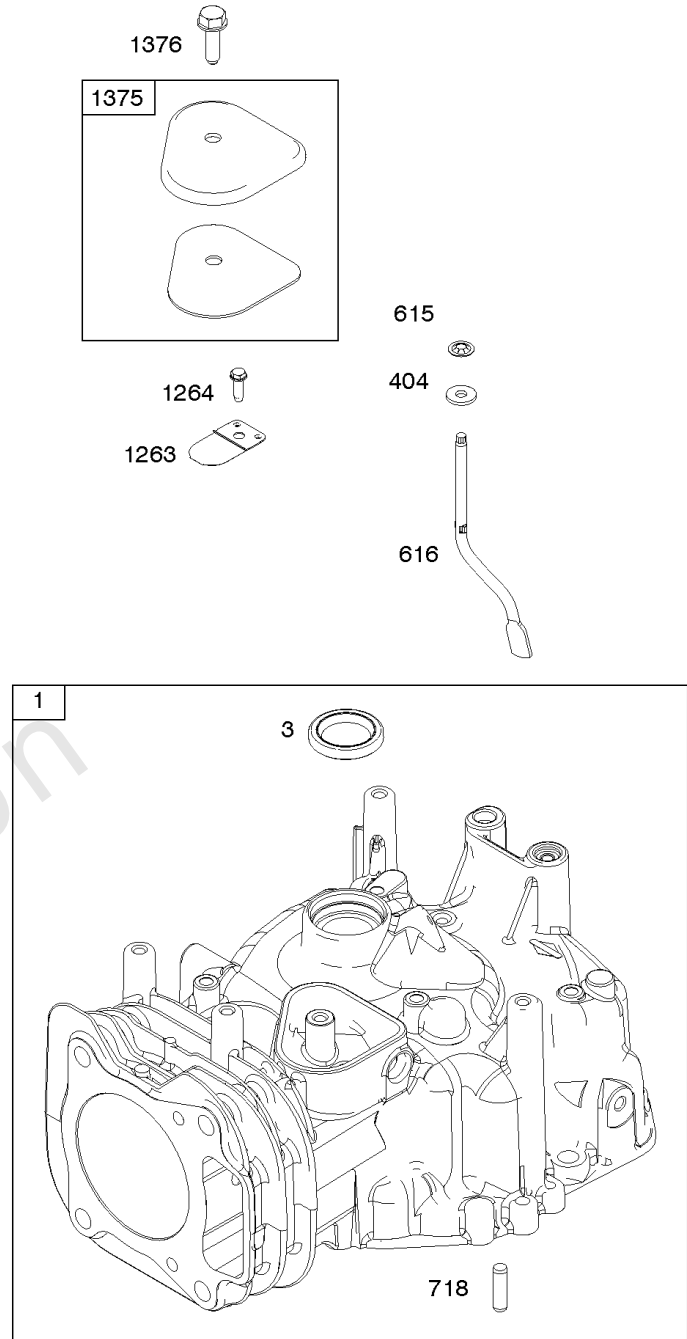

Not For
Reproduction

Air Cleaner

REF NO	PART NO	QTY	DESCRIPTION
11	796478		Tube-Breather
163	691894		Gasket-Air Cleaner
265	691024		CLAMP, Casing
267	691044		SCREW -(Casing Clamp)
347A	798939		Switch-Rocker
445	795066		Filter-A/C Cartridge
535	797301		Filter-Air Cleaner Foam
536	799025		Cleaner-Air
564	690351		SCREW -(Control Cover)
564A	799026		Screw -(Control Cover)
604	799024		Cover-Control
875	796492		Base-Air Cleaner
967	796254		Filter-Pre Cleaner
968	796493		Cover-Air Cleaner
971A	798294		Screw -(Air Cleaner Base to Carburetor/Throttle Body)

Not For Reproduction

Camshaft, Crankshaft, Cylinder, Operator's Manual, Piston/Rings/Connecting Rod,

REF NO	PART NO	QTY	DESCRIPTION
1	798947		Cylinder Assembly
3	299819S		SEAL, Oil -(Magneto Side)
16	799337		Crankshaft
24	222698S		KEY, Flywheel
25	590404		Piston Assembly -(Standard)
25	590405		Piston Assembly -(.020" Oversize)
26	590402		Ring Set -(Standard)
26	590403		Ring Set -(.020" Oversize)
27	691588		Lock-Piston Pin
28	298909		Pin-Piston
29	796470		Rod-Connecting
32	691664		Screw -(Connecting Rod)
32A	695759		Screw -(Connecting Rod)
43	593913		SLINGER, Governor/Oil
46	694039		Camshaft
404	690272		WASHER -(Governor Crank)
598	592587		Shim-End Play -(Crankshaft or Camshaft Bearing)
615	690340		RETAINER, Governor Shaft
616	798327		Crank-Governor
718	690959		PIN, Locating
741	797521		Gear-Timing
1036			Label-Emissions -(Available From A Briggs & Stratton Authorized Dealer)
1058	279946TRI		Operator's Manual
1058	279946EST		Operator's Manual
1058	279946WST		Operator's Manual
1263	697124		REED, Breather
1264	793453		SCREW -(Breather Reed)
1319	794467		LABEL, Warning
1319A	797669		LABEL, Warning
1330	279000		Repair Manual
1375	796476		Cover-Breather Reed
1376	794451		Screw -(Breather Reed Cover)