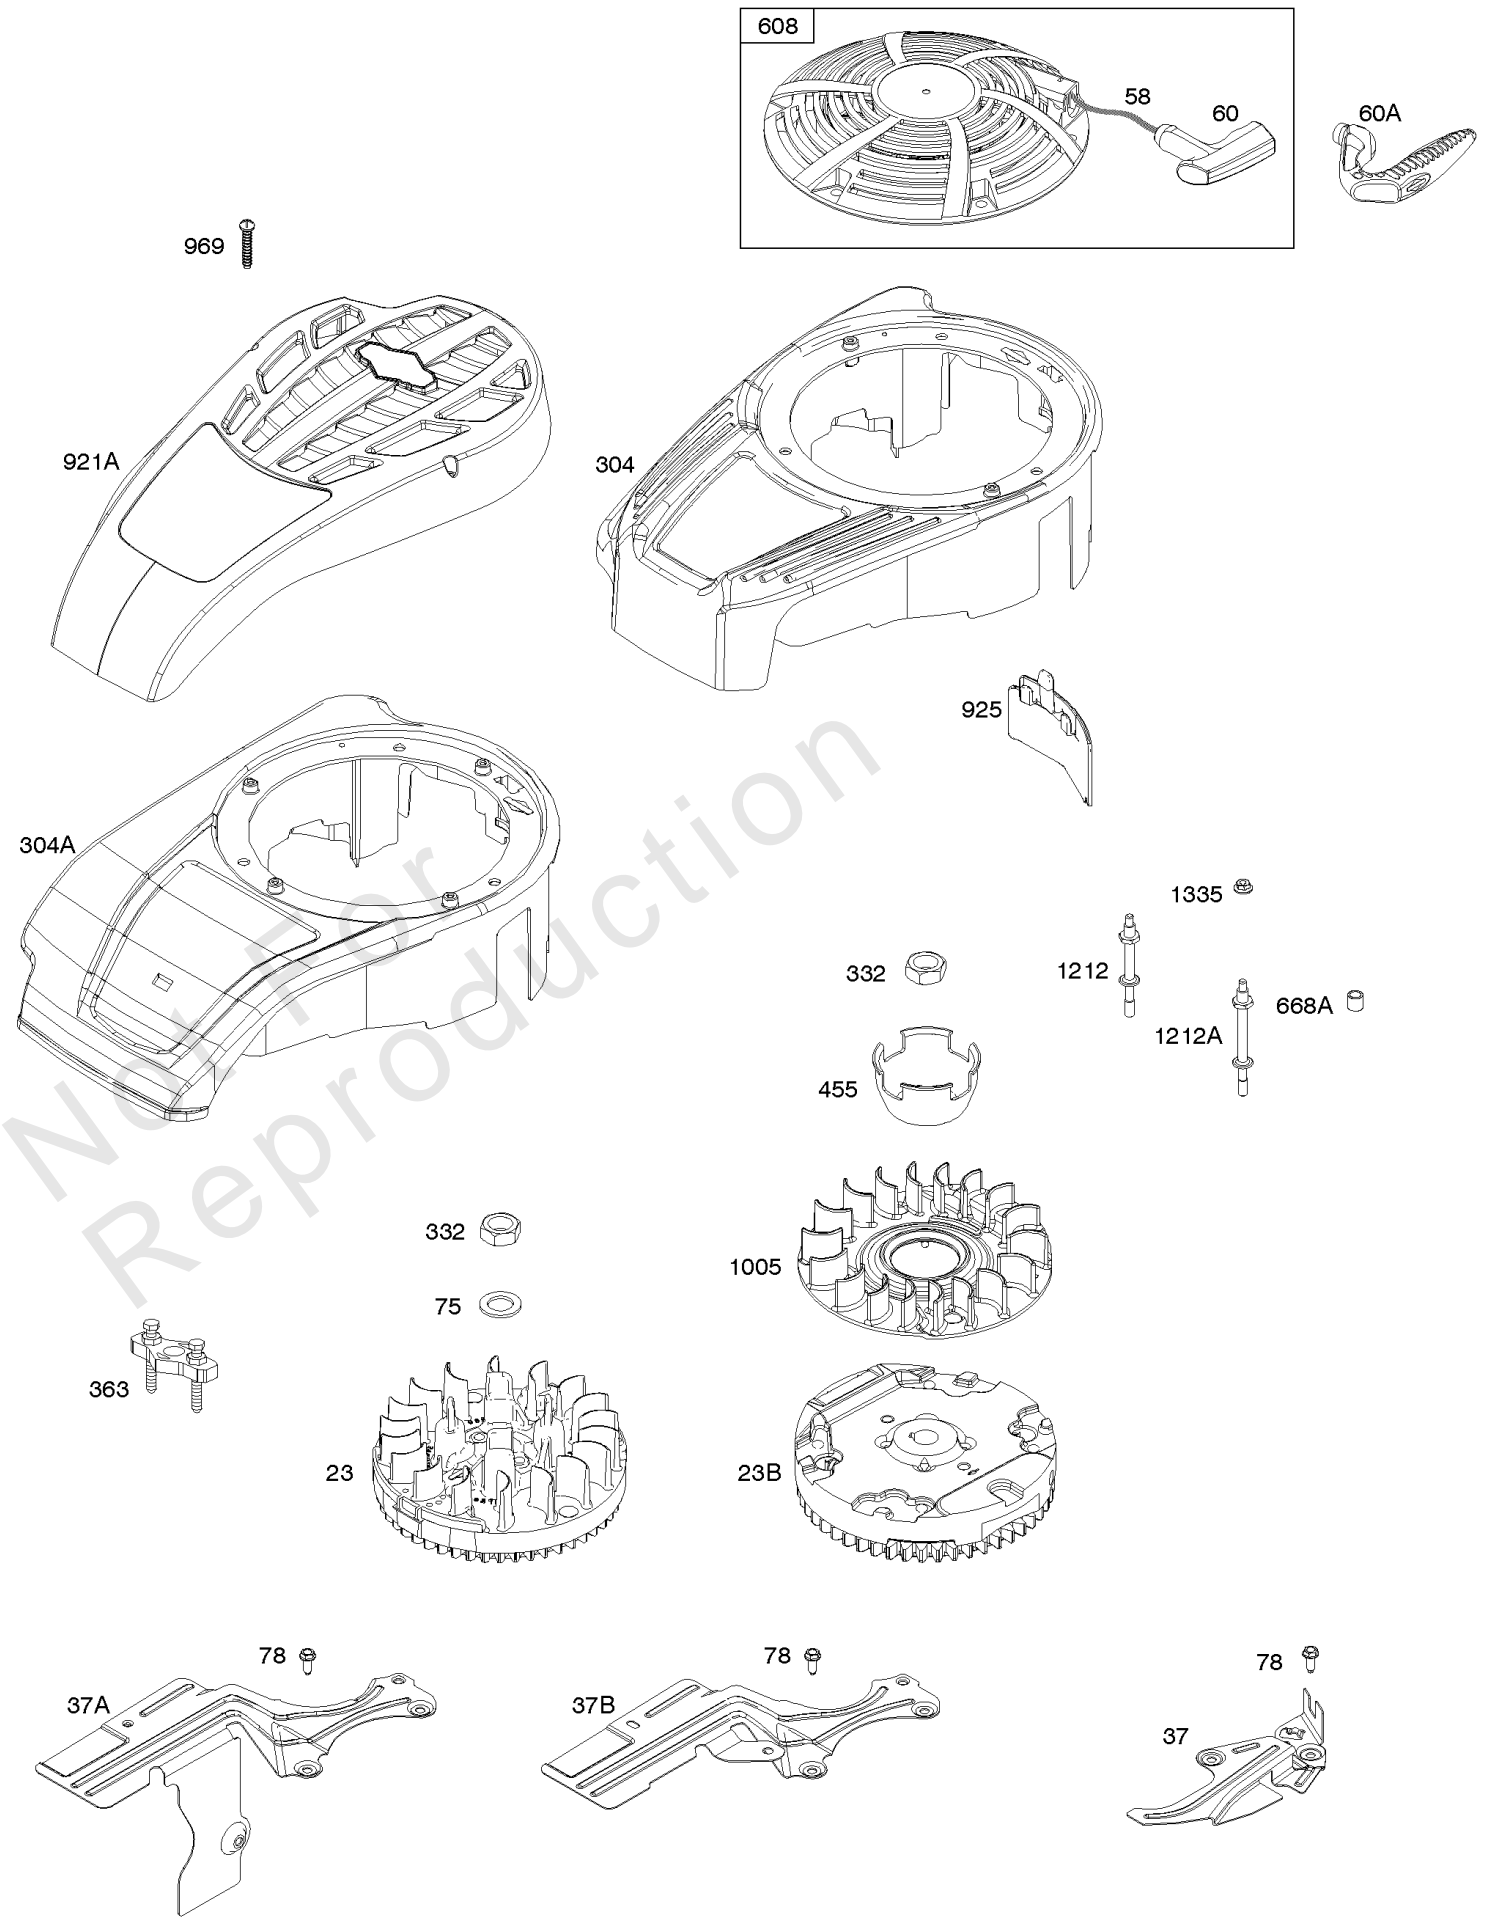

Blower Housing, Cover/Guards, Flywheel, Rewind Starter

REF NO	PART NO	QTY	DESCRIPTION
23B	796621		Flywheel -(Cast Iron)
37B	799155		Guard-Flywheel
58	697316		Rope-Starter -(88-5/8" Long)(Cut to Required Length)
60	281434S		Grip-Starter Rope
60A	799716		Grip-Starter Rope
75	691736		Washer -(Flywheel)
78	793480		SCREW -(Flywheel Guard)
304	796692		Housing-Blower -(Rewind Start)
332	690662		Nut -(Flywheel)
363	19069		Puller-Flywheel
455	796615		CUP, Flywheel
608	796497		Starter-Rewind
668A	797383		Spacer
925	796531		Cover-Linkage
1005	796614		Fan-Flywheel
1212	796537		Stud -(Blower Housing)
1212A	793479		Stud -(Blower Housing)
1335	793481		Nut -(Blower Housing)