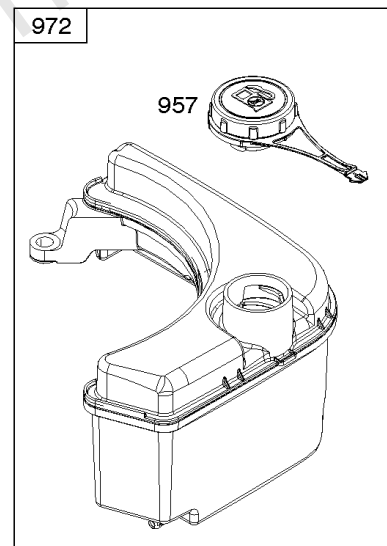

Fuel Supply, Lubrication

REF NO	PART NO	QTY	DESCRIPTION
187	791766		LINE, Fuel -(Cut To Required Length)
187A	796491		Line-Fuel -(Formed Hose)
523	796503		DIPSTICK
524	692296		Seal-Dipstick Tube
525	796502		Tube-Dipstick
601	791850		CLAMP, Hose
670	793485		Spacer-Fuel Tank
842	691031		SEAL, O-Ring -(Dipstick Tube)
847	796501		Dipstick/Tube Assembly
957	799585		Cap-Fuel Tank
957C	796577		Cap-Fuel Tank
972	590949		Tank-Fuel -(Plastic)
1059	793471		Kit-Screw/Washer

Not For
Reproduction