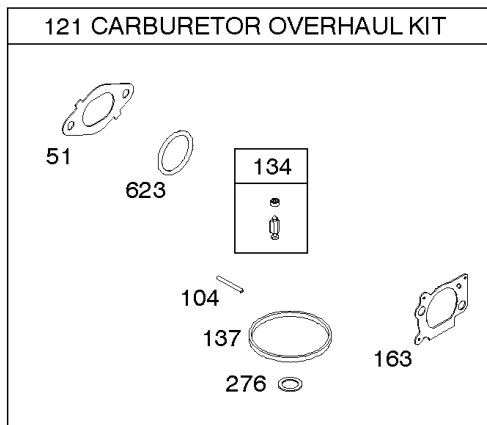

1319 WARNING LABEL

REQUIRED when replacing parts with warning labels affixed.

1319A WARNING LABEL

REQUIRED when replacing parts with warning labels affixed.

1058 OPERATOR'S MANUAL

1036 EMISSIONS LABEL

1330 REPAIR MANUAL

Not For Reproduction

Camshaft, Crankshaft, Cylinder, Operator's Manual, Piston/Rings/Connecting Rod,

REF NO	PART NO	QTY	DESCRIPTION
1	798947		Cylinder Assembly
3	299819S		SEAL, Oil -(Magneto Side)
16	799337		Crankshaft
24	222698S		KEY, Flywheel
25	590404		Piston Assembly -(Standard)
25	590405		Piston Assembly -(.020" Oversize)
26	590402		Ring Set -(Standard)
26	590403		Ring Set -(.020" Oversize)
27	691588		Lock-Piston Pin
28	298909		Pin-Piston
29	796470		Rod-Connecting
32	691664		Screw -(Connecting Rod)
32A	695759		Screw -(Connecting Rod)
43	593913		SLINGER, Governor/Oil
46	694039		Camshaft
404	690272		WASHER -(Governor Crank)
598	592587		Shim-End Play -(Crankshaft or Camshaft Bearing)
615	690340		RETAINER, Governor Shaft
616	798327		Crank-Governor
718	690959		PIN, Locating
741	797521		Gear-Timing
1036			Label-Emissions -(Available From A Briggs & Stratton Authorized Dealer)
1058	279946TRI		Operator's Manual
1058	279946EST		Operator's Manual
1058	279946WST		Operator's Manual
1263	697124		REED, Breather
1264	793453		SCREW -(Breather Reed)
1319	794467		LABEL, Warning
1319A	797669		LABEL, Warning
1330	279000		Repair Manual
1375	796476		Cover-Breather Reed
1376	794451		Screw -(Breather Reed Cover)