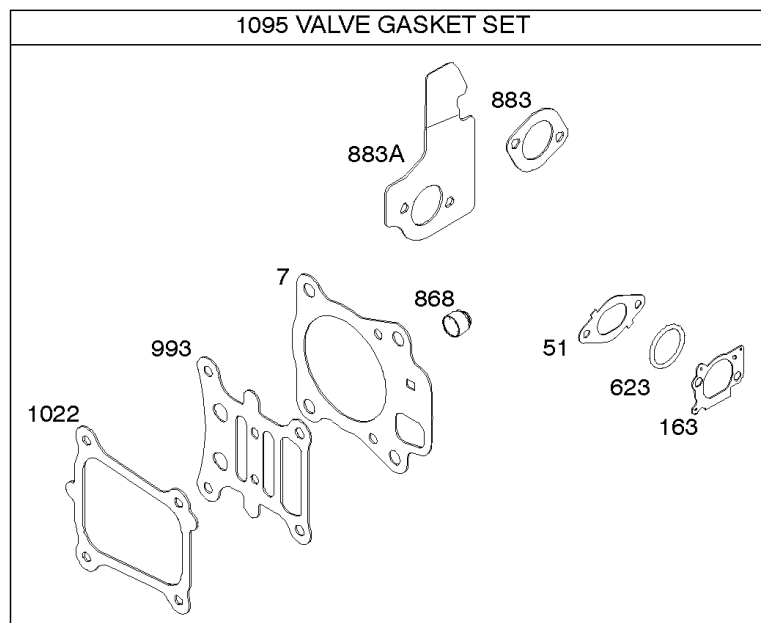

Not For Reproduction

Camshaft, Crankshaft, Cylinder, Operator's Manual, Piston/Rings/Connecting Rod,

REF NO	PART NO	QTY	DESCRIPTION
1	798947		Cylinder Assembly
3	299819S		SEAL, Oil -(Magneto Side)
16	799337		Crankshaft
24	222698S		KEY, Flywheel
25	590404		Piston Assembly -(Standard)
25	590405		Piston Assembly -(.020" Oversize)
26	590402		Ring Set -(Standard)
26	590403		Ring Set -(.020" Oversize)
27	691588		Lock-Piston Pin
28	298909		Pin-Piston
29	796470		Rod-Connecting
32	691664		Screw -(Connecting Rod)
32A	695759		Screw -(Connecting Rod)
43	593913		SLINGER, Governor/Oil
46	694039		Camshaft
404	690272		WASHER -(Governor Crank)
598	592587		Shim-End Play -(Crankshaft or Camshaft Bearing)
615	690340		RETAINER, Governor Shaft
616	798327		Crank-Governor
718	690959		PIN, Locating
741	797521		Gear-Timing
1036			Label-Emissions -(Available From A Briggs & Stratton Authorized Dealer)
1058	279946TRI		Operator's Manual
1058	279946EST		Operator's Manual
1058	279946WST		Operator's Manual
1263	697124		REED, Breather
1264	793453		SCREW -(Breather Reed)
1319	794467		LABEL, Warning
1319A	797669		LABEL, Warning
1330	279000		Repair Manual
1375	796476		Cover-Breather Reed
1376	794451		Screw -(Breather Reed Cover)

Controls, Governor Spring, Thermostat

REF NO	PART NO	QTY	DESCRIPTION
202	796657		Link-Mechanical Governor
209	793604		Spring-Governor
216A	798944		Link-Choke
222	796482		Bracket-Control -(Manual Friction, Remote, & Fixed Speed Control)
227	796487		Lever-Governor Control
265	691024		CLAMP, Casing
267	691044		SCREW -(Casing Clamp)
268	691025		CASING, Control Wire -(Cut To Required Length)
269	691026		WIRE, Control -(Cut To Required Length)
270	691027		NUT -(Control Wire Casing)
271	691028		Lever-Control
291A	798938		Thermostat
505	793515		NUT -(Governor Control Lever)
562	793514		Bolt -(Governor Control Lever)
621	692310		Switch-Stop
745	793491		Screw -(Brake)
883	793497		Gasket-Exhaust
883A	796677		Gasket-Exhaust
922	692135		Spring-Brake
923	796635		Brake