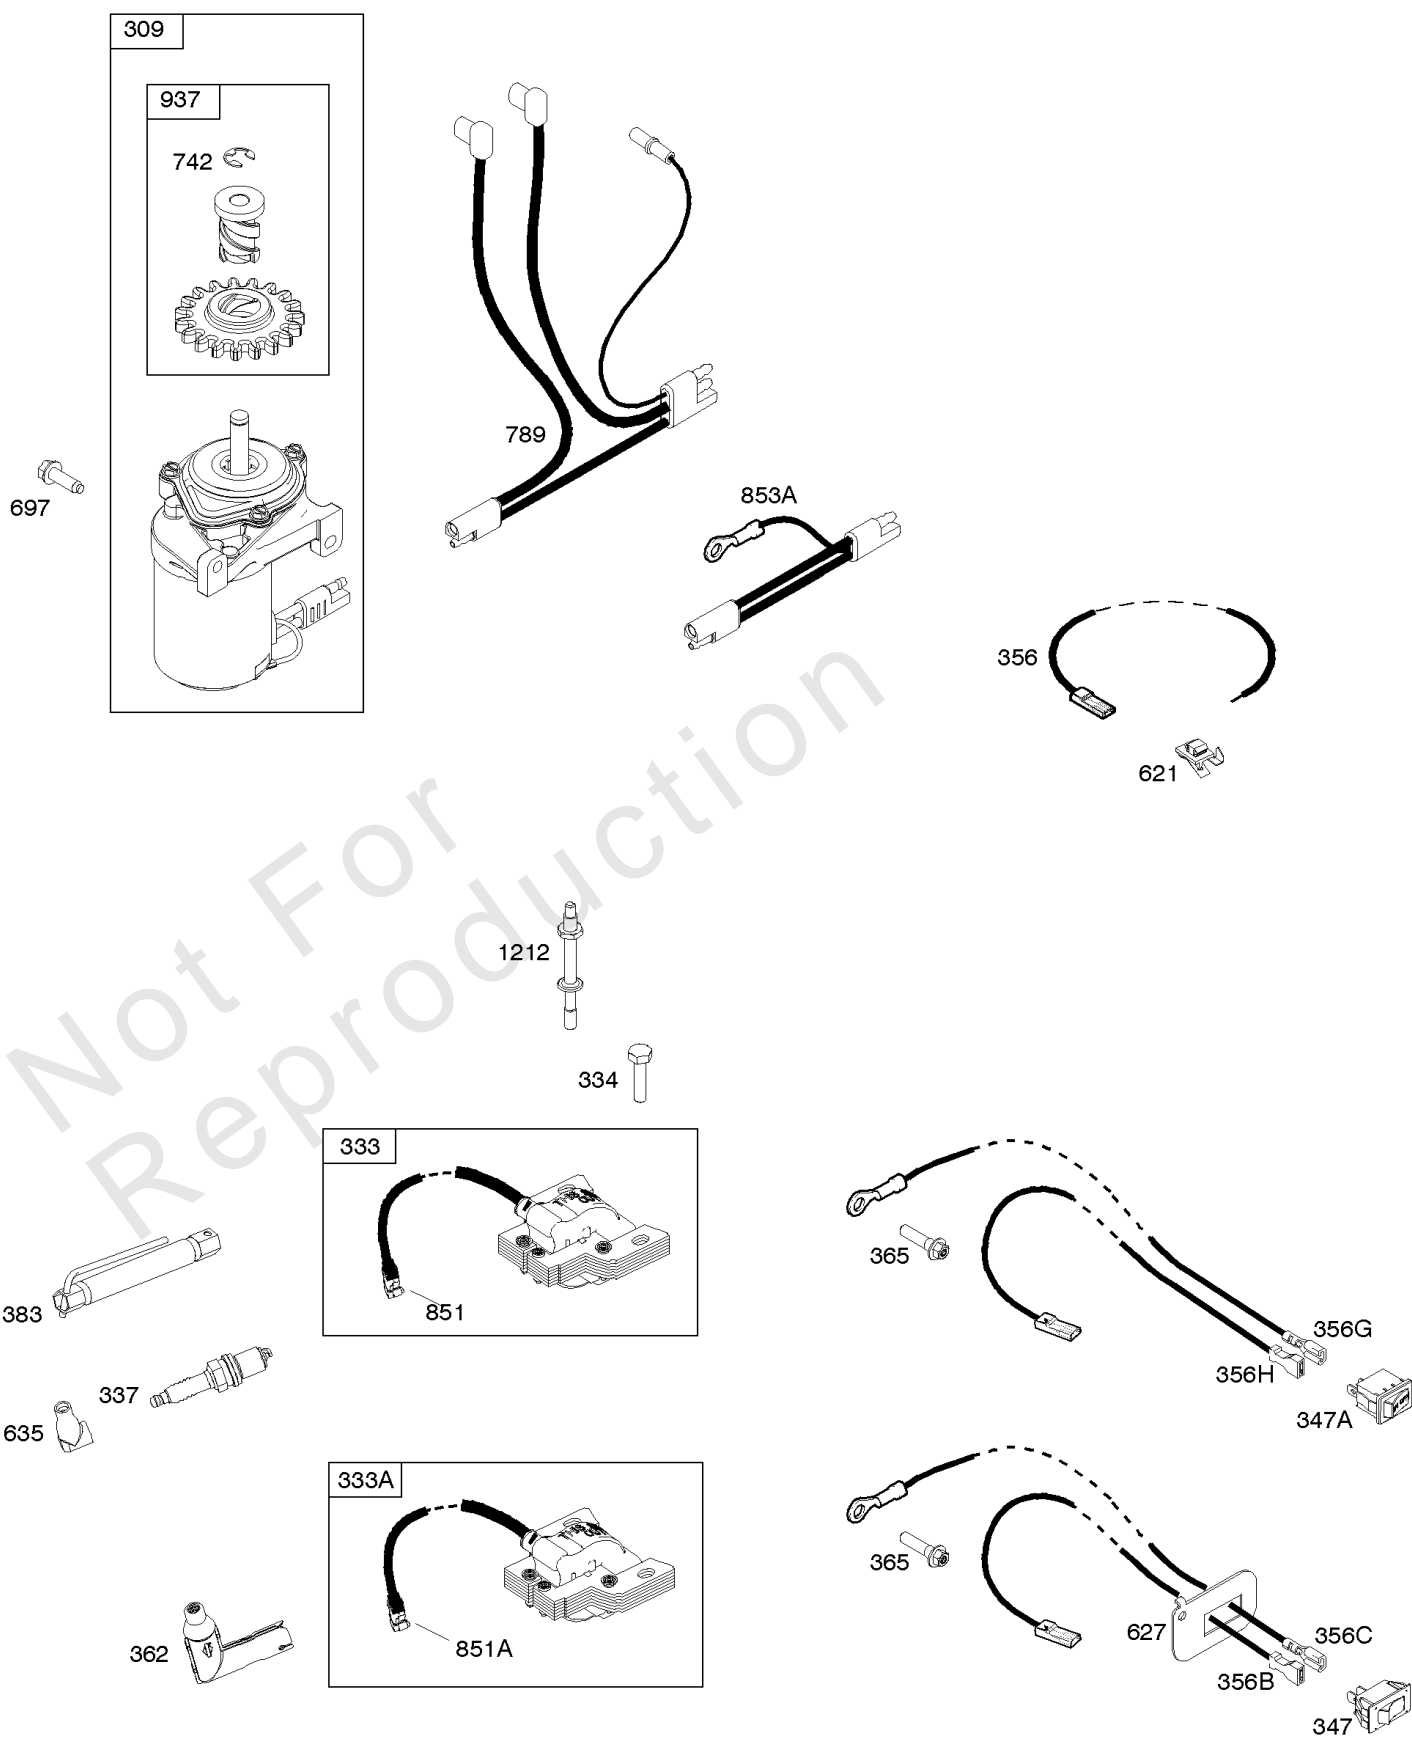

Alternator, Electric Starter, Ignition

REF NO	PART NO	QTY	DESCRIPTION
333	796499		Armature-Magneto -(90 Degree Ignition Terminal)
334	793454		Screw -(Magneto Armature)
337	594264		Plug-Spark
347A	798939		Switch-Rocker
356G	798942		Wire-Stop
356H	798943		Wire-Stop
362	799646		Shield-Spark Plug
365	699484		Screw -(Carburetor)
383	19576S		WRENCH, Spark Plug
621	692310		Switch-Stop
635	66538S		BOOT, Spark Plug
697	691127		SCREW -(Starter Motor) (Drive Cap)
742	93941		RETAINER, E Ring
851	493880S		TERMINAL, Spark Plug
851A	692424		Terminal-Spark Plug
853A	695897		Adapter-Wire
1212	796537		Stud -(Blower Housing)

Not For
Reproduction