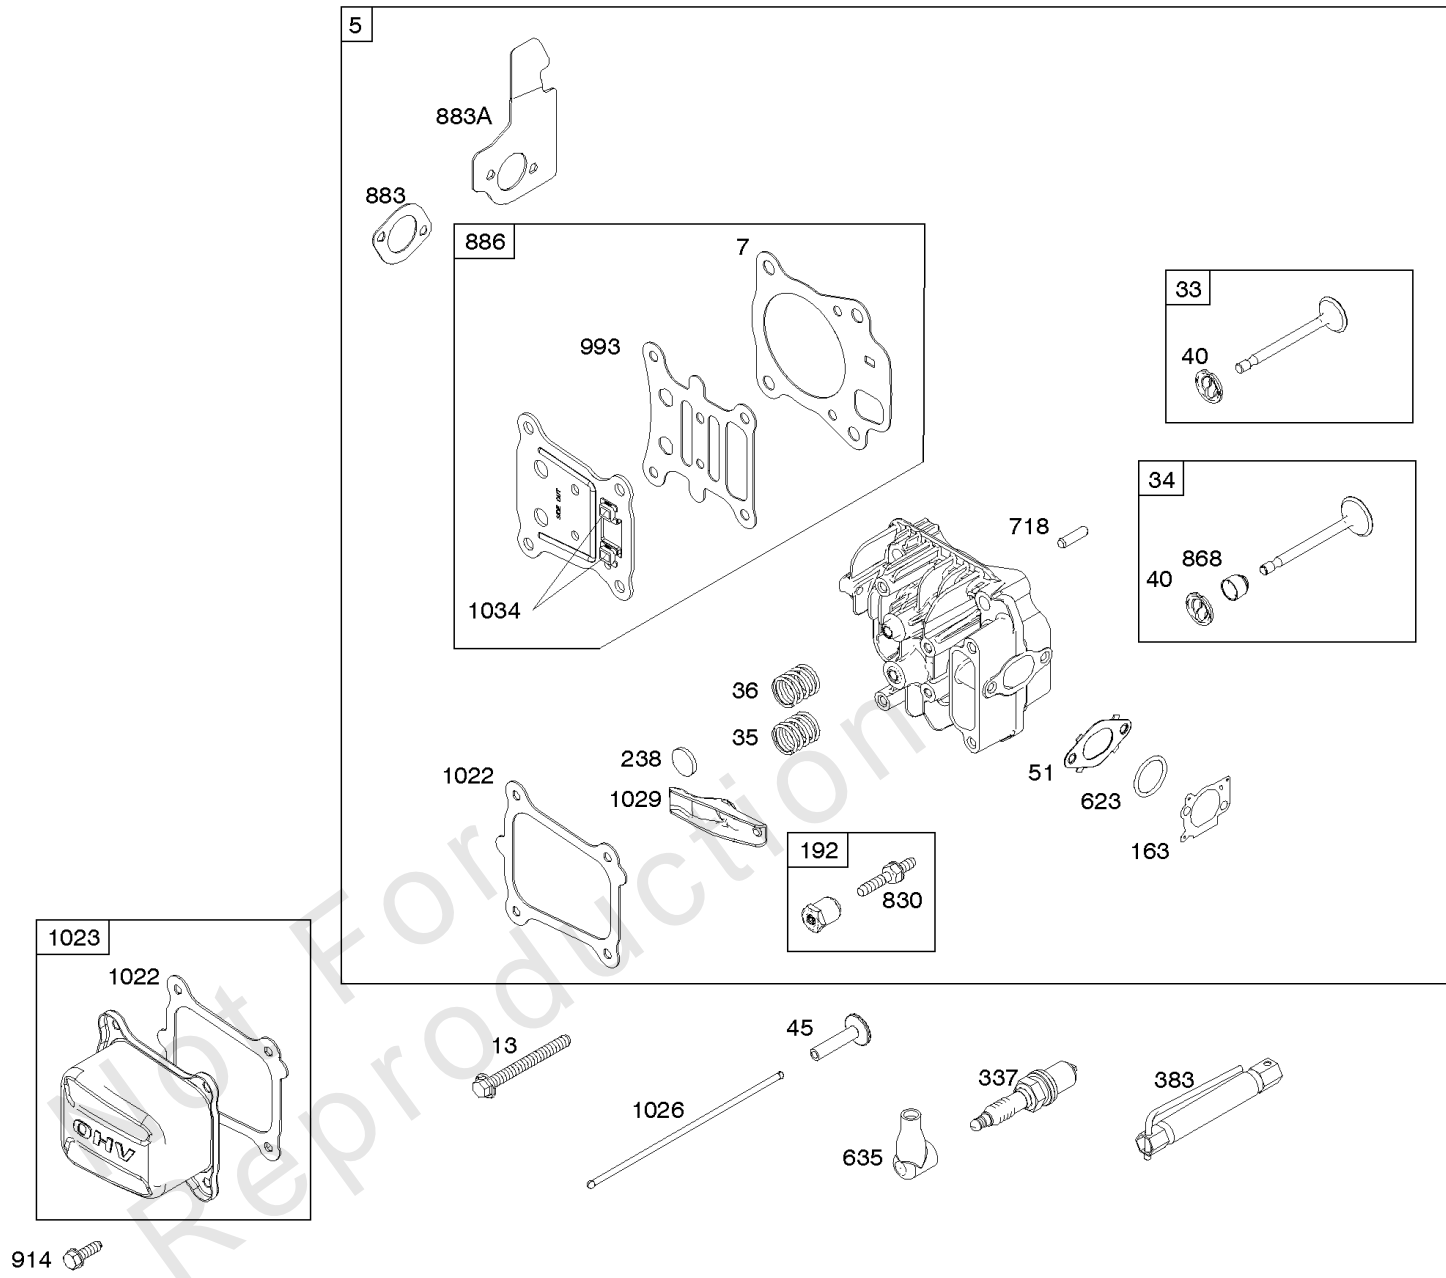

Cylinder Head, Gasket Set-Valves, Valves

REF NO	PART NO	QTY	DESCRIPTION
5	796471		Head-Cylinder
7	796475		Gasket-Cylinder Head
13	793451		Screw -(Cylinder Head)
33	499642		Valve-Exhaust
34	795443		Valve-Intake
35	691304		Spring-Valve -(Intake)
36	691304		Spring-Valve -(Exhaust)
40	692194		Retainer-Valve
45	690977		TAPPET, Valve
51	796596		Gasket-Intake
163	691894		Gasket-Air Cleaner
192	796631		Adjuster-Rocker Arm
238	691300		Cap-Valve
337	594264		Plug-Spark
383	19576S		WRENCH, Spark Plug
623	793628		Seal-O Ring -(Carburetor Spacer)
635	66538S		BOOT, Spark Plug
718	690959		PIN, Locating
830	796472		Stud-Rocker Arm
868	795440		Seal-Valve
883	793497		Gasket-Exhaust
883A	796677		Gasket-Exhaust
886	799492		Gasket Kit-Cylinder Head/Plate
914	794451		Screw -(Rocker Cover)
993	796473		Gasket-Cylinder Head Plate
1022	796480		Gasket-Rocker Cover
1023	796479		Cover-Rocker
1026	796481		Rod-Push
1029	691230		Arm-Rocker
1034	691343		Guide-Push Rod
1095	799496		Gasket Set-Valve