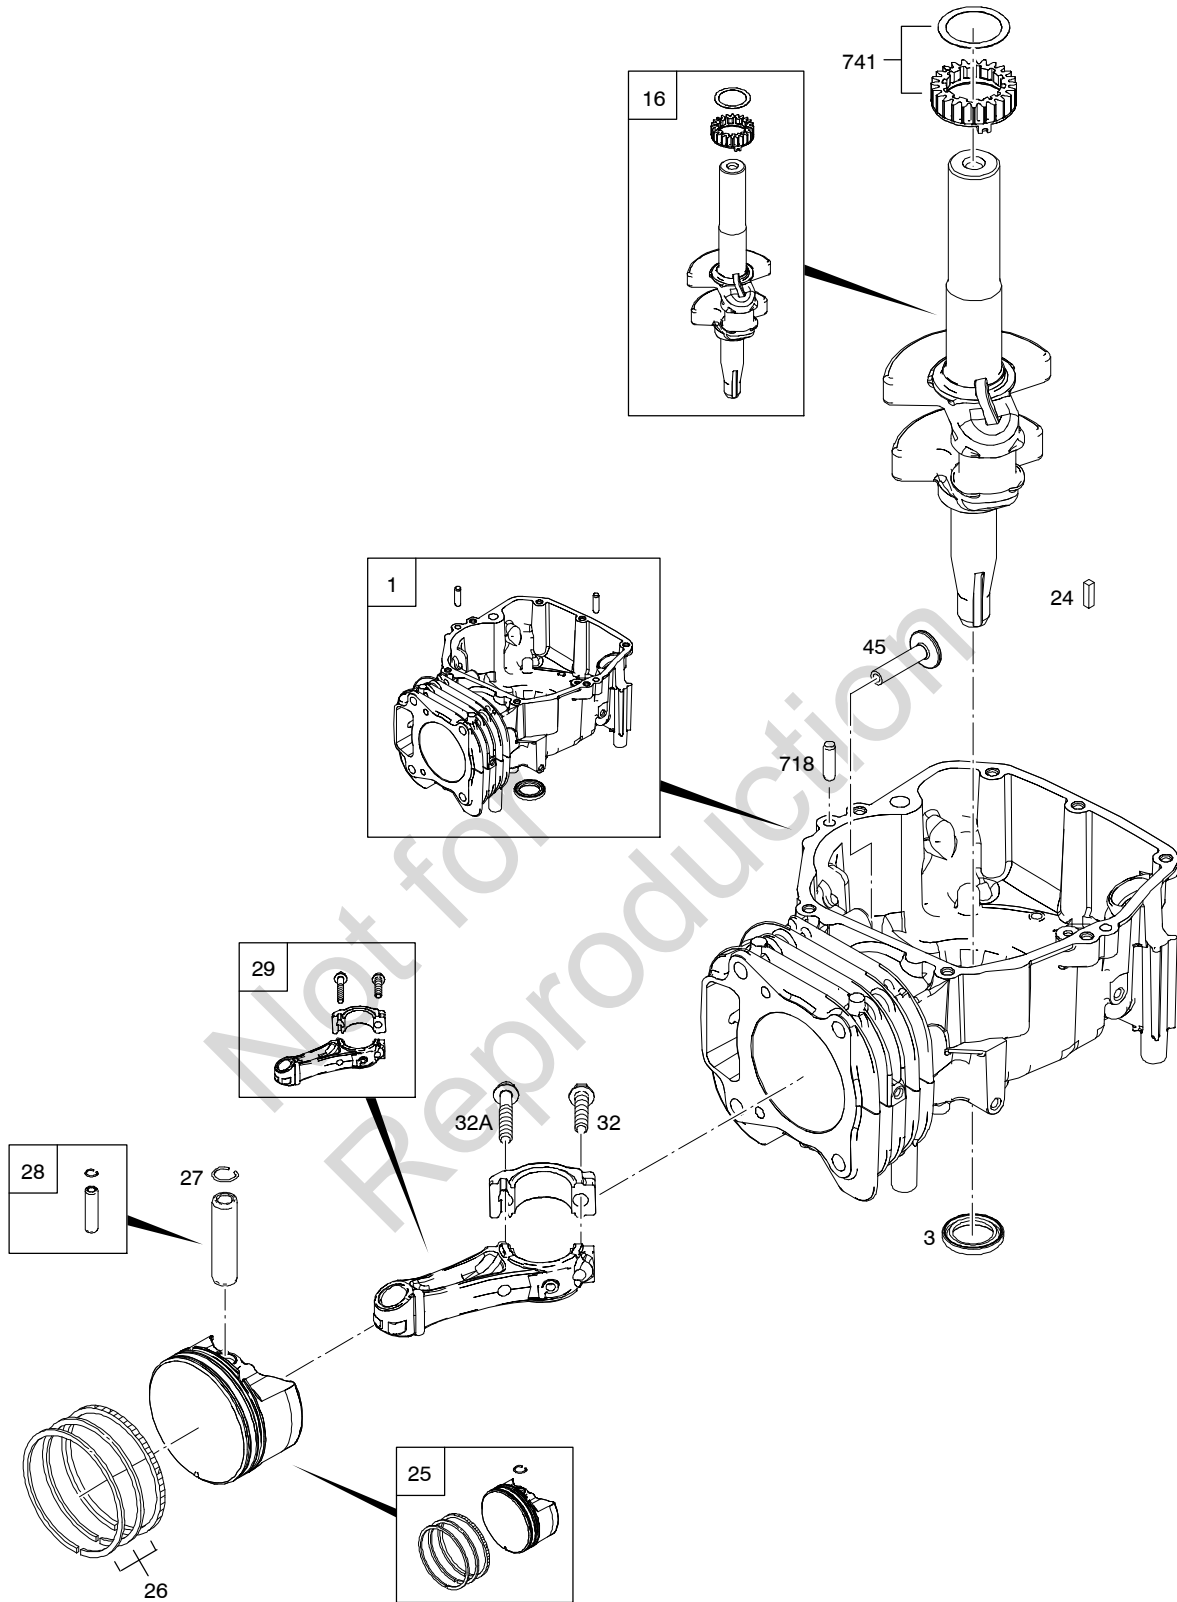

Illustrations cover a range of engines. Parts shown without text may not be used on your specific engine.

REF. NO.	PART NO.	DESCRIPTION	REF. NO.	PART NO.	DESCRIPTION	REF. NO.	PART NO.	DESCRIPTION
1	796510	Cylinder Assembly						
3	299819S	Seal-Oil (Magneto Side)						
16	796467	Crankshaft Used on Type No(s). 0120, 0121, 0124, 0126, 0127.						
16	796468	Crankshaft Used on Type No(s). 0122, 0123, 0693, 0783, 1267, 1310, 1326.						
16	796469	Crankshaft Used on Type No(s). 0119, 0809.						
24	222698S	Key-Flywheel						
25	796643	Piston Assembly (Standard)						
25	796644	Piston Assembly (.020" Oversize)						
26	796645	Ring Set (Standard)						
26	796646	Ring Set (.020" Oversize)						
27	691588	Lock-Piston Pin						
28	298909	Pin-Piston						
29	796470	Rod-Connecting						
32	691664	Screw (Connecting Rod)						
32A	695759	Screw (Connecting Rod)						
45	690977	Tappet-Valve						
718	690959	Pin-Locating						
741	795755	Gear-Timing						

Illustrations cover a range of engines. Parts shown without text may not be used on your specific engine.