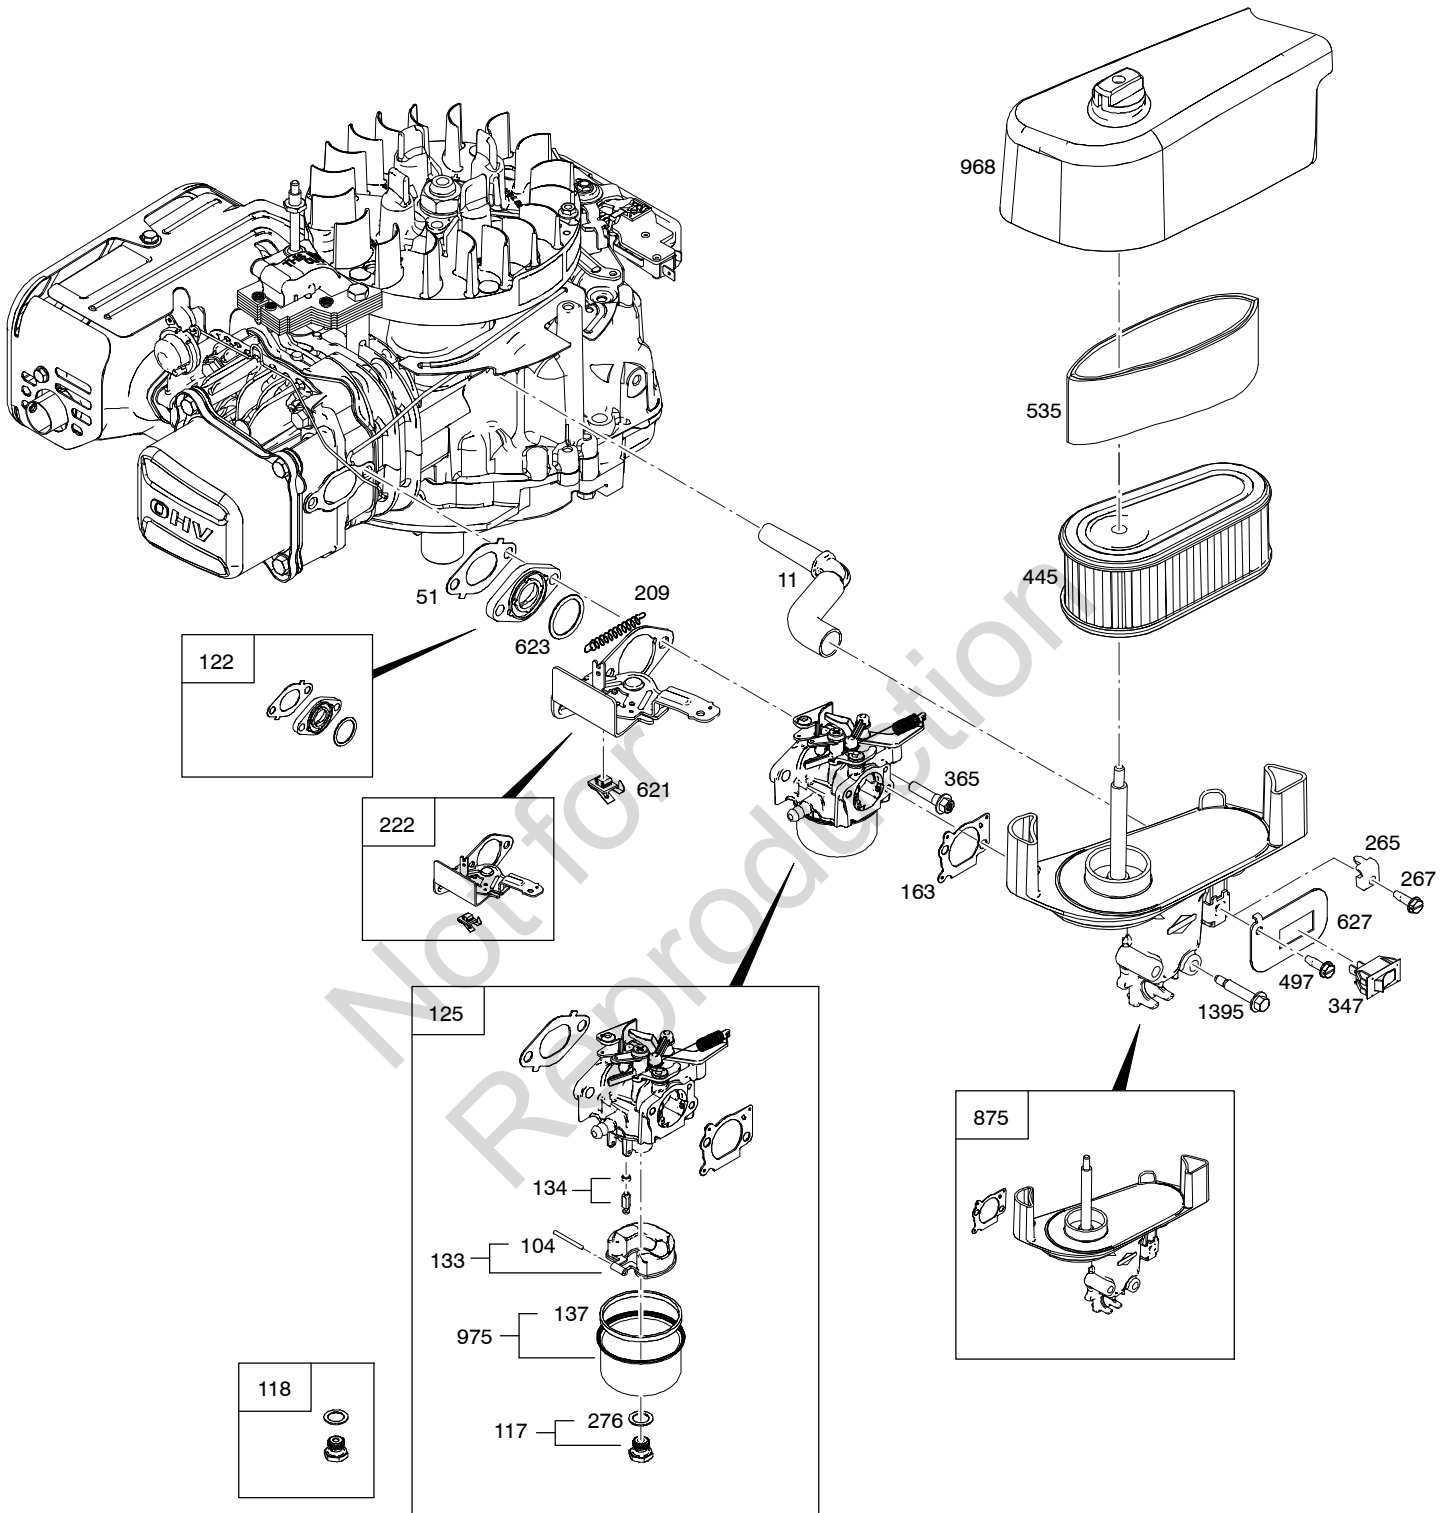

Illustrations cover a range of engines. Parts shown without text may not be used on your specific engine.

REF. NO.	PART NO.	DESCRIPTION	REF. NO.	PART NO.	DESCRIPTION	REF. NO.	PART NO.	DESCRIPTION
11	796478	Tube-Breather	623	793628	Seal-O Ring			
51	796596	Gasket-Intake	875	796492	Base-Air Cleaner			
104	691242	Pin-Float Hinge	968	796493	Cover-Air Cleaner			
117	697355	Jet-Main (Standard)	975	796611	Bowl-Float			
118	494870	Jet-Main (High Altitude)	1395	690349	Screw (Air Cleaner Base to Carburetor)			
122	796595	Spacer-Carburetor						
125	796608	Carburetor						
133	398187	Float-Carburetor						
134	398188	Kit-Needle/Seat						
137	796610	Gasket-Float Bowl						
163	691894	Gasket-Air Cleaner						
209	793604	Spring-Governor Used on Type No(s). 0119, 0120, 0121, 0124, 0126, 0127.						
209	796483	Spring-Governor Used on Type No(s). 0119, 0809.						
209	796484	Spring-Governor Used on Type No(s). 0123, 0693, 0783, 0809, 1267, 1310, 1326.						
209	796926	Spring-Governor Used on Type No(s). 0122.						
222	796482	Bracket-Control (Manual Friction, Remote, & Fixed Speed Control)						
265	690798	Clamp-Casing						
267	691044	Screw (Casing Clamp)						
276	271716	Washer-Sealing						
347	795333	Switch-Rocker Used on Type No(s). 0119, 0120, 0121, 0124, 0126, 0127.						
365	793458	Screw (Carburetor)						
445	795066	Filter-Air Cleaner Cartridge						
497	691044	Screw (Stopswitch Bracket) Used on Type No(s). 0119, 0120, 0121, 0124, 0126, 0127.						
535	796254	Filter-Air Cleaner Foam						
621	692310	Switch-Stop						
627	796702	Bracket-Stopswitch Used on Type No(s). 0119, 0120, 0121, 0124, 0126, 0127.						

Illustrations cover a range of engines. Parts shown without text may not be used on your specific engine.