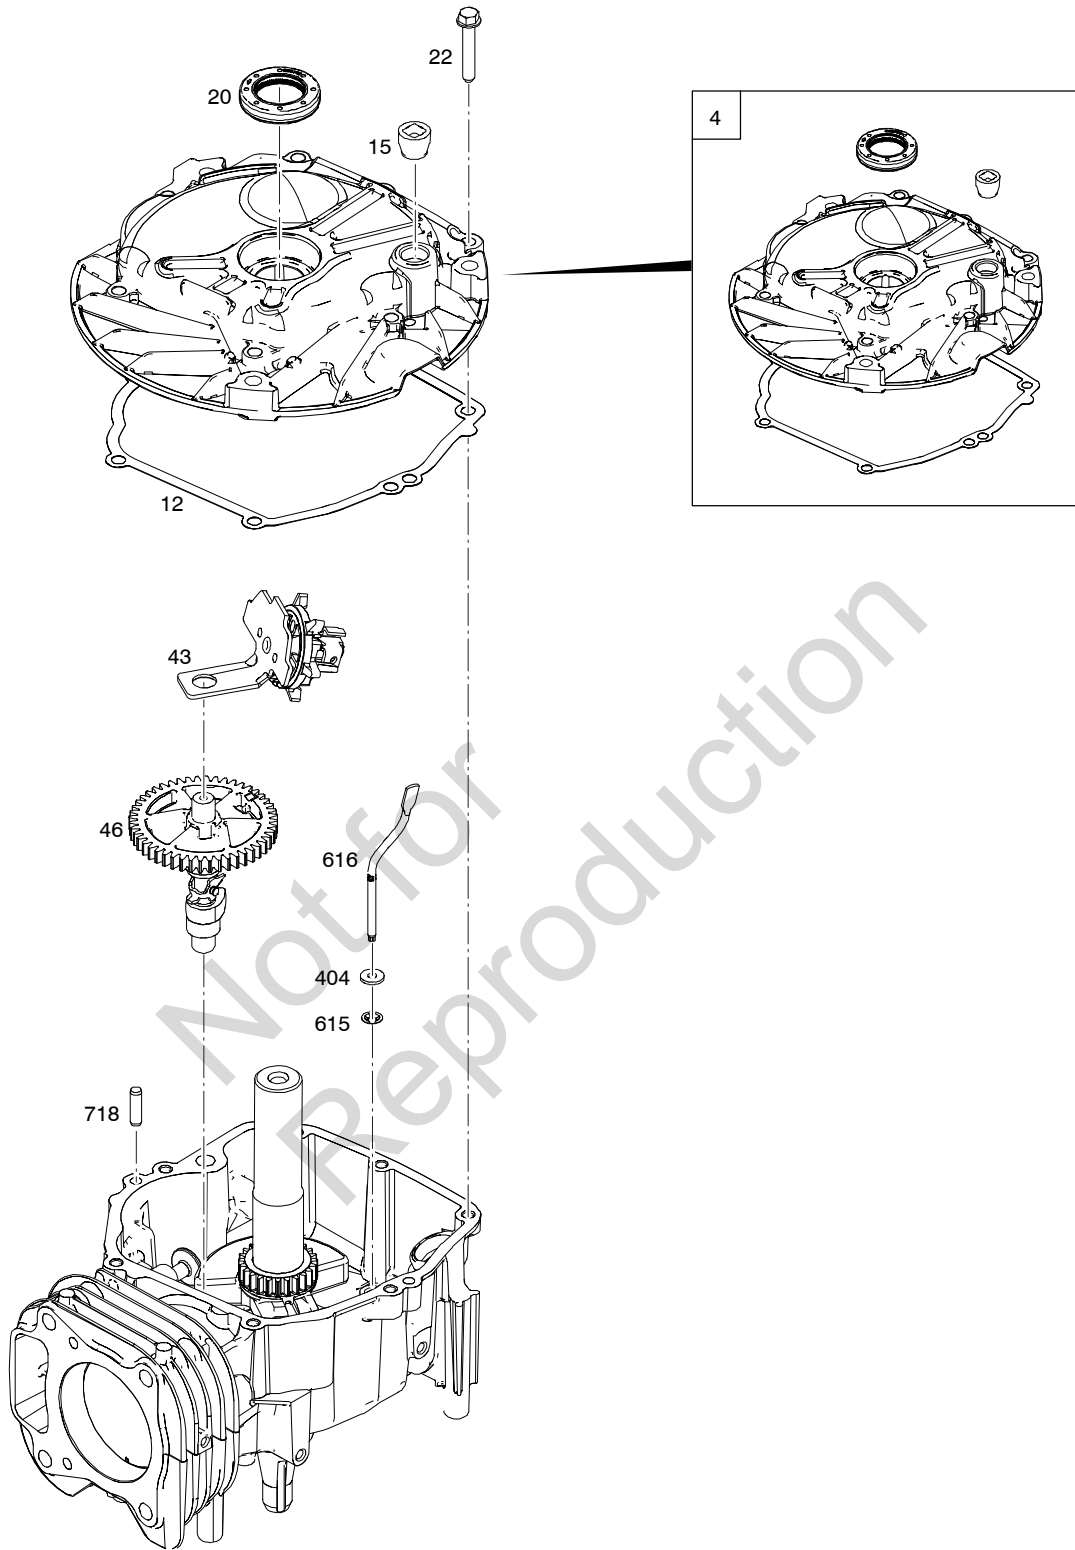

Illustrations cover a range of engines. Parts shown without text may not be used on your specific engine.

REF. NO.	PART NO.	DESCRIPTION	REF. NO.	PART NO.	DESCRIPTION	REF. NO.	PART NO.	DESCRIPTION
4	493279	Sump-Engine Used on Type No(s). 0119, 0120, 0122, 0123, 0124, 0126, 0127, 0693, 0783, 0809, 1267, 1310, 1326.						
4	498983	Sump-Engine Used on Type No(s). 0121.						
12	692232	Gasket-Crankcase						
15	691680	Plug-Oil Drain (Square Socket)						
20	399781S	Seal-Oil (PTO Side)						
22	691092	Screw (Crankcase Cover/Sump)						
43	796650	Slinger-Governor/Oil Used on Type No(s). 0122, 0123, 0693, 0783, 0809, 1267, 1310, 1326.						
43	796651	Slinger-Governor/Oil Used on Type No(s). 0119, 0120, 0121, 0124, 0126, 0127.						
46	694039	Camshaft Used on Type No(s). 0119, 0120, 0121, 0122, 0123, 0124, 0126, 0127, 0693, 0783, 0809, 1267, 1310, 1326.						
404	690272	Washer (Governor Crank)						
615	796674	Retainer-Governor Shaft						
616	796488	Crank-Governor						
718	690959	Pin-Locating						

Illustrations cover a range of engines. Parts shown without text may not be used on your specific engine.