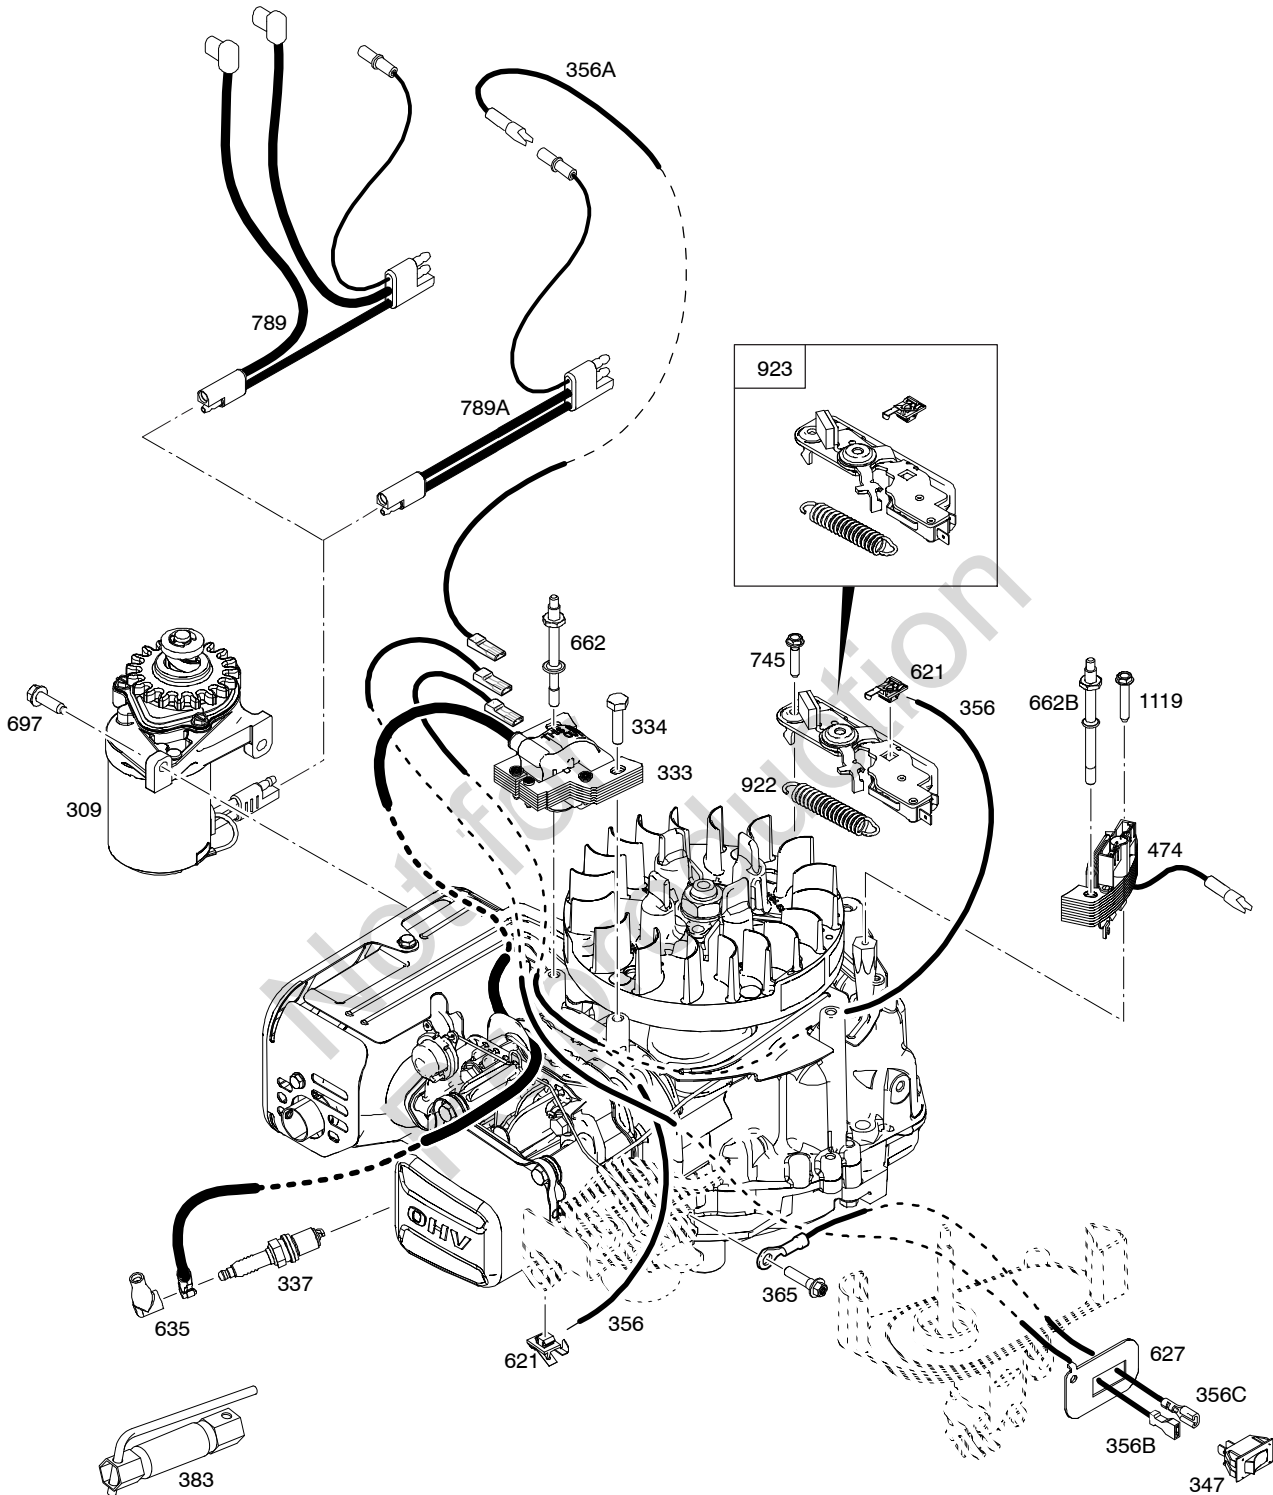

Illustrations cover a range of engines. Parts shown without text may not be used on your specific engine.

REF. NO.	PART NO.	DESCRIPTION	REF. NO.	PART NO.	DESCRIPTION	REF. NO.	PART NO.	DESCRIPTION
309	796842	Motor-Starter Used on Type No(s). 0122, 1267, 1310, 1326.	635	66538S	Boot-Spark Plug			
			662	796537	Stud (Rewind Starter)			
333	796499	Armature-Magneto Used on Type No(s). 0122, 0123, 0693, 0783, 0809, 1267, 1310, 1326.	662B	797002	Stud (Rewind Starter) (Used With Alternator Only)			
			697	691127	Screw (Drive Cap) Used on Type No(s). 0122, 1267, 1310, 1326.			
333	796500	Armature-Magneto Used on Type No(s). 0119, 0120, 0121, 0124, 0126, 0127.	745	698557	Screw (Brake) Used on Type No(s). 0122, 0123, 0693, 0783, 0809, 1267, 1310.			
334	793454	Screw (Magneto Armature)	789	792685	Harness-Wiring Used on Type No(s). 0122, 1267, 1310.			
337	692051	Plug-Spark Used on Type No(s). 0120, 0121, 0122, 0123, 0124, 0126, 0127, 0693, 0783, 1267, 1310, 1326.	789A	696546	Harness-Wiring Used on Type No(s). 1326.			
337	692720	Plug-Spark Used on Type No(s). 0119, 0809.	922	692135	Spring-Brake Used on Type No(s). 0122, 0123, 0693, 0783, 0809, 1267, 1310.			
347	795333	Switch-Rocker Used on Type No(s). 0119, 0120, 0121, 0124, 0126, 0127.	923	796635	Brake Used on Type No(s). 0122, 0123, 0693, 0783, 0809, 1267, 1310.			
356	692390	Wire-Stop Used on Type No(s). 0122, 0123, 0693, 0783, 0809, 1267, 1310.	1119	794100	Screw (Alternator) Used on Type No(s). 0122.			
356A	692151	Wire-Stop Used on Type No(s). 1326.						
356B	692602	Wire-Stop Used on Type No(s). 0119, 0120, 0121, 0124, 0126, 0127.						
356C	695630	Wire-Stop Used on Type No(s). 0119, 0120, 0121, 0124, 0126, 0127.						
365	793458	Screw (Carburetor)						
383	19374S	Wrench-Spark Plug						
474	794103	Alternator Used on Type No(s). 0122.						
621	692310	Switch-Stop						
627	796702	Bracket-Stopswitch Used on Type No(s). 0119, 0120, 0121, 0124, 0126, 0127.						

Illustrations cover a range of engines. Parts shown without text may not be used on your specific engine.