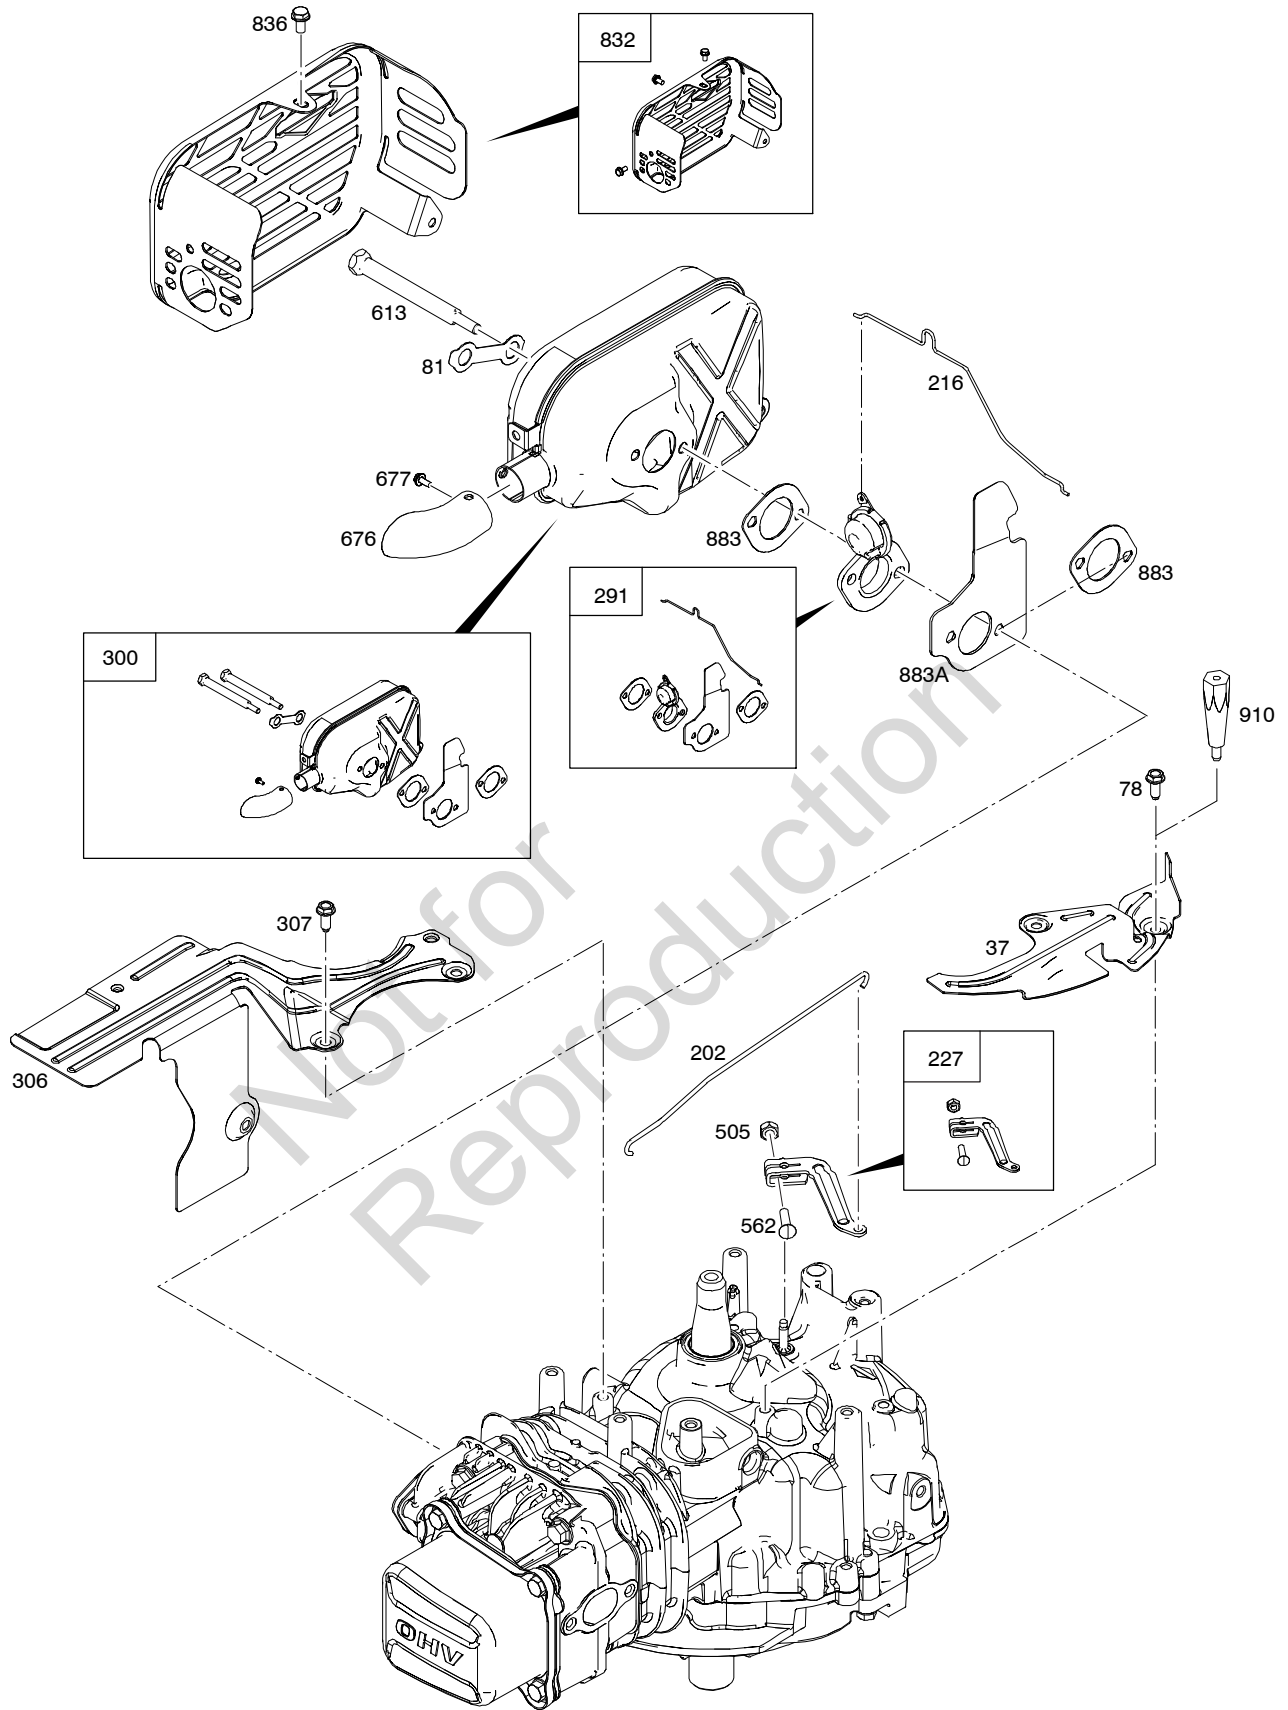

Illustrations cover a range of engines. Parts shown without text may not be used on your specific engine.

REF. NO.	PART NO.	DESCRIPTION	REF. NO.	PART NO.	DESCRIPTION	REF. NO.	PART NO.	DESCRIPTION
37	796536	Guard-Flywheel						
78	793480	Screw (Flywheel Guard)						
81	691740	Lock-Muffler Screw						
202	796657	Link-Mechanical Governor						
216	796485	Link-Choke						
227	796487	Lever-Governor Control						
291	796486	Thermostat						
300	796495	Muffler-Exhaust						
306	796534	Shield-Cylinder Used on Type No(s). 0119, 0120, 0121, 0123, 0124, 0126, 0127, 0693, 0783, 0809.						
306	796535	Shield-Cylinder Used on Type No(s). 0122, 1267, 1310, 1326.						
307	793480	Screw (Cylinder Shield)						
505	793515	Nut (Governor Control Lever)						
562	793514	Bolt (Governor-Control Lever)						
613	796496	Screw (Muffler)						
676	692010	Deflector-Muffler						
677	690661	Screw (Muffler Deflector)						
832	796494	Guard-Muffler Used on Type No(s). 0119, 0120, 0121, 0122, 0123, 0124, 0126, 0127, 0809.						
836	793500	Screw (Muffler Guard) Used on Type No(s). 0119, 0120, 0121, 0122, 0123, 0124, 0126, 0127, 0809.						
883	793497	Gasket-Exhaust						
883A	796677	Gasket-Exhaust						
910	796498	Stud (Alternator) Used on Type No(s). 0122.						

Illustrations cover a range of engines. Parts shown without text may not be used on your specific engine.