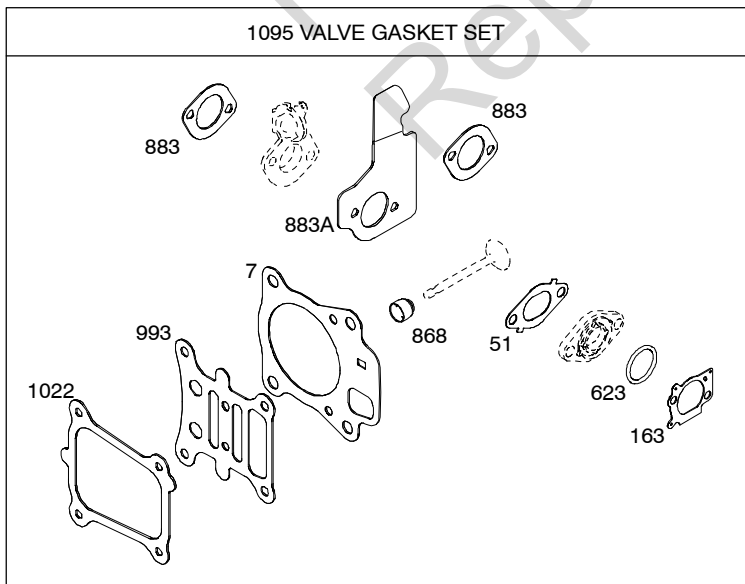

Illustrations cover a range of engines. Parts shown without text may not be used on your specific engine.

REF. NO.	PART NO.	DESCRIPTION	REF. NO.	PART NO.	DESCRIPTION	REF. NO.	PART NO.	DESCRIPTION
3	299819S	Seal-Oil (Magneto Side)						
7	796475	Gasket-Cylinder Head						
12	692232	Gasket-Crankcase						
20	399781S	Seal-Oil (PTO Side)						
51	796596	Gasket-Intake						
104	691242	Pin-Float Hinge						
121	796612	Kit-Carburetor Overhaul						
134	398188	Kit-Needle/Seat						
137	796610	Gasket-Float Bowl						
163	691894	Gasket-Air Cleaner						
276	271716	Washer-Sealing						
358	796661	Gasket Set-Engine						
524	692296	Seal-Dipstick Tube (Lower)						
623	793628	Seal-O Ring (Carburetor Spacer)						
842	691031	Seal-O Ring (Dipstick Tube) (Upper)						
868	795440	Seal-Valve (Exhaust)						
883	793497	Gasket-Exhaust						
883A	796677	Gasket-Exhaust						
993	796473	Gasket-Cylinder Head Plate						
1022	796480	Gasket-Rocker Cover						
1095	796662	Gasket Set-Valve						
1430	796477	Gasket-Breather/Reed						

Illustrations cover a range of engines. Parts shown without text may not be used on your specific engine.