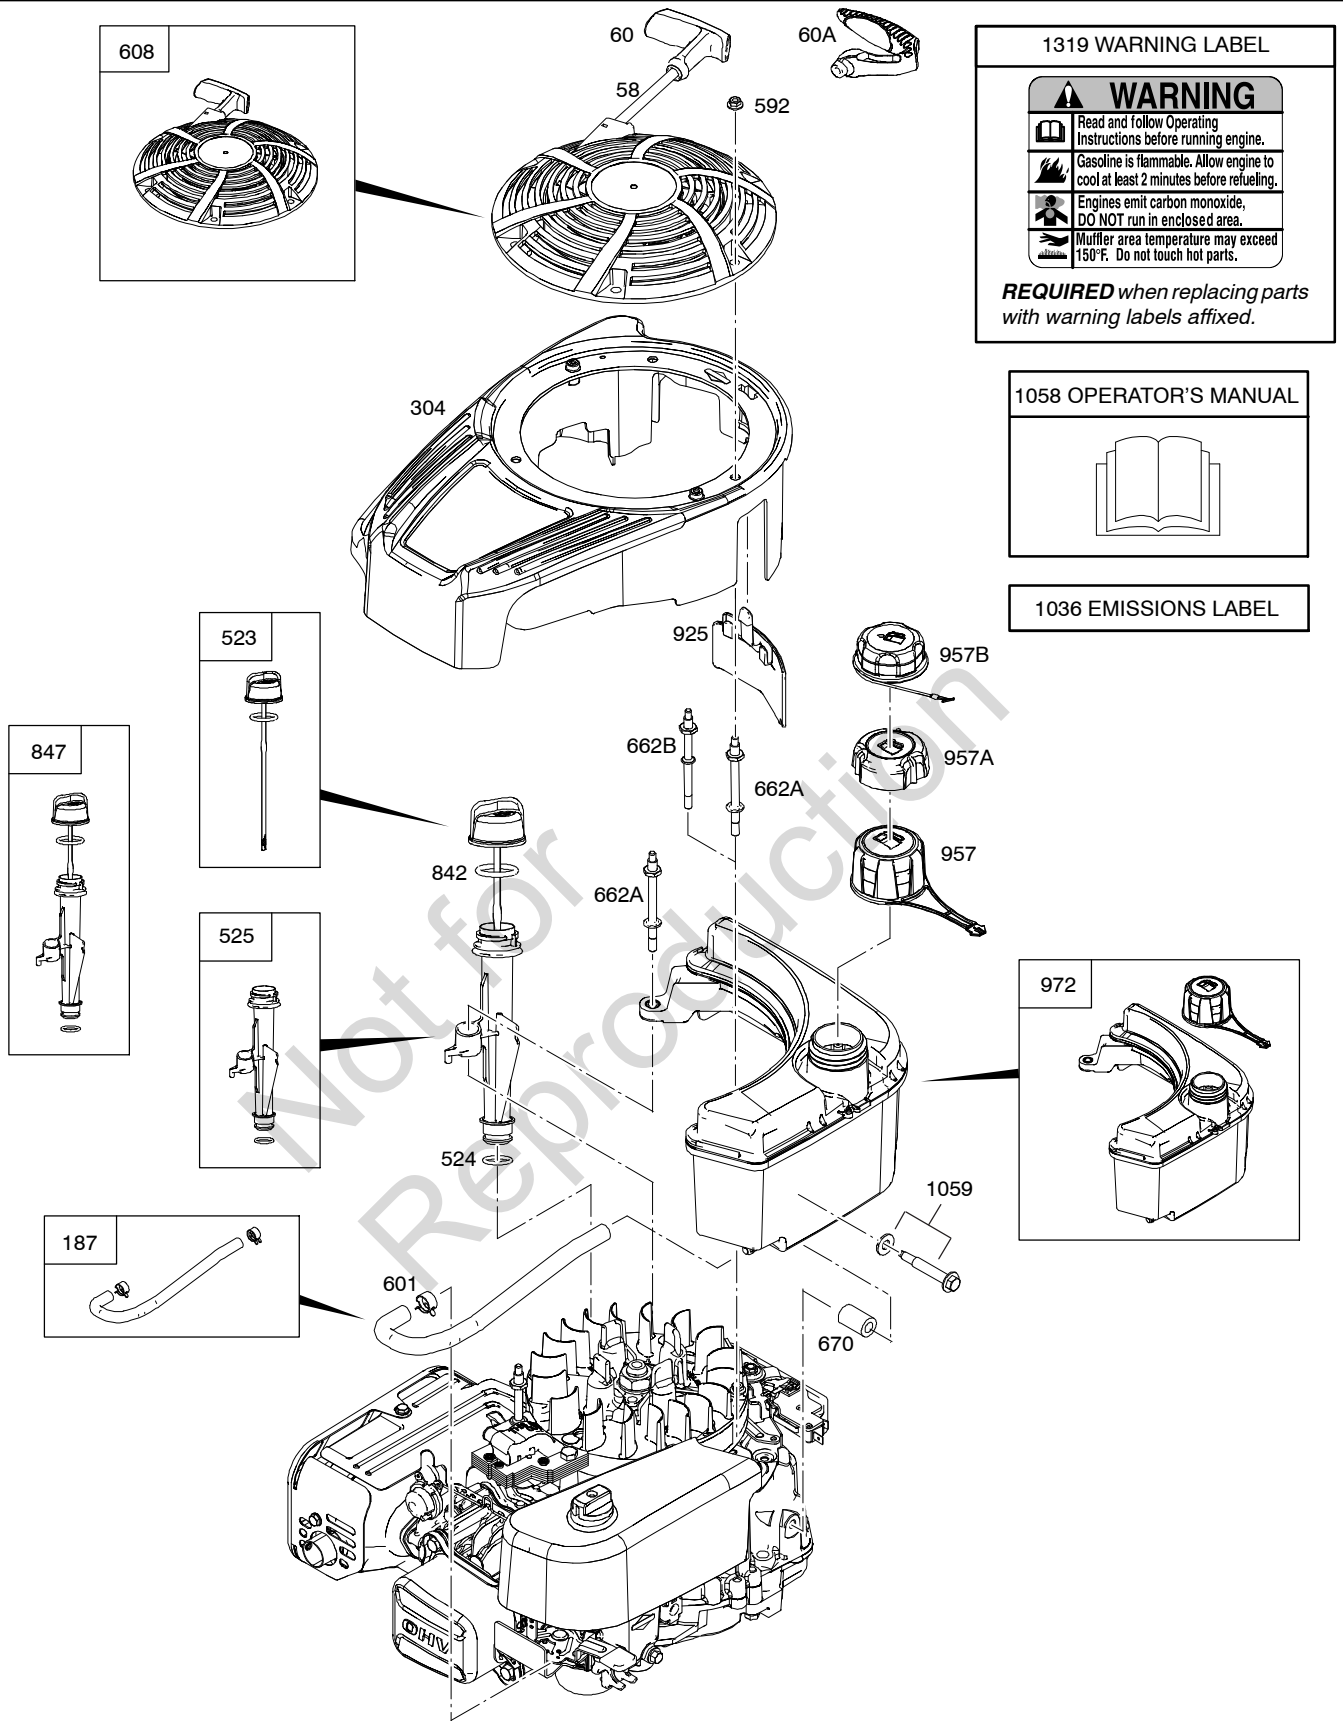

Illustrations cover a range of engines. Parts shown without text may not be used on your specific engine.

REF. NO.	PART NO.	DESCRIPTION	REF. NO.	PART NO.	DESCRIPTION	REF. NO.	PART NO.	DESCRIPTION
58	697316	Rope-Starter (Cut To Required Length)	1036		Label-Emissions (Available From A Briggs & Statton Authorized Dealer)			
60	281434S	Grip-Starter Rope	1058	278415	Manual-Operator's			
60A	795426	Grip-Starter Rope	1059	793471	Kit-Screw/Washer			
187	796491	Line-Fuel (Formed Hose)	1319	794467	Label-Warning			
304	796692	Housing-Blower (Rewind Start) Used on Type No(s). 0119, 0120, 0121, 0123, 0124, 0126, 0127, 0693, 0783, 0809, 0809.						
304	796693	Housing-Blower (Electric Start) Used on Type No(s). 0122, 1267, 1310, 1326.						
523	796503	Dipstick						
524	692296	Seal-Dipstick Tube						
525	796502	Tube-Dipstick						
592	793481	Nut (Rewind Starter)						
601	791850	Clamp-Hose						
608	796497	Starter-Rewind						
662A	793479	Stud (Rewind Starter)						
662B	797002	Stud (Rewind Starter) (Used With Alternator Only)						
670	793485	Spacer-Fuel Tank						
842	691031	Seal-O Ring (Dipstick Tube)						
847	796501	Dipstick/Tube Assembly						
925	796531	Cover-Linkage Used on Type No(s). 0119, 0120, 0121, 0124, 0126, 0127, 1326.						
957	796577	Cap-Fuel Tank (EVAP)						
957A	692046	Cap-Fuel Tank (Plastic)						
957B	699985	Cap-Fuel Tank (Fresh Start)						
972	796489	Tank-Fuel (EVAP)						

Illustrations cover a range of engines. Parts shown without text may not be used on your specific engine.