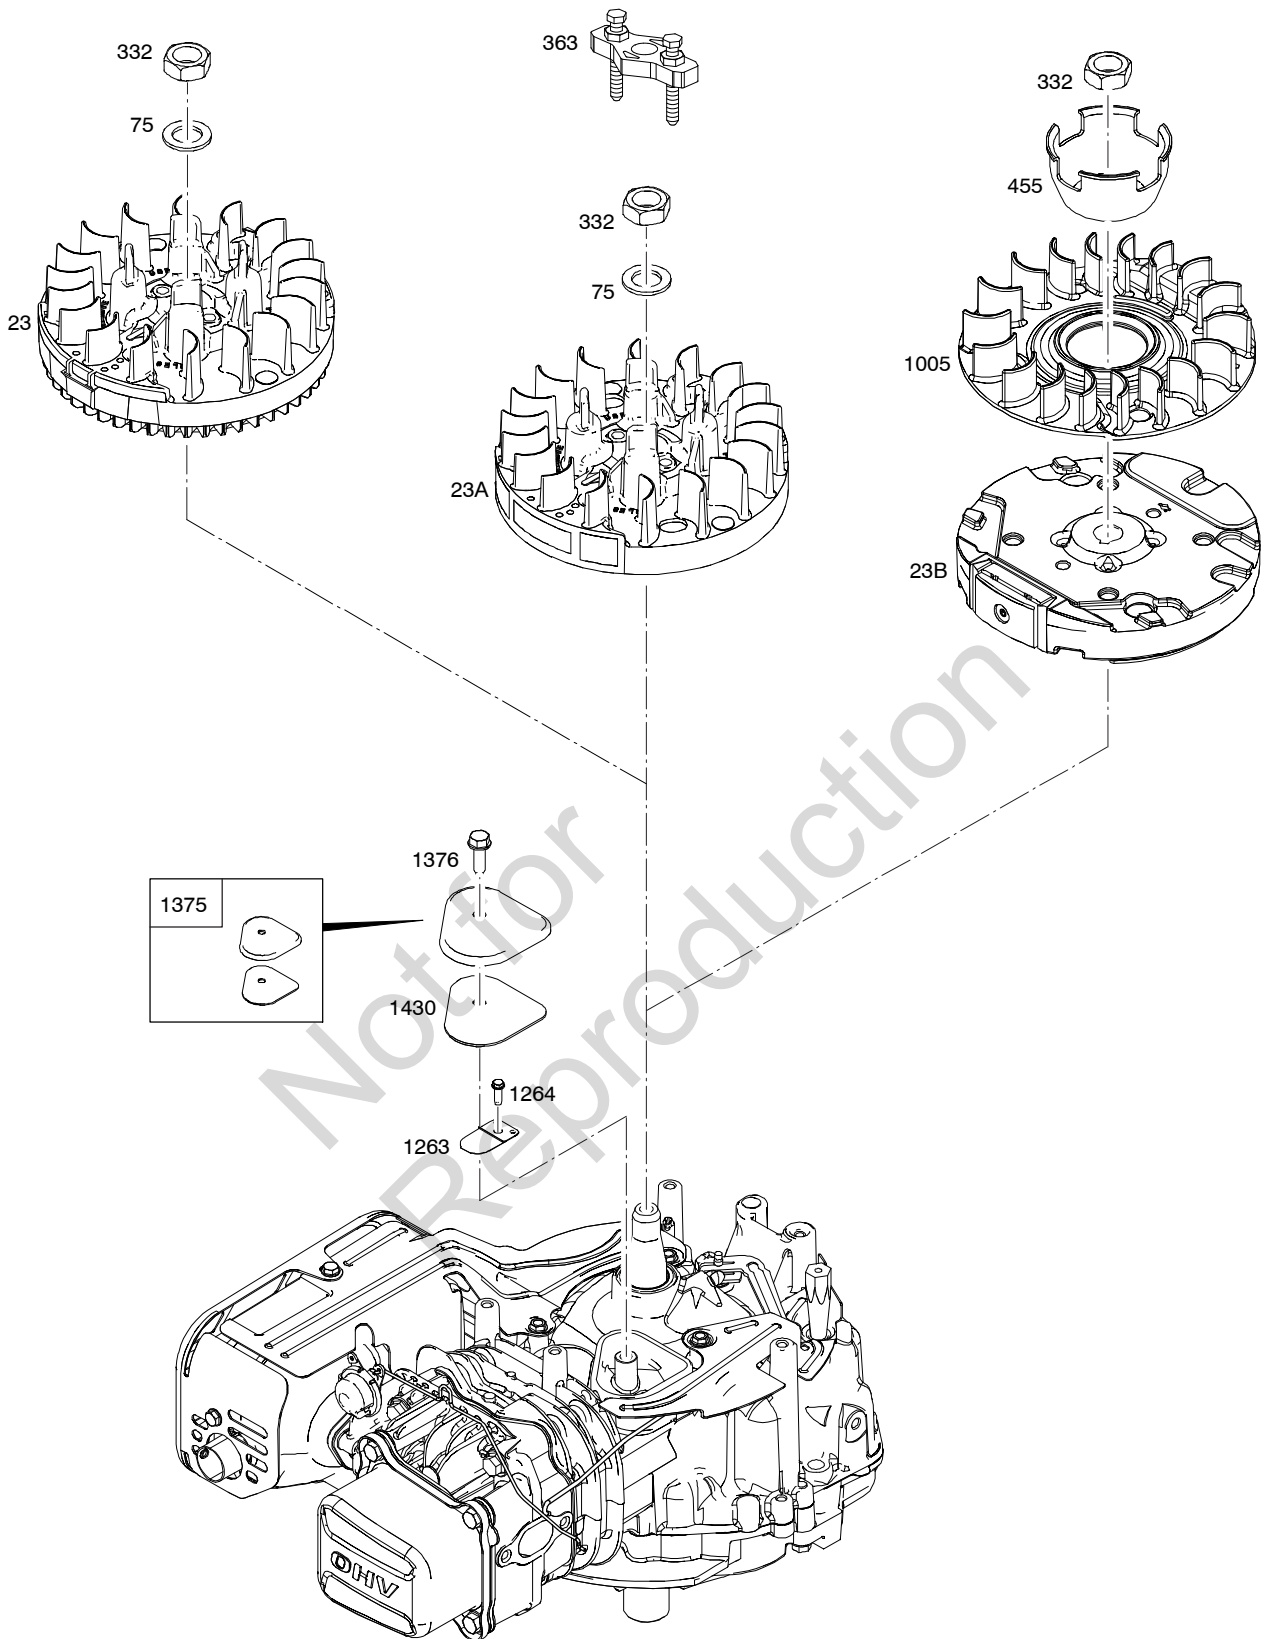

11P900

Illustrations cover a range of engines. Parts shown without text may not be used on your specific engine.

REF. NO.	PART NO.	DESCRIPTION	REF. NO.	PART NO.	DESCRIPTION	REF. NO.	PART NO.	DESCRIPTION
23	793619	Flywheel (Aluminum) Used on Type No(s). 0122, 1267, 1310, 1326.						
23A	793489	Flywheel (Aluminum) Used on Type No(s). 0123, 0693, 0783, 0809.						
23B	796621	Flywheel (Cast Iron) Used on Type No(s). 0119, 0120, 0121, 0124, 0126, 0127.						
75	691736	Washer (Flywheel) Used on Type No(s). 0122, 0123, 0693, 0783, 0809, 1267, 1310, 1326.						
332	690662	Nut (Flywheel)						
363	19069	Puller-Flywheel						
455	796615	Cup-Flywheel Used on Type No(s). 0119, 0120, 0121, 0124, 0126, 0127.						
1005	796614	Fan-Flywheel Used on Type No(s). 0119, 0120, 0121, 0124, 0126, 0127.						
1263	697124	Reed-Breather						
1264	793453	Screw (Breather Reed)						
1375	796476	Cover-Breather/Reed						
1376	794451	Screw (Breather/Reed Cover)						
1430	796477	Gasket-Breather/Reed						

Illustrations cover a range of engines. Parts shown without text may not be used on your specific engine.