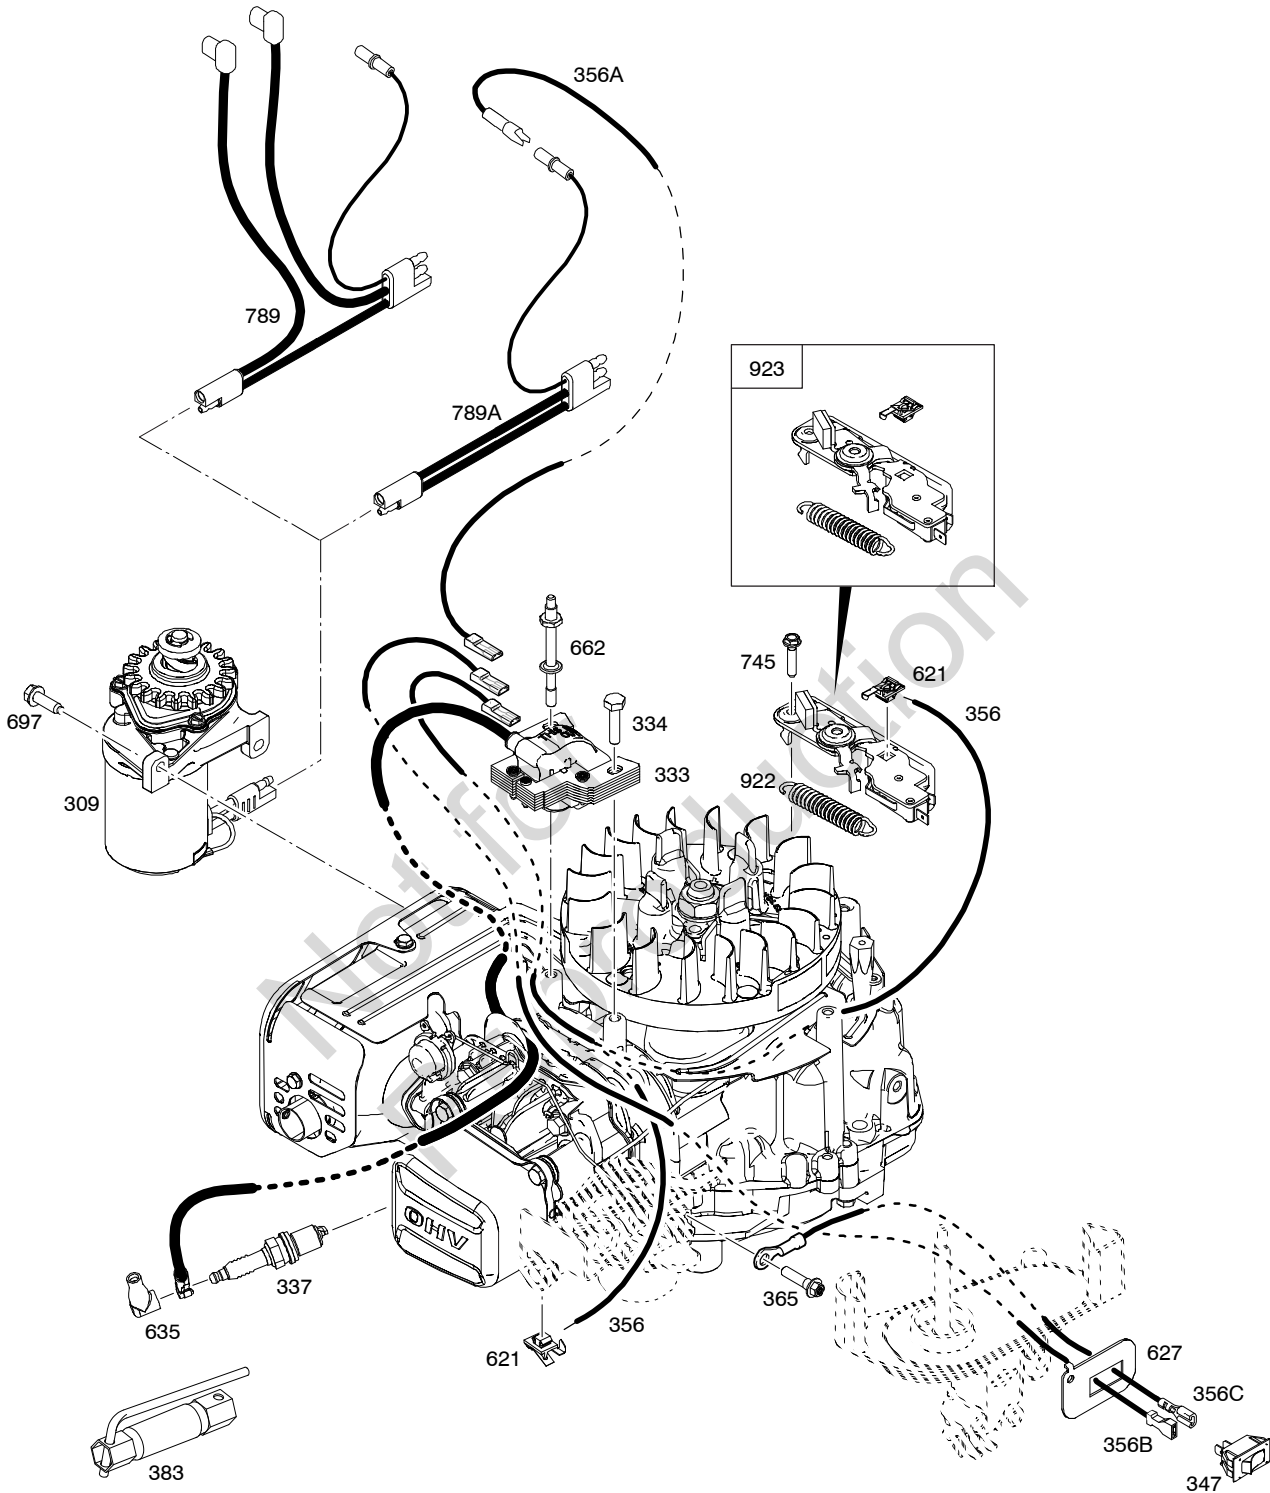

Illustrations cover a range of engines. Parts shown without text may not be used on your specific engine.

REF. NO.	PART NO.	DESCRIPTION	REF. NO.	PART NO.	DESCRIPTION	REF. NO.	PART NO.	DESCRIPTION
309	796842	Motor-Starter Used on Type No(s). 1311, 1312, 1317, 1323.	789	792685	Harness-Wiring Used on Type No(s). 1311, 1312.			
333	796499	Armature-Magneto Used on Type No(s). 0693, 0783, 1311, 1312, 1317, 1323.	789A	696546	Harness-Wiring Used on Type No(s). 1323.			
333	796500	Armature-Magneto Used on Type No(s). 0110, 0111, 0112.	922	692135	Spring-Brake Used on Type No(s). 0693, 0783, 1311, 1312.			
334	793454	Screw (Magneto Armature)	923	796635	Brake Used on Type No(s). 0693, 0783, 1311, 1312.			
337	692051	Plug-Spark Used on Type No(s). 0110, 0111, 0112, 0693, 0783, 1311, 1312, 1317, 1323.						
347	795333	Switch-Rocker Used on Type No(s). 0110, 0111, 0112.						
356	692390	Wire-Stop Used on Type No(s). 0693, 0783, 1311, 1312, 1317.						
356A	692151	Wire-Stop Used on Type No(s). 1323.						
356B	692602	Wire-Stop Used on Type No(s). 0110, 0111, 0112.						
356C	695630	Wire-Stop Used on Type No(s). 0110, 0111, 0112.						
365	793458	Screw (Carburetor)						
383	19374S	Wrench-Spark Plug						
621	692310	Switch-Stop						
627	796702	Bracket-Stopswitch Used on Type No(s). 0110, 0111, 0112.						
635	66538S	Boot-Spark Plug						
662	796537	Stud (Rewind Starter)						
697	691127	Screw (Drive Cap) Used on Type No(s). 1311, 1312, 1317, 1323.						
745	698557	Screw (Brake) Used on Type No(s). 0693, 0783, 1311, 1312.						

Illustrations cover a range of engines. Parts shown without text may not be used on your specific engine.