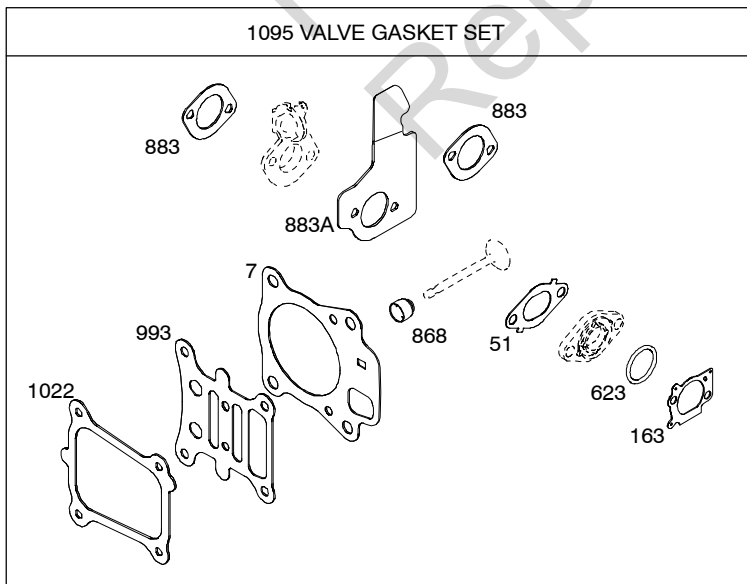

Illustrations cover a range of engines. Parts shown without text may not be used on your specific engine.

REF. NO.	PART NO.	DESCRIPTION	REF. NO.	PART NO.	DESCRIPTION	REF. NO.	PART NO.	DESCRIPTION
3	299819S	Seal-Oil (Magneto Side)						
7	796475	Gasket-Cylinder Head						
12	692232	Gasket-Crankcase						
20	399781S	Seal-Oil (PTO Side)						
51	796596	Gasket-Intake						
104	691242	Pin-Float Hinge						
121	796612	Kit-Carburetor Overhaul						
134	398188	Kit-Needle/Seat						
137	796610	Gasket-Float Bowl						
163	691894	Gasket-Air Cleaner						
276	271716	Washer-Sealing						
358	796661	Gasket Set-Engine						
524	692296	Seal-Dipstick Tube (Lower)						
623	793628	Seal-O Ring (Carburetor Spacer)						
842	691031	Seal-O Ring (Dipstick Tube) (Upper)						
868	795440	Seal-Valve (Exhaust)						
883	793497	Gasket-Exhaust						
883A	796677	Gasket-Exhaust						
993	796473	Gasket-Cylinder Head Plate						
1022	796480	Gasket-Rocker Cover						
1095	796662	Gasket Set-Valve						
1430	796477	Gasket-Breather/Reed						

Illustrations cover a range of engines. Parts shown without text may not be used on your specific engine.