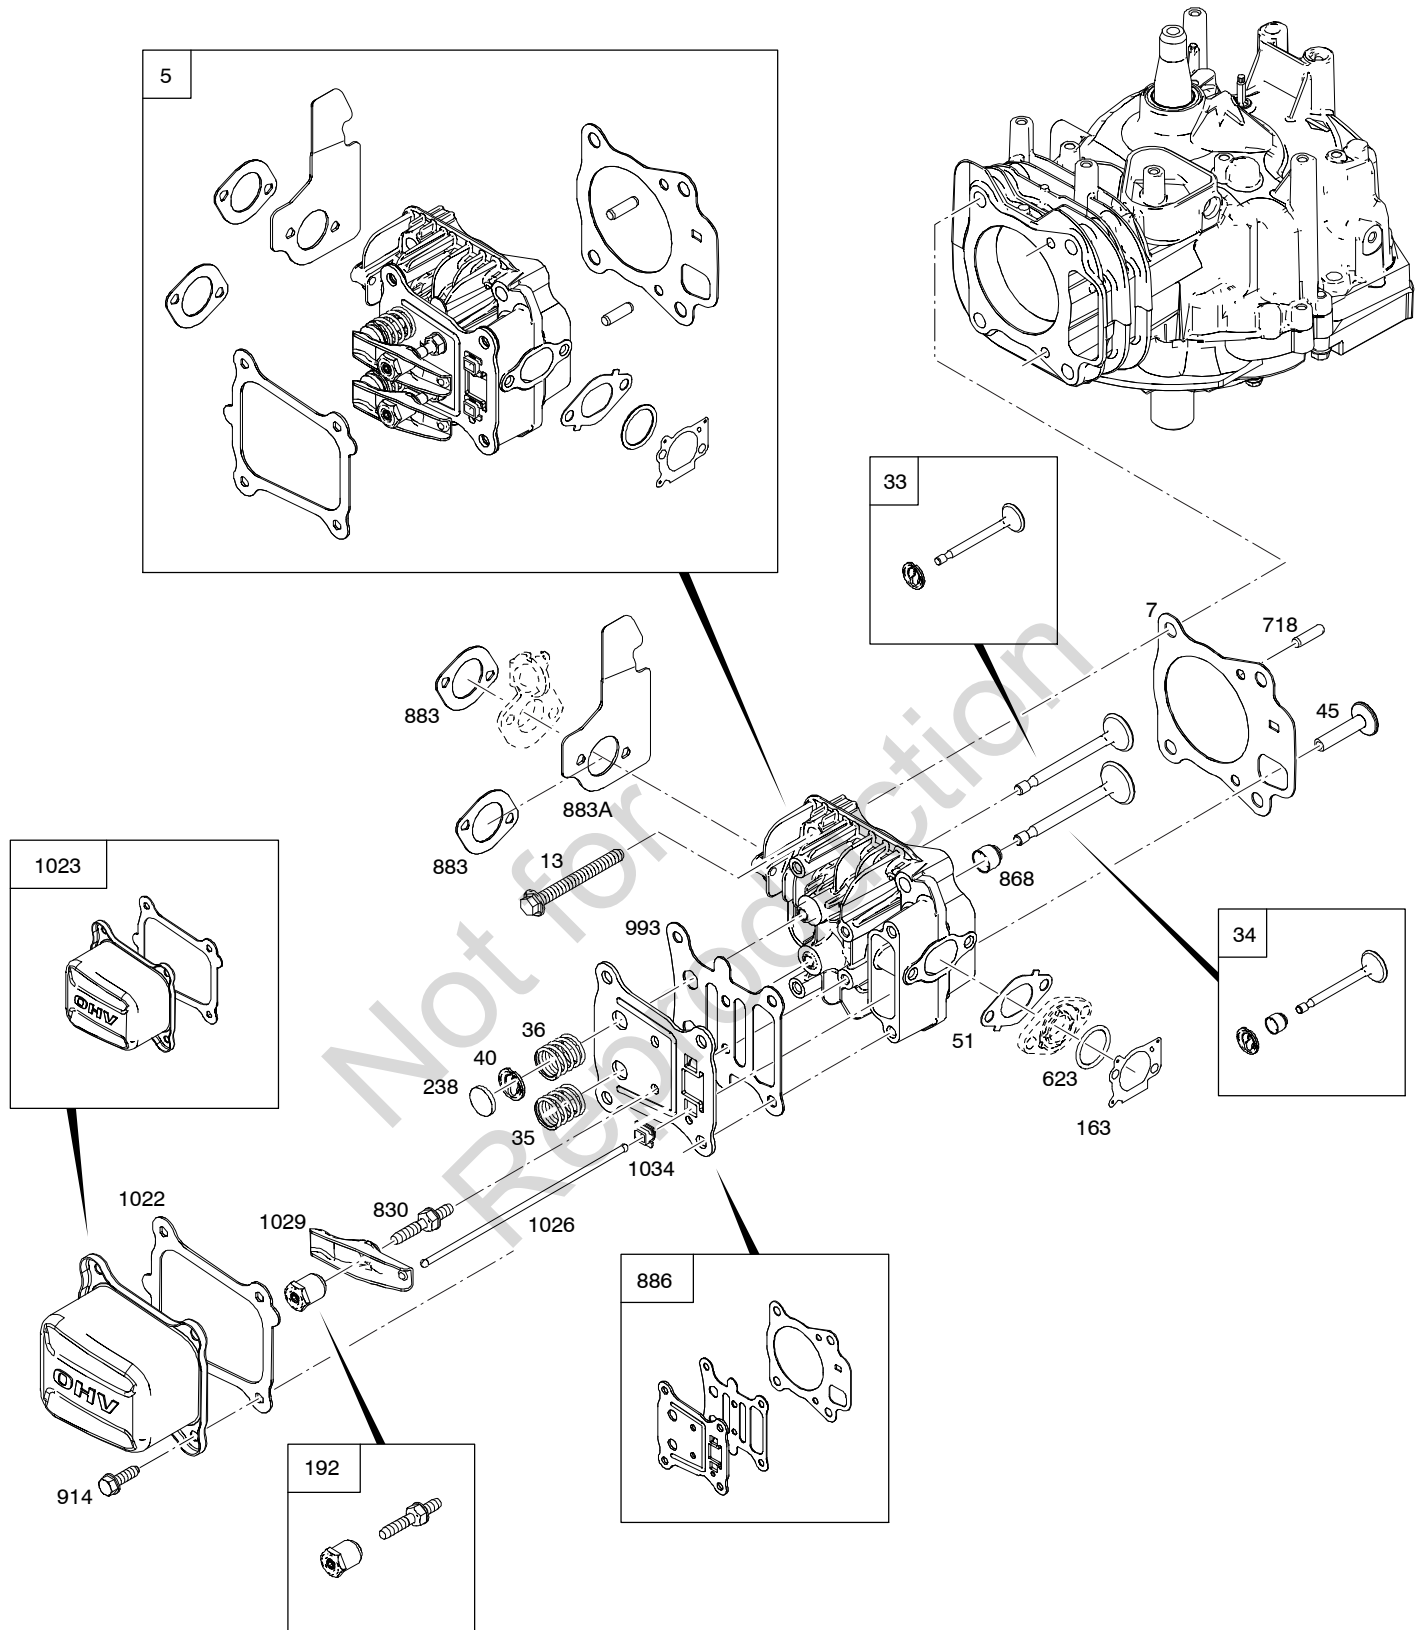

Illustrations cover a range of engines. Parts shown without text may not be used on your specific engine.

REF. NO.	PART NO.	DESCRIPTION	REF. NO.	PART NO.	DESCRIPTION	REF. NO.	PART NO.	DESCRIPTION
5	796471	Head-Cylinder						
7	796475	Gasket-Cylinder Head						
13	793451	Screw (Cylinder Head)						
33	499642	Valve-Exhaust						
34	795443	Valve-Intake						
35	691304	Spring-Valve (Intake)						
36	691304	Spring-Valve (Exhaust)						
40	692194	Retainer-Valve						
45	690977	Tappet-Valve						
51	796596	Gasket-Intake						
163	691894	Gasket-Air Cleaner						
192	796631	Adjuster-Rocker Arm						
238	691300	Cap-Valve						
623	793628	Seal-O Ring (Carburetor Spacer)						
718	690959	Pin-Locating						
830	796472	Stud-Rocker Arm						
868	795440	Seal-Valve						
883	793497	Gasket-Exhaust						
883A	796677	Gasket-Exhaust						
886	796474	Gasket Kit-Cylinder Head Plate						
914	794451	Screw (Rocker Arm Cover)						
993	796473	Gasket-Cylinder Head Plate						
1022	796480	Gasket-Rocker Cover						
1023	796479	Cover-Rocker Arm						
1026	796481	Rod-Push						
1029	691230	Arm-Rocker						
1034	691343	Guide-Push Rod						

Illustrations cover a range of engines. Parts shown without text may not be used on your specific engine.