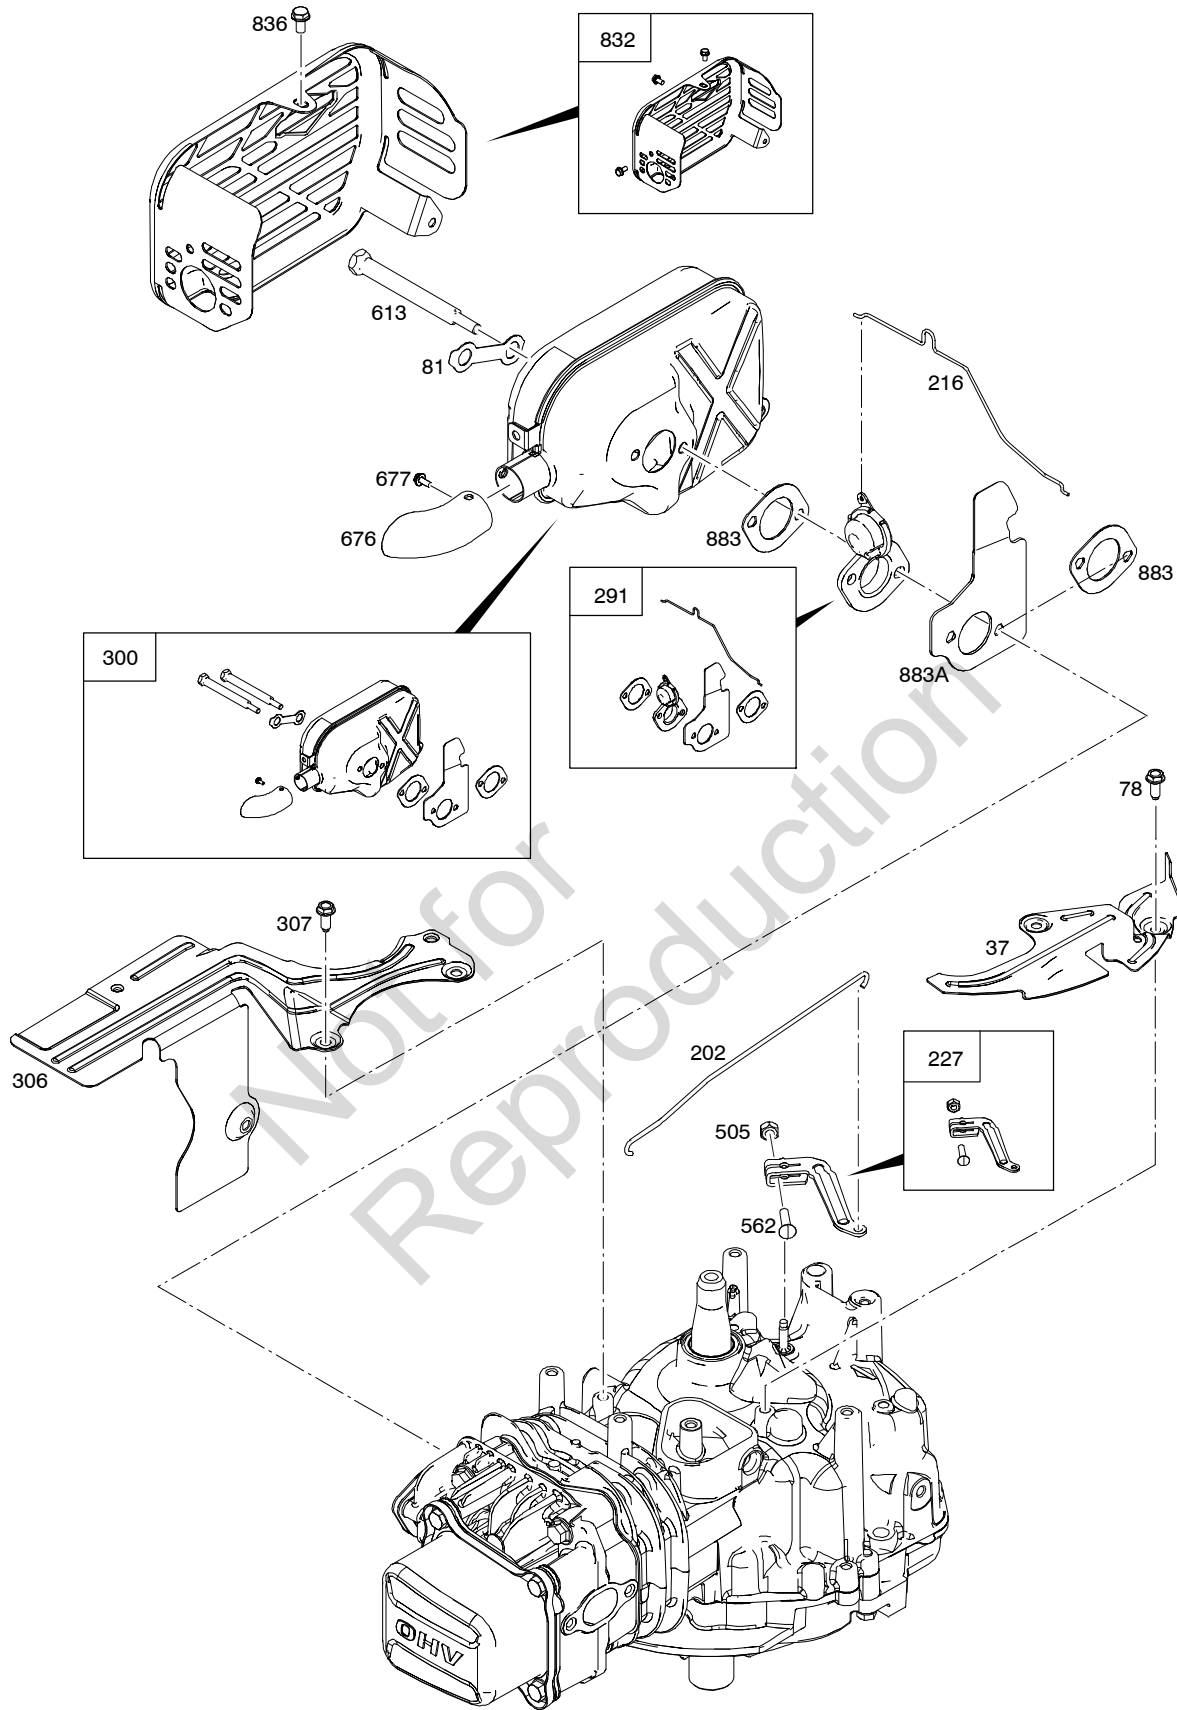

Illustrations cover a range of engines. Parts shown without text may not be used on your specific engine.

REF. NO.	PART NO.	DESCRIPTION	REF. NO.	PART NO.	DESCRIPTION	REF. NO.	PART NO.	DESCRIPTION
37	796536	Guard-Flywheel						
78	793480	Screw (Flywheel Guard)						
81	691740	Lock-Muffler Screw						
202	796657	Link-Mechanical Governor						
216	796485	Link-Choke						
227	796487	Lever-Governor Control						
291	796486	Thermostat						
300	796495	Muffler-Exhaust						
306	796534	Shield-Cylinder Used on Type No(s). 0110, 0111, 0112, 0693, 0783.						
306	796535	Shield-Cylinder Used on Type No(s). 1311, 1312, 1317, 1323.						
307	793480	Screw (Cylinder Shield)						
505	793515	Nut (Governor Control Lever)						
562	793514	Bolt (Governor-Control Lever)						
613	796496	Screw (Muffler)						
676	692010	Deflector-Muffler						
677	690661	Screw (Muffler Deflector)						
832	796494	Guard-Muffler Used on Type No(s). 0110, 0111, 0112.						
836	793500	Screw (Muffler Guard) Used on Type No(s). 0110, 0111, 0112.						
883	793497	Gasket-Exhaust						
883A	796677	Gasket-Exhaust						

Illustrations cover a range of engines. Parts shown without text may not be used on your specific engine.