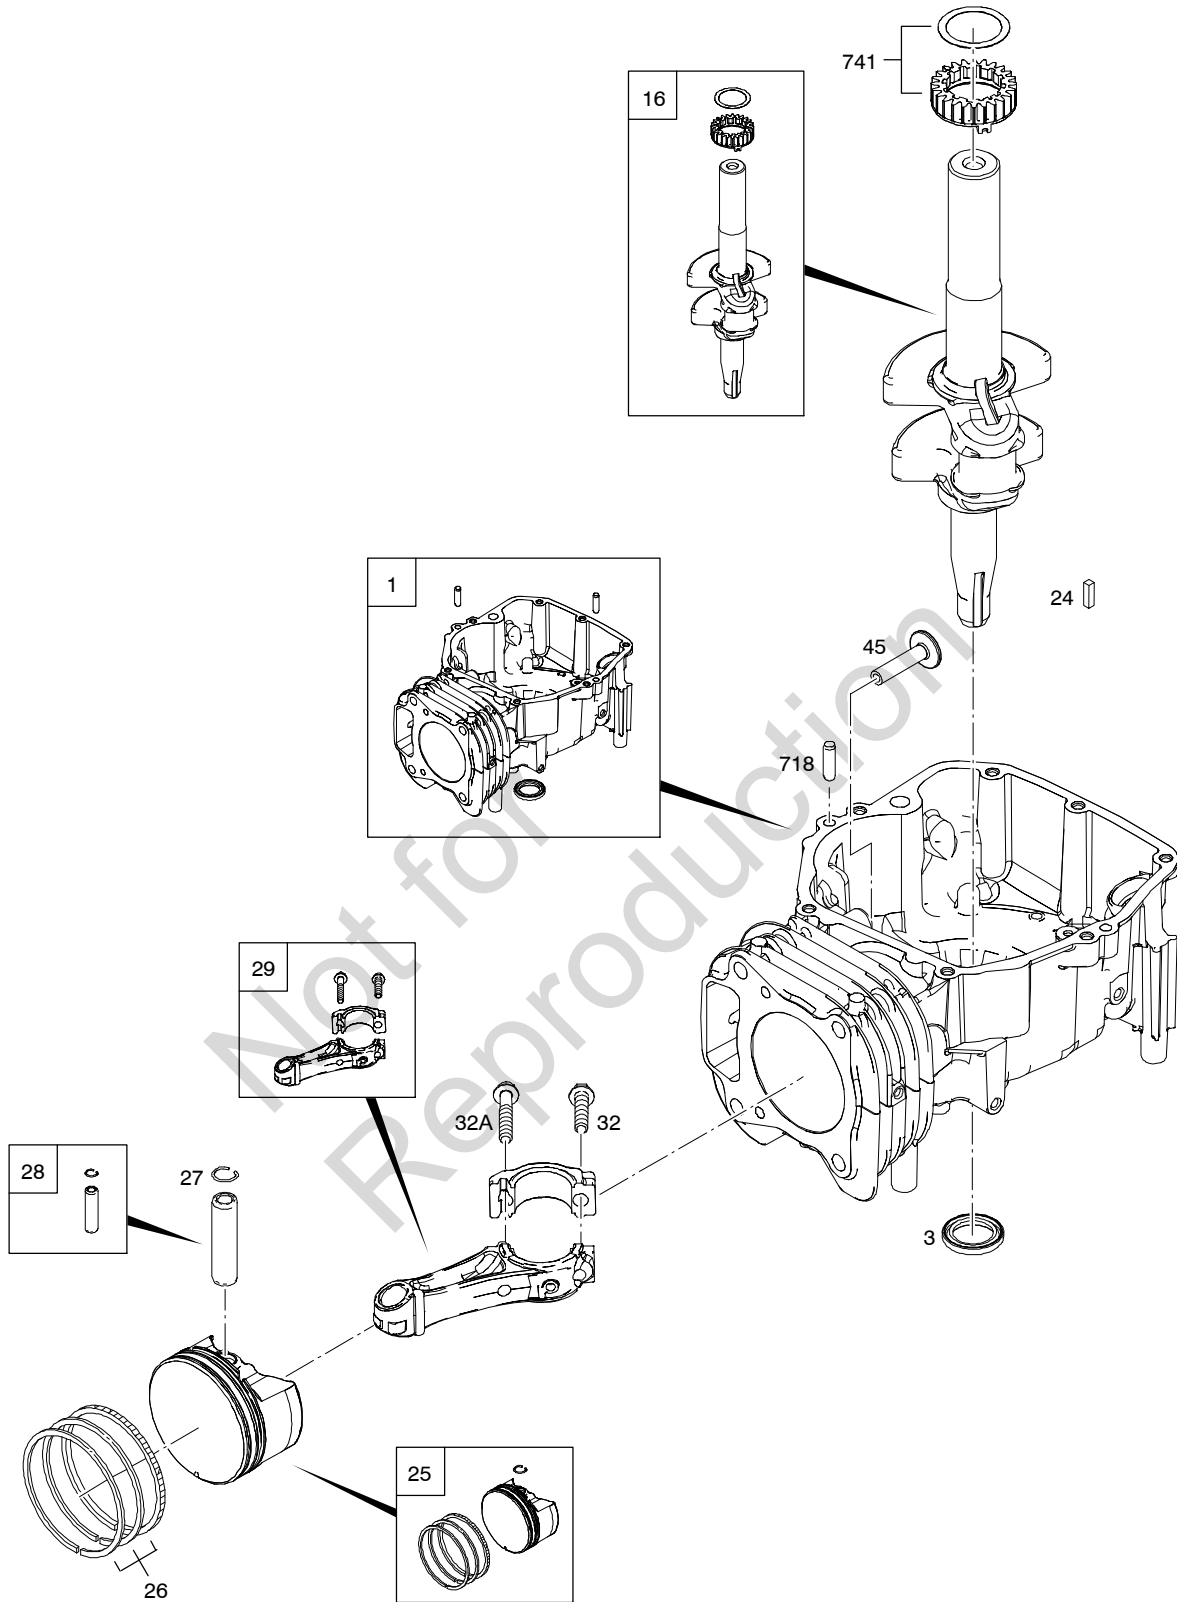

Illustrations cover a range of engines. Parts shown without text may not be used on your specific engine.

REF. NO.	PART NO.	DESCRIPTION	REF. NO.	PART NO.	DESCRIPTION	REF. NO.	PART NO.	DESCRIPTION
1	796510	Cylinder Assembly						
3	299819S	Seal-Oil (Magneto Side)						
16	796468	Crankshaft Used on Type No(s). 0693, 0783, 1311, 1312, 1317, 1323.						
16	796467	Crankshaft Used on Type No(s). 0110, 0111, 0112.						
24	222698S	Key-Flywheel						
25	796643	Piston Assembly (Standard)						
25	796644	Piston Assembly (.020" Oversize)						
26	796645	Ring Set (Standard)						
26	796646	Ring Set (.020" Oversize)						
27	691588	Lock-Piston Pin						
28	298909	Pin-Piston						
29	796470	Rod-Connecting						
32	691664	Screw (Connecting Rod)						
32A	695759	Screw (Connecting Rod)						
45	690977	Tappet-Valve						
718	690959	Pin-Locating						
741	795755	Gear-Timing						

Illustrations cover a range of engines. Parts shown without text may not be used on your specific engine.