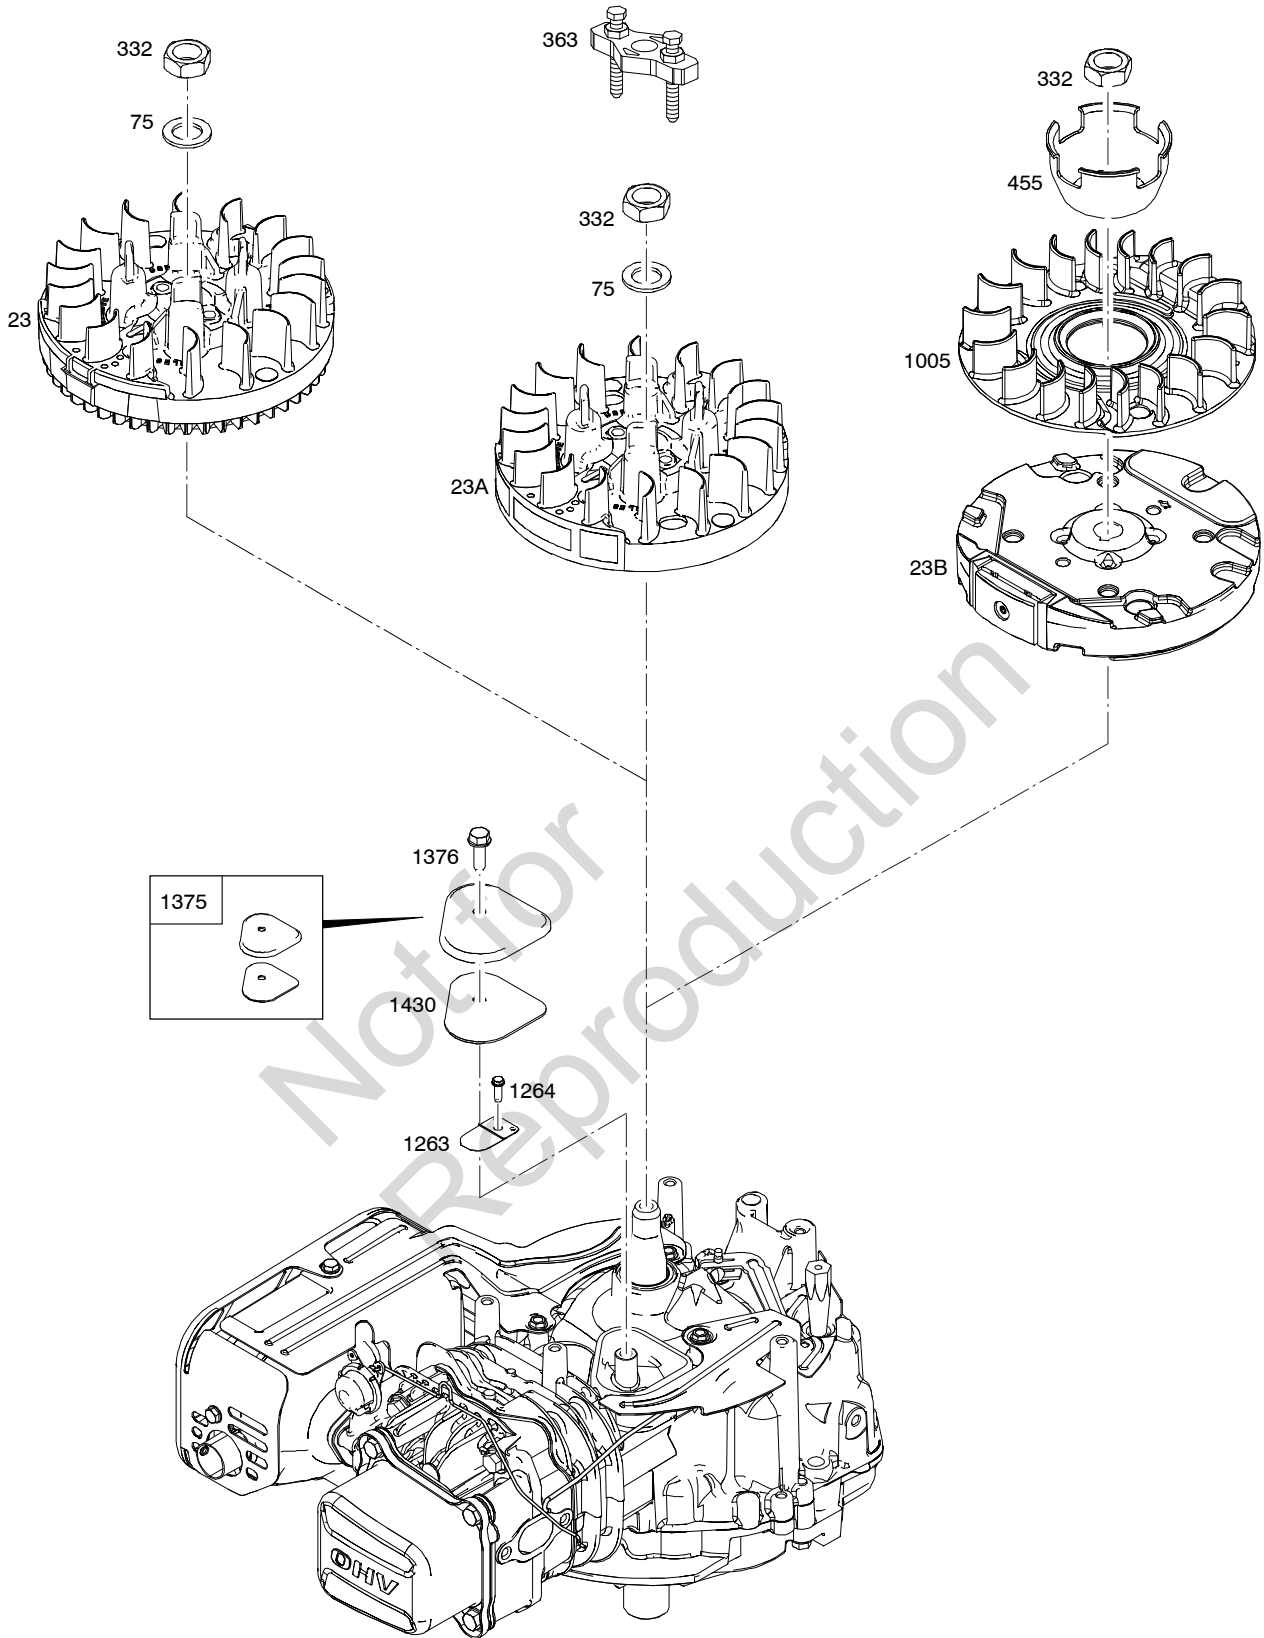

Illustrations cover a range of engines. Parts shown without text may not be used on your specific engine.

REF. NO.	PART NO.	DESCRIPTION	REF. NO.	PART NO.	DESCRIPTION	REF. NO.	PART NO.	DESCRIPTION
23	793619	Flywheel (Aluminum) Used on Type No(s). 1311, 1312.						
23	796846	Flywheel (Zinc) Used on Type No(s). 1317, 1323.						
23A	793489	Flywheel (Aluminum) Used on Type No(s). 0693, 0783.						
23B	796621	Flywheel (Cast Iron) Used on Type No(s). 0110, 0111, 0112.						
75	691736	Washer (Flywheel) Used on Type No(s). 0693, 0783, 1311, 1312, 1317, 1323.						
332	690662	Nut (Flywheel)						
363	19069	Puller-Flywheel						
455	796615	Cup-Flywheel Used on Type No(s). 0110, 0111, 0112.						
1005	796614	Fan-Flywheel Used on Type No(s). 0110, 0111, 0112.						
1263	697124	Reed-Breather						
1264	793453	Screw (Breather Reed)						
1375	796476	Cover-Breather/Reed						
1376	794451	Screw (Breather/Reed Cover)						
1430	796477	Gasket-Breather/Reed						

Illustrations cover a range of engines. Parts shown without text may not be used on your specific engine.