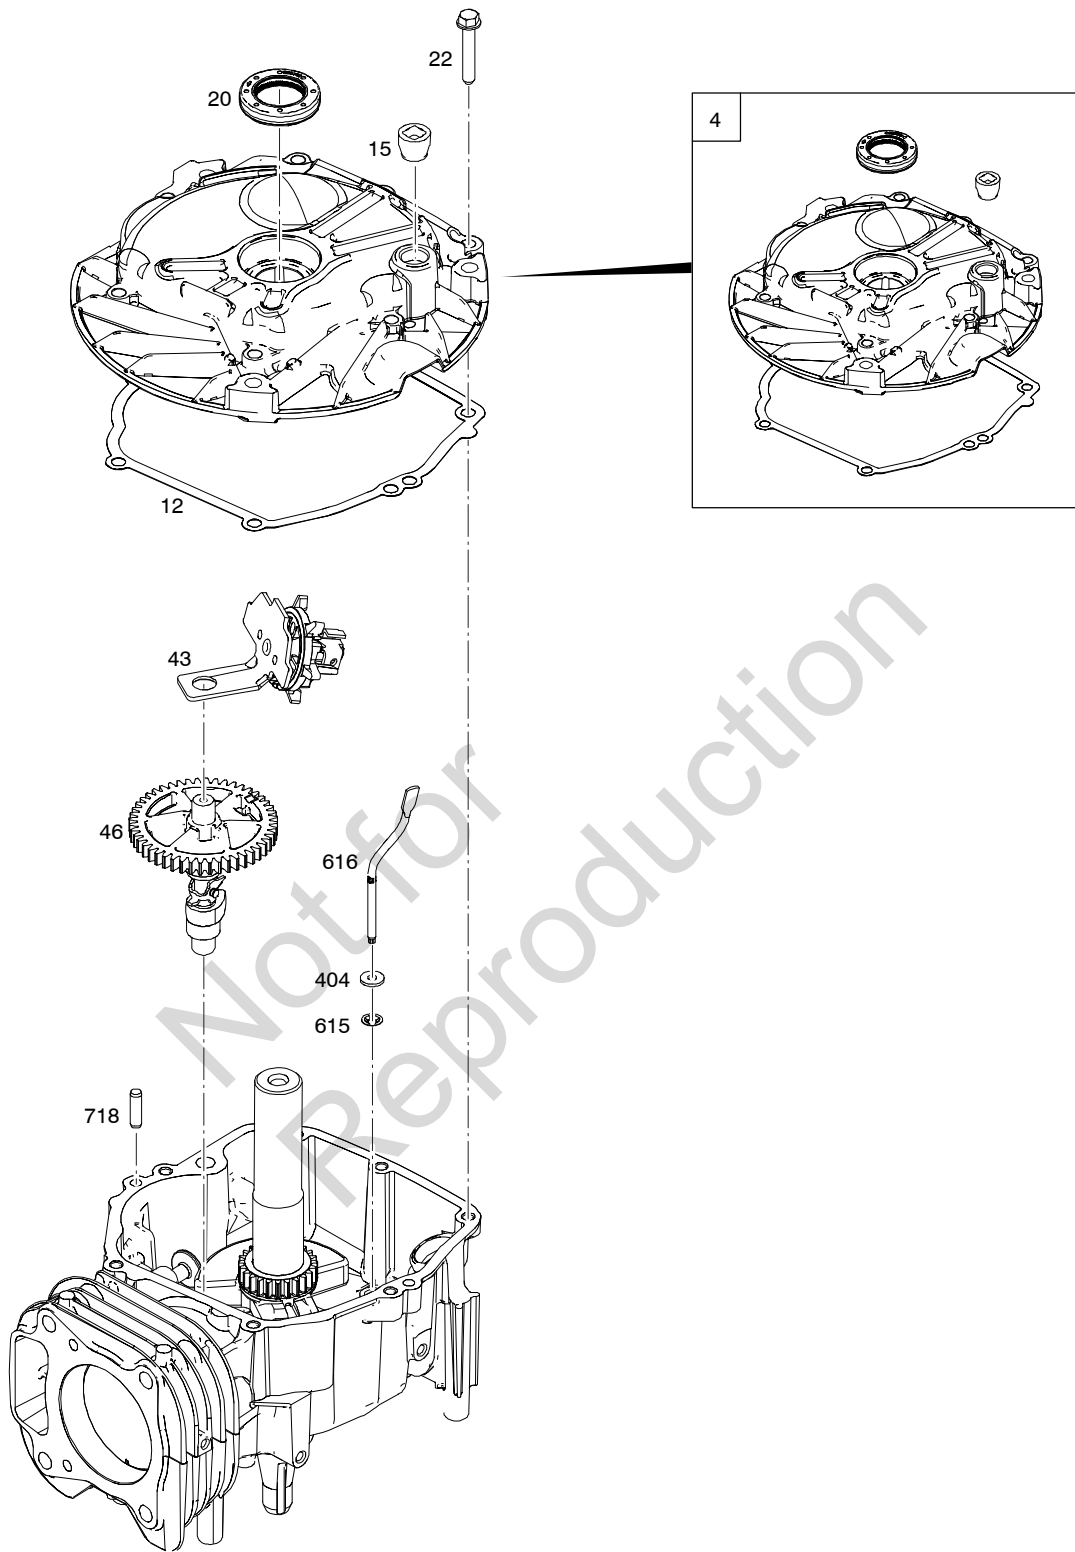

Illustrations cover a range of engines. Parts shown without text may not be used on your specific engine.

REF. NO.	PART NO.	DESCRIPTION	REF. NO.	PART NO.	DESCRIPTION	REF. NO.	PART NO.	DESCRIPTION
4	493279	Sump-Engine Used on Type No(s). 0110, 0111, 0112, 0693, 0783, 1311, 1312, 1317, 1323.						
12	692232	Gasket-Crankcase						
15	691680	Plug-Oil Drain (Square Socket)						
20	399781S	Seal-Oil (PTO Side)						
22	691092	Screw (Crankcase Cover/Sump)						
43	796650	Slinger-Governor/Oil Used on Type No(s). 0110, 0111, 0112, 0693, 0783, 1311, 1312, 1317, 1323.						
46	694039	Camshaft Used on Type No(s). 0110, 0111, 0112, 0693, 0783, 1311, 1312, 1317, 1323.						
404	690272	Washer (Governor Crank)						
615	796674	Retainer-Governor Shaft						
616	796488	Crank-Governor						
718	690959	Pin-Locating						

Illustrations cover a range of engines. Parts shown without text may not be used on your specific engine.