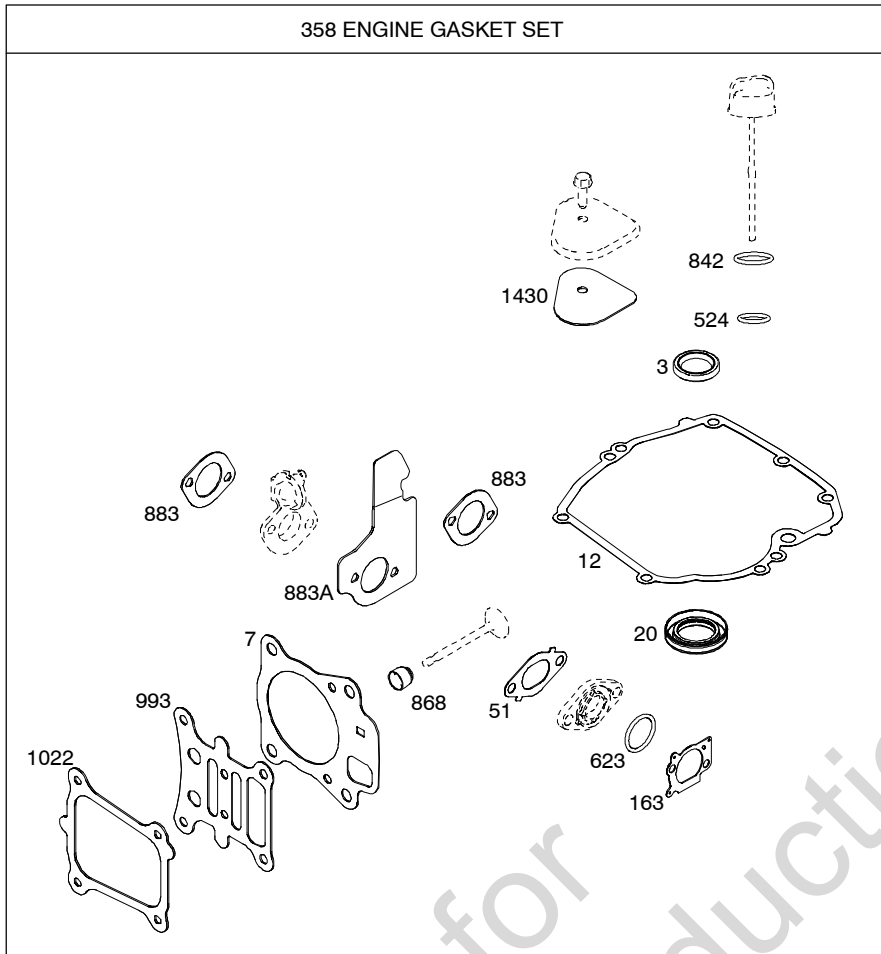

Illustrations cover a range of engines. Parts shown without text may not be used on your specific engine.

REF. NO.	PART NO.	DESCRIPTION	REF. NO.	PART NO.	DESCRIPTION	REF. NO.	PART NO.	DESCRIPTION
3	299819S	Seal-Oil (Magneto Side)						
7	796475	Gasket-Cylinder Head						
12	692232	Gasket-Crankcase						
20	399781S	Seal-Oil (PTO Side)						
51	796596	Gasket-Intake						
104	691242	Pin-Float Hinge						
121	796612	Kit-Carburetor Overhaul						
134	398188	Kit-Needle/Seat						
137	796610	Gasket-Float Bowl						
163	691894	Gasket-Air Cleaner						
276	271716	Washer-Sealing						
358	796661	Gasket Set-Engine						
524	692296	Seal-Dipstick Tube (Lower)						
623	793628	Seal-O Ring (Carburetor Spacer)						
842	691031	Seal-O Ring (Dipstick Tube) (Upper)						
868	795440	Seal-Valve (Exhaust)						
883	793497	Gasket-Exhaust						
883A	796677	Gasket-Exhaust						
993	796473	Gasket-Cylinder Head Plate						
1022	796480	Gasket-Rocker Cover						
1095	796662	Gasket Set-Valve						
1430	796477	Gasket-Breather/Reed						

Illustrations cover a range of engines. Parts shown without text may not be used on your specific engine.