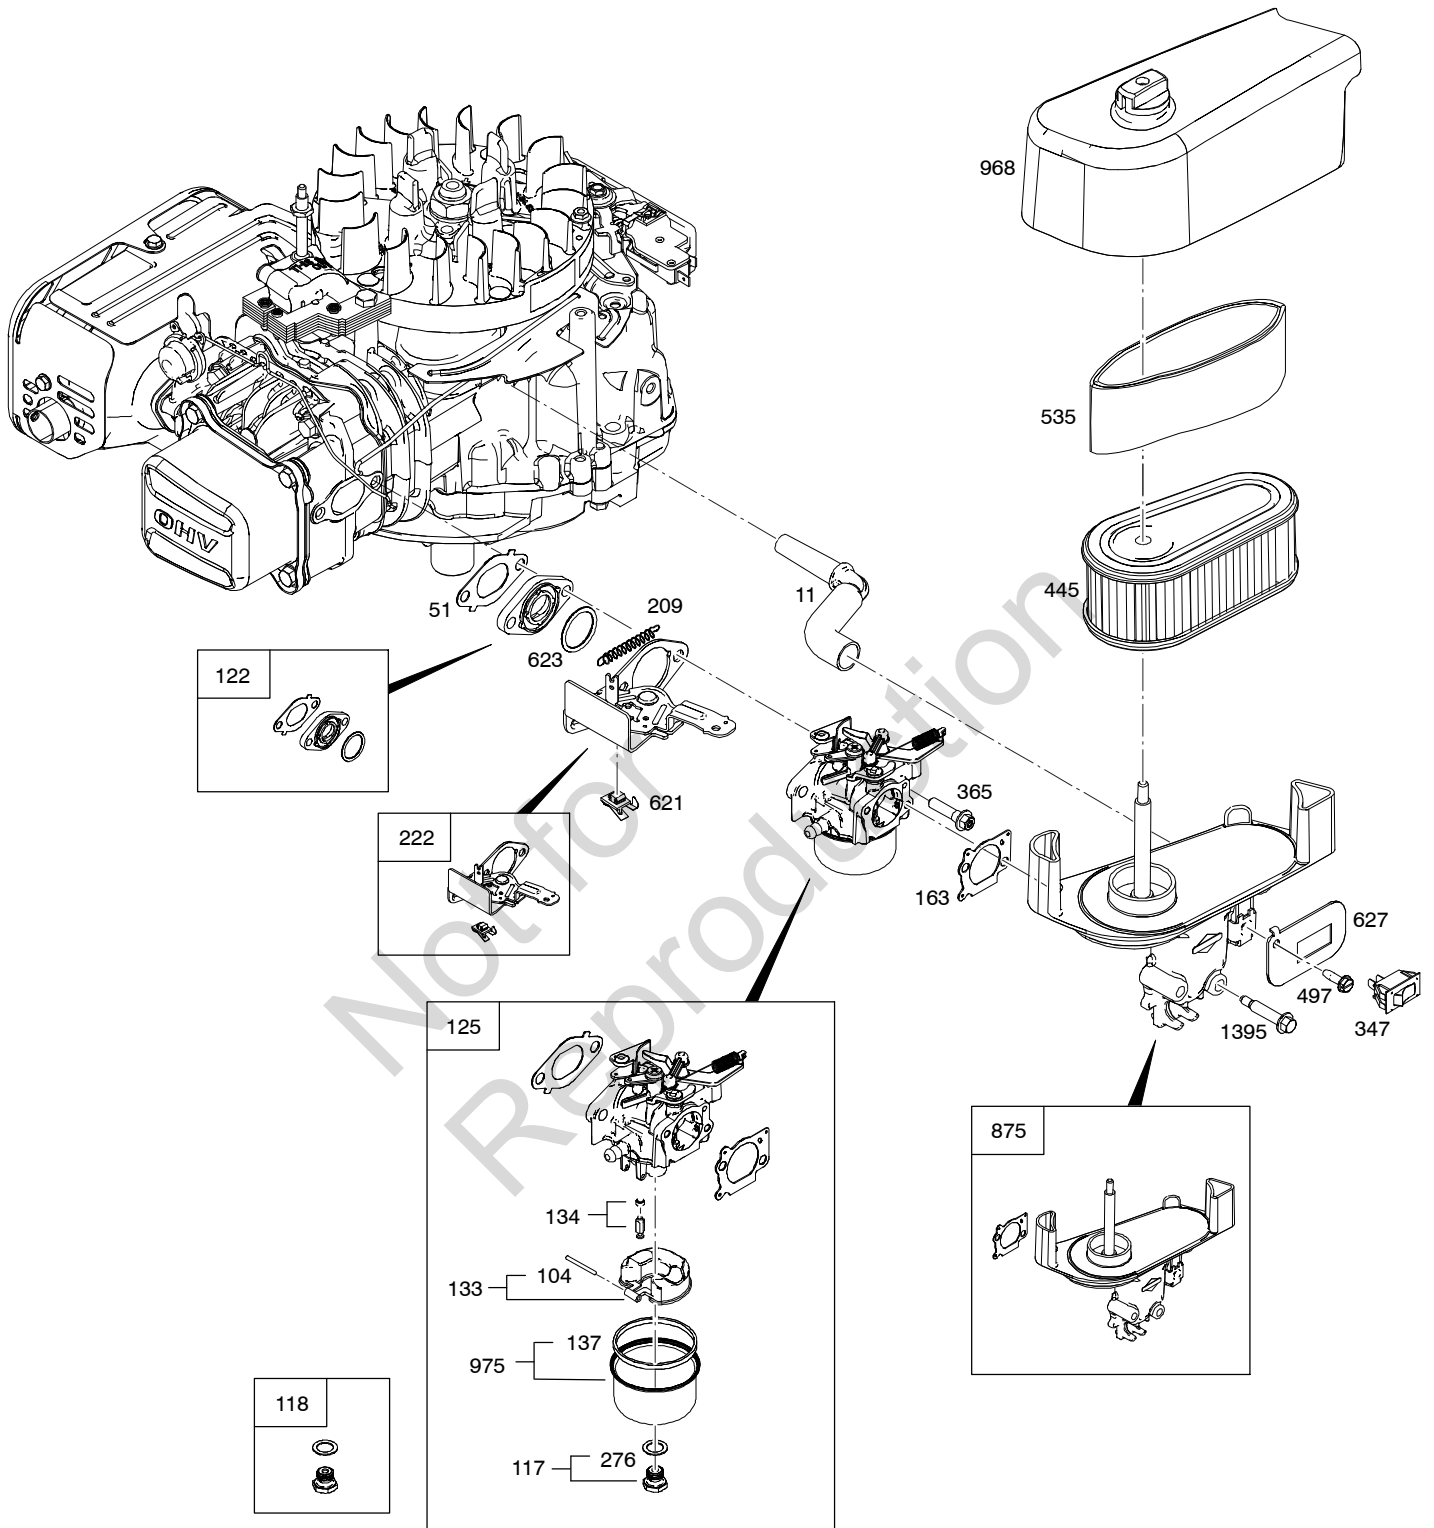

Illustrations cover a range of engines. Parts shown without text may not be used on your specific engine.

REF. NO.	PART NO.	DESCRIPTION	REF. NO.	PART NO.	DESCRIPTION	REF. NO.	PART NO.	DESCRIPTION
11	796478	Tube-Breather	875	796492	Base-Air Cleaner			
51	796596	Gasket-Intake	968	796493	Cover-Air Cleaner			
104	691242	Pin-Float Hinge	975	796611	Bowl-Float			
117	697355	Jet-Main (Standard) Used on Type No(s). 0110, 0111, 0112, 0693, 0783, 1311, 1312, 1317, 1323.	1395	690349	Screw (Air Cleaner Base to Carburetor)			
118	494870	Jet-Main (High Altitude) Used on Type No(s). 0110, 0111, 0112, 0693, 0783, 1311, 1312, 1317, 1323.						
122	796595	Spacer-Carburetor						
125	796608	Carburetor Used on Type No(s). 0110, 0111, 0112, 0693, 0783, 1311, 1312, 1317, 1323.						
133	398187	Float-Carburetor						
134	398188	Kit-Needle/Seat						
137	796610	Gasket-Float Bowl						
163	691894	Gasket-Air Cleaner						
209	796484	Spring-Governor Used on Type No(s). 0693, 0783, 1311, 1312, 1317, 1323.						
209	793604	Spring-Governor Used on Type No(s). 0110, 0111, 0112.						
222	796482	Bracket-Control (Manual Friction, Remote, & Fixed Speed Control)						
276	271716	Washer-Sealing						
347	795333	Switch-Rocker Used on Type No(s). 0110, 0111, 0112.						
365	793458	Screw (Carburetor)						
445	795066	Filter-Air Cleaner Cartridge						
497	691044	Screw (Stopswitch Bracket) Used on Type No(s). 0110, 0111, 0112.						
535	796254	Filter-Air Cleaner Foam						
621	692310	Switch-Stop						
623	793628	Seal-O Ring						
627	796702	Bracket-Stopswitch Used on Type No(s). 0110, 0111, 0112.						

Illustrations cover a range of engines. Parts shown without text may not be used on your specific engine.