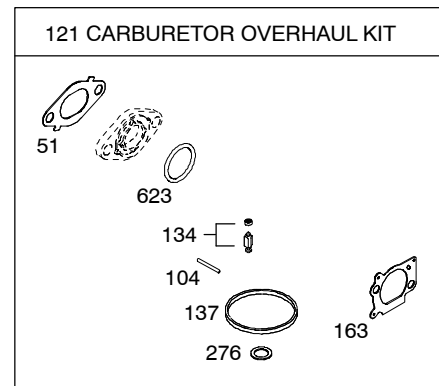

Illustrations cover a range of engines. Parts shown without text may not be used on your specific engine.

REF. NO.	PART NO.	DESCRIPTION	REF. NO.	PART NO.	DESCRIPTION	REF. NO.	PART NO.	DESCRIPTION
3	299819S	Seal-Oil (Magneto Side)						
7	796475	Gasket-Cylinder Head						
12	692232	Gasket-Crankcase						
20	399781S	Seal-Oil (PTO Side)						
51	796596	Gasket-Intake						
104	691242	Pin-Float Hinge						
121	796612	Kit-Carburetor Overhaul						
134	398188	Kit-Needle/Seat						
137	796610	Gasket-Float Bowl						
163	691894	Gasket-Air Cleaner						
276	271716	Washer-Sealing						
358	796661	Gasket Set-Engine						
524	692296	Seal-Dipstick Tube (Lower)						
623	793628	Seal-O Ring (Carburetor Spacer)						
842	691031	Seal-O Ring (Dipstick Tube) (Upper)						
868	795440	Seal-Valve (Exhaust)						
883	793497	Gasket-Exhaust						
883A	796677	Gasket-Exhaust						
993	796473	Gasket-Cylinder Head Plate						
1022	796480	Gasket-Rocker Cover						
1095	796662	Gasket Set-Valve						
1430	796477	Gasket-Breather/Reed						

Illustrations cover a range of engines. Parts shown without text may not be used on your specific engine.