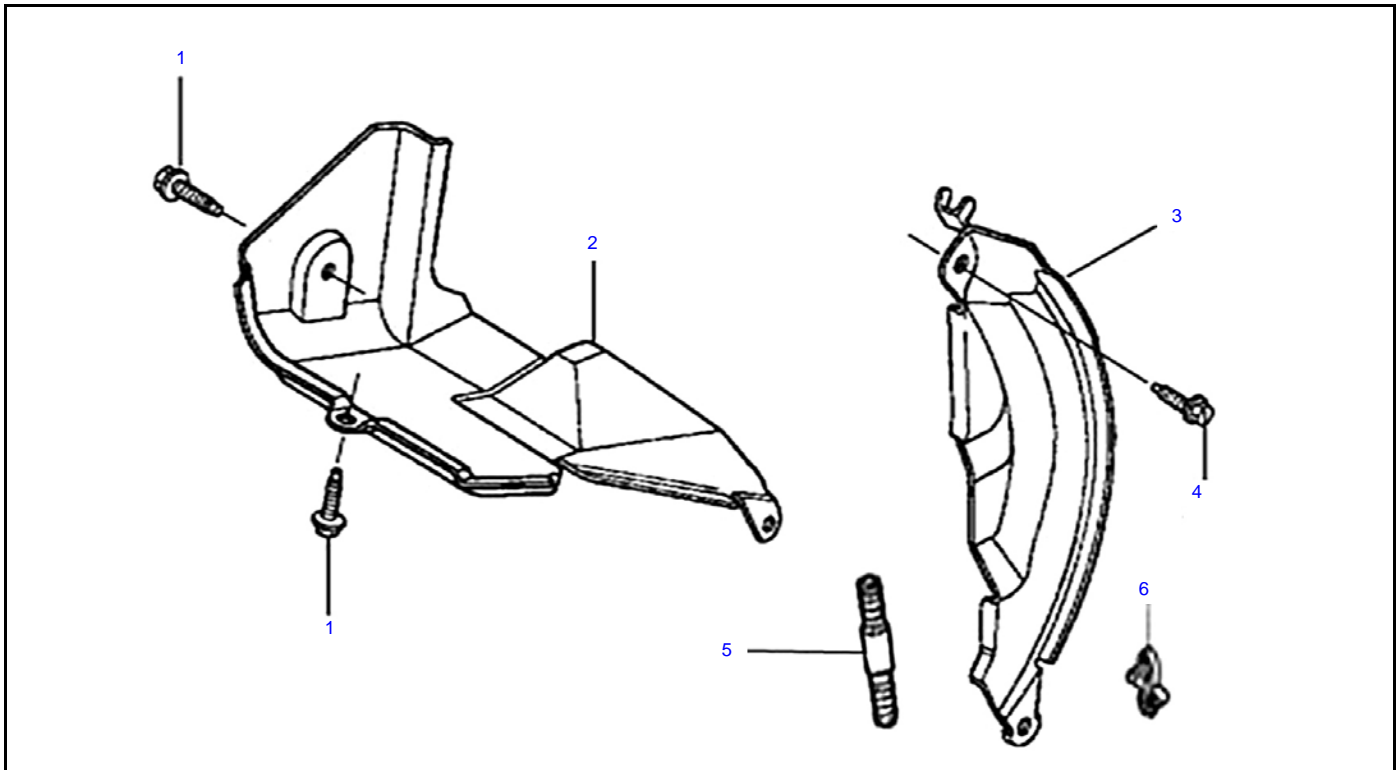

Shrouds

Item	Part No.	Description	Qty.
1	0G84420241	BOLT, FLANGE	2
2	0J47870113	SHROUD COMP	1
3	0J35220125	PLATE, SIDE	1
4	0J35220156	BOLT, FLANGE	1
5	0J35220160	BOLT, STUD	1
6	0J35220172	CABLE CLIP	1