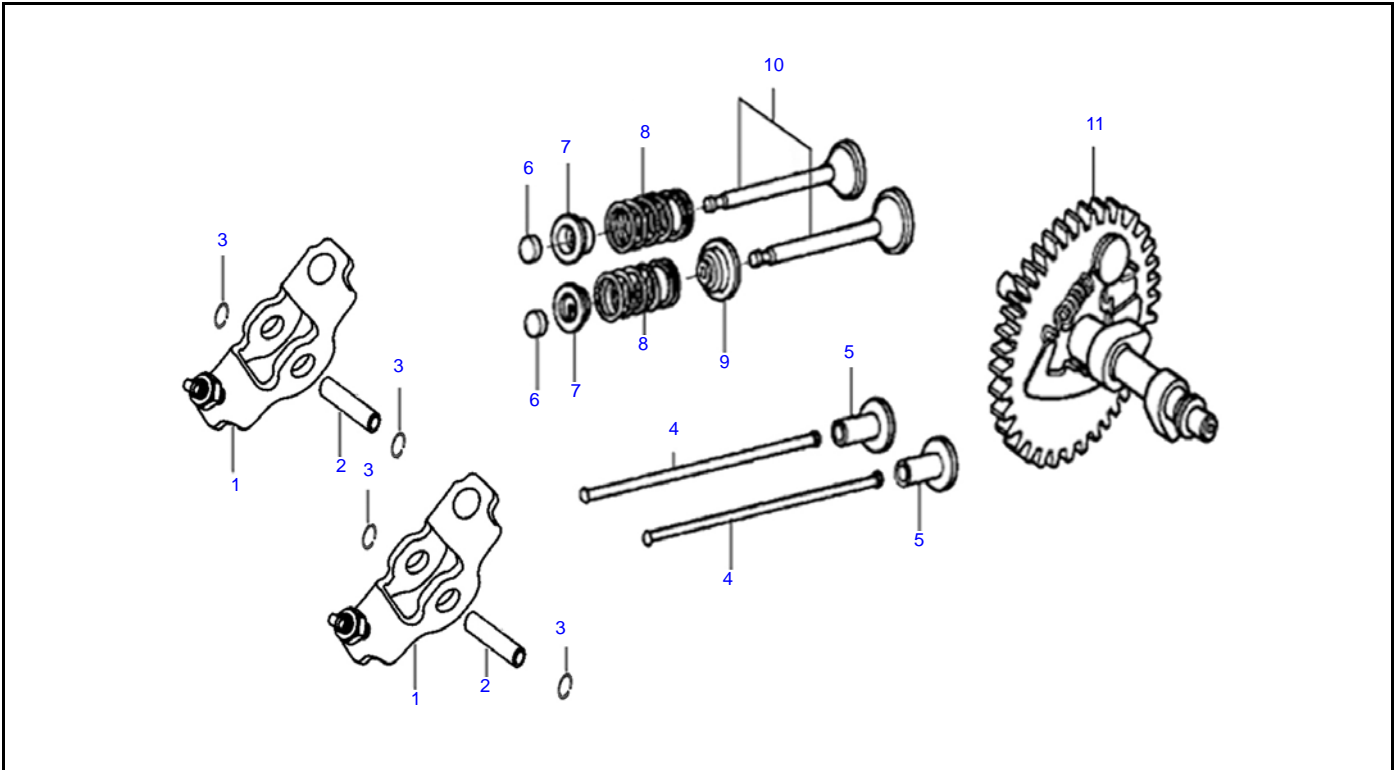

www.generac.com or 1-888-436-3722

Cylinder Head

Item	Part No.	Description	Qty.
1	OJ88870101	HEAD, CYLINDER	1
2	OJ35220159	BOLD, STUD, IN.	2
3	OJ35220165	PIN, DOWEL	2
4	OK10430110	GASKET, CYLINDER HEAD	1
5	OG84420210	BOLD, STUD, EX.	2
6	OJ00620106	PLUG SPARK	1
7	OJ35220158	BOLD, HEAD, FLANGED	4
8	OJ88870103	GASKET, VALVE COVER	1
9	OJ88870104	COVER, VALVE	1
10	OG84420217	BOLT, FLANGE	4
11	OJ88870105	TUBE, BREATHER	1
12	OJ88870104	GASKET, BREATHER CHAMBER	1
13	OJ88870106	CAP, BREATHER CHAMBER	1
14	OJ88870108	STRAINER OIL	1

Crankcase Cover

Item	Part No.	Description	Qty.
1	OJ35230110	DIPSTICK/CAP ASSY	2
2	OJ35230136	BOLT FLANGE	6
3	OJ88870111	COVER, CRANK CASE	1
4	OJ35220166	SEAL, OIL	1
5	OJ35230139	BEARING, RADIAL BALL	1
6	OJ35230138	PIN, DOWL	2
7	OJ88870112	GASKET, CRANK CASE CVR	1

Crankshaft and Piston

Item	Part No.	Description	Qty.
1	0K10430113	RING SET	1
2	0J47870127	CIRCLIP, PISTON PIN	2
3	0K10430114	PISTON	1
4	0J47870129	PIN, PISTON	1
5	0J47870130	BOLT, CONNECTING ROD	2
6	0J47870131	ROD ASSY, CONNECTING	1
7	0G84420119	KEY, WOODRUFF	1
8	0K10430115	CRANKSHAFT COMP	1
9	0J88870117	KEY, WOODRUFF	1

Rocker and Camshaft

Item	Part No.	Description	Qty.
1	OJ88870120	ARM, ROCKER	2
2	OJ88870119	SHAFT, VALVE ROCKER	2
3	OK10430117	LOCKER	4
4	OJ88870121	ROD, PUSH	2
5	OJ35220122	LIFTER, VALVE	2
6	OJ35230114	ROTATOR, VALVE	2
7	OJ35220118	RETAINER, VALVE SPRING	2
8	OJ35220117	SPRING VALVE	2
9	OJ35220119	SEAL, GUIDE	1
10	OJ35230140	VALVE SET	1
11	OJ47870133	CAMSHAFT ASSY	1