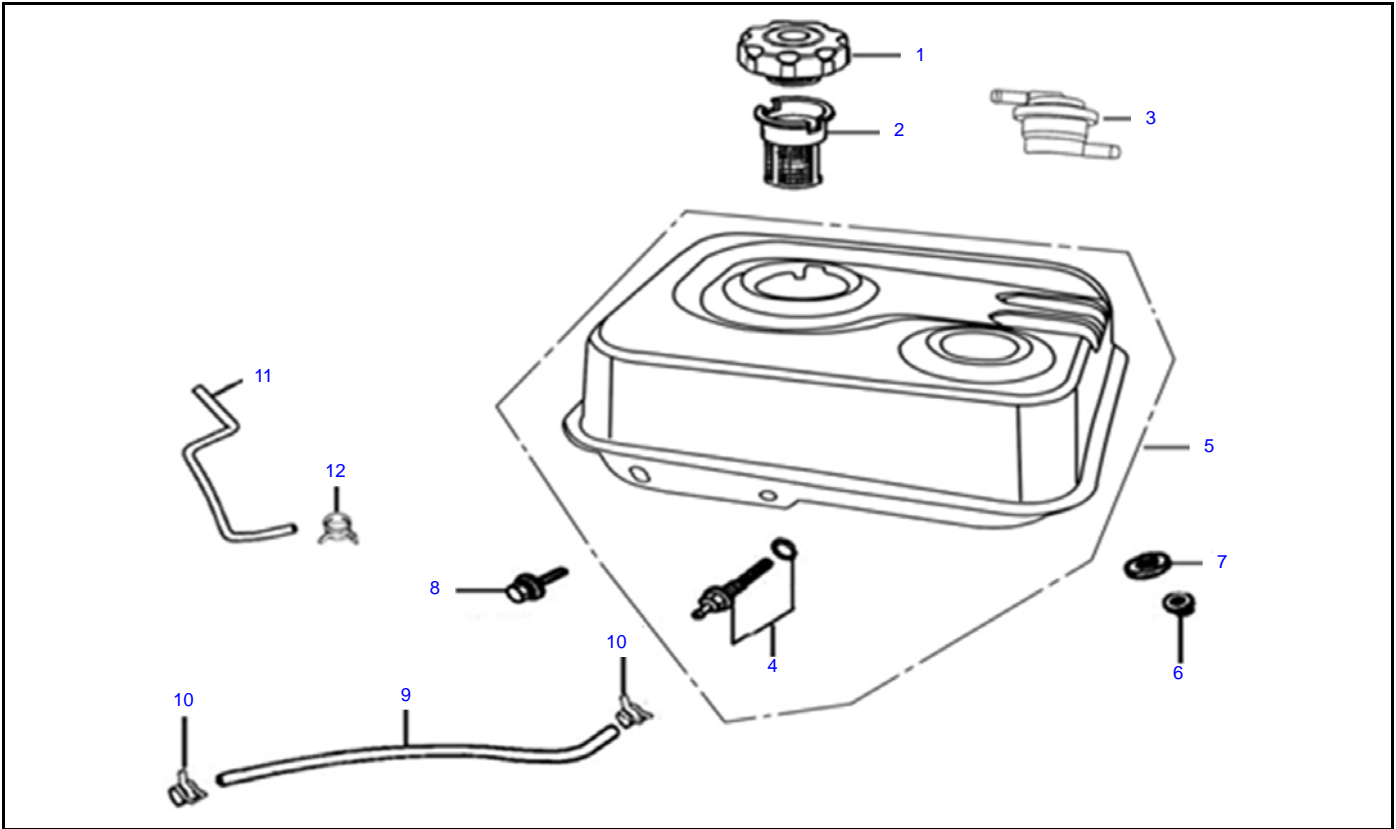

Fuel Tank

Item	Part No.	Description	Qty.
1	0J88870127	CAP COMP, FUEL FILLER	1
2	0J35220133	FILTER, FUEL	1
3	0J88870128	VALVE, ROLL-OVER	1
4	0J35220132	VALVE, FUEL SHUT OF	1
5	0K10430122	TANK, FUEL	1
6	0G84420272	NUT, FLANGE	2
7	0J35220171	WASHER, RUBBER	2
8	0G84420268	BOLT, FLANGE	1
9	0G9757D	TUBE	1
10	0J88870130	CLAMP	2
11	0K10460121	HOSE, ROV FORMED	1
12	0J88870132	CLAMP, ROV FORMED HOSE	1