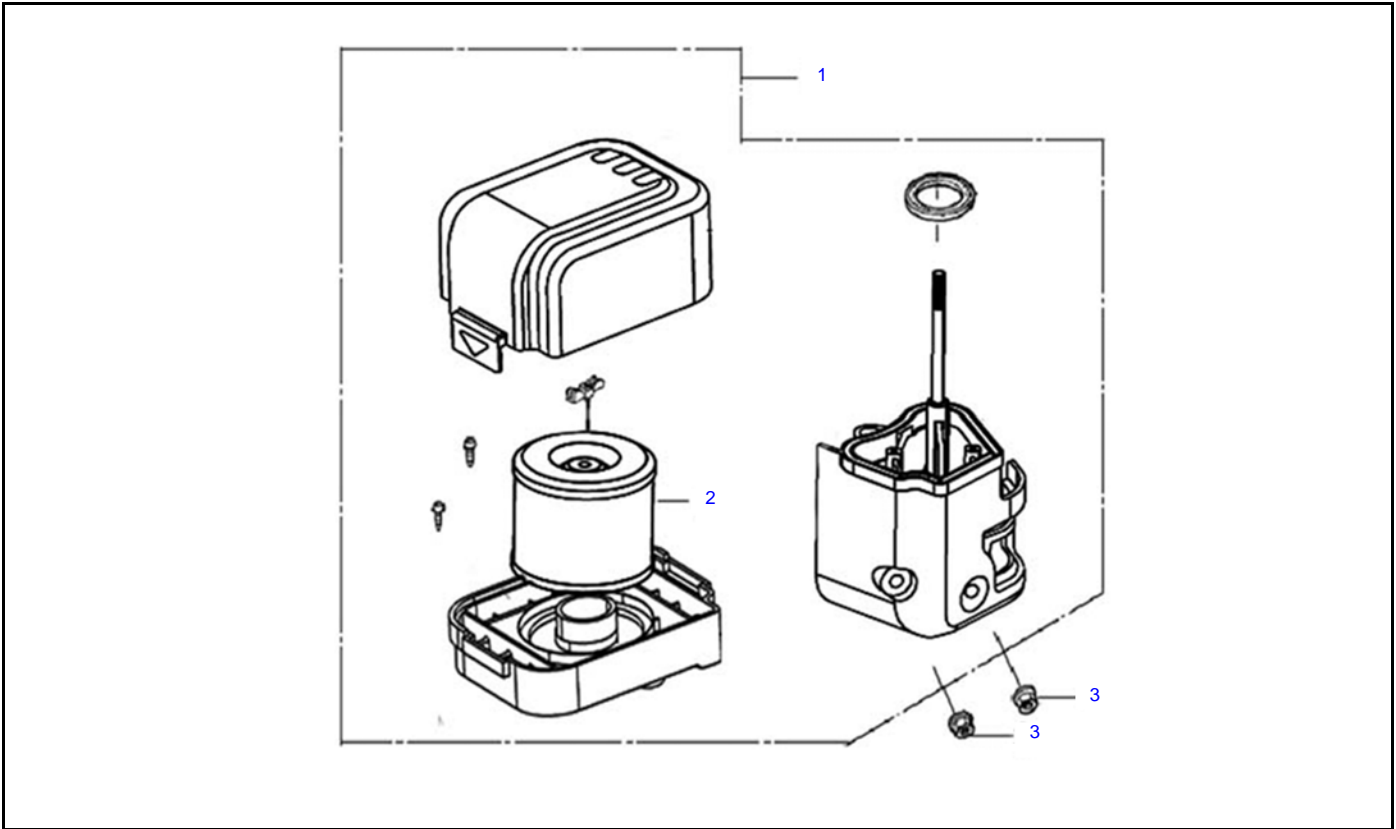

Air Cleaner

Item	Part No.	Description	Qty.
1	OK10460119	AIR CLEANER ASSY	1
2	OJ88870125	ELEMENT ASSY, AIR CLEANER	1
3	OG84420272	NUT, FLANGE	2