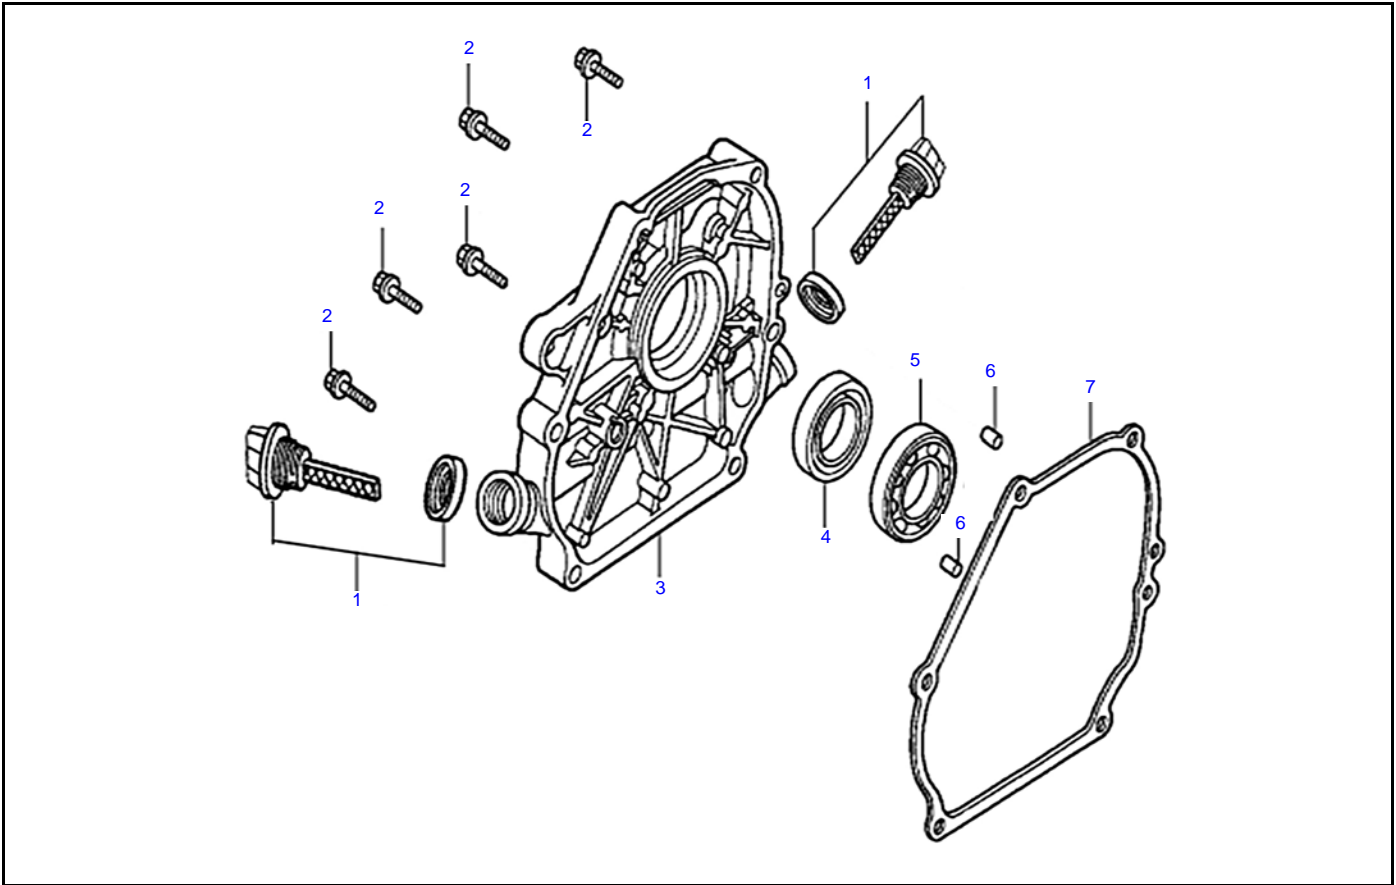

Crankcase Cover

Item	Part No.	Description	Qty.
1	OJ35230110	DIPSTICK/CAP ASSY	2
2	OJ35230136	BOLT FLANGE	6
3	OJ88870111	COVER, CRANK CASE	1
4	OJ35220166	SEAL, OIL	1
5	OJ35230139	BEARING, RADIAL BALL	1
6	OJ35230138	PIN, DOWL	2
7	OJ88870112	GASKET, CRANK CASE CVR	1