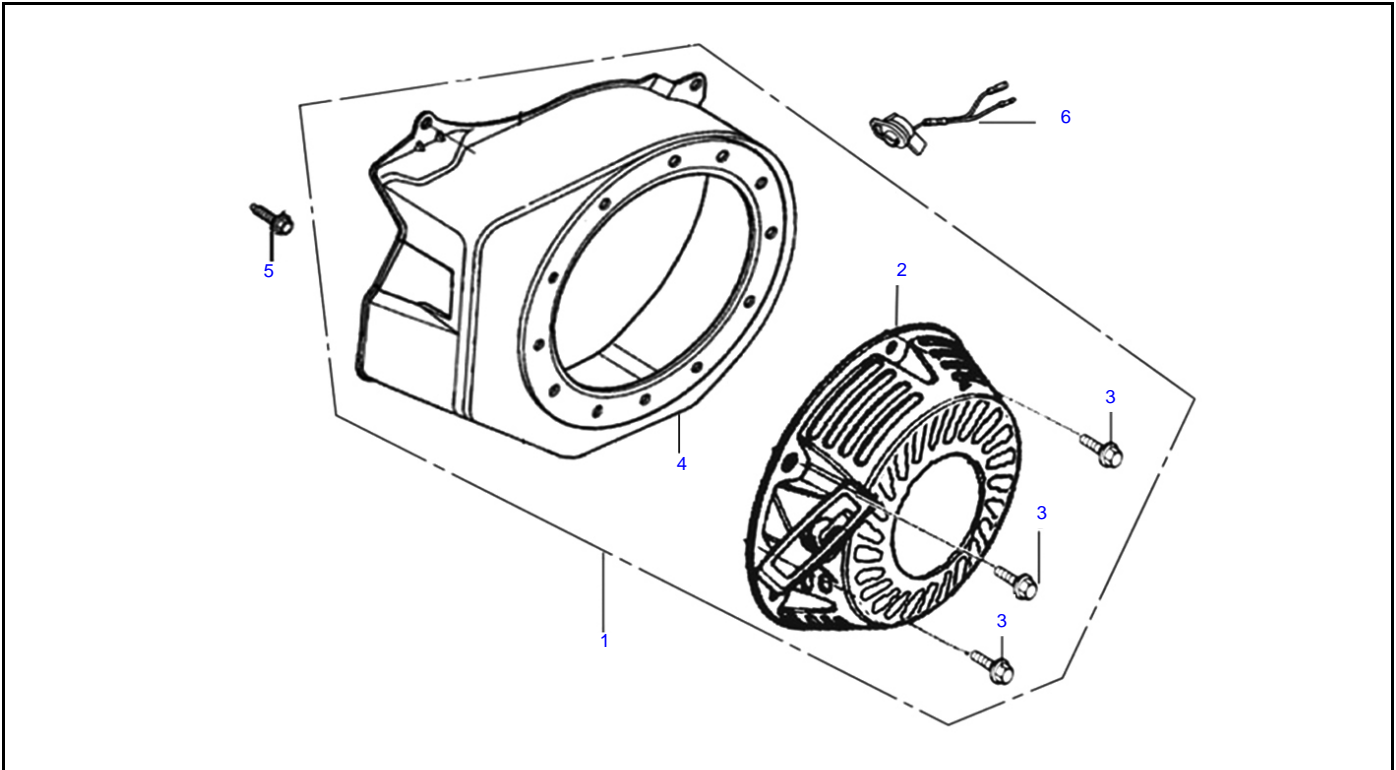

Starter

Item	Part No.	Description	Qty.
1	0K44430111	RECOIL STARTER, W/BLOWER HSNQ	1
2	0K40510117	STARTER, RECOIL ASSY	1
3	0G84420241	BOLT, FLANGE	4
4	0K10430123	HOUSING, FAN BLOWER	1
5	0J35220157	BOLT, FLANGE	4
6	0G9911	SWITCH ASSY, ENGINE STOP	1