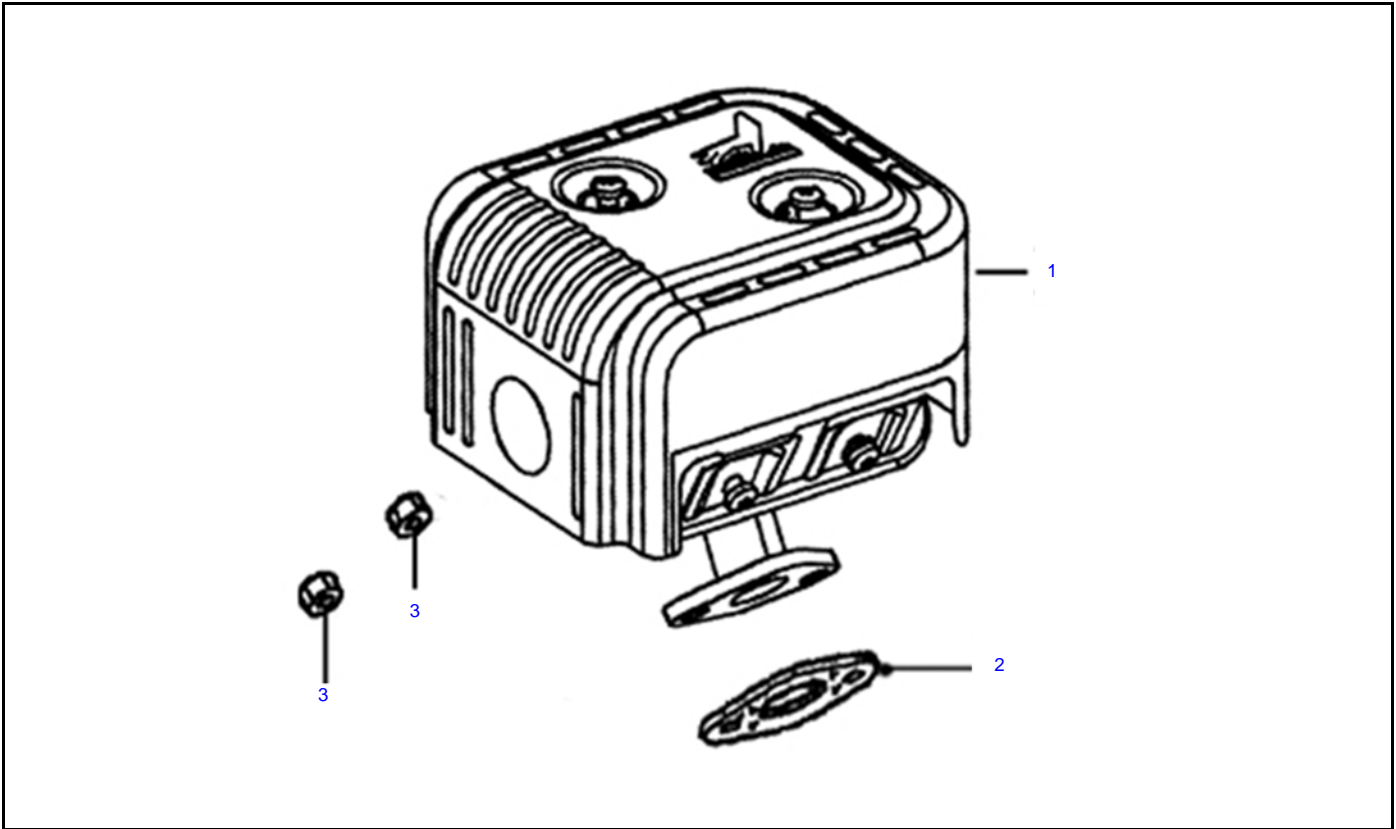

Muffler

Item	Part No.	Description	Qty.
1	0J88870126	MUFFLER ASSY	1
2	0J35220144	EXHAUST GASKET	1
3	0G84420272	NUT, FLANGE	2
NOT SHOWN	0K1851	ARRESTER, SPARK	1