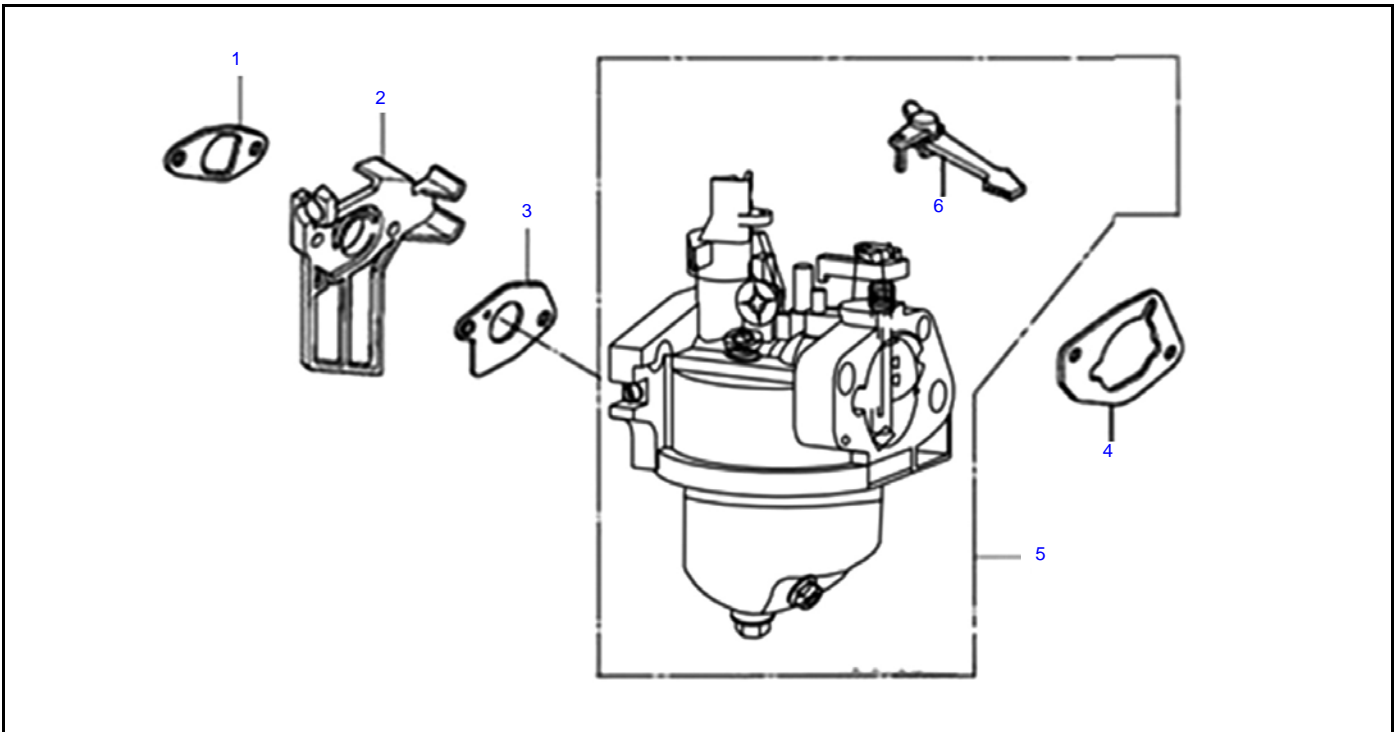

Rocker and Camshaft

Item	Part No.	Description	Qty.
1	OJ88870120	ARM, ROCKER	2
2	OJ88870119	SHAFT, VALVE ROCKER	2
3	OK10430117	LOCKER	4
4	OJ88870121	ROD, PUSH	2
5	OJ35220122	LIFTER, VALVE	2
6	OJ35230114	ROTATOR, VALVE	2
7	OJ35220118	RETAINER, VALVE SPRING	2
8	OJ35220117	SPRING VALVE	2
9	OJ35220119	SEAL, GUIDE	1
10	OJ35230140	VALVE SET	1
11	OJ47870133	CAMSHAFT ASSY	1

Shrouds

Item	Part No.	Description	Qty.
1	0G84420241	BOLT, FLANGE	2
2	0J47870113	SHROUD COMP	1
3	0J35220125	PLATE, SIDE	1
4	0J35220156	BOLT, FLANGE	1
5	0J35220160	BOLT, STUD	1
6	0J35220172	CABLE CLIP	1

Carburetor