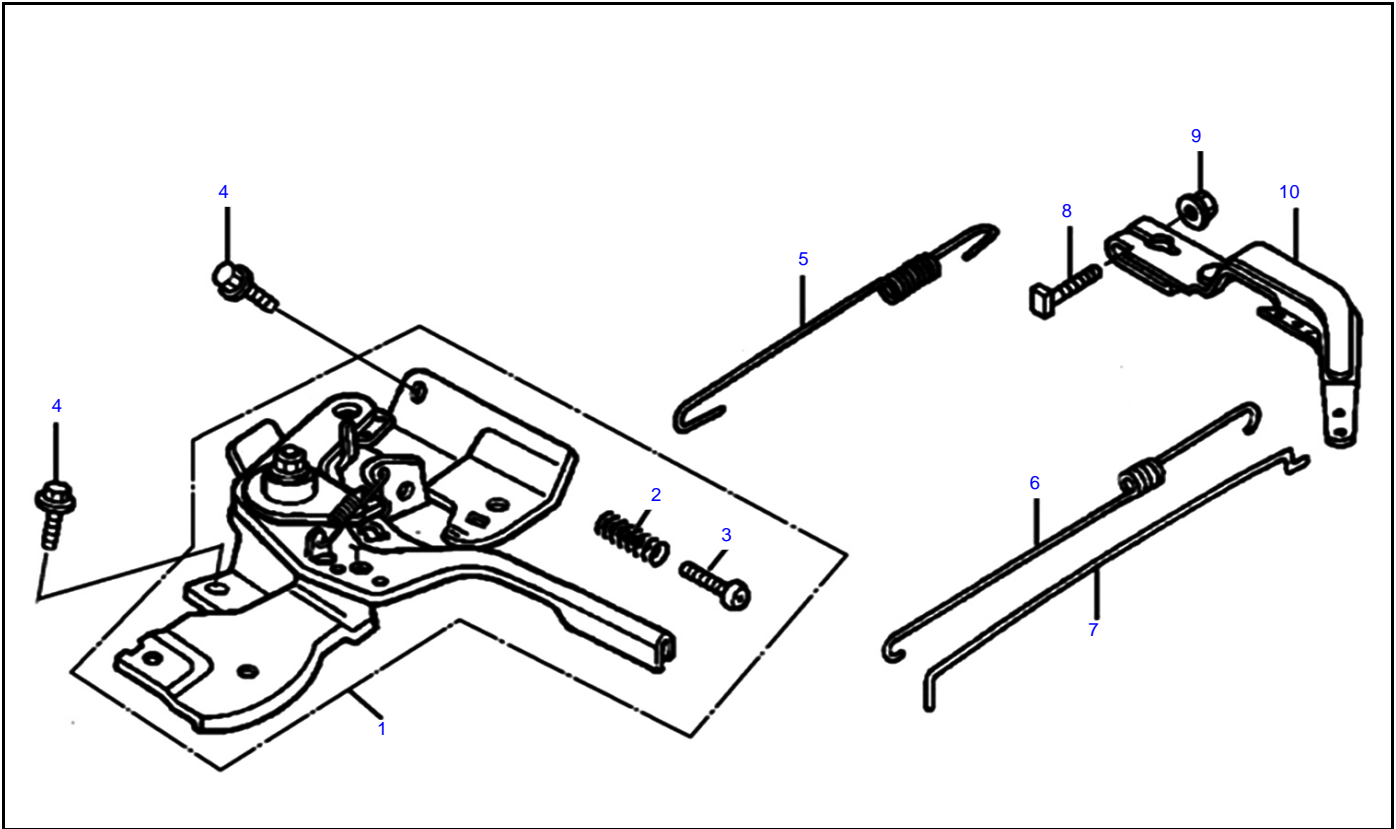

Control

Item	Part No.	Description	Qty.
1	0J35220139	CONTROL ASSY	1
2	0J47870150	SPRING	1
3	0J35250132	SCREW, 5x35	1
4	0J35220157	BOLT, FLANGE	2
5	0J35220136	SPRING, GOVERNOR	1
6	0J35220137	SPRING, THROTTLE RETURN	1
7	0H95590116	ROD, GOVERNOR	1
8	0G84420197	BOLT, QUADRATE HEAD	1
9	0G84420272	NUT, FLANGE	1
10	0J35220138	ARM, GOVERNOR	1