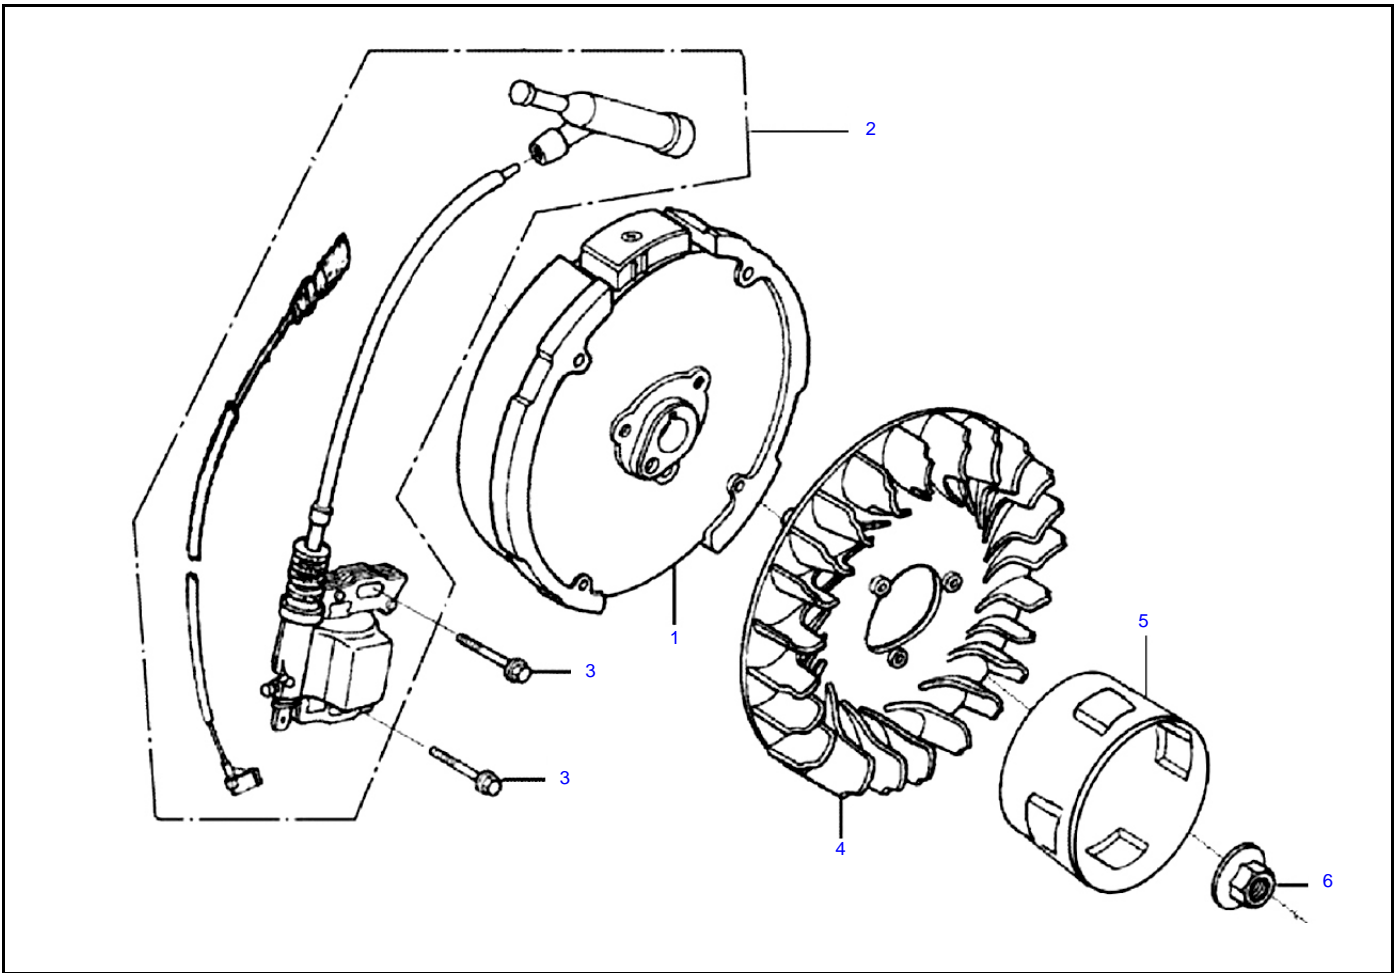

Flywheel

Item	Part No.	Description	Qty.
1	0H95610115	FLYWHEEL COMP	1
2	0J35220153	COIL ASSY, IGNITION	1
3	0G84420268	BOLT, FLANGE	2
4	0J35230117	FAN, COOLING	1
5	0K10430121	PULLEY, STARTER	1
6	0J35220162	NUT, SPECIAL	1