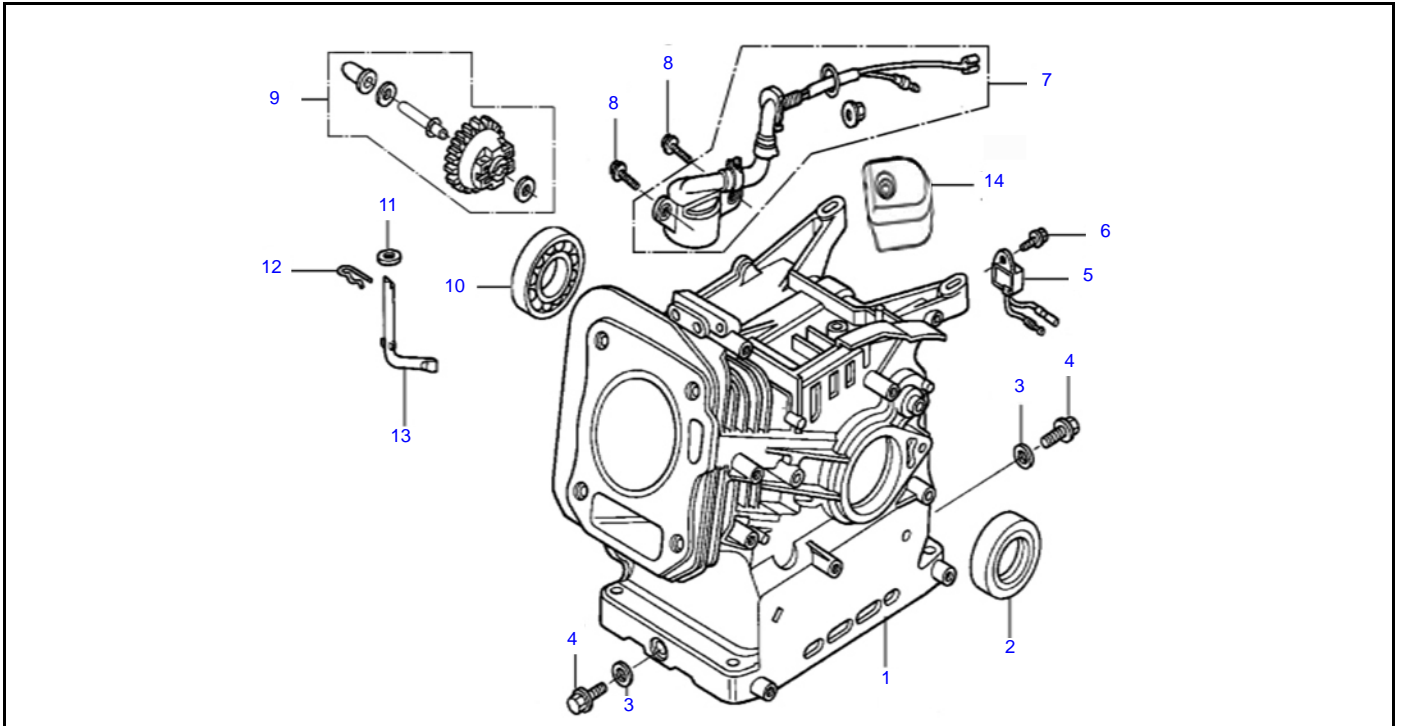

www.generac.com or 1-888-436-3722

Cylinder Head

Item	Part No.	Description	Qty.
1	OJ88870101	HEAD, CYLINDER	1
2	OJ35220159	BOLD, STUD, IN.	2
3	OJ35220165	PIN, DOWEL	2
4	OK10430110	GASKET, CYLINDER HEAD	1
5	OG84420210	BOLD, STUD, EX.	2
6	OJ00620106	PLUG SPARK	1
7	OJ35220158	BOLD, HEAD, FLANGED	4
8	OJ88870103	GASKET, VALVE COVER	1
9	OJ88870104	COVER, VALVE	1
10	OG84420217	BOLT, FLANGE	4
11	OJ88870105	TUBE, BREATHER	1
12	OJ88870104	GASKET, BREATHER CHAMBER	1
13	OJ88870106	CAP, BREATHER CHAMBER	1
14	OJ88870108	STRAINER OIL	1

Crankcase

Item	Part No.	Description	Qty.
1	0K10430111	CRANK CASE	1
2	0J35220166	OIL SEAL	1
3	0J35220164	WASHER, DRAIN PLUG	2
4	0J35220111	BOLT, DRAIN PLUG	2
5	0G84420112	ALERT UNIT, OIL	1
6	0J35220157	BOLT, FLANGE	1
7	0J35220154	SWITCH ASSY, OIL LEVEL	1
8	0G84420217	BOLT, FLANGE	2
9	0J88870110	GOVERNOR GEAR ASSY	1
10	0J35230139	BEARING, RADIAL BALL	1
11	0J47870118	WASHER, PLAIN	1
12	0G84420219	PIN, LOCK	1
13	0J47870119	SHAFT, GOVERNOR ARM	1
14	0J88870133	COVER, WIRE	1

Rocker and Camshaft

Item	Part No.	Description	Qty.
1	OJ88870120	ARM, ROCKER	2
2	OJ88870119	SHAFT, VALVE ROCKER	2
3	OK10430117	LOCKER	4
4	OJ88870121	ROD, PUSH	2
5	OJ35220122	LIFTER, VALVE	2
6	OJ35230114	ROTATOR, VALVE	2
7	OJ35220118	RETAINER, VALVE SPRING	2
8	OJ35220117	SPRING VALVE	2
9	OJ35220119	SEAL, GUIDE	1
10	OJ35230140	VALVE SET	1
11	OJ47870133	CAMSHAFT ASSY	1