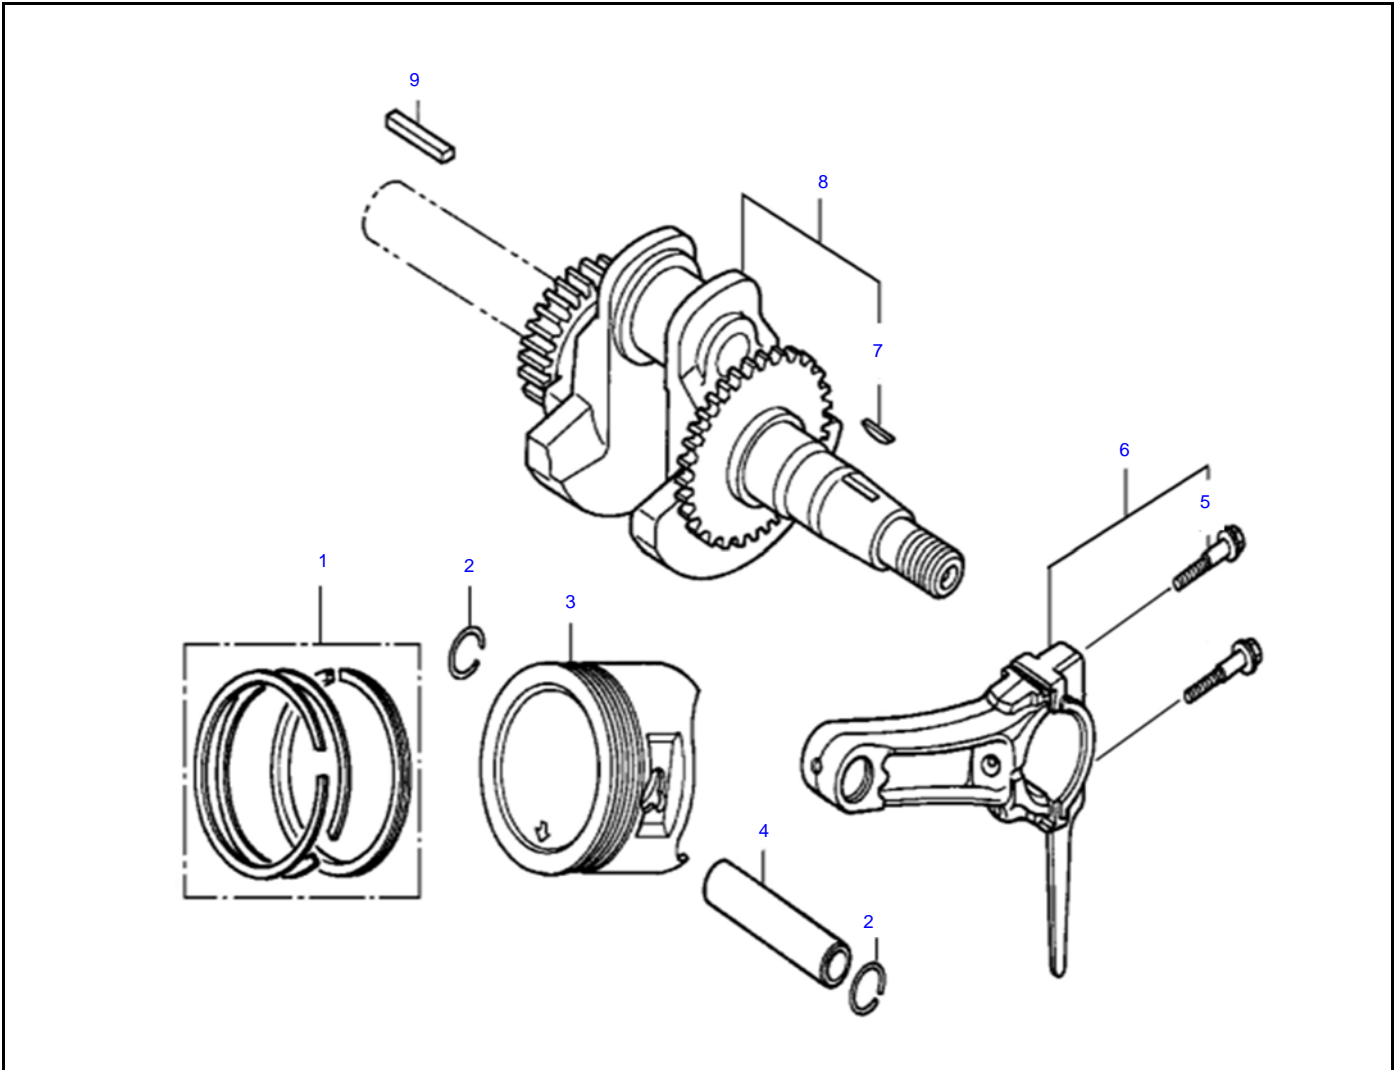

Crankshaft and Piston

Item	Part No.	Description	Qty.
1	0K10430113	RING SET	1
2	0J47870127	CIRCLIP, PISTON PIN	2
3	0K10430114	PISTON	1
4	0J47870129	PIN, PISTON	1
5	0J47870130	BOLT, CONNECTING ROD	2
6	0J47870131	ROD ASSY, CONNECTING	1
7	0G84420119	KEY, WOODRUFF	1
8	0K10430115	CRANKSHAFT COMP	1
9	0J88870117	KEY, WOODRUFF	1