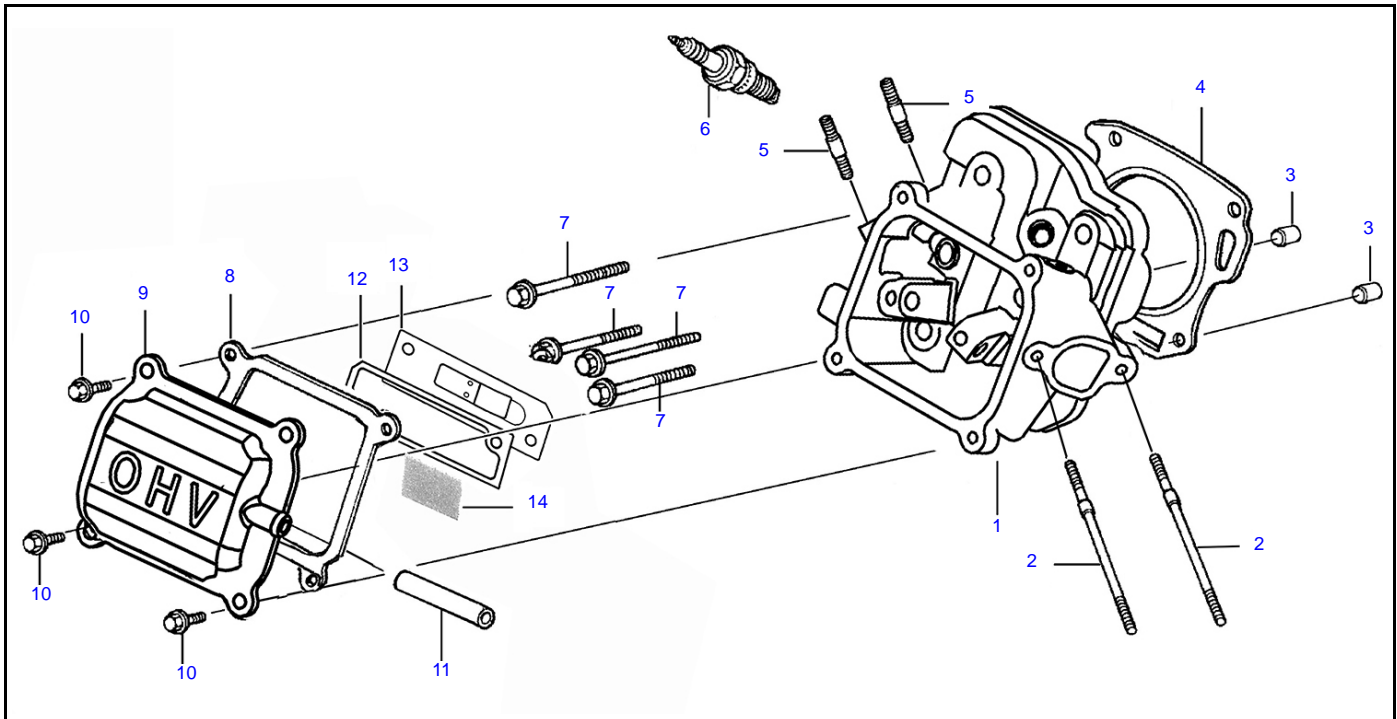

www.generac.com or 1-888-436-3722

Cylinder Head

Item	Part No.	Description	Qty.
1	OJ88870101	HEAD, CYLINDER	1
2	OJ35220159	BOLD, STUD, IN.	2
3	OJ35220165	PIN, DOWEL	2
4	OK10430110	GASKET, CYLINDER HEAD	1
5	OG84420210	BOLD, STUD, EX.	2
6	OJ00620106	PLUG SPARK	1
7	OJ35220158	BOLD, HEAD, FLANGED	4
8	OJ88870103	GASKET, VALVE COVER	1
9	OJ88870104	COVER, VALVE	1
10	OG84420217	BOLT, FLANGE	4
11	OJ88870105	TUBE, BREATHER	1
12	OJ88870104	GASKET, BREATHER CHAMBER	1
13	OJ88870106	CAP, BREATHER CHAMBER	1
14	OJ88870108	STRAINER OIL	1

Rocker and Camshaft

Item	Part No.	Description	Qty.
1	OJ88870120	ARM, ROCKER	2
2	OJ88870119	SHAFT, VALVE ROCKER	2
3	OK10430117	LOCKER	4
4	OJ88870121	ROD, PUSH	2
5	OJ35220122	LIFTER, VALVE	2
6	OJ35230114	ROTATOR, VALVE	2
7	OJ35220118	RETAINER, VALVE SPRING	2
8	OJ35220117	SPRING VALVE	2
9	OJ35220119	SEAL, GUIDE	1
10	OJ35230140	VALVE SET	1
11	OJ47870133	CAMSHAFT ASSY	1