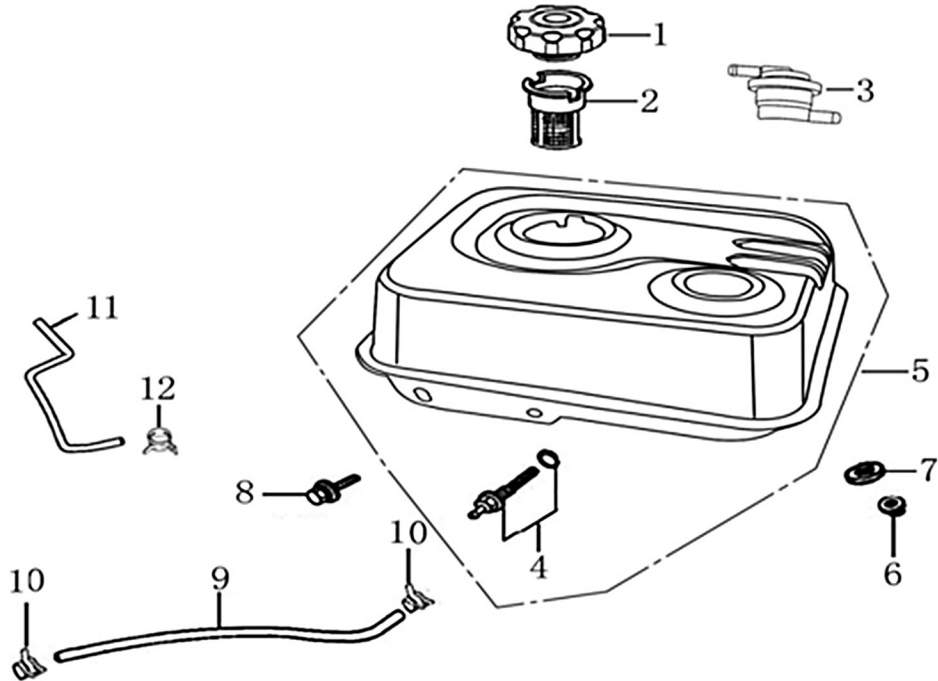

Fuel Tank

ITEM	PART NO.	QTY.	DESCRIPTION
1	0J88870127	1	CAP COMP., FUEL FILLER
2	0J35220133	1	FILTER, FUEL
3	0J88870128	1	VALVE, ROLL OVER
4	0J35220132	1	JOINT ASSY., FUEL TANK
5	0K10430122	1	TANK COMP., FUEL
6	0G84420272	2	NUT, FLANGE
7	0J35220171	2	WASHER, RUBBER
8	0G84420268	1	BOLT, FLANGE
9	0G9757D	1	TUBE, FUEL
10	0J88870130	2	CLAMP, HOSE
11	0J88870131	1	HOSE, ROLL OVER VLV, FORMED
12	0J88870132	1	CLAMP, HOSE