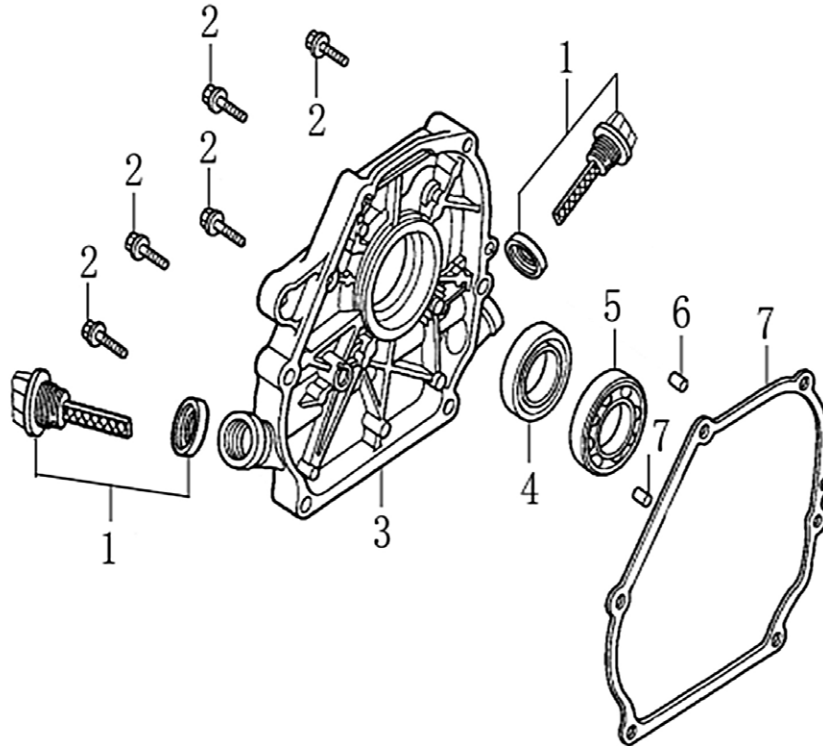

Cylinder Head

ITEM	PART NO.	QTY.	DESCRIPTION
1	0J88870101	1	HEAD, CYLINDER
2	0J35220159	2	BOLT, STUD , IN.
3	0J35220165	2	PIN, DOWEL
4	0J88870102	1	GASKET, CYLINDER HEAD
5	0G84420210	2	BOLT, STUD, EX.
6	0J00620106	1	PLUG, SPARK
7	0J35220158	4	BOLT, HEAD, FLANGED
8	0J88870103	1	GASKET, VALVE COVER
9	0J88870104	1	COVER, VALVE
10	0G84420217	4	BOLT, FLANGE
11	0J88870105	1	TUBE,BREATHER
12	0J88870107	1	GASKET BREATHER CHAMBER
13	0J88870106	1	CAP, BREATHER CHAMBER
14	0J88870108	1	OIL STRAINER

196cc ENGINE

Crankcase

ITEM	PART NO.	QTY.	DESCRIPTION
1	OK40510110	1	CRANK CASE
2	OJ35220166	1	OIL SEAL
3	OJ35220164	2	WASHER, DRAIN PLUG
4	OJ35220111	2	BOLT, DRAIN PLUG
5	OJ88870110	1	GOVERNOR GEAR ASSY.
6	OJ47870117	1	BEARING, RADIAL BALL
7	OJ47870118	1	WASHER, PLAIN
8	OG84420219	1	PIN, LOCK
9	OJ47870119	1	SHAFT, GOVERNOR ARM

Crankcase Cover

ITEM	PART NO.	QTY.	DESCRIPTION
1	0J35230110	2	GAUGE ASSY., OIL LEVEL
2	0J35230136	6	BOLT, FLANGE
3	0J88870111	1	CASE COVER
4	0J35220166	1	SEAL, OIL
5	0J47870117	1	BEARING, RADIAL BALL
6	0J35230138	2	PIN, DOWEL
7	0J88870112	1	GASKET, CASE COVER

Rocker and Camshaft

ITEM	PART NO.	QTY.	DESCRIPTION
1	OJ88870120	2	ARM, ROCKER
2	OJ88870119	2	SHAFT, ROCKER VALVE
3	OK10430117	4	LOCKER
4	OJ88870121	2	ROD, PUSH
5	OJ35220122	2	LIFTER, VALVE
6	OJ35230114	2	ROTATOR, VALVE
7	OJ35220118	2	RETAINER, VALVE SPRING
8	OJ35220117	2	SPRING, VALVE
9	OJ35220119	1	SEAL, GUIDE
10	OJ35230140	1	VALVE COMP.
11	OJ47870133	1	CAMSHAFT ASSY.