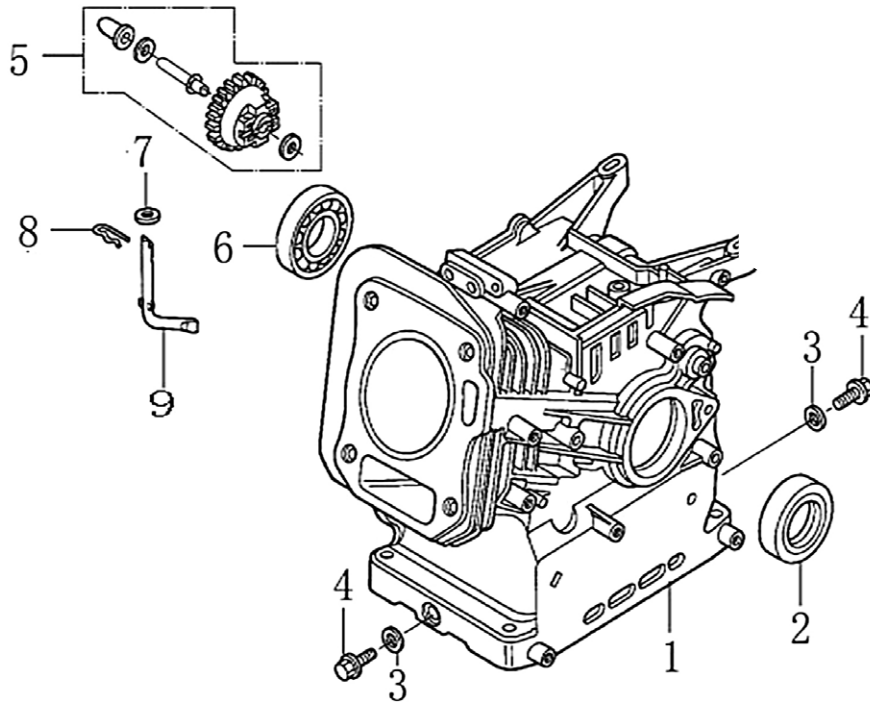

Cylinder Head

ITEM	PART NO.	QTY.	DESCRIPTION
1	0J88870101	1	HEAD, CYLINDER
2	0J35220159	2	BOLT, STUD , IN.
3	0J35220165	2	PIN, DOWEL
4	0J88870102	1	GASKET, CYLINDER HEAD
5	0G84420210	2	BOLT, STUD, EX.
6	0J00620106	1	PLUG, SPARK
7	0J35220158	4	BOLT, HEAD, FLANGED
8	0J88870103	1	GASKET, VALVE COVER
9	0J88870104	1	COVER, VALVE
10	0G84420217	4	BOLT, FLANGE
11	0J88870105	1	TUBE,BREATHER
12	0J88870107	1	GASKET BREATHER CHAMBER
13	0J88870106	1	CAP, BREATHER CHAMBER
14	0J88870108	1	OIL STRAINER

196cc ENGINE

Crankcase

ITEM	PART NO.	QTY.	DESCRIPTION
1	OK40510110	1	CRANK CASE
2	OJ35220166	1	OIL SEAL
3	OJ35220164	2	WASHER, DRAIN PLUG
4	OJ35220111	2	BOLT, DRAIN PLUG
5	OJ88870110	1	GOVERNOR GEAR ASSY.
6	OJ47870117	1	BEARING, RADIAL BALL
7	OJ47870118	1	WASHER, PLAIN
8	OG84420219	1	PIN, LOCK
9	OJ47870119	1	SHAFT, GOVERNOR ARM

Crankcase Cover

ITEM	PART NO.	QTY.	DESCRIPTION
1	0J35230110	2	GAUGE ASSY., OIL LEVEL
2	0J35230136	6	BOLT, FLANGE
3	0J88870111	1	CASE COVER
4	0J35220166	1	SEAL, OIL
5	0J47870117	1	BEARING, RADIAL BALL
6	0J35230138	2	PIN, DOWEL
7	0J88870112	1	GASKET, CASE COVER

Rocker and Camshaft

ITEM	PART NO.	QTY.	DESCRIPTION
1	OJ88870120	2	ARM, ROCKER
2	OJ88870119	2	SHAFT, ROCKER VALVE
3	OK10430117	4	LOCKER
4	OJ88870121	2	ROD, PUSH
5	OJ35220122	2	LIFTER, VALVE
6	OJ35230114	2	ROTATOR, VALVE
7	OJ35220118	2	RETAINER, VALVE SPRING
8	OJ35220117	2	SPRING, VALVE
9	OJ35220119	1	SEAL, GUIDE
10	OJ35230140	1	VALVE COMP.
11	OJ47870133	1	CAMSHAFT ASSY.