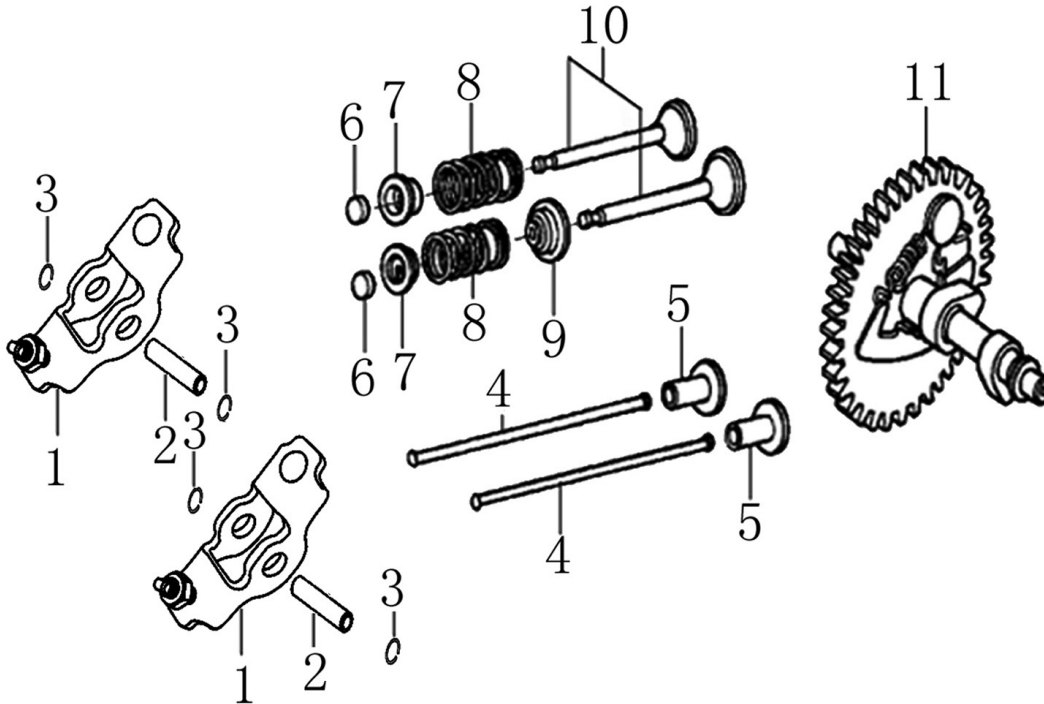

Cylinder Head

ITEM	PART NO.	QTY.	DESCRIPTION
1	0J88870101	1	HEAD, CYLINDER
2	0J35220159	2	BOLT, STUD , IN.
3	0J35220165	2	PIN, DOWEL
4	0J88870102	1	GASKET, CYLINDER HEAD
5	0G84420210	2	BOLT, STUD, EX.
6	0J00620106	1	PLUG, SPARK
7	0J35220158	4	BOLT, HEAD, FLANGED
8	0J88870103	1	GASKET, VALVE COVER
9	0J88870104	1	COVER, VALVE
10	0G84420217	4	BOLT, FLANGE
11	0J88870105	1	TUBE,BREATHER
12	0J88870107	1	GASKET BREATHER CHAMBER
13	0J88870106	1	CAP, BREATHER CHAMBER
14	0J88870108	1	OIL STRAINER

Crankcase Cover

ITEM	PART NO.	QTY.	DESCRIPTION
1	0J35230110	2	GAUGE ASSY., OIL LEVEL
2	0J35230136	6	BOLT, FLANGE
3	0J88870111	1	CASE COVER
4	0J35220166	1	SEAL, OIL
5	0J47870117	1	BEARING, RADIAL BALL
6	0J35230138	2	PIN, DOWEL
7	0J88870112	1	GASKET, CASE COVER

196cc ENGINE

Crankshaft and Piston

ITEM	PART NO.	QTY.	DESCRIPTION
1	0J88870113	1	RING SET
2	0J47870127	2	CLIP, PISTON PIN
3	0J88870114	1	PISTON
4	0J47870129	1	PIN, PISTON
5	0J47870130	2	BOLT, CONNECTING ROD
6	0J88870115	1	ROD ASSY., CONNECTING
7	0G84420119	1	KEY
8	0J88870116	1	CRANKSHAFT COMP
9	0J88870117	1	KEY

Rocker and Camshaft

ITEM	PART NO.	QTY.	DESCRIPTION
1	OJ88870120	2	ARM, ROCKER
2	OJ88870119	2	SHAFT, ROCKER VALVE
3	OK10430117	4	LOCKER
4	OJ88870121	2	ROD, PUSH
5	OJ35220122	2	LIFTER, VALVE
6	OJ35230114	2	ROTATOR, VALVE
7	OJ35220118	2	RETAINER, VALVE SPRING
8	OJ35220117	2	SPRING, VALVE
9	OJ35220119	1	SEAL, GUIDE
10	OJ35230140	1	VALVE COMP.
11	OJ47870133	1	CAMSHAFT ASSY.