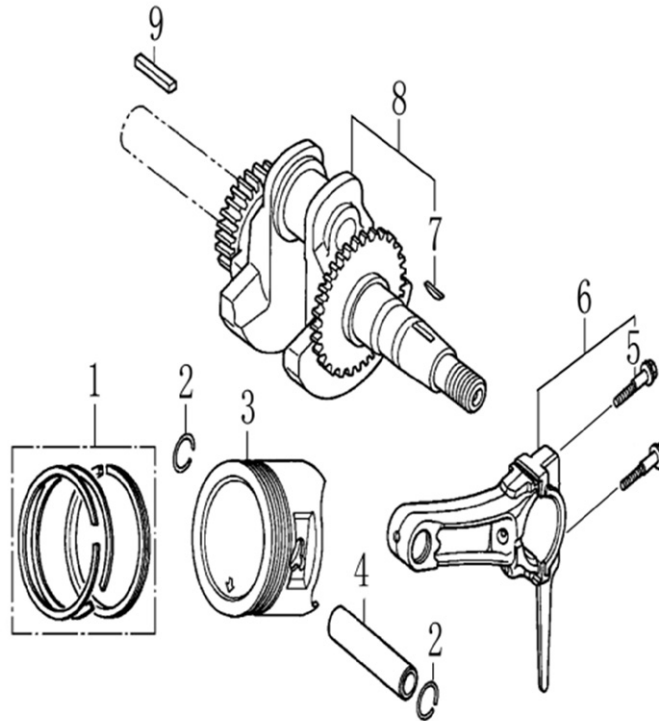

Cylinder Head

ITEM	PART NO.	QTY.	DESCRIPTION
1	0J88870101	1	HEAD, CYLINDER
2	0J35220159	2	BOLT, STUD , IN.
3	0J35220165	2	PIN, DOWEL
4	0J88870102	1	GASKET, CYLINDER HEAD
5	0G84420210	2	BOLT, STUD, EX.
6	0J00620106	1	PLUG, SPARK
7	0J35220158	4	BOLT, HEAD, FLANGED
8	0J88870103	1	GASKET, VALVE COVER
9	0J88870104	1	COVER, VALVE
10	0G84420217	4	BOLT, FLANGE
11	0J88870105	1	TUBE,BREATHER
12	0J88870107	1	GASKET BREATHER CHAMBER
13	0J88870106	1	CAP, BREATHER CHAMBER
14	0J88870108	1	OIL STRAINER

Crankcase Cover

ITEM	PART NO.	QTY.	DESCRIPTION
1	0J35230110	2	GAUGE ASSY., OIL LEVEL
2	0J35230136	6	BOLT, FLANGE
3	0J88870111	1	CASE COVER
4	0J35220166	1	SEAL, OIL
5	0J47870117	1	BEARING, RADIAL BALL
6	0J35230138	2	PIN, DOWEL
7	0J88870112	1	GASKET, CASE COVER

196cc ENGINE

Crankshaft and Piston

ITEM	PART NO.	QTY.	DESCRIPTION
1	0J88870113	1	RING SET
2	0J47870127	2	CLIP, PISTON PIN
3	0J88870114	1	PISTON
4	0J47870129	1	PIN, PISTON
5	0J47870130	2	BOLT, CONNECTING ROD
6	0J88870115	1	ROD ASSY., CONNECTING
7	0G84420119	1	KEY
8	0J88870116	1	CRANKSHAFT COMP
9	0J88870117	1	KEY

Rocker and Camshaft

ITEM	PART NO.	QTY.	DESCRIPTION
1	OJ88870120	2	ARM, ROCKER
2	OJ88870119	2	SHAFT, ROCKER VALVE
3	OK10430117	4	LOCKER
4	OJ88870121	2	ROD, PUSH
5	OJ35220122	2	LIFTER, VALVE
6	OJ35230114	2	ROTATOR, VALVE
7	OJ35220118	2	RETAINER, VALVE SPRING
8	OJ35220117	2	SPRING, VALVE
9	OJ35220119	1	SEAL, GUIDE
10	OJ35230140	1	VALVE COMP.
11	OJ47870133	1	CAMSHAFT ASSY.