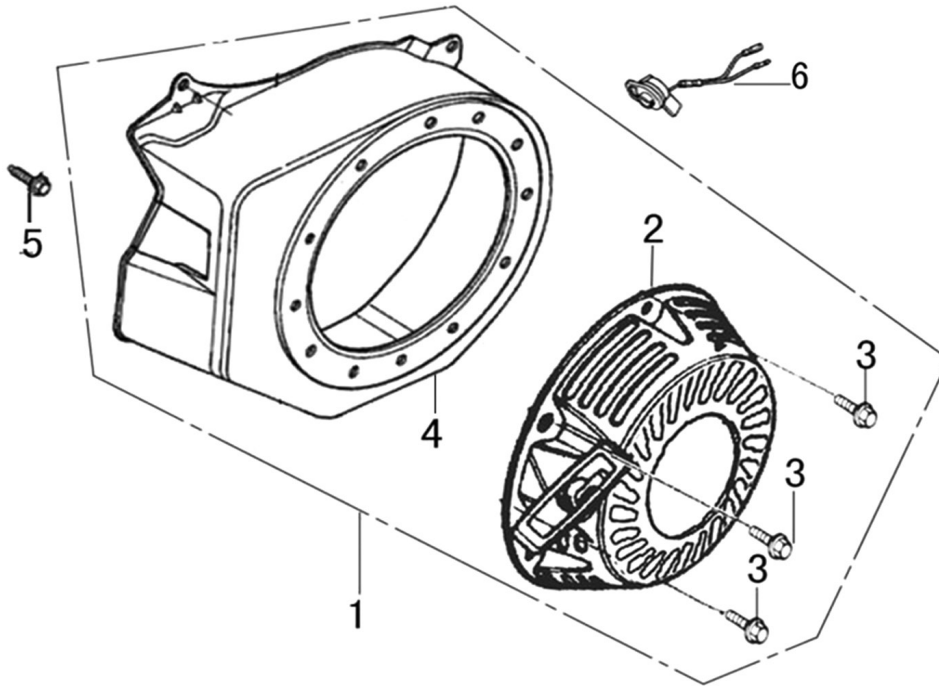

196cc ENGINE

Starter

ITEM	PART NO.	QTY.	DESCRIPTION
1	0K40510111	1	RECOIL STARTER COMP.
2	0K40510117	1	STARTER ASSY.
3	0G84420241	3	BOLT, FLANGE
4	0H95590123	1	COVER COMP., FAN
5	0J35220157	4	BOLT, FLANGE
6	0K40510112	1	SWITCH ASSY., ENGINE STOP