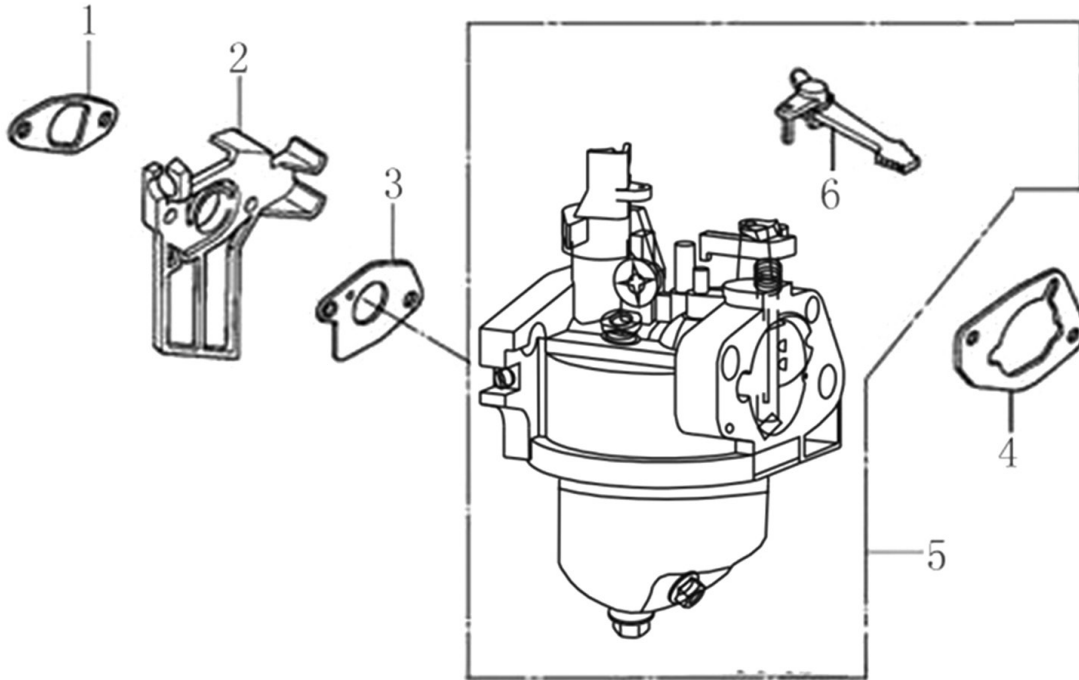

Cylinder Head

ITEM	PART NO.	QTY.	DESCRIPTION
1	0J88870101	1	HEAD, CYLINDER
2	0J35220159	2	BOLT, STUD , IN.
3	0J35220165	2	PIN, DOWEL
4	0J88870102	1	GASKET, CYLINDER HEAD
5	0G84420210	2	BOLT, STUD, EX.
6	0J00620106	1	PLUG, SPARK
7	0J35220158	4	BOLT, HEAD, FLANGED
8	0J88870103	1	GASKET, VALVE COVER
9	0J88870104	1	COVER, VALVE
10	0G84420217	4	BOLT, FLANGE
11	0J88870105	1	TUBE,BREATHER
12	0J88870107	1	GASKET BREATHER CHAMBER
13	0J88870106	1	CAP, BREATHER CHAMBER
14	0J88870108	1	OIL STRAINER

Rocker and Camshaft

ITEM	PART NO.	QTY.	DESCRIPTION
1	OJ88870120	2	ARM, ROCKER
2	OJ88870119	2	SHAFT, ROCKER VALVE
3	OK10430117	4	LOCKER
4	OJ88870121	2	ROD, PUSH
5	OJ35220122	2	LIFTER, VALVE
6	OJ35230114	2	ROTATOR, VALVE
7	OJ35220118	2	RETAINER, VALVE SPRING
8	OJ35220117	2	SPRING, VALVE
9	OJ35220119	1	SEAL, GUIDE
10	OJ35230140	1	VALVE COMP.
11	OJ47870133	1	CAMSHAFT ASSY.

Shrouds

ITEM	PART NO.	QTY.	DESCRIPTION
1	0G84420241	2	BOLT, FLANGE
2	0J47870113	1	SHROUD COMP
3	0K40510113	1	PLATE, SIDE
4	0J35220156	1	BOLT, FLANGE
5	0J35220172	1	LOCATION CABLE CLIP

196cc ENGINE

Carburetor