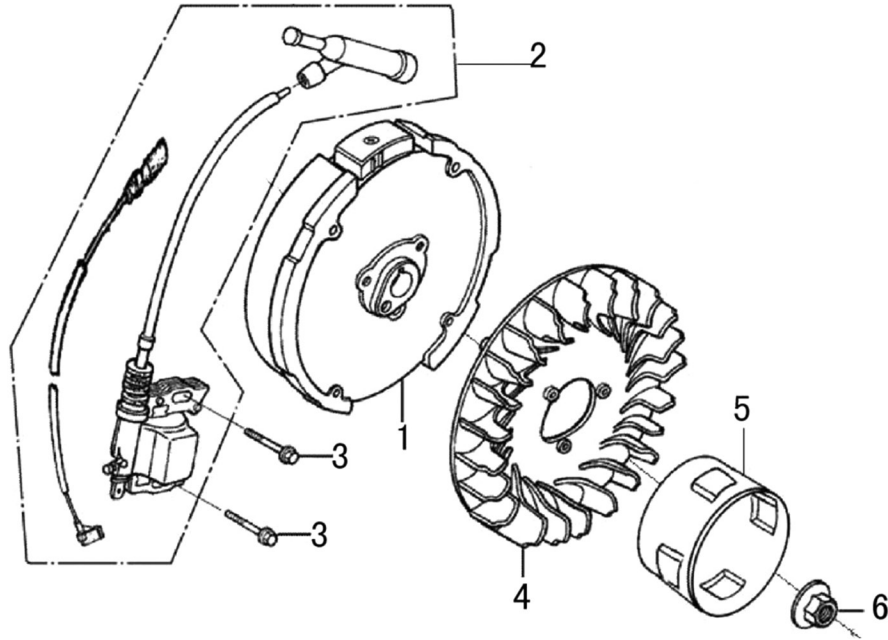

Flywheel

ITEM	PART NO.	QTY.	DESCRIPTION
1	0J35220152	1	FLYWHEEL COMP
2	0J35220153	1	COIL ASSY., IGNITION
3	0G84420268	2	BOLT, FLANGE
4	0J35220123	1	FAN, COOLING
5	0J35220151	1	PULLEY, STARTER
6	0J35220162	1	NUT, SPECIAL