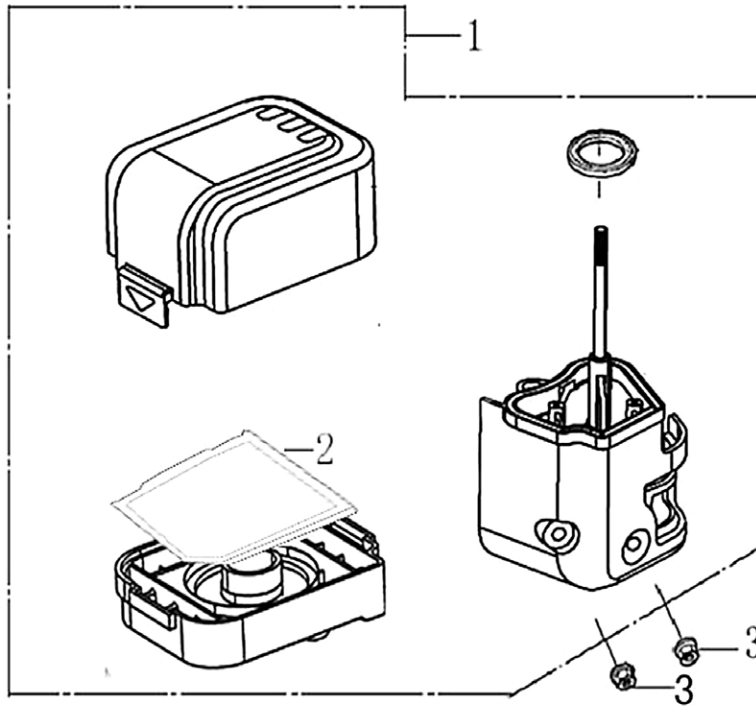

Air Cleaner

ITEM	PART NO.	QTY.	DESCRIPTION
1	OK40510115	1	AIR CLEANER ASSY.
2	OK40510116	1	ELEMENT, AIR FILTER
3	OG84420272	2	NUT, FLANGE