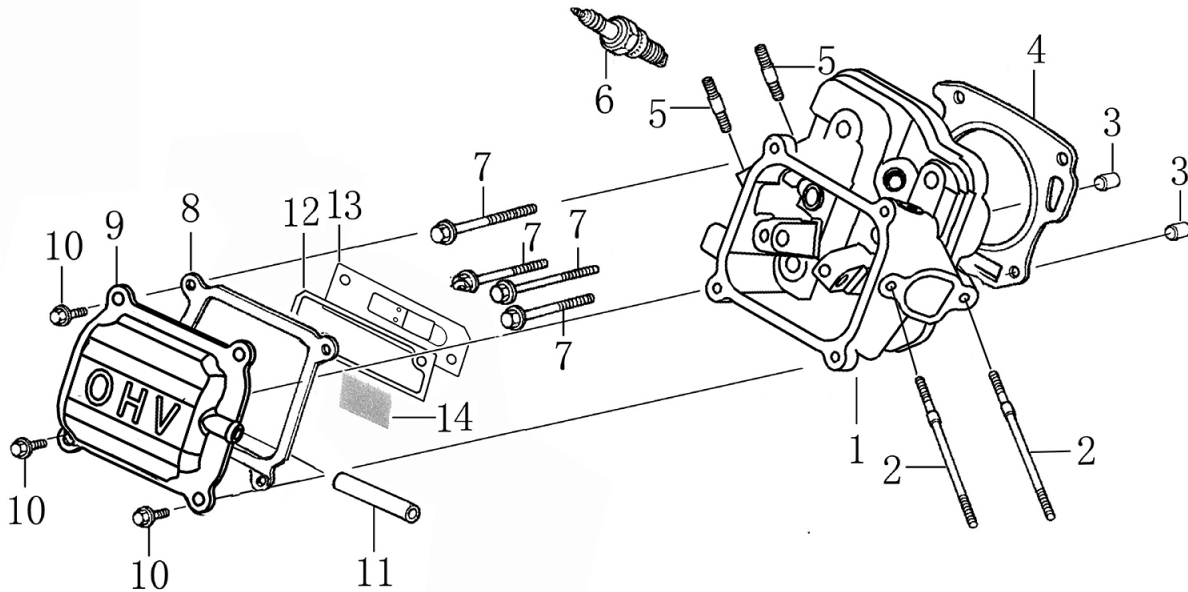

Cylinder Head

ITEM	PART NO.	QTY.	DESCRIPTION
1	0J88870101	1	HEAD, CYLINDER
2	0J35220159	2	BOLT, STUD , IN.
3	0J35220165	2	PIN, DOWEL
4	0J88870102	1	GASKET, CYLINDER HEAD
5	0G84420210	2	BOLT, STUD, EX.
6	0J00620106	1	PLUG, SPARK
7	0J35220158	4	BOLT, HEAD, FLANGED
8	0J88870103	1	GASKET, VALVE COVER
9	0J88870104	1	COVER, VALVE
10	0G84420217	4	BOLT, FLANGE
11	0J88870105	1	TUBE,BREATHER
12	0J88870107	1	GASKET BREATHER CHAMBER
13	0J88870106	1	CAP, BREATHER CHAMBER
14	0J88870108	1	OIL STRAINER

196cc ENGINE

Crankcase

ITEM	PART NO.	QTY.	DESCRIPTION
1	OK40510110	1	CRANK CASE
2	OJ35220166	1	OIL SEAL
3	OJ35220164	2	WASHER, DRAIN PLUG
4	OJ35220111	2	BOLT, DRAIN PLUG
5	OJ88870110	1	GOVERNOR GEAR ASSY.
6	OJ47870117	1	BEARING, RADIAL BALL
7	OJ47870118	1	WASHER, PLAIN
8	OG84420219	1	PIN, LOCK
9	OJ47870119	1	SHAFT, GOVERNOR ARM

Crankcase Cover

ITEM	PART NO.	QTY.	DESCRIPTION
1	0J35230110	2	GAUGE ASSY., OIL LEVEL
2	0J35230136	6	BOLT, FLANGE
3	0J88870111	1	CASE COVER
4	0J35220166	1	SEAL, OIL
5	0J47870117	1	BEARING, RADIAL BALL
6	0J35230138	2	PIN, DOWEL
7	0J88870112	1	GASKET, CASE COVER

Rocker and Camshaft

ITEM	PART NO.	QTY.	DESCRIPTION
1	OJ88870120	2	ARM, ROCKER
2	OJ88870119	2	SHAFT, ROCKER VALVE
3	OK10430117	4	LOCKER
4	OJ88870121	2	ROD, PUSH
5	OJ35220122	2	LIFTER, VALVE
6	OJ35230114	2	ROTATOR, VALVE
7	OJ35220118	2	RETAINER, VALVE SPRING
8	OJ35220117	2	SPRING, VALVE
9	OJ35220119	1	SEAL, GUIDE
10	OJ35230140	1	VALVE COMP.
11	OJ47870133	1	CAMSHAFT ASSY.