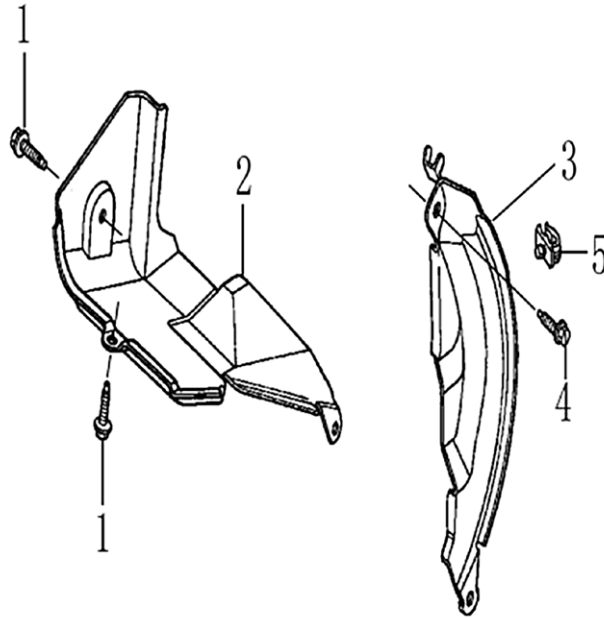

Rocker and Camshaft

ITEM	PART NO.	QTY.	DESCRIPTION
1	OJ88870120	2	ARM, ROCKER
2	OJ88870119	2	SHAFT, ROCKER VALVE
3	OK10430117	4	LOCKER
4	OJ88870121	2	ROD, PUSH
5	OJ35220122	2	LIFTER, VALVE
6	OJ35230114	2	ROTATOR, VALVE
7	OJ35220118	2	RETAINER, VALVE SPRING
8	OJ35220117	2	SPRING, VALVE
9	OJ35220119	1	SEAL, GUIDE
10	OJ35230140	1	VALVE COMP.
11	OJ47870133	1	CAMSHAFT ASSY.

196cc ENGINE

Starter

ITEM	PART NO.	QTY.	DESCRIPTION
1	0K40510111	1	RECOIL STARTER COMP.
2	0K40510117	1	STARTER ASSY.
3	0G84420241	3	BOLT, FLANGE
4	0H95590123	1	COVER COMP., FAN
5	0J35220157	4	BOLT, FLANGE
6	0K40510112	1	SWITCH ASSY., ENGINE STOP

Shrouds

ITEM	PART NO.	QTY.	DESCRIPTION
1	0G84420241	2	BOLT, FLANGE
2	0J47870113	1	SHROUD COMP
3	0K40510113	1	PLATE, SIDE
4	0J35220156	1	BOLT, FLANGE
5	0J35220172	1	LOCATION CABLE CLIP

196cc ENGINE

Carburetor