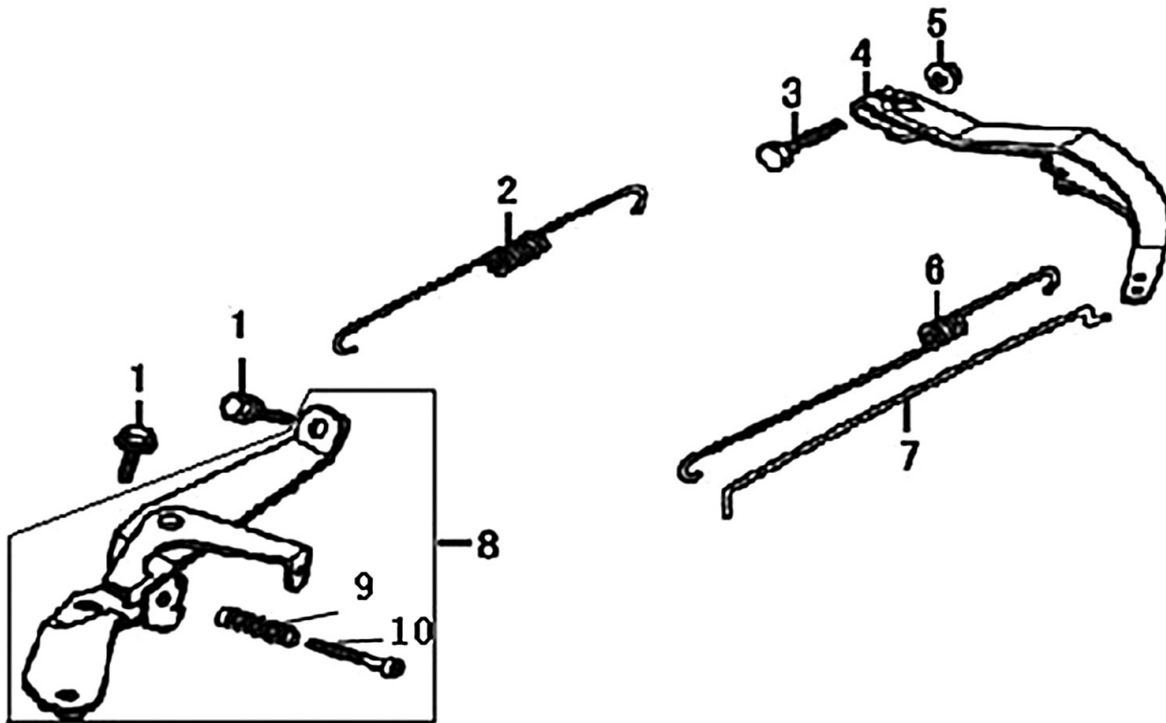

Flywheel

ITEM	PART NO.	QTY.	DESCRIPTION
1	0J35220152	1	FLYWHEEL COMP
2	0J35220153	1	COIL ASSY., IGNITION
3	0G84420268	2	BOLT, FLANGE
4	0J35220123	1	FAN, COOLING
5	0J35220151	1	PULLEY, STARTER
6	0J35220162	1	NUT, SPECIAL

196cc ENGINE

Control

ITEM	PART NO.	QTY.	DESCRIPTION
1	0J35220157	2	BOLT, FLANGE
2	0H95590117	1	SPRING, GOVERNOR
3	0G84420197	1	BOLT, QUADRATE HEAD
4	0K40510118	1	ARM, GOVERNOR
5	0G84420272	1	NUT, FLANGE
6	0J35220137	1	SPRING, THROTTLE RETURN
7	0H95590116	1	ROD, GOVERNOR
8	0J47870149	1	CONTROL ASSY.
9	0J47870150	1	SPRING
10	0J35250132	1	SCREW, 5x35