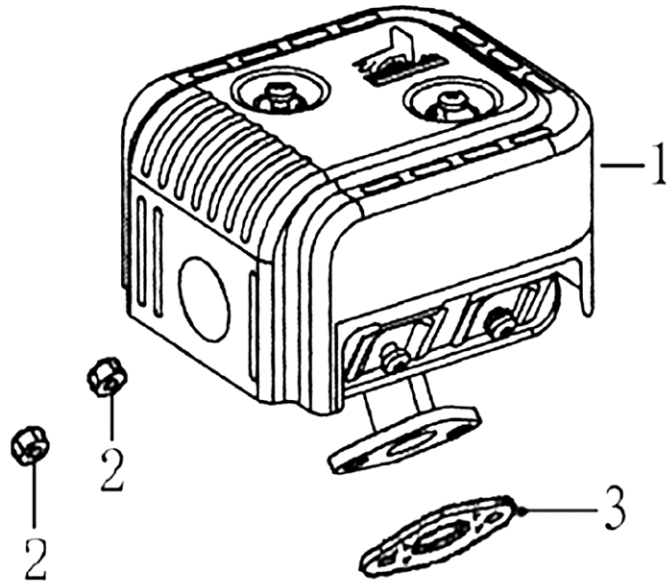

Muffler

ITEM	PART NO.	QTY.	DESCRIPTION
1	0J88870126	1	MUFFLER ASSY.
2	0J35220161	2	NUT, HEX.
3	0J35220144	1	GASKET, MUFFLER